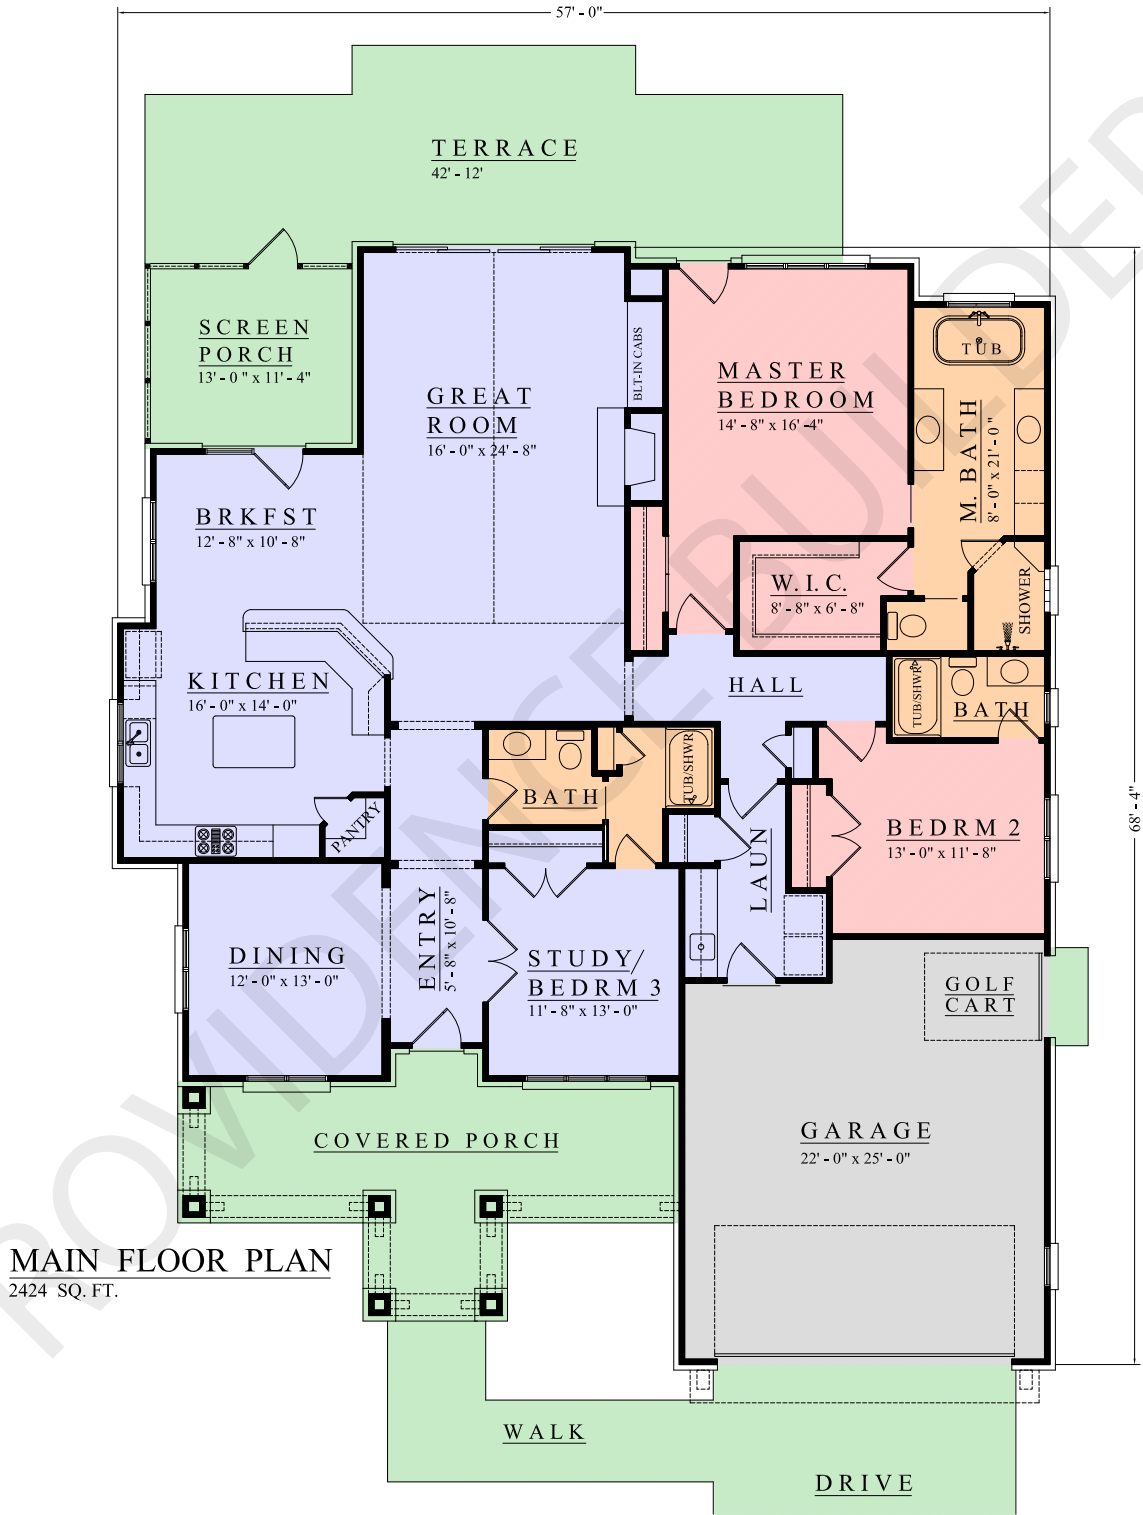

THE BIRKDALE

2424 SQUARE FEET | 3 BEDS | 2.5 BATHS
2-CAR GARAGE

PROVIDENCE
BUILDERS
Of Tennessee, LLC

Call us at 865.816.6688 for more information

www.providence-tennessee.com 600 E Broadway, Lenoir City, TN 37711

THE BIRKDALE

2424 SQUARE FEET | 3 BEDS | 2.5 BATHS
2-CAR GARAGE

All floorplans and exterior elevations can be modified to fit any customer requests or architectural style requirements.

Call us at 865.816.6688 for more information