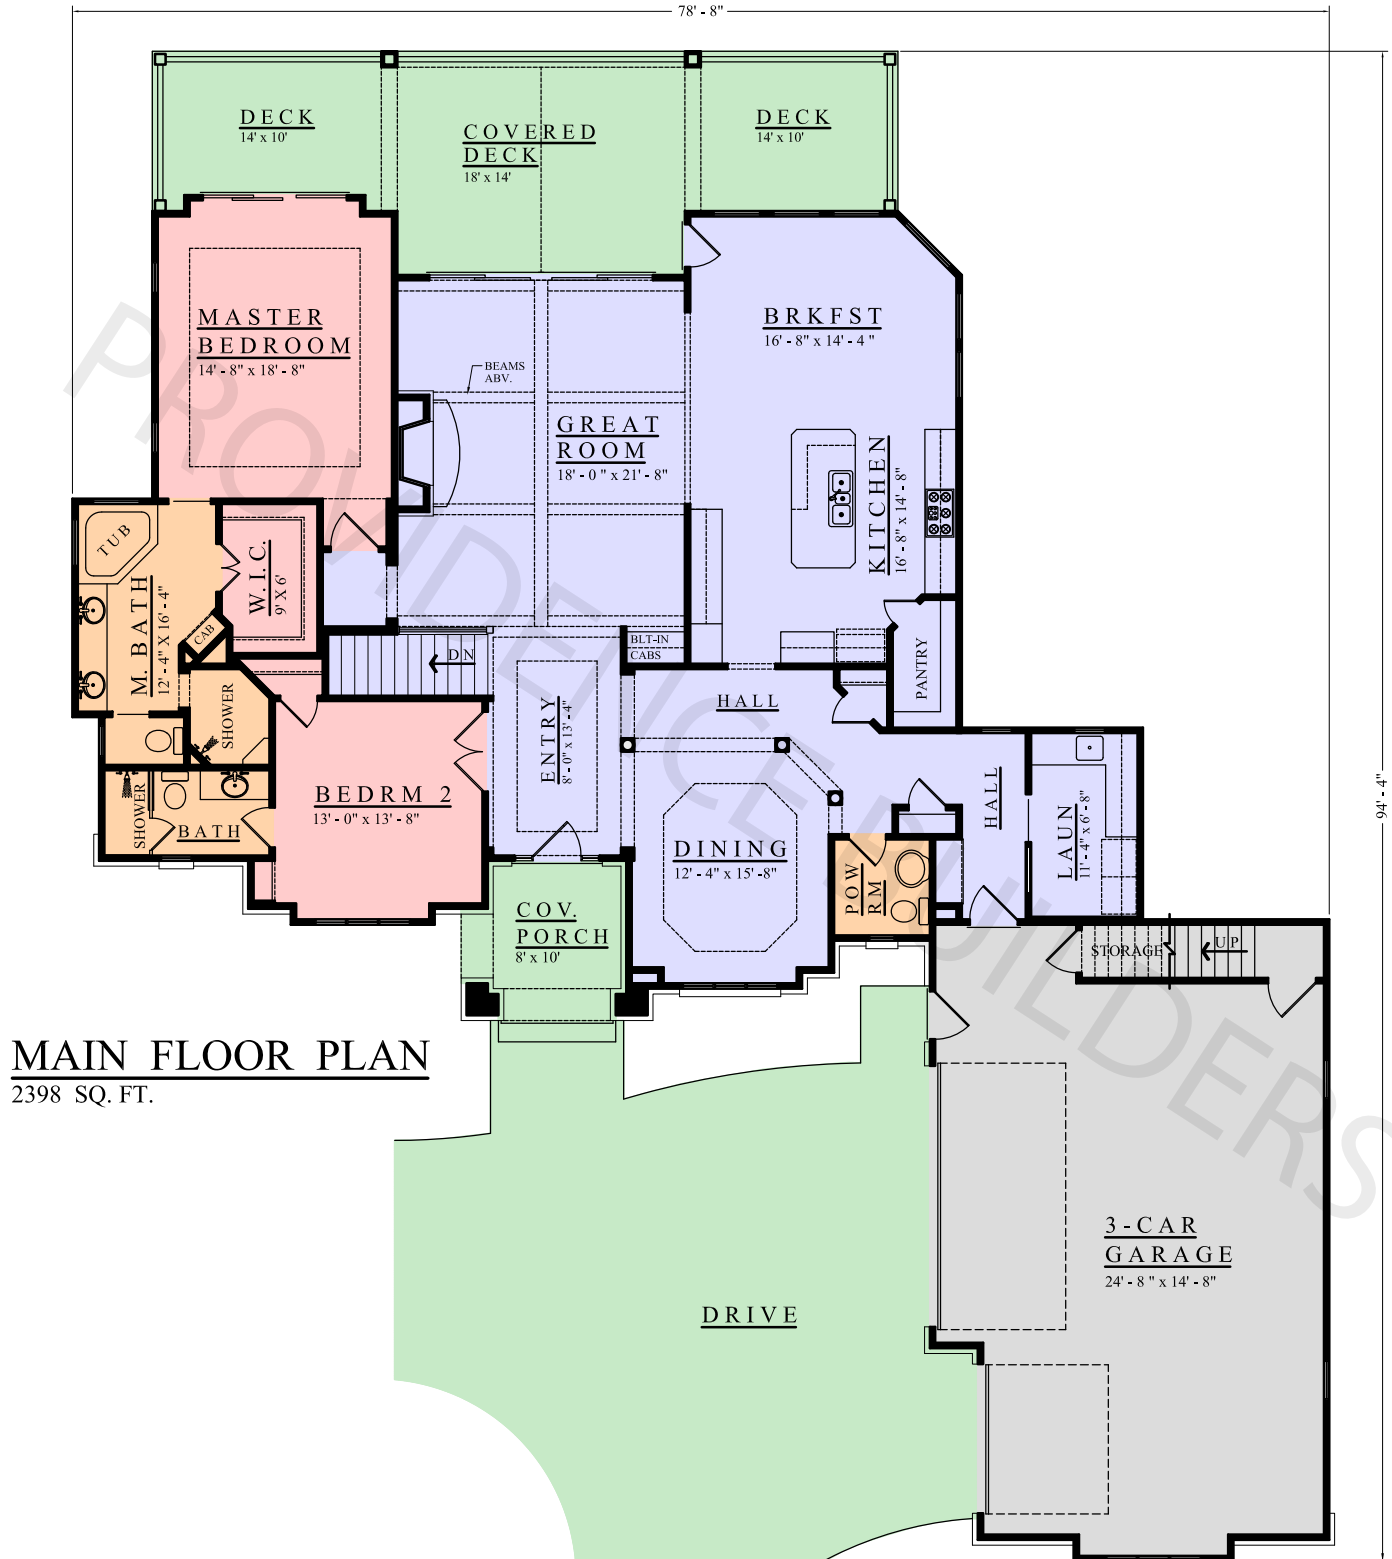

THE HAMPSHIRE

3904 SQUARE FEET | 3 BEDS | 3.5 BATHS
3-CAR GARAGE

PROVIDENCE
BUILDERS
Of Tennessee, LLC

Call us at 865.816.6688 for more information

www.providence-tennessee.com 600 E Broadway, Lenoir City, TN 37711

THE HAMPSHIRE

3904 SQUARE FEET | 3 BEDS | 3.5 BATHS
3-CAR GARAGE | FRENCH COUNTRYSIDE STYLE

All floorplans and exterior elevations can be modified to fit any customer requests or architectural style requirements.

LOWER FLOOR PLAN

1398 SQ. FT.

All floorplans and exterior elevations can be modified to fit any customer requests or architectural style requirements.

Call us at 865.816.6688 for more information

www.providence-tennessee.com 600 E Broadway, Lenoir City, TN 37711