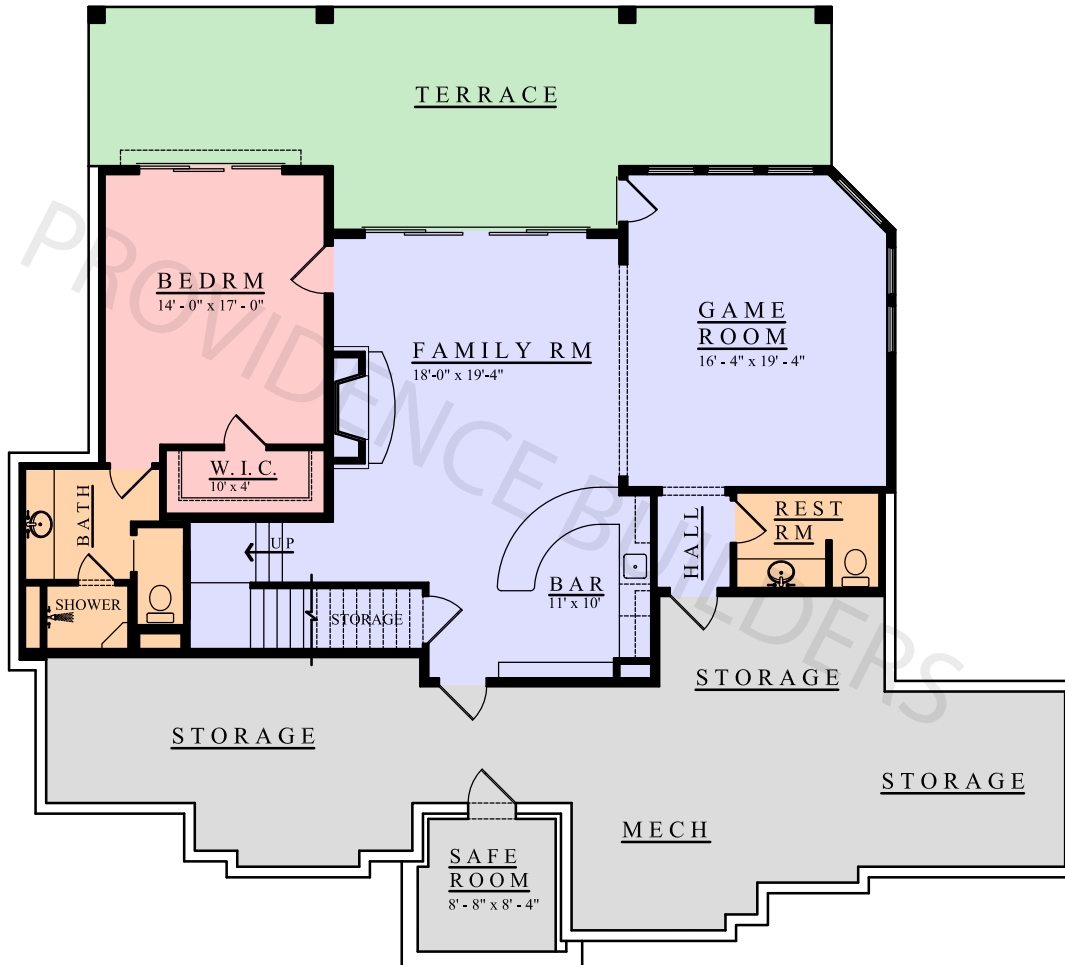

THE HAMPSHIRE

3904 SQUARE FEET | 3 BEDS | 3.5 BATHS
3-CAR GARAGE | FRENCH COUNTRYSIDE STYLE

All floorplans and exterior elevations can be modified to fit any customer requests or architectural style requirements.

LOWER FLOOR PLAN

1398 SQ. FT.

All floorplans and exterior elevations can be modified to fit any customer requests or architectural style requirements.

Call us at 865.816.6688 for more information

www.providence-tennessee.com 600 E Broadway, Lenoir City, TN 37711