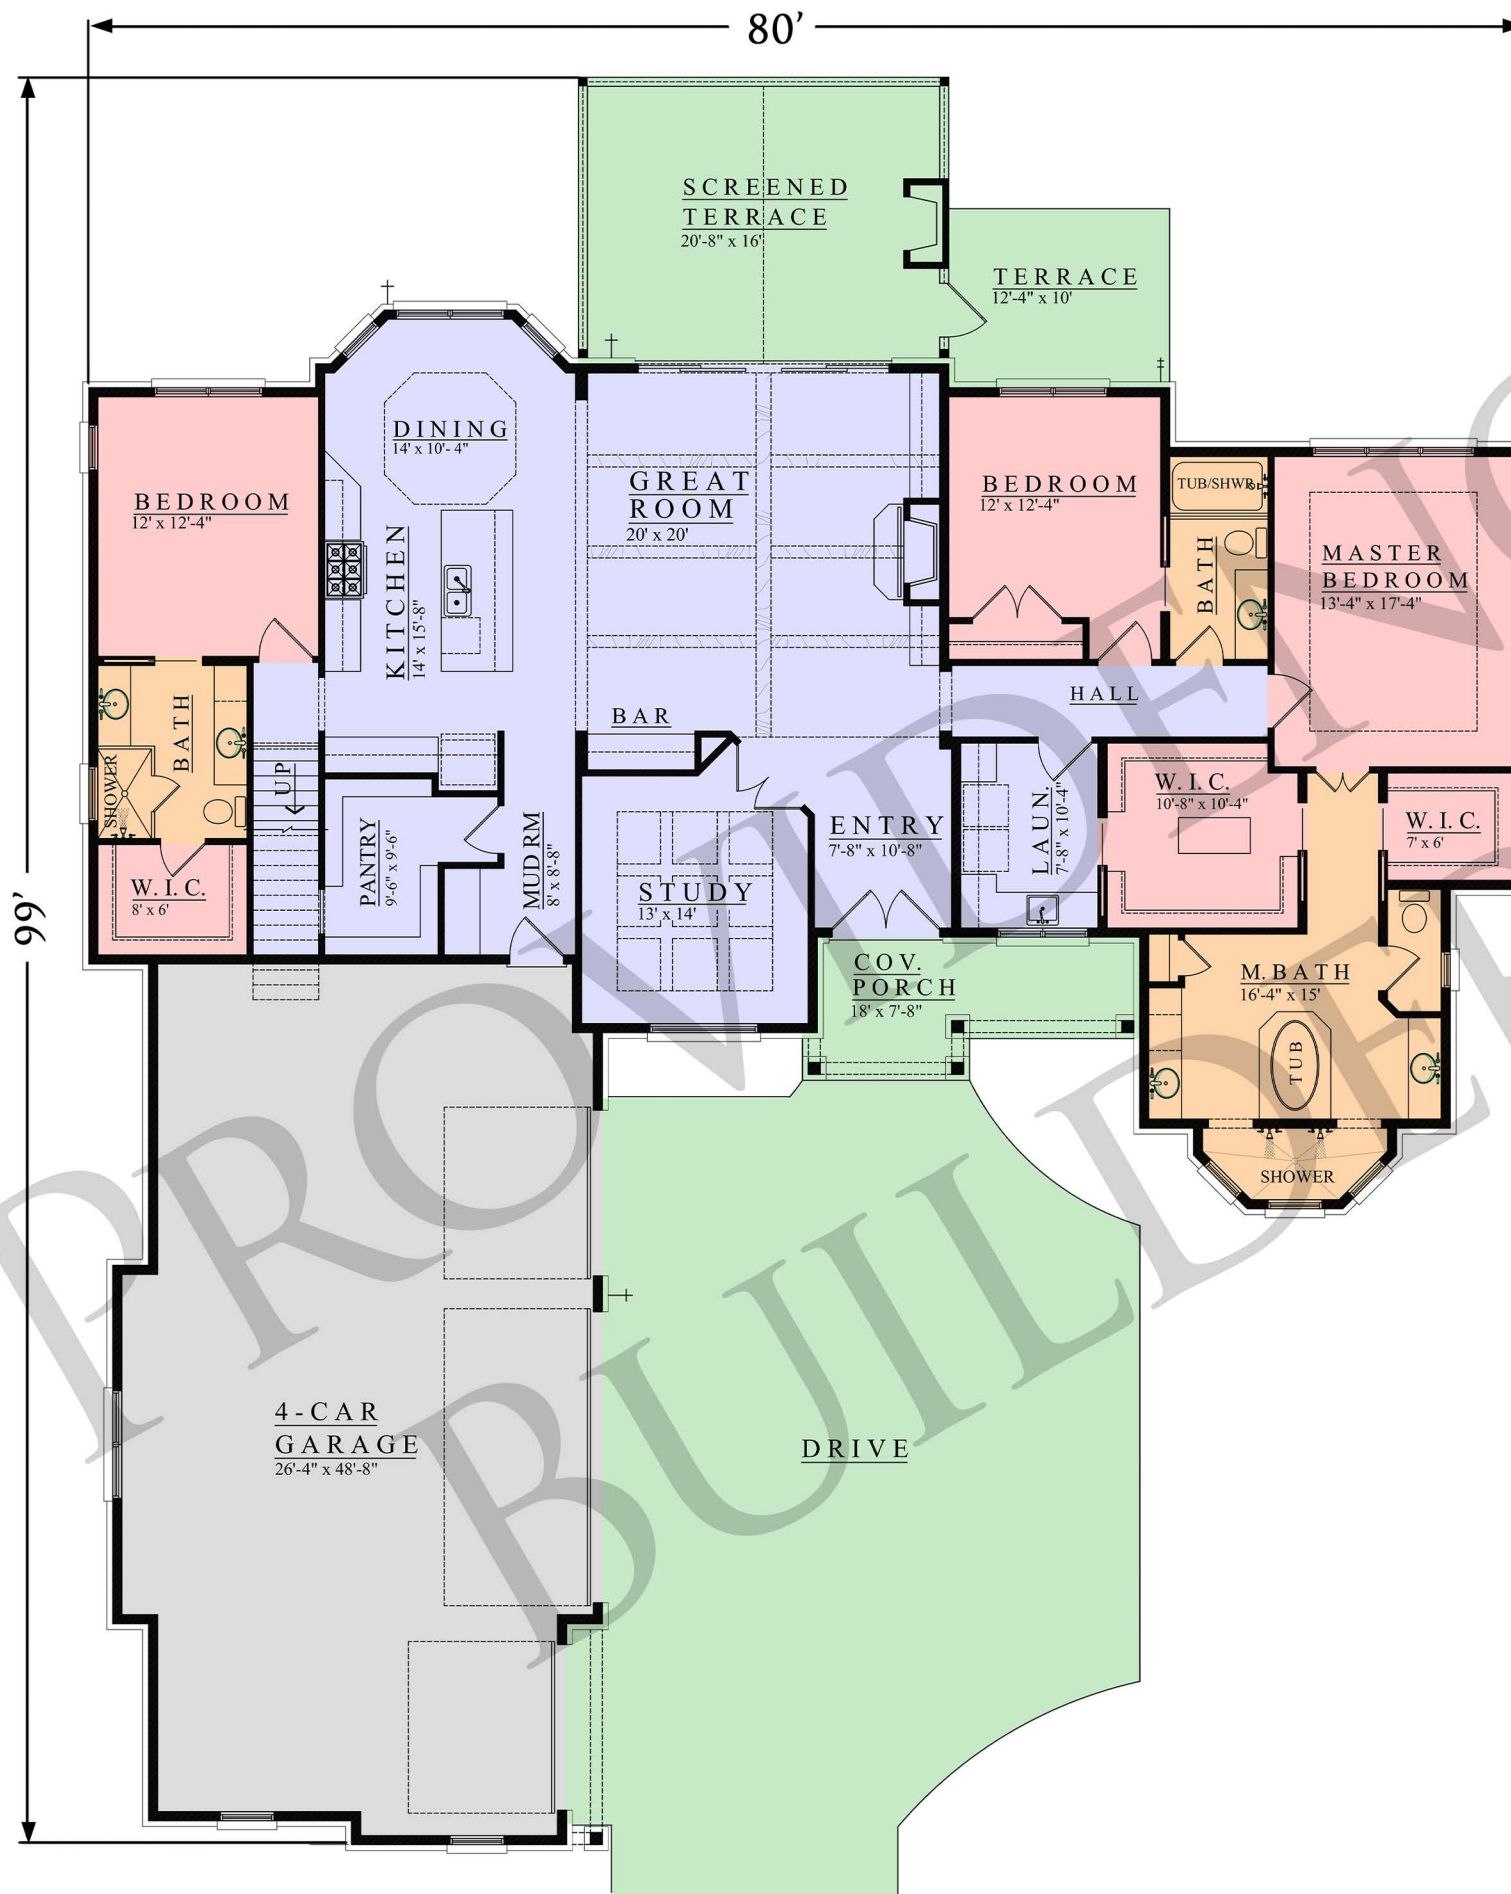

HEATHERMOR III

3558 SQUARE FEET | 4 BEDS | 4 FULL BATHS
| 4 CAR GARAGE | RANCH

Call us at 865.816.6688 for more information

www.providence-tennesse.com 600 E Broadway, Lenoir City, TN 37771

HEATHERMOR III

3558 SQUARE FEET | 4 BEDS | 4 FULL BATHS
| 4 CAR GARAGE | RANCH

MAIN FLOOR PLAN

2784 SQ. FT.

HEATHERMOR III

3558 SQUARE FEET | 4 BEDS | 4 FULL BATHS
| 4 CAR GARAGE | RANCH

UPPER FLOOR PLAN

774 SQ. FT.