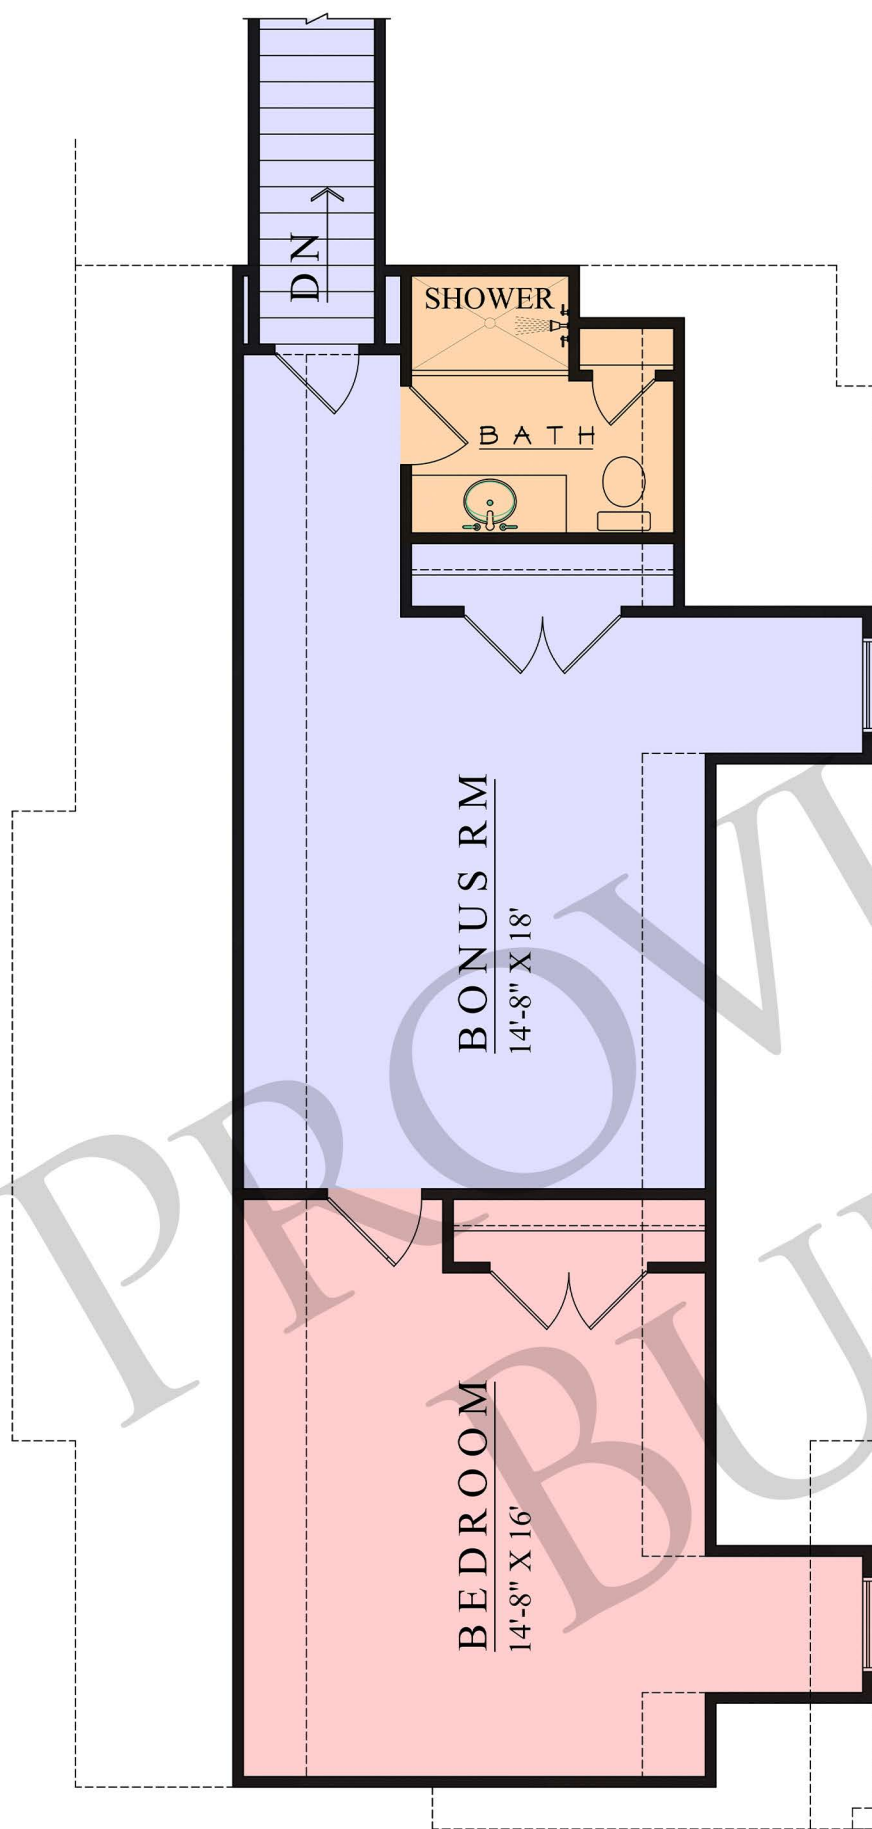

HEATHERMOR III

3558 SQUARE FEET | 4 BEDS | 4 FULL BATHS
| 4 CAR GARAGE | RANCH

Call us at 865.816.6688 for more information

www.providence-tennesse.com 600 E Broadway, Lenoir City, TN 37771

HEATHERMOR III

3558 SQUARE FEET | 4 BEDS | 4 FULL BATHS
| 4 CAR GARAGE | RANCH

MAIN FLOOR PLAN

2784 SQ. FT.

HEATHERMOR III

3558 SQUARE FEET | 4 BEDS | 4 FULL BATHS
| 4 CAR GARAGE | RANCH

UPPER FLOOR PLAN

774 SQ. FT.