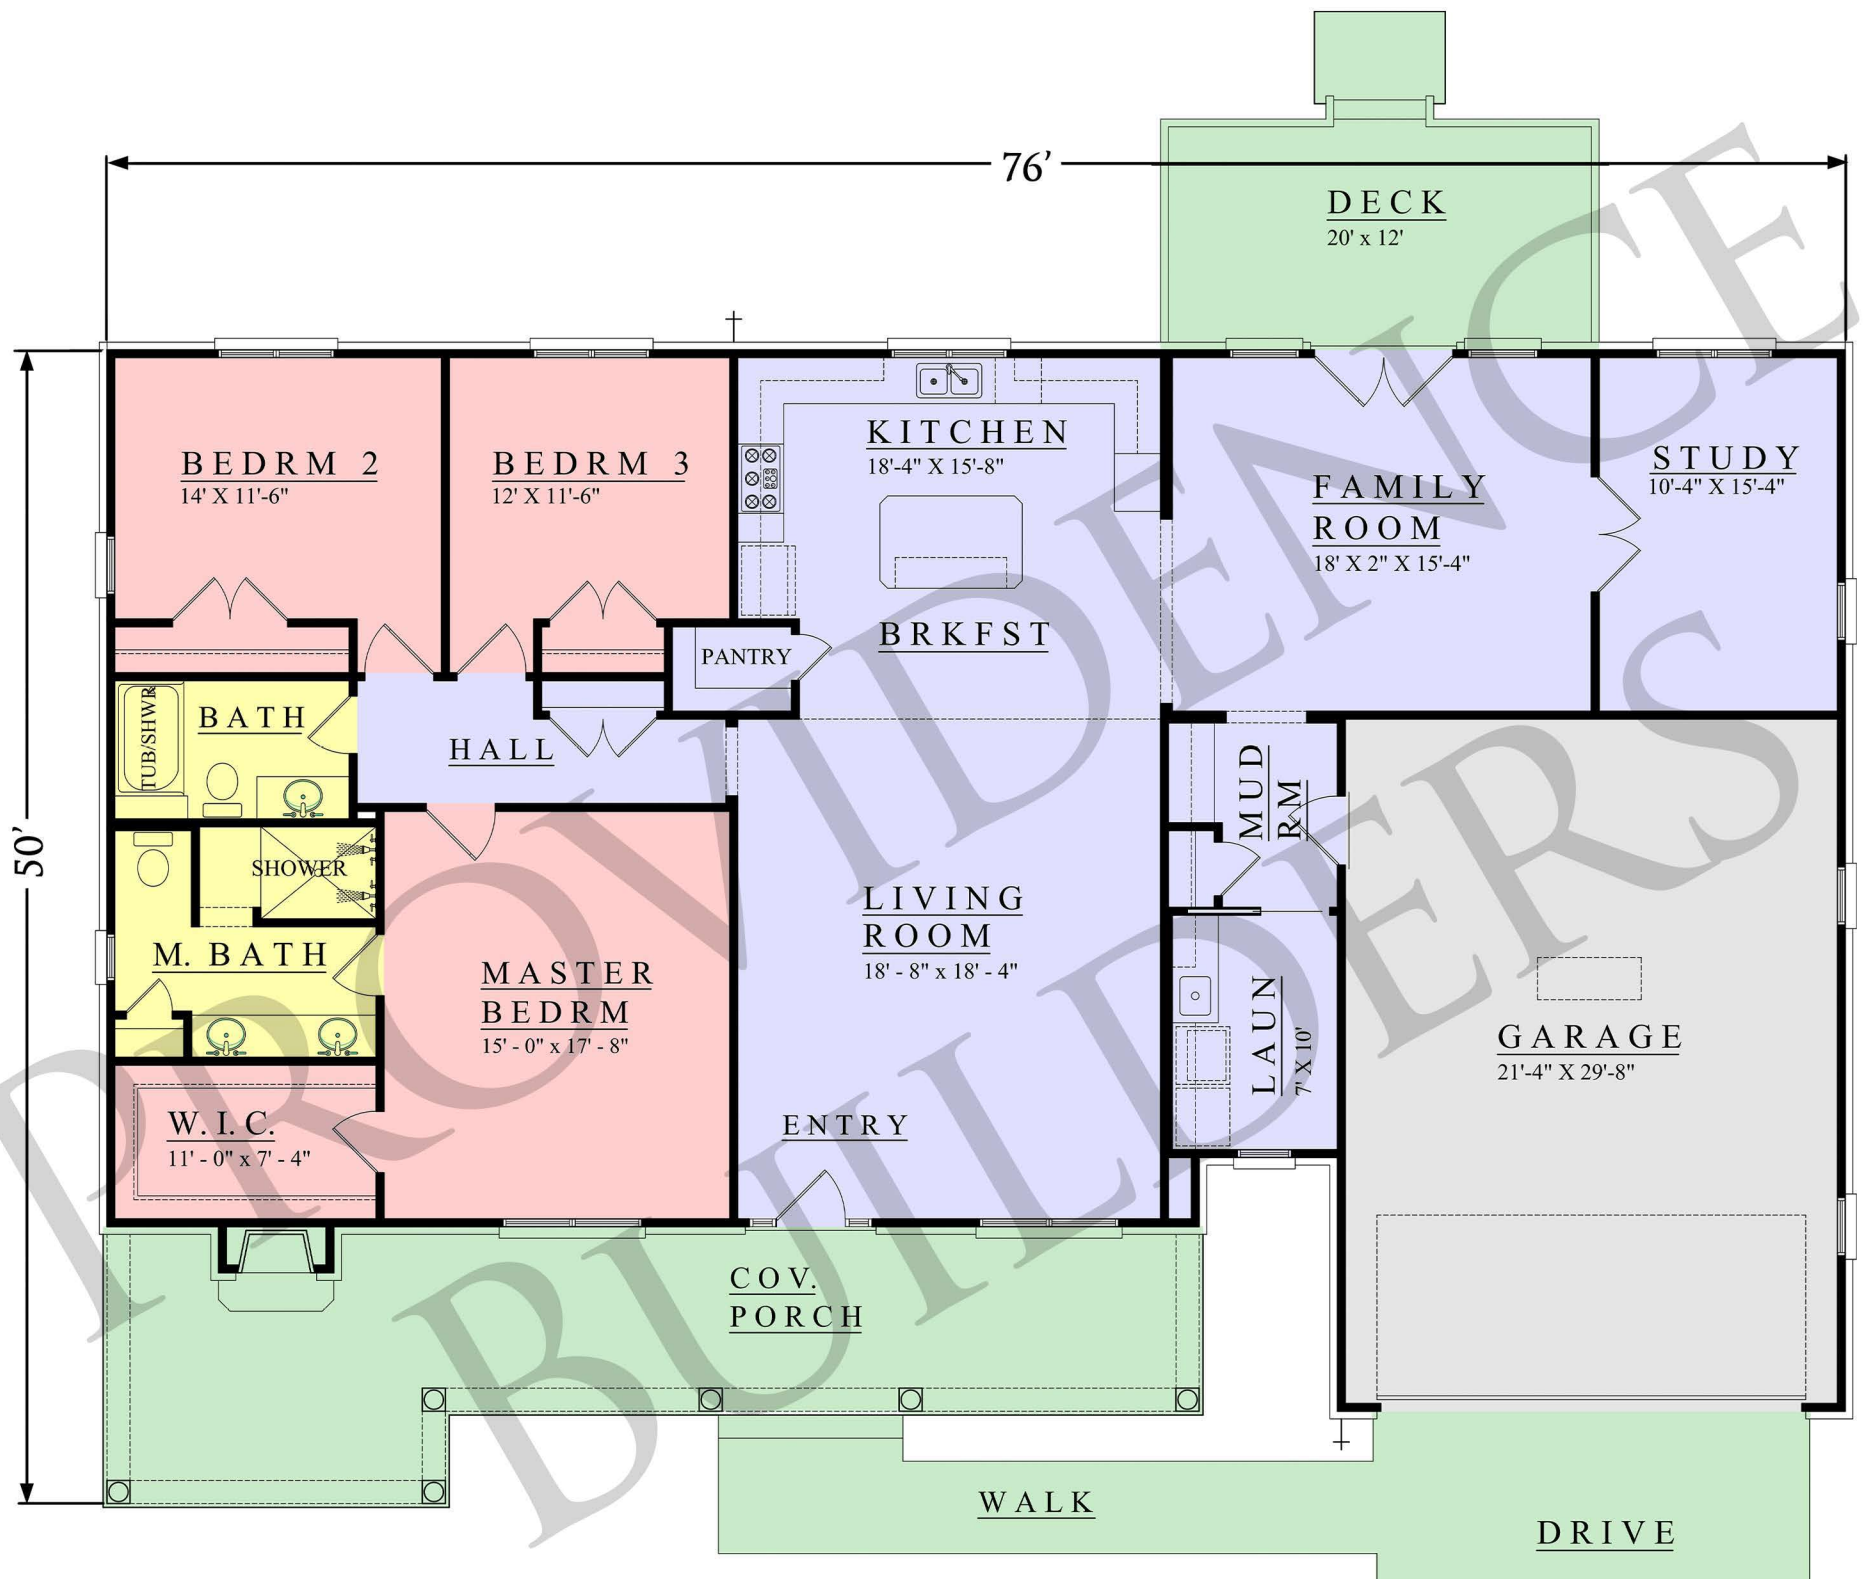

# CHATEAU LEEDS

2367 SQUARE FEET | 3 BEDS | 2 FULL BATHS |  
2 CAR GARAGE | RANCH

Call us at 865.816.6688 for more information

[www.providence-tennesse.com](http://www.providence-tennesse.com) 600 E Broadway, Lenoir City, TN 37771

# CHATEAU LEEDS

2367 SQUARE FEET | 3 BEDS | 2 FULL BATHS |  
2 CAR GARAGE | RANCH

**MAIN FLOOR PLAN**  
2367 SQ. FT.