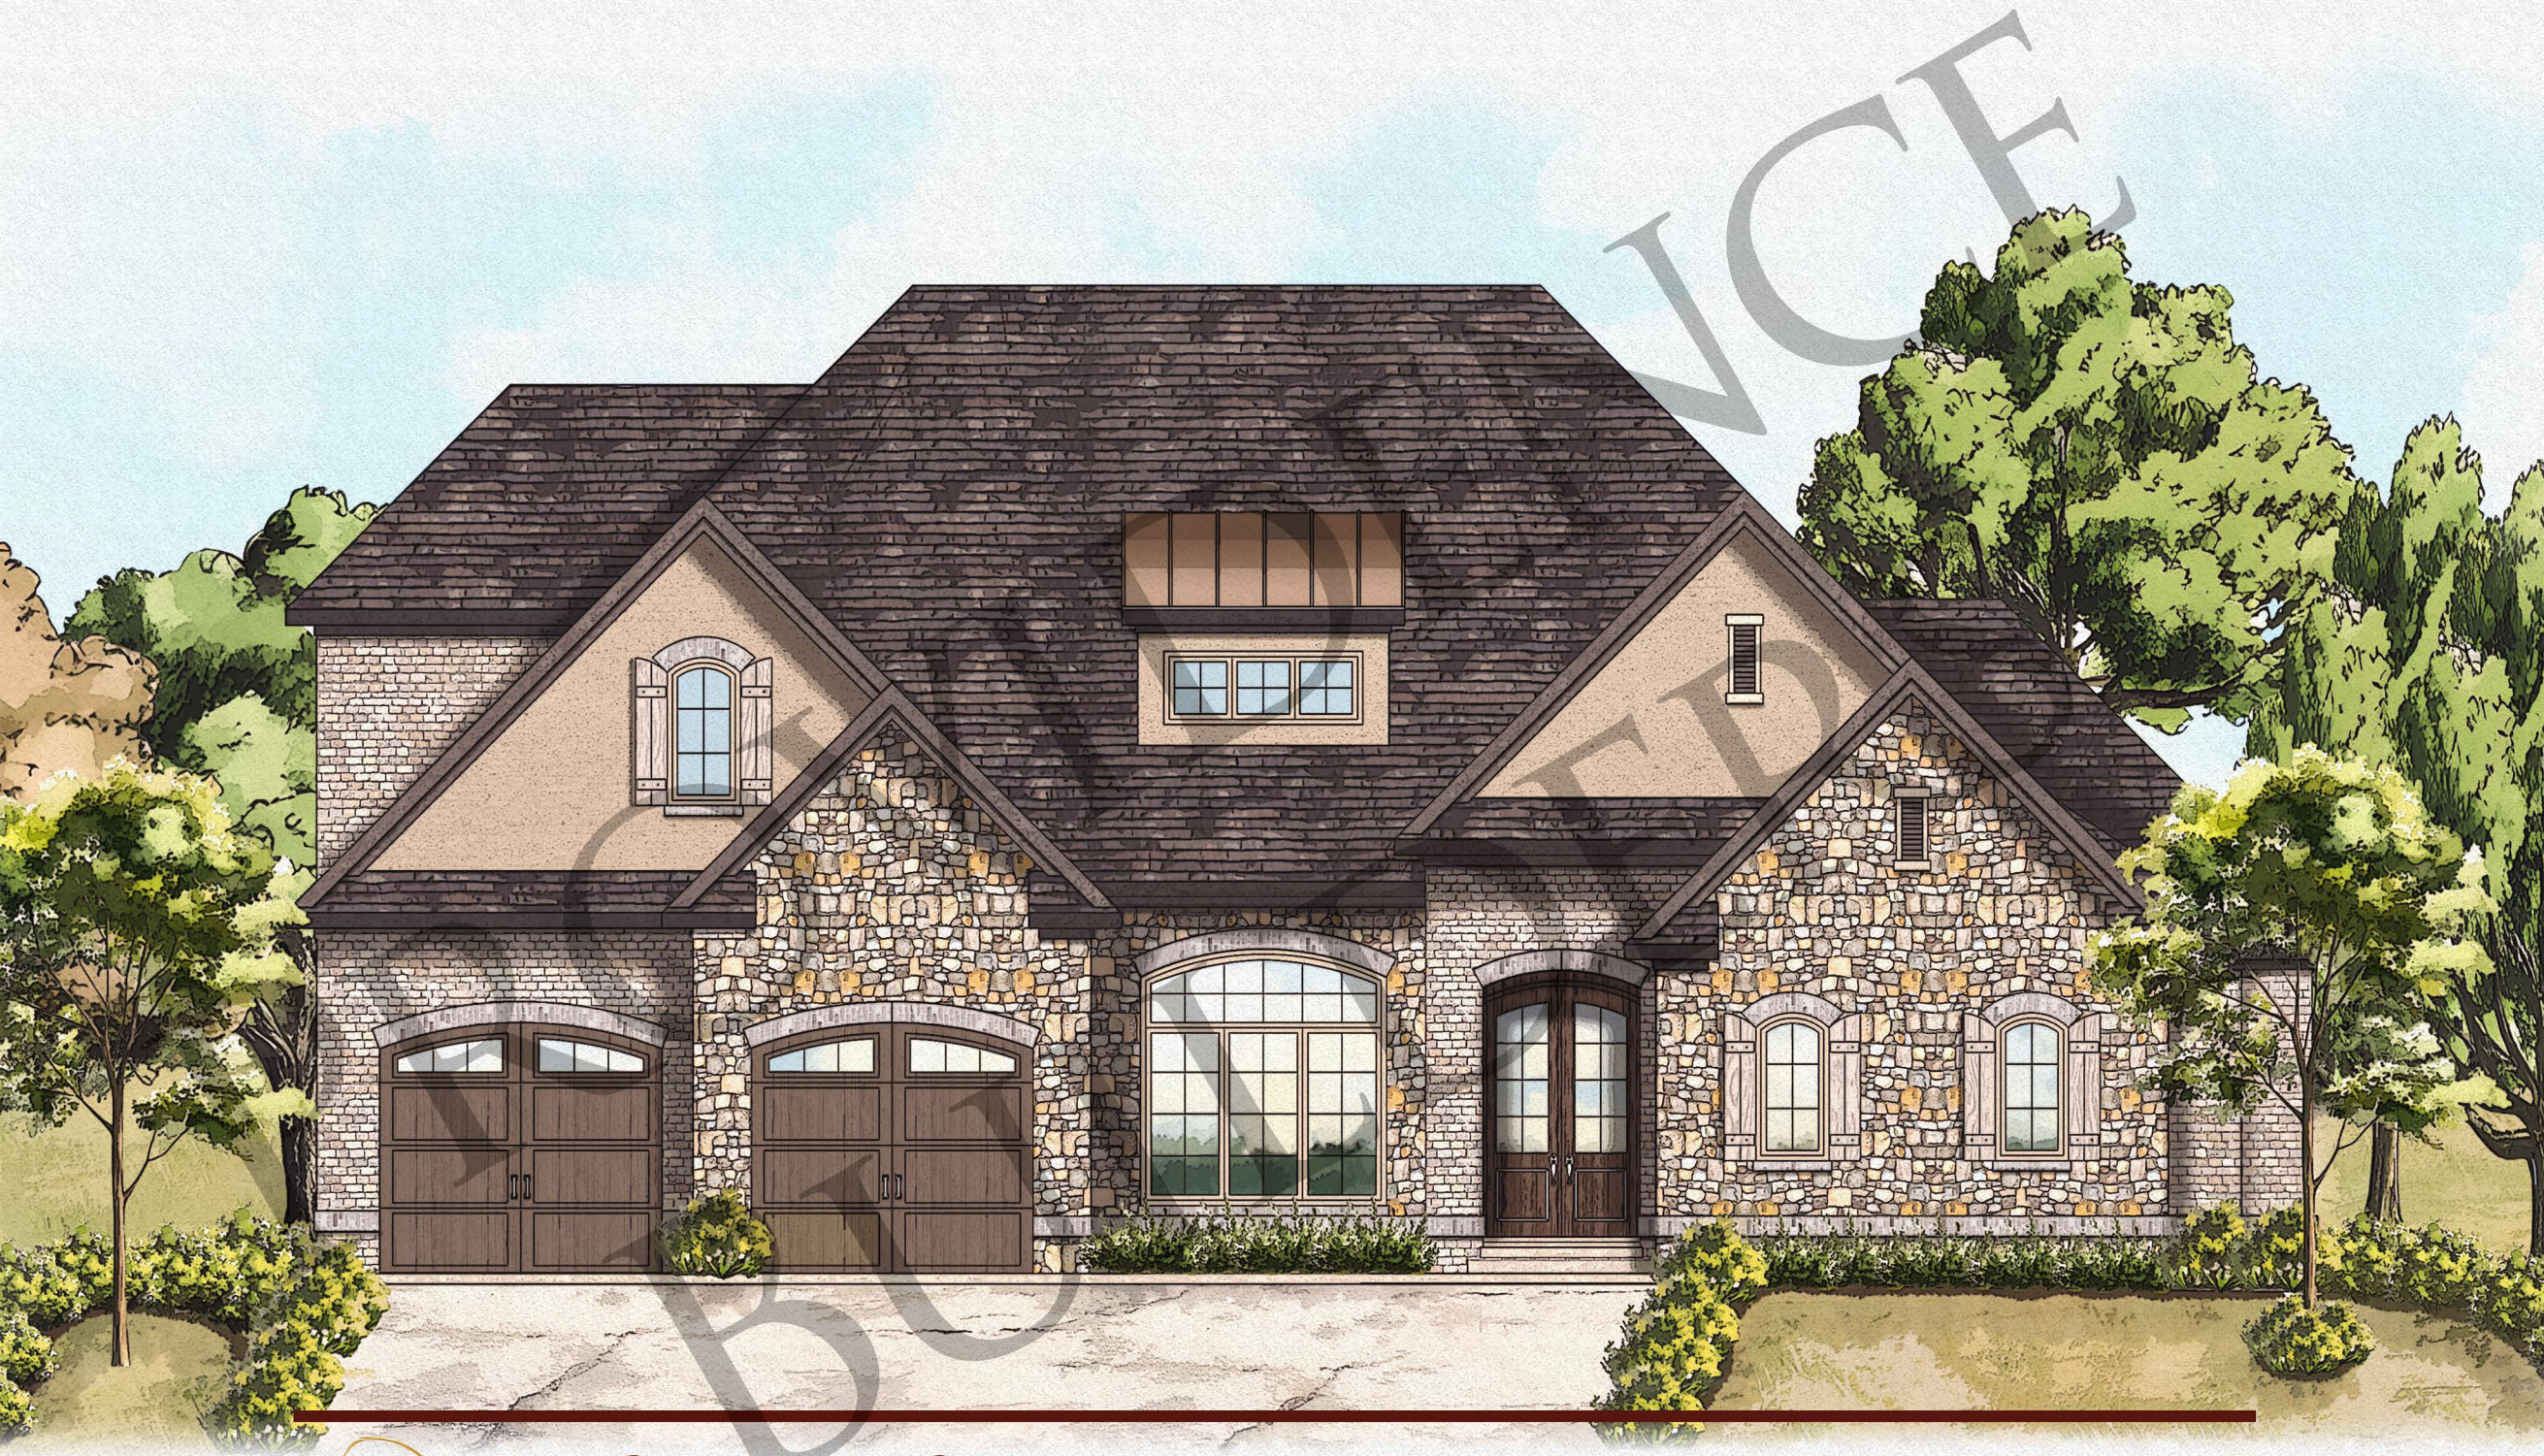

DOVER

3478 SQUARE FEET | 3 BEDS | 3 FULL BATHS |
2 CAR GARAGE | RANCH

Call us at 865.816.6688 for more information

www.providence-tennesse.com 600 E Broadway, Lenoir City, TN 37771

DOVER

3478 SQUARE FEET | 3 BEDS | 3 FULL BATHS |
2 CAR GARAGE | RANCH

MAIN FLOOR PLAN
2392 SQ. FT.

DOVER

3478 SQUARE FEET | 3 BEDS | 3 FULL BATHS |
2 CAR GARAGE | RANCH

UPPER FLOOR PLAN

1086 SQ. FT.