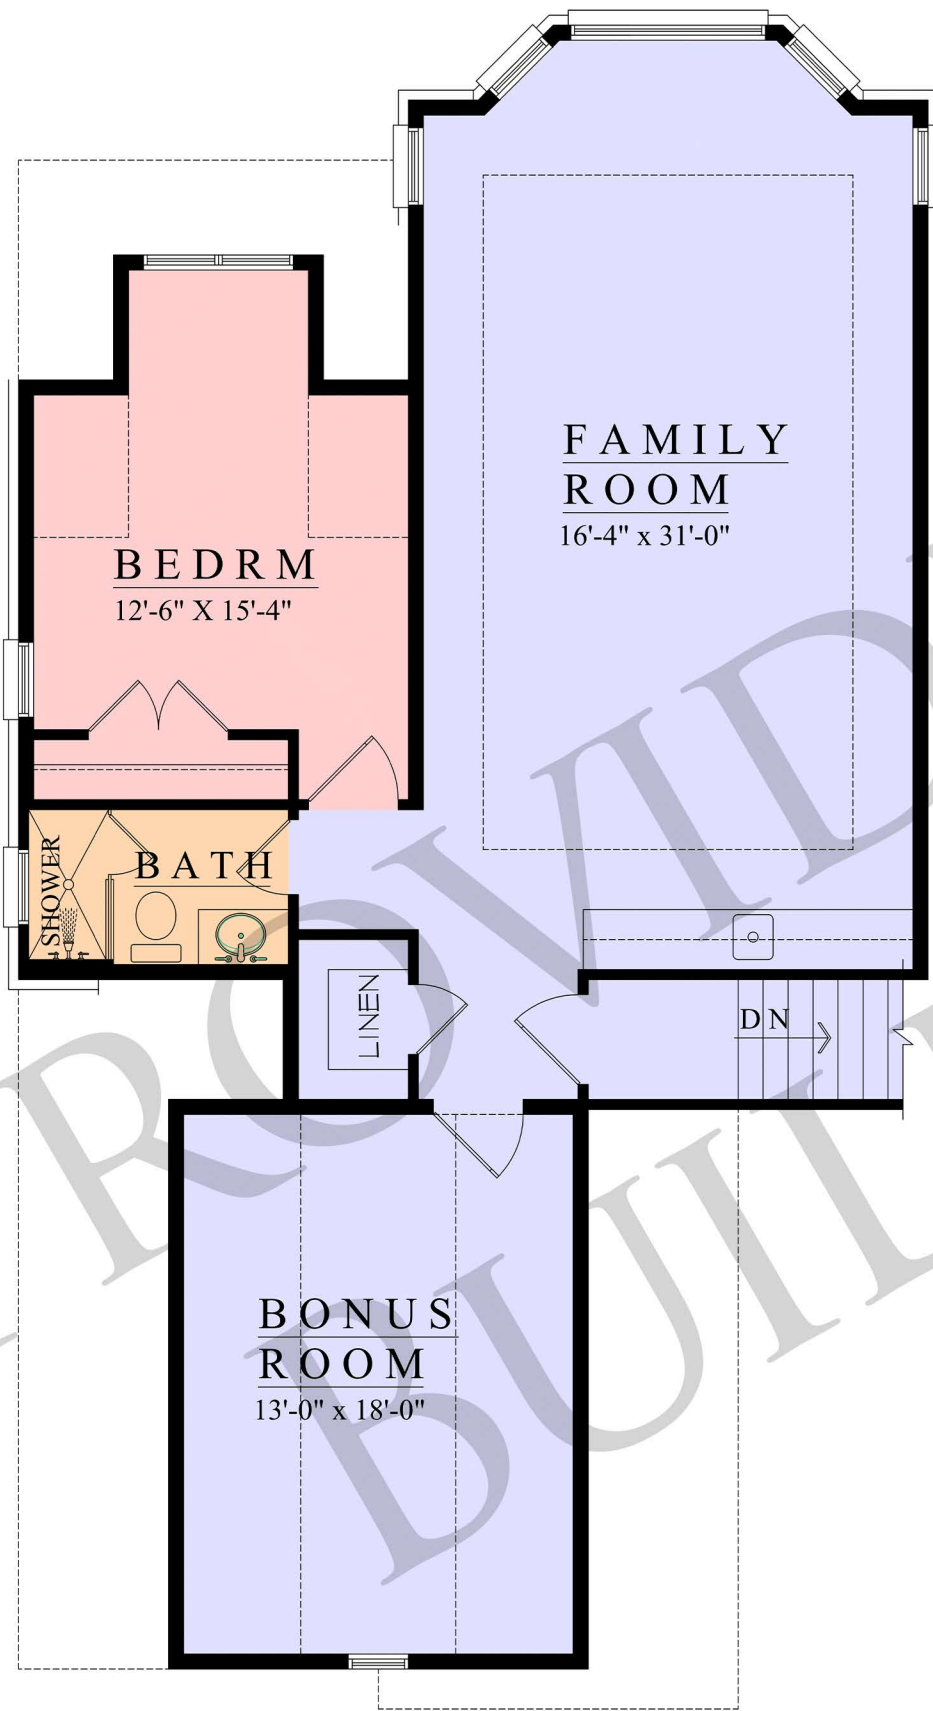

DOVER

3478 SQUARE FEET | 3 BEDS | 3 FULL BATHS |
2 CAR GARAGE | RANCH

Call us at 865.816.6688 for more information

www.providence-tennesse.com 600 E Broadway, Lenoir City, TN 37771

DOVER

3478 SQUARE FEET | 3 BEDS | 3 FULL BATHS |
2 CAR GARAGE | RANCH

MAIN FLOOR PLAN
2392 SQ. FT.

DOVER

3478 SQUARE FEET | 3 BEDS | 3 FULL BATHS |
2 CAR GARAGE | RANCH

UPPER FLOOR PLAN

1086 SQ. FT.