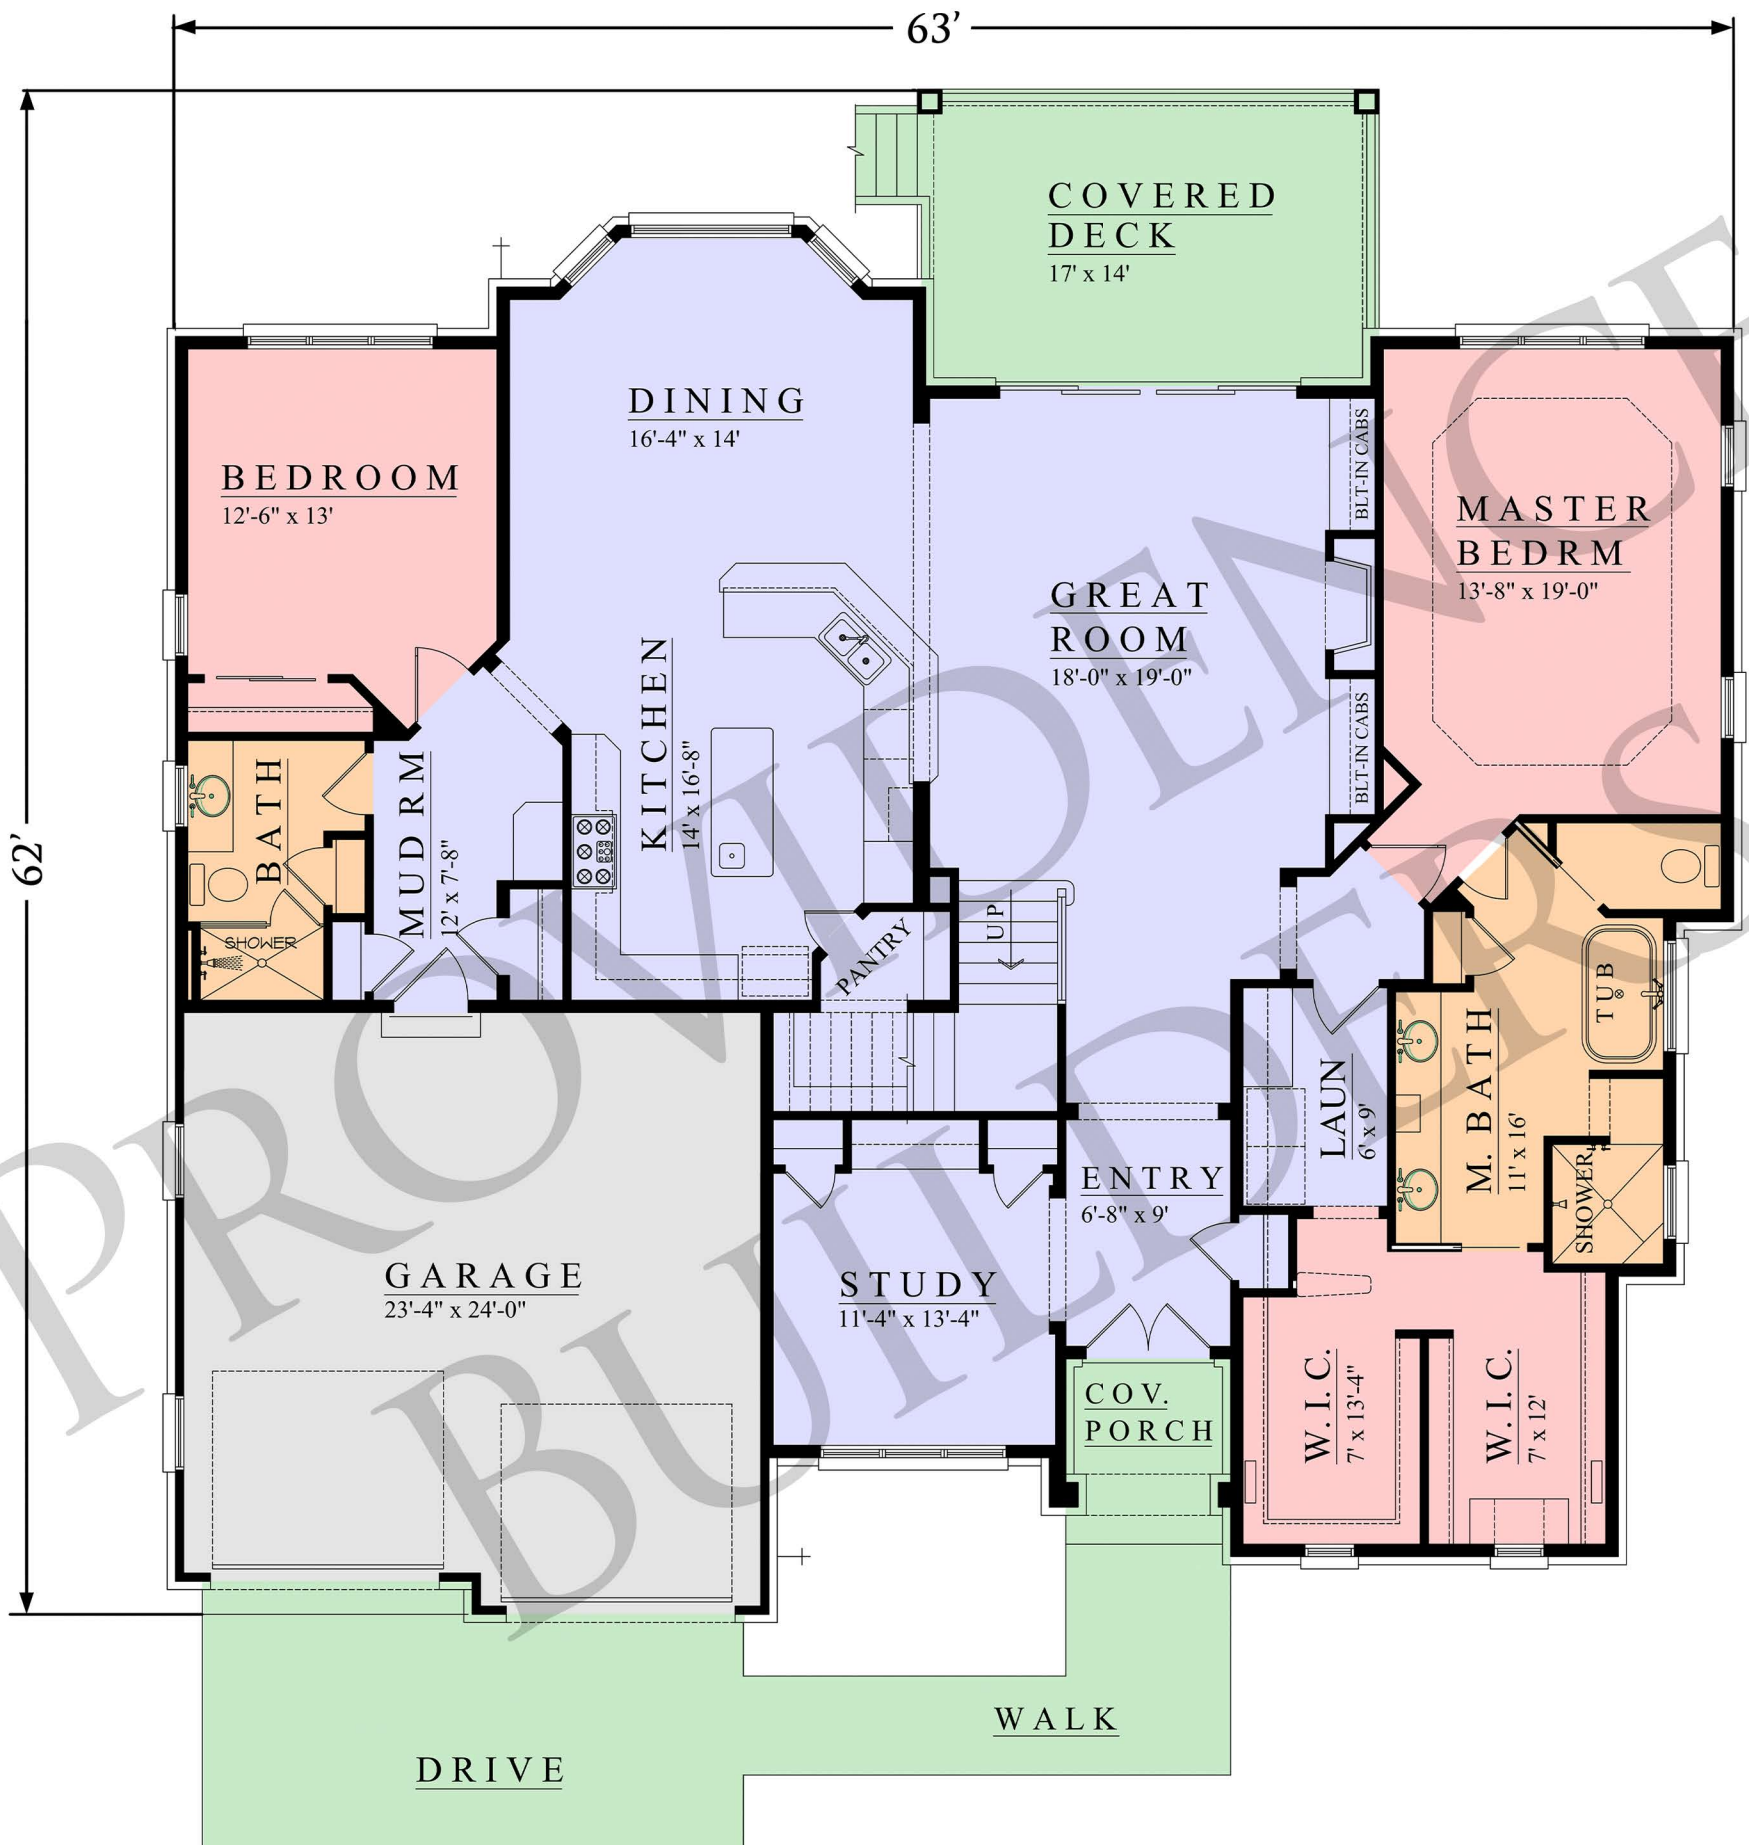

DOVER

3478 SQUARE FEET | 3 BEDS | 3 FULL BATHS |
2 CAR GARAGE | RANCH

Call us at 865.816.6688 for more information

www.providence-tennesse.com 600 E Broadway, Lenoir City, TN 37771

DOVER

3478 SQUARE FEET | 3 BEDS | 3 FULL BATHS |
2 CAR GARAGE | RANCH

MAIN FLOOR PLAN
2392 SQ. FT.

DOVER

3478 SQUARE FEET | 3 BEDS | 3 FULL BATHS |
2 CAR GARAGE | RANCH

UPPER FLOOR PLAN

1086 SQ. FT.