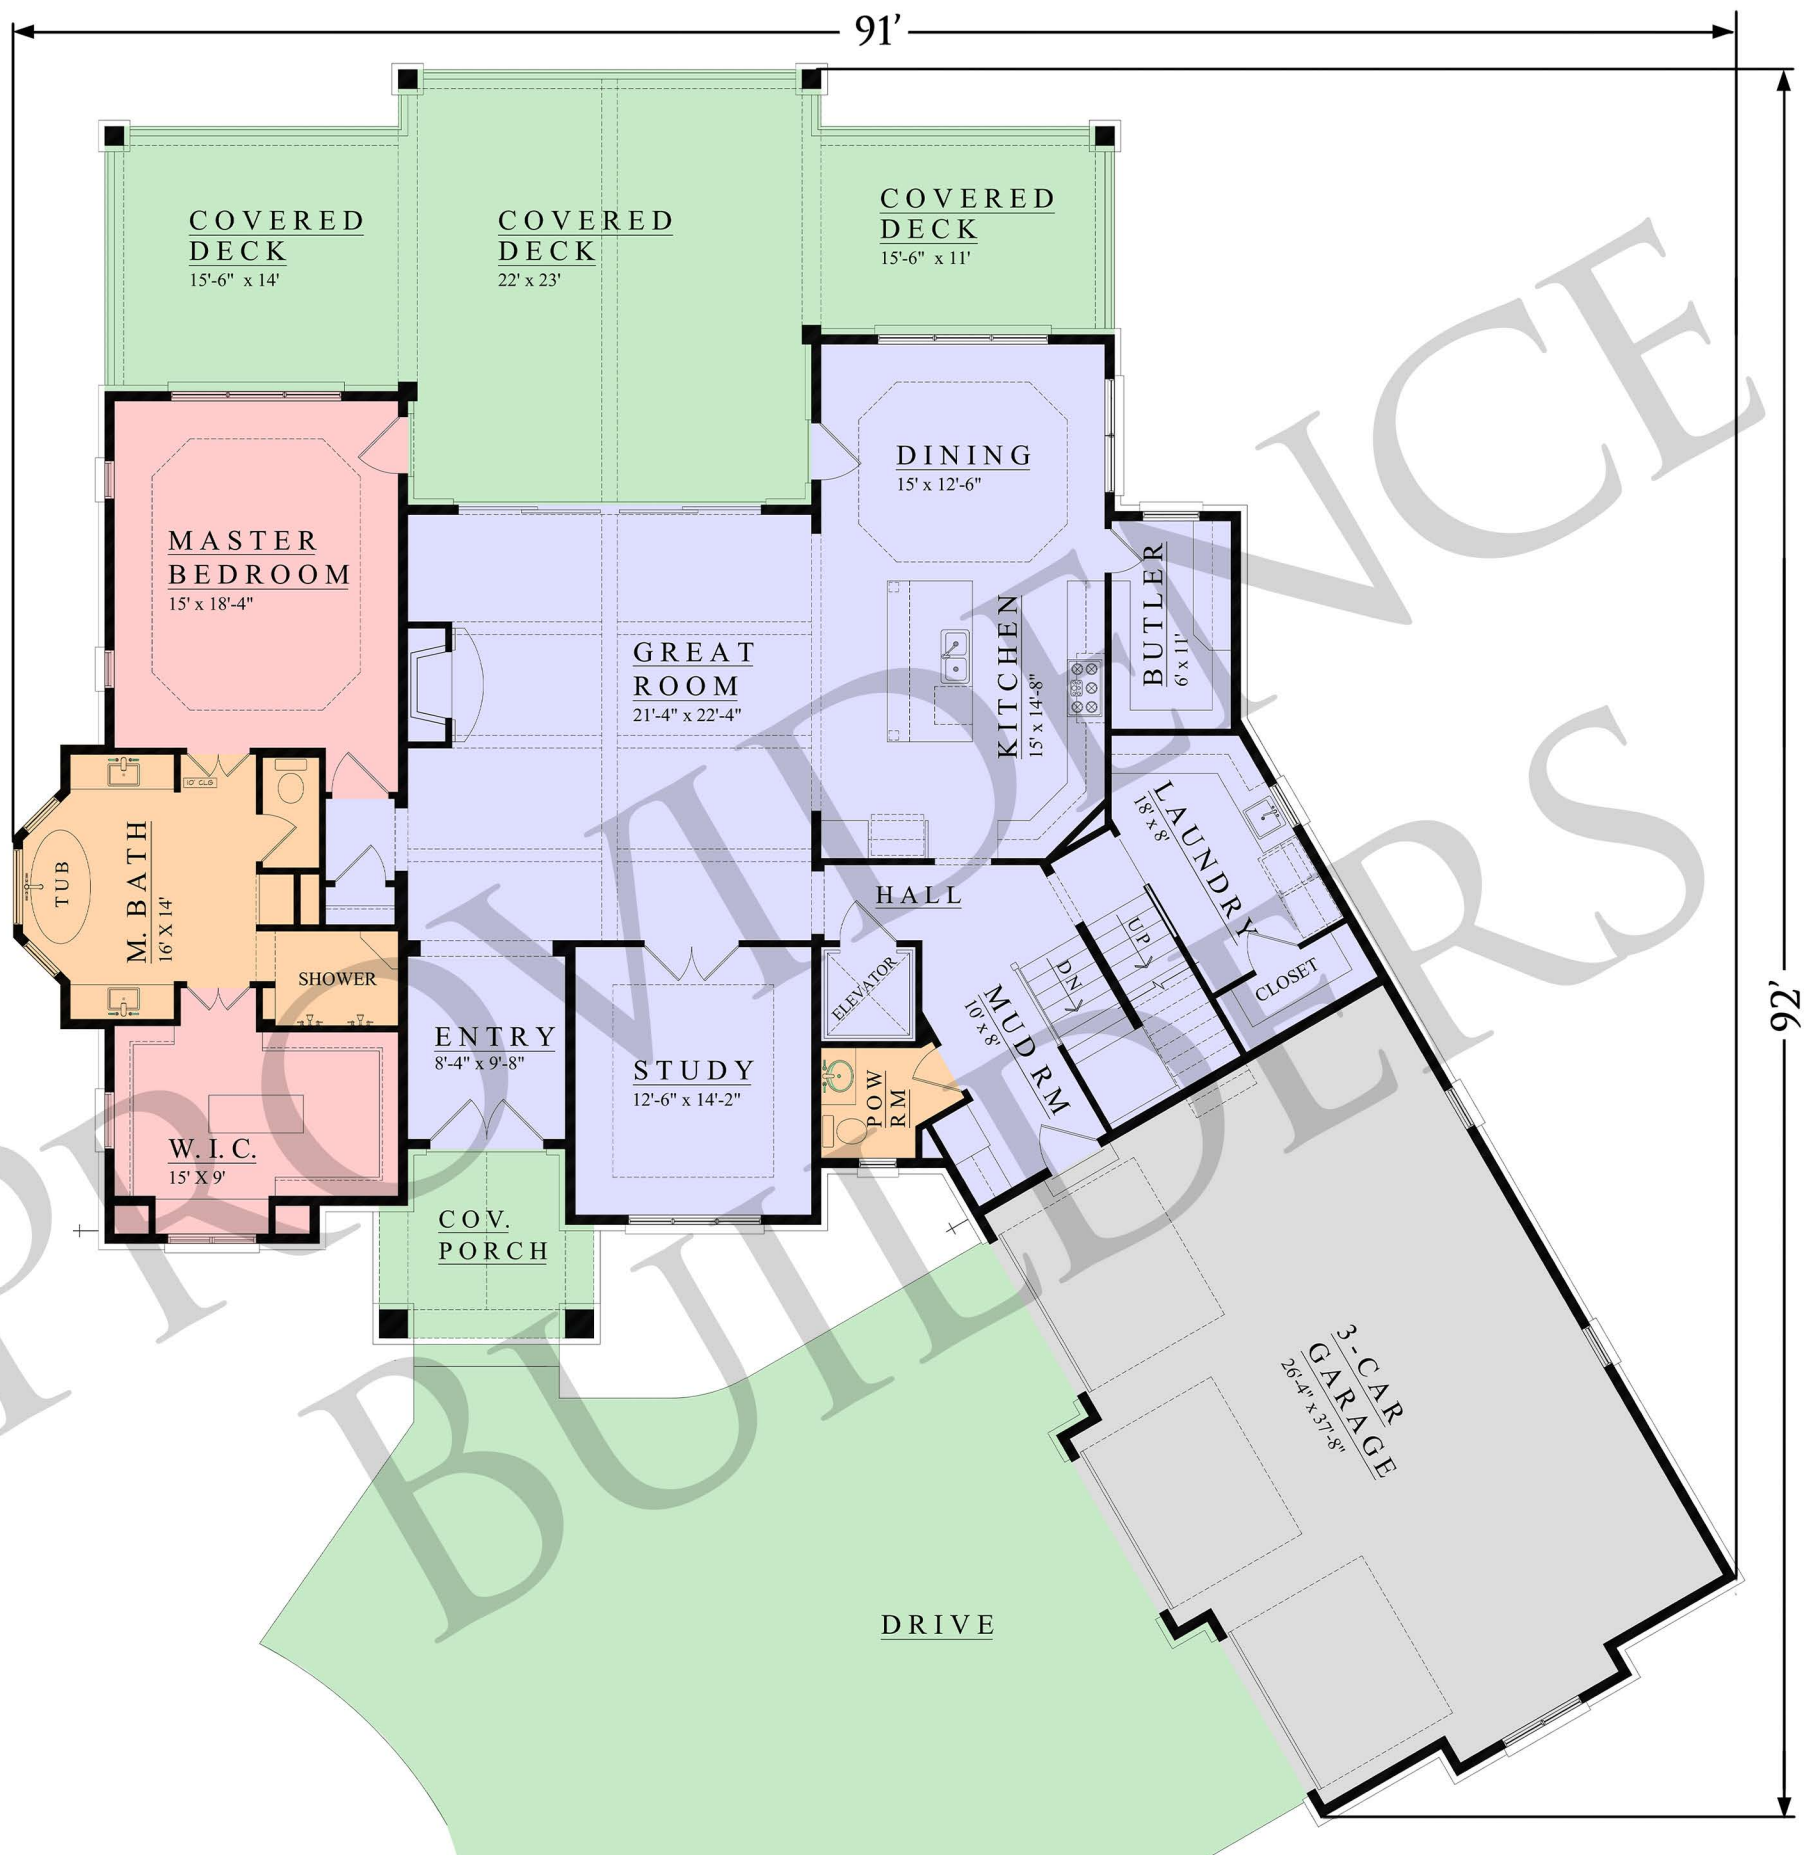

EAGLEVIEW

4878 SQUARE FEET | 3 BEDS | 3.5 FULL BATHS |
3 CAR GARAGE | RANCH WALK OUT

Call us at 865.816.6688 for more information

www.providence-tennesse.com 600 E Broadway, Lenoir City, TN 37771

EAGLEVIEW

4878 SQUARE FEET | 3 BEDS | 3.5 FULL BATHS |
3 CAR GARAGE | RANCH WALK OUT

MAIN FLOOR PLAN
2536 SQ. FT.

EAGLEVIEW

4878 SQUARE FEET | 3 BEDS | 3.5 FULL BATHS |
3 CAR GARAGE | RANCH WALK OUT

LOWER FLOOR PLAN
1850 SQ. FT.

EAGLEVIEW

4878 SQUARE FEET | 3 BEDS | 3.5 FULL BATHS |
3 CAR GARAGE | RANCH WALK OUT

UPPER FLOOR PLAN

492 SQ. FT.