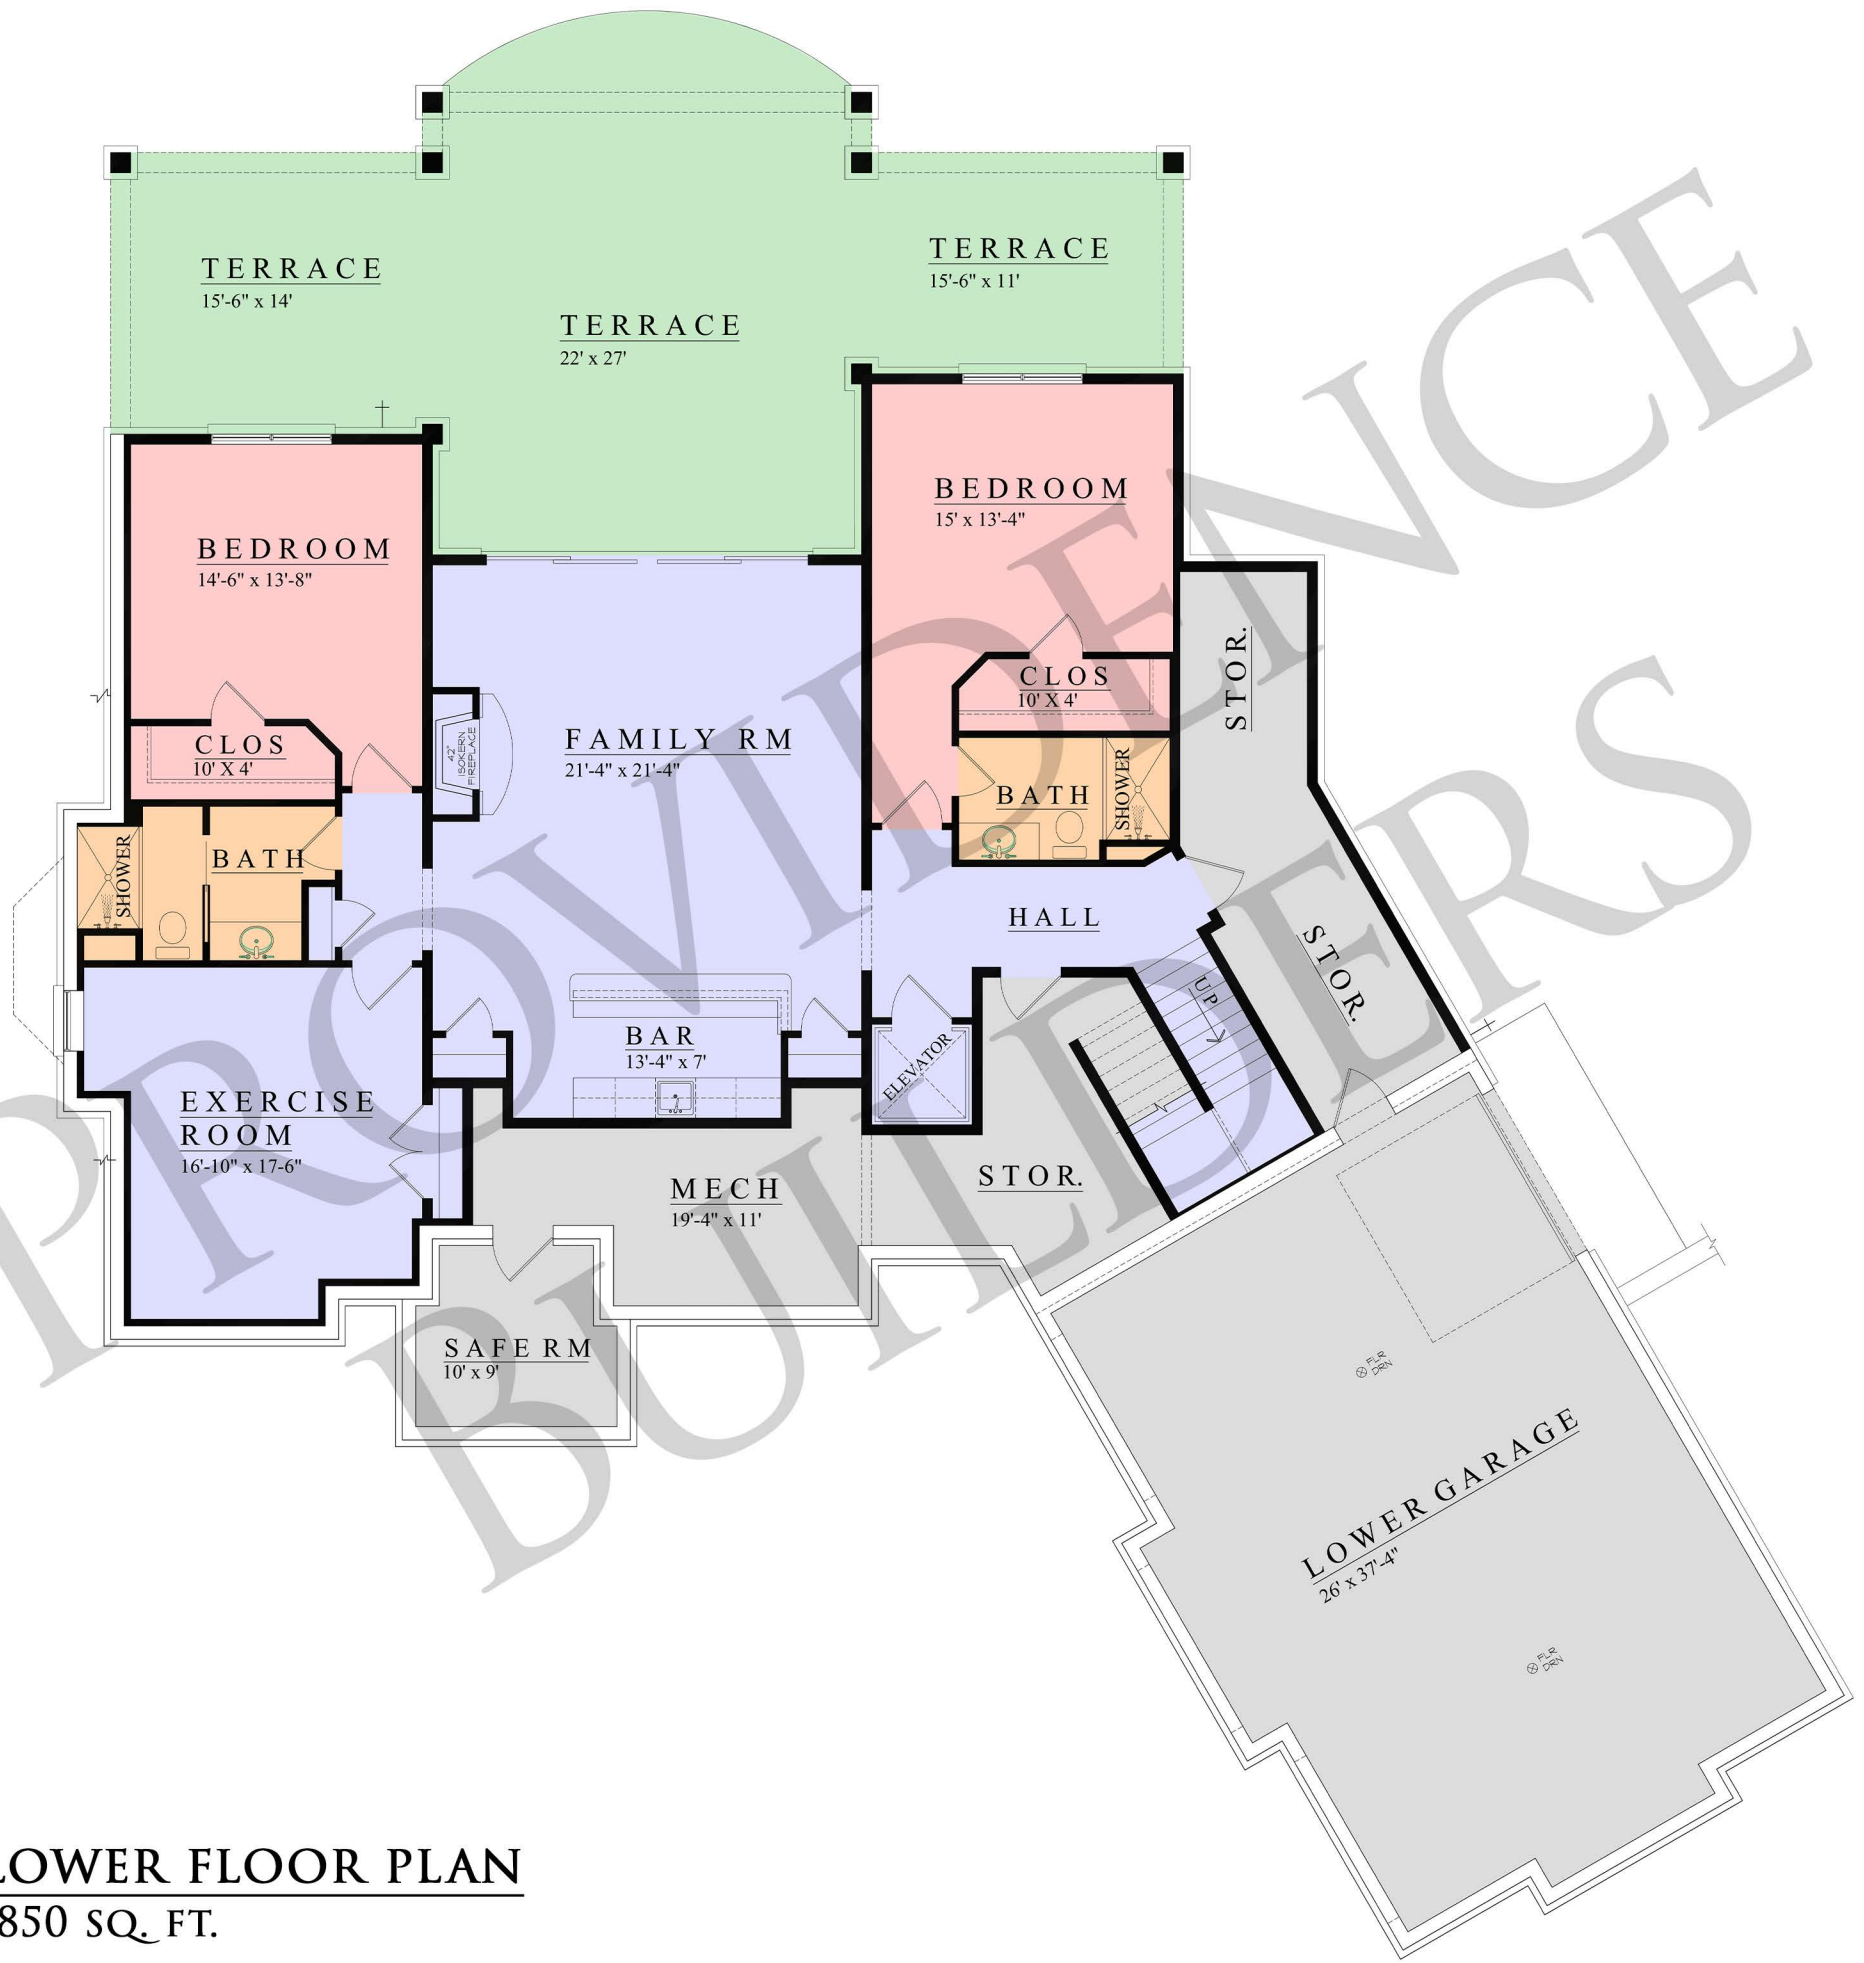

EAGLEVIEW

4878 SQUARE FEET | 3 BEDS | 3.5 FULL BATHS |
3 CAR GARAGE | RANCH WALK OUT

Call us at 865.816.6688 for more information

www.providence-tennesse.com 600 E Broadway, Lenoir City, TN 37771

EAGLEVIEW

4878 SQUARE FEET | 3 BEDS | 3.5 FULL BATHS |
3 CAR GARAGE | RANCH WALK OUT

MAIN FLOOR PLAN
2536 SQ. FT.

EAGLEVIEW

4878 SQUARE FEET | 3 BEDS | 3.5 FULL BATHS |
3 CAR GARAGE | RANCH WALK OUT

LOWER FLOOR PLAN
1850 SQ. FT.

EAGLEVIEW

4878 SQUARE FEET | 3 BEDS | 3.5 FULL BATHS |
3 CAR GARAGE | RANCH WALK OUT

UPPER FLOOR PLAN

492 SQ. FT.