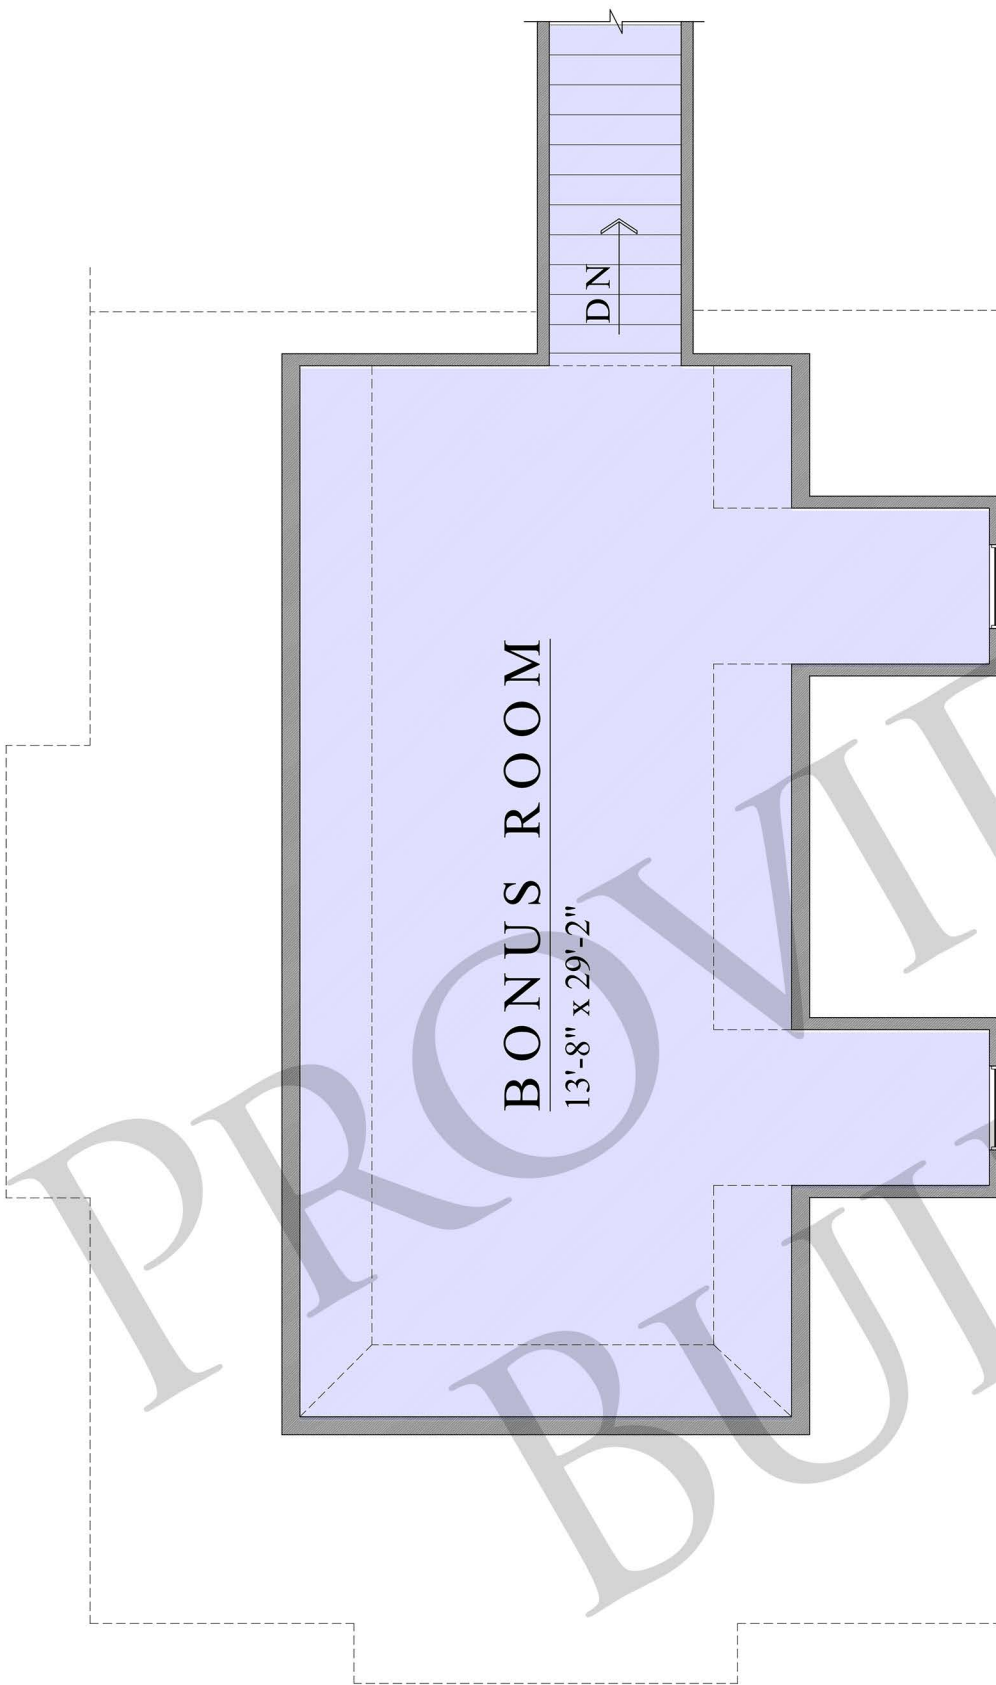

4878 SQUARE FEET | 3 BEDS | 3.5 FULL BATHS |
3 CAR GARAGE | RANCH WALK OUT

MAIN FLOOR PLAN
2536 SQ. FT.

EAGLEVIEW

4878 SQUARE FEET | 3 BEDS | 3.5 FULL BATHS |
3 CAR GARAGE | RANCH WALK OUT

LOWER FLOOR PLAN
1850 SQ. FT.

EAGLEVIEW

4878 SQUARE FEET | 3 BEDS | 3.5 FULL BATHS |
3 CAR GARAGE | RANCH WALK OUT

UPPER FLOOR PLAN

492 SQ. FT.