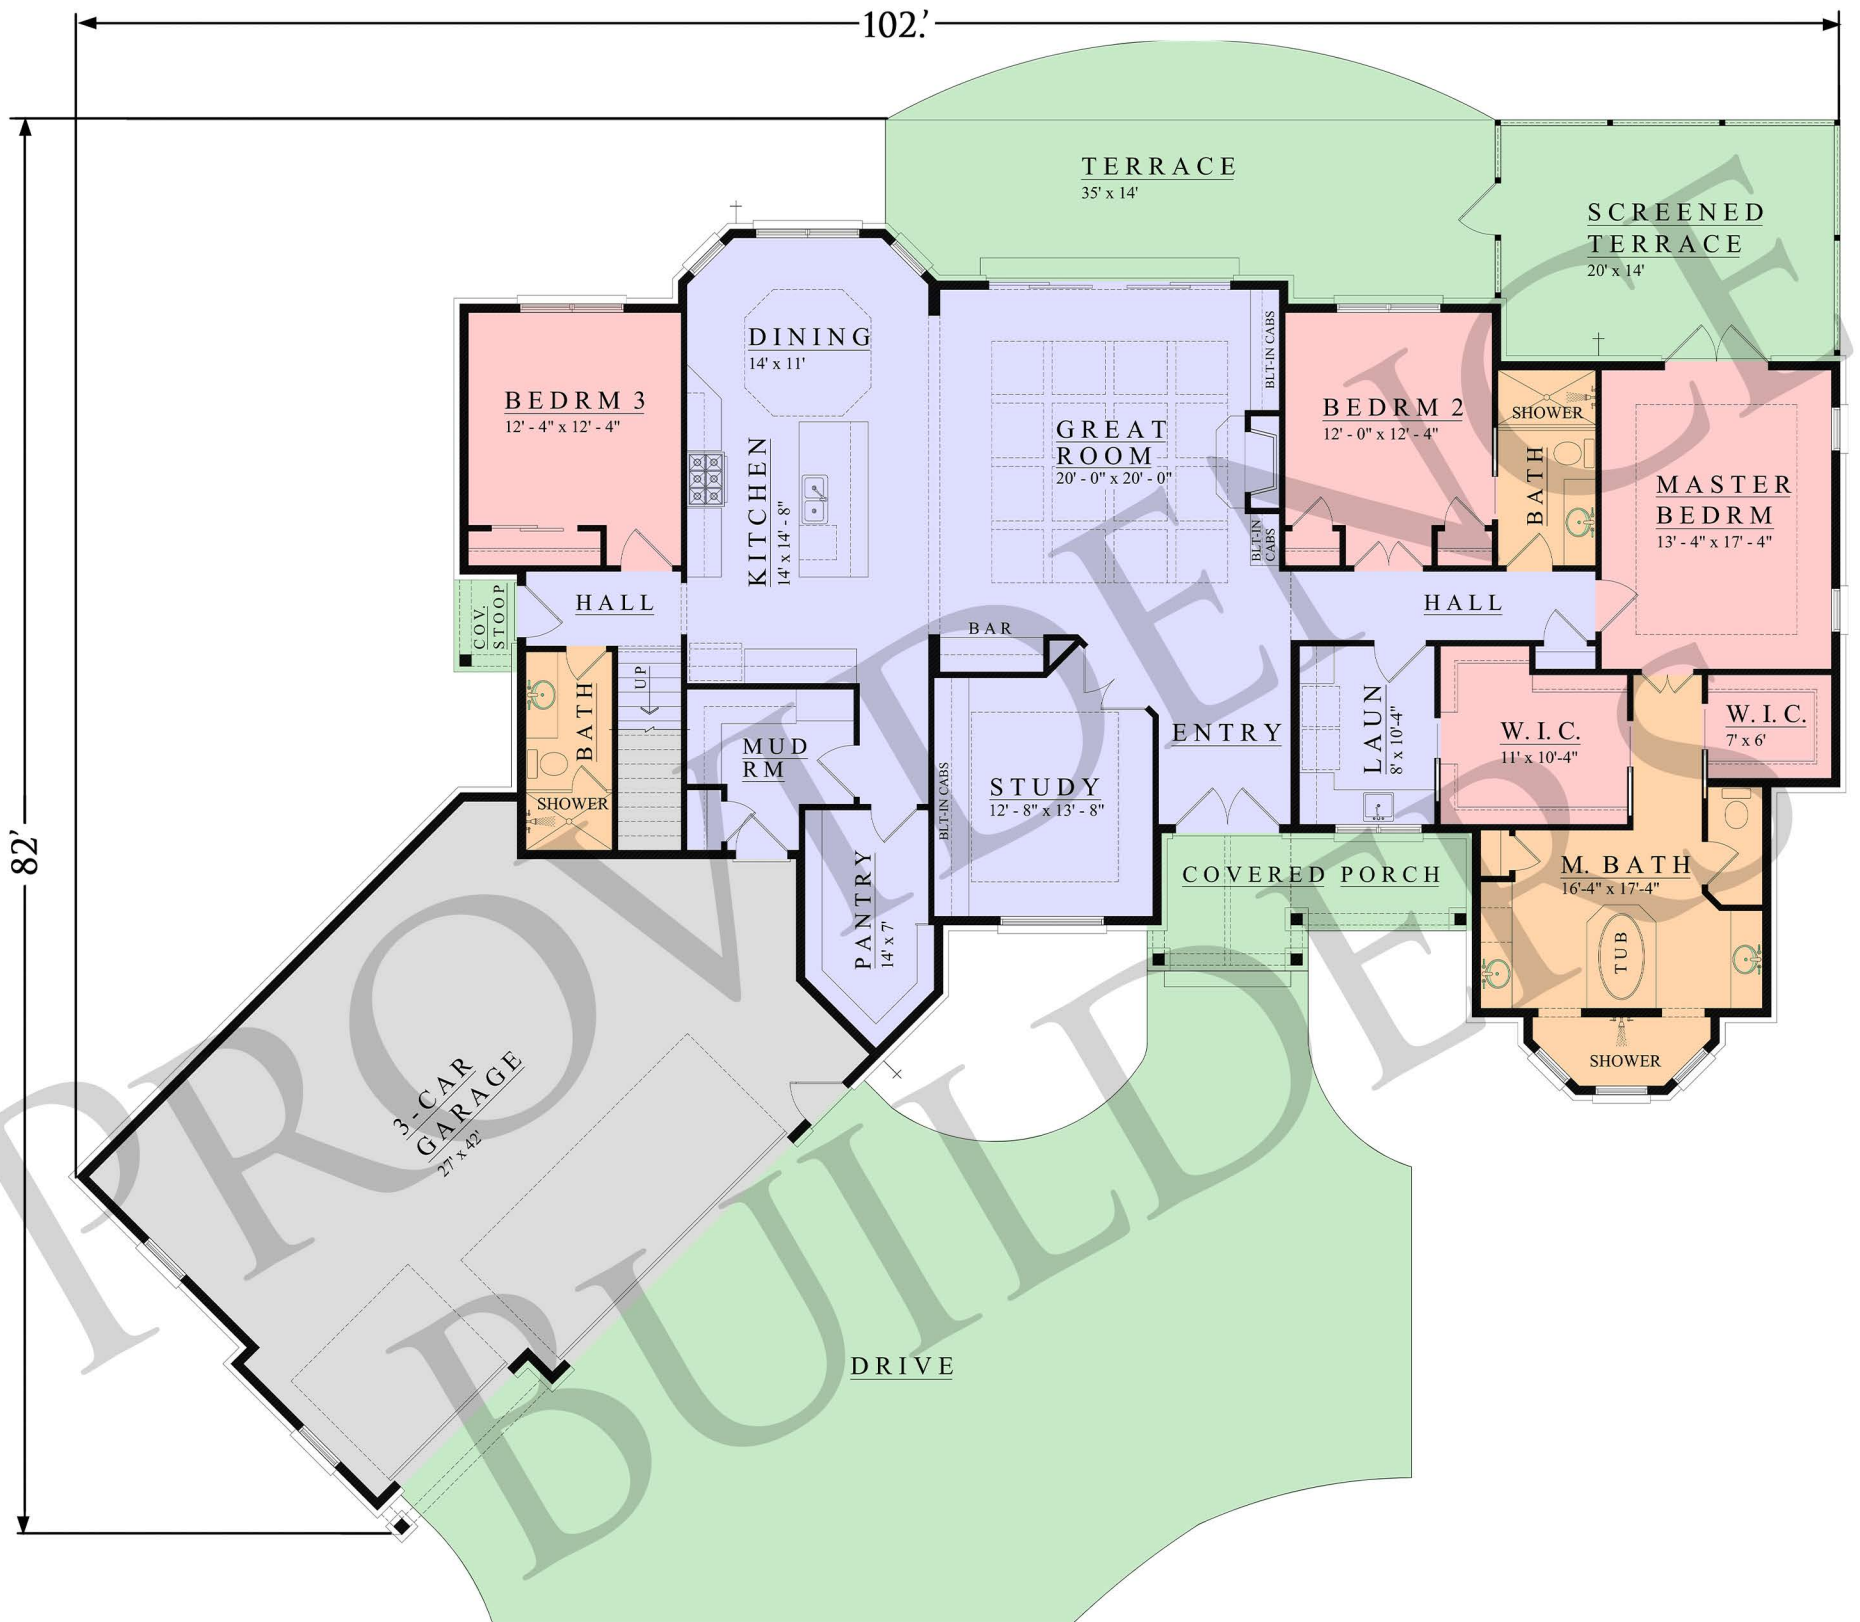

HOWLESTER

3354 SQUARE FEET | 4 BEDS | 4 FULL BATHS |
3 CAR GARAGE | RANCH

Call us at 865.816.6688 for more information

www.providence-tennesse.com 600 E Broadway, Lenoir City, TN 37771

HOWLESTER

3354 SQUARE FEET | 4 BEDS | 4 FULL BATHS |
3 CAR GARAGE | RANCH

MAIN FLOOR PLAN
2842 SQ. FT.

HOWLESTER

3354 SQUARE FEET | 4 BEDS | 4 FULL BATHS |
3 CAR GARAGE | RANCH

UPPER FLOOR PLAN

512 SQ. FT.