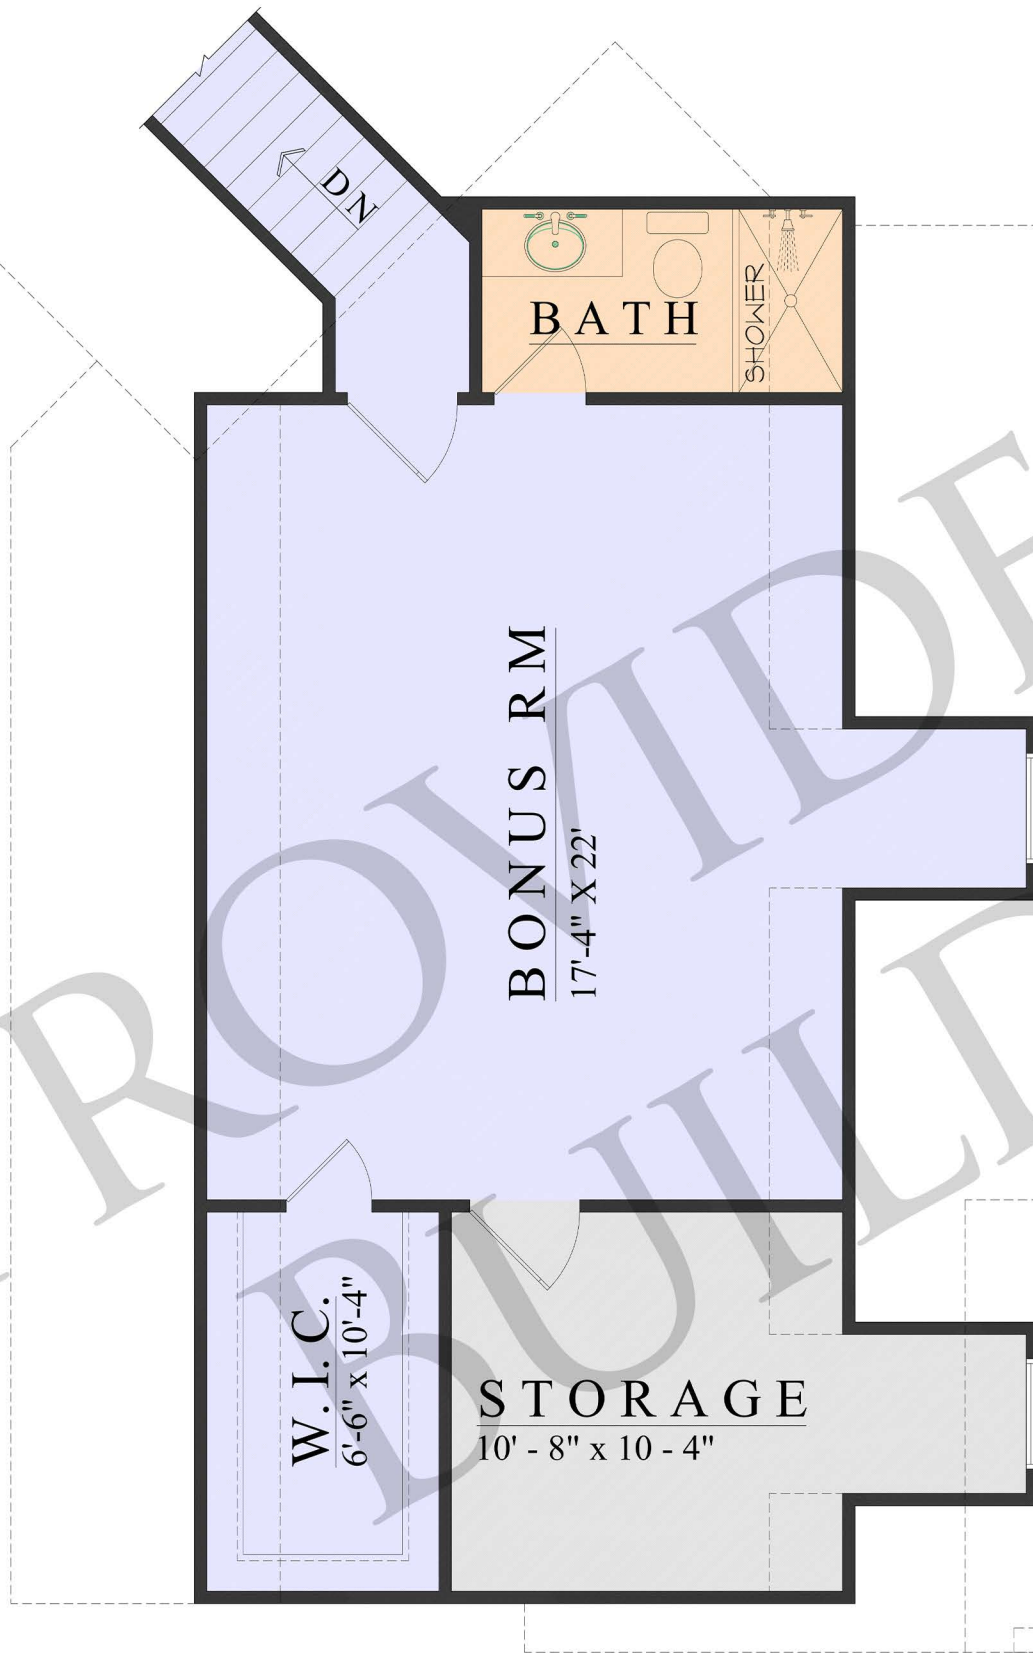

HOWLESTER

3354 SQUARE FEET | 4 BEDS | 4 FULL BATHS |
3 CAR GARAGE | RANCH

Call us at 865.816.6688 for more information

www.providence-tennesse.com 600 E Broadway, Lenoir City, TN 37771

HOWLESTER

3354 SQUARE FEET | 4 BEDS | 4 FULL BATHS |
3 CAR GARAGE | RANCH

MAIN FLOOR PLAN
2842 SQ. FT.

HOWLESTER

3354 SQUARE FEET | 4 BEDS | 4 FULL BATHS |
3 CAR GARAGE | RANCH

UPPER FLOOR PLAN

512 SQ. FT.