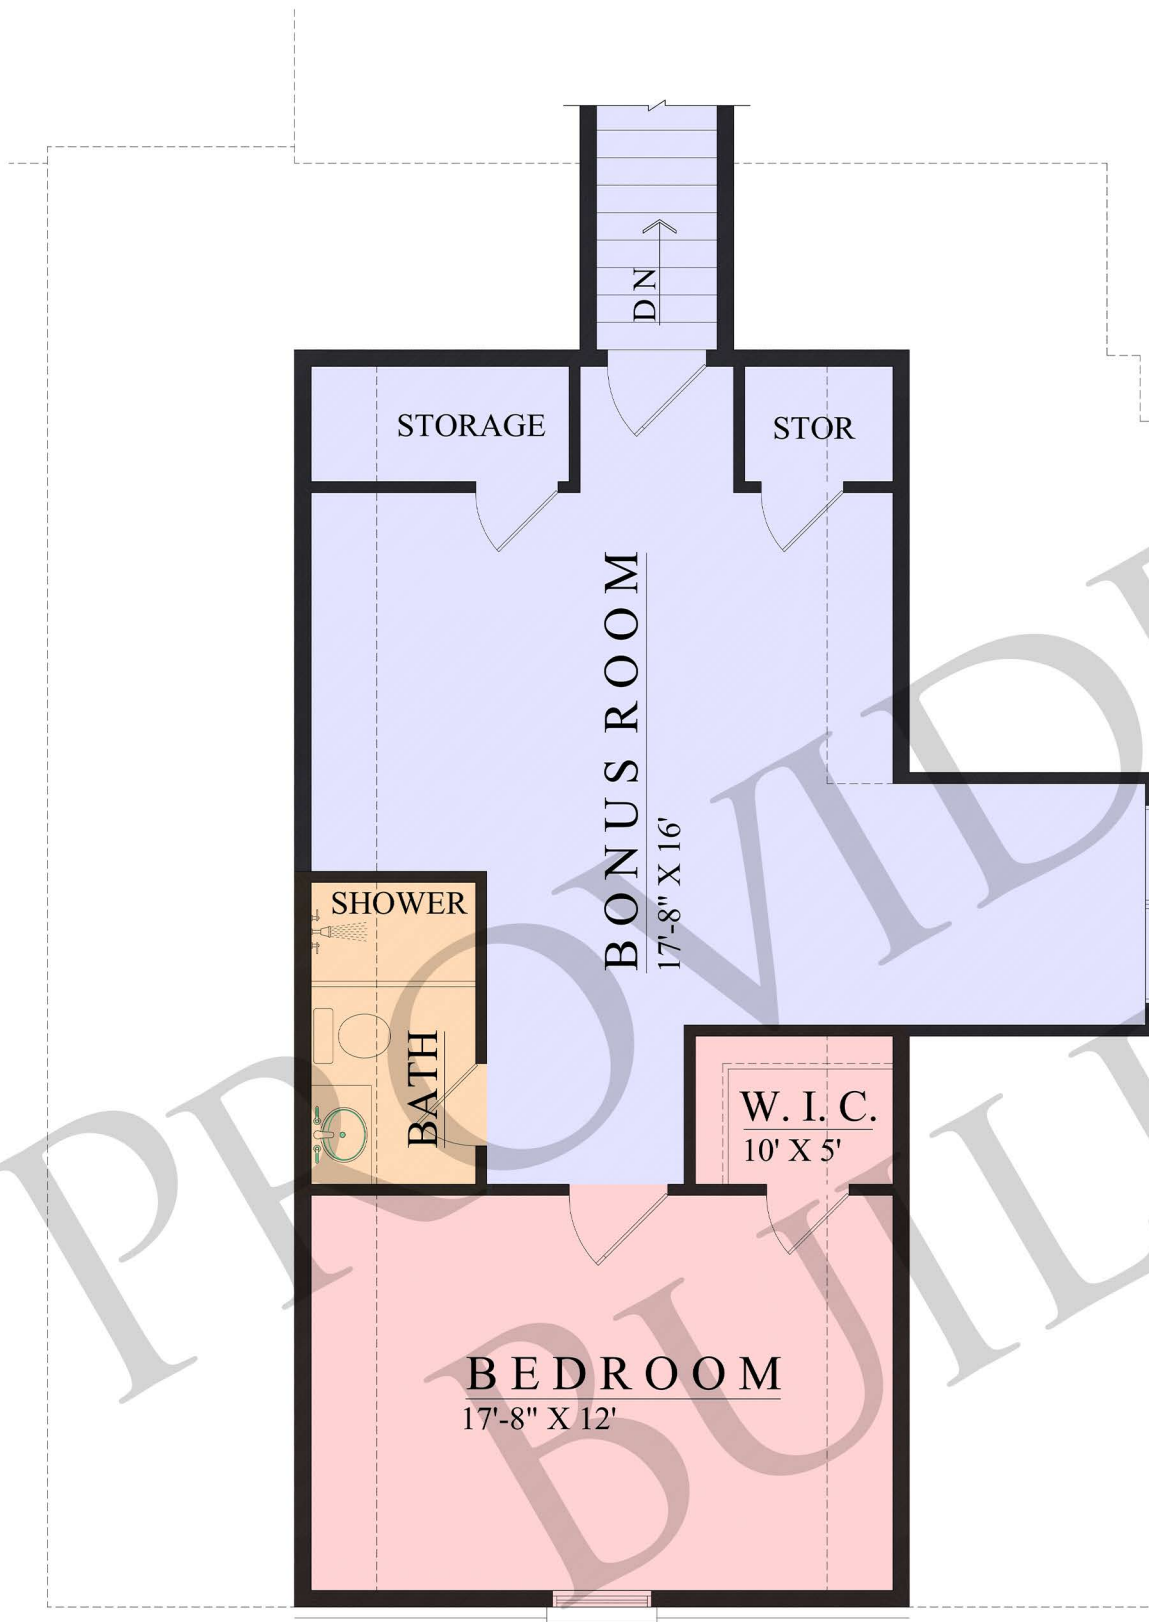

MERLOT II

3644 SQUARE FEET | 4 BEDS | 4 FULL BATHS |
4 CAR GARAGE | RANCH

Call us at 865.816.6688 for more information

www.providence-tennesse.com 600 E Broadway, Lenoir City, TN 37771

MERLOT II

3644 SQUARE FEET | 4 BEDS | 4 FULL BATHS |
4 CAR GARAGE | RANCH

MAIN FLOOR PLAN
2872 SQ. FT.

MERLOT II

3644 SQUARE FEET | 4 BEDS | 4 FULL BATHS |
4 CAR GARAGE | RANCH

UPPER FLOOR PLAN

772 SQ. FT.