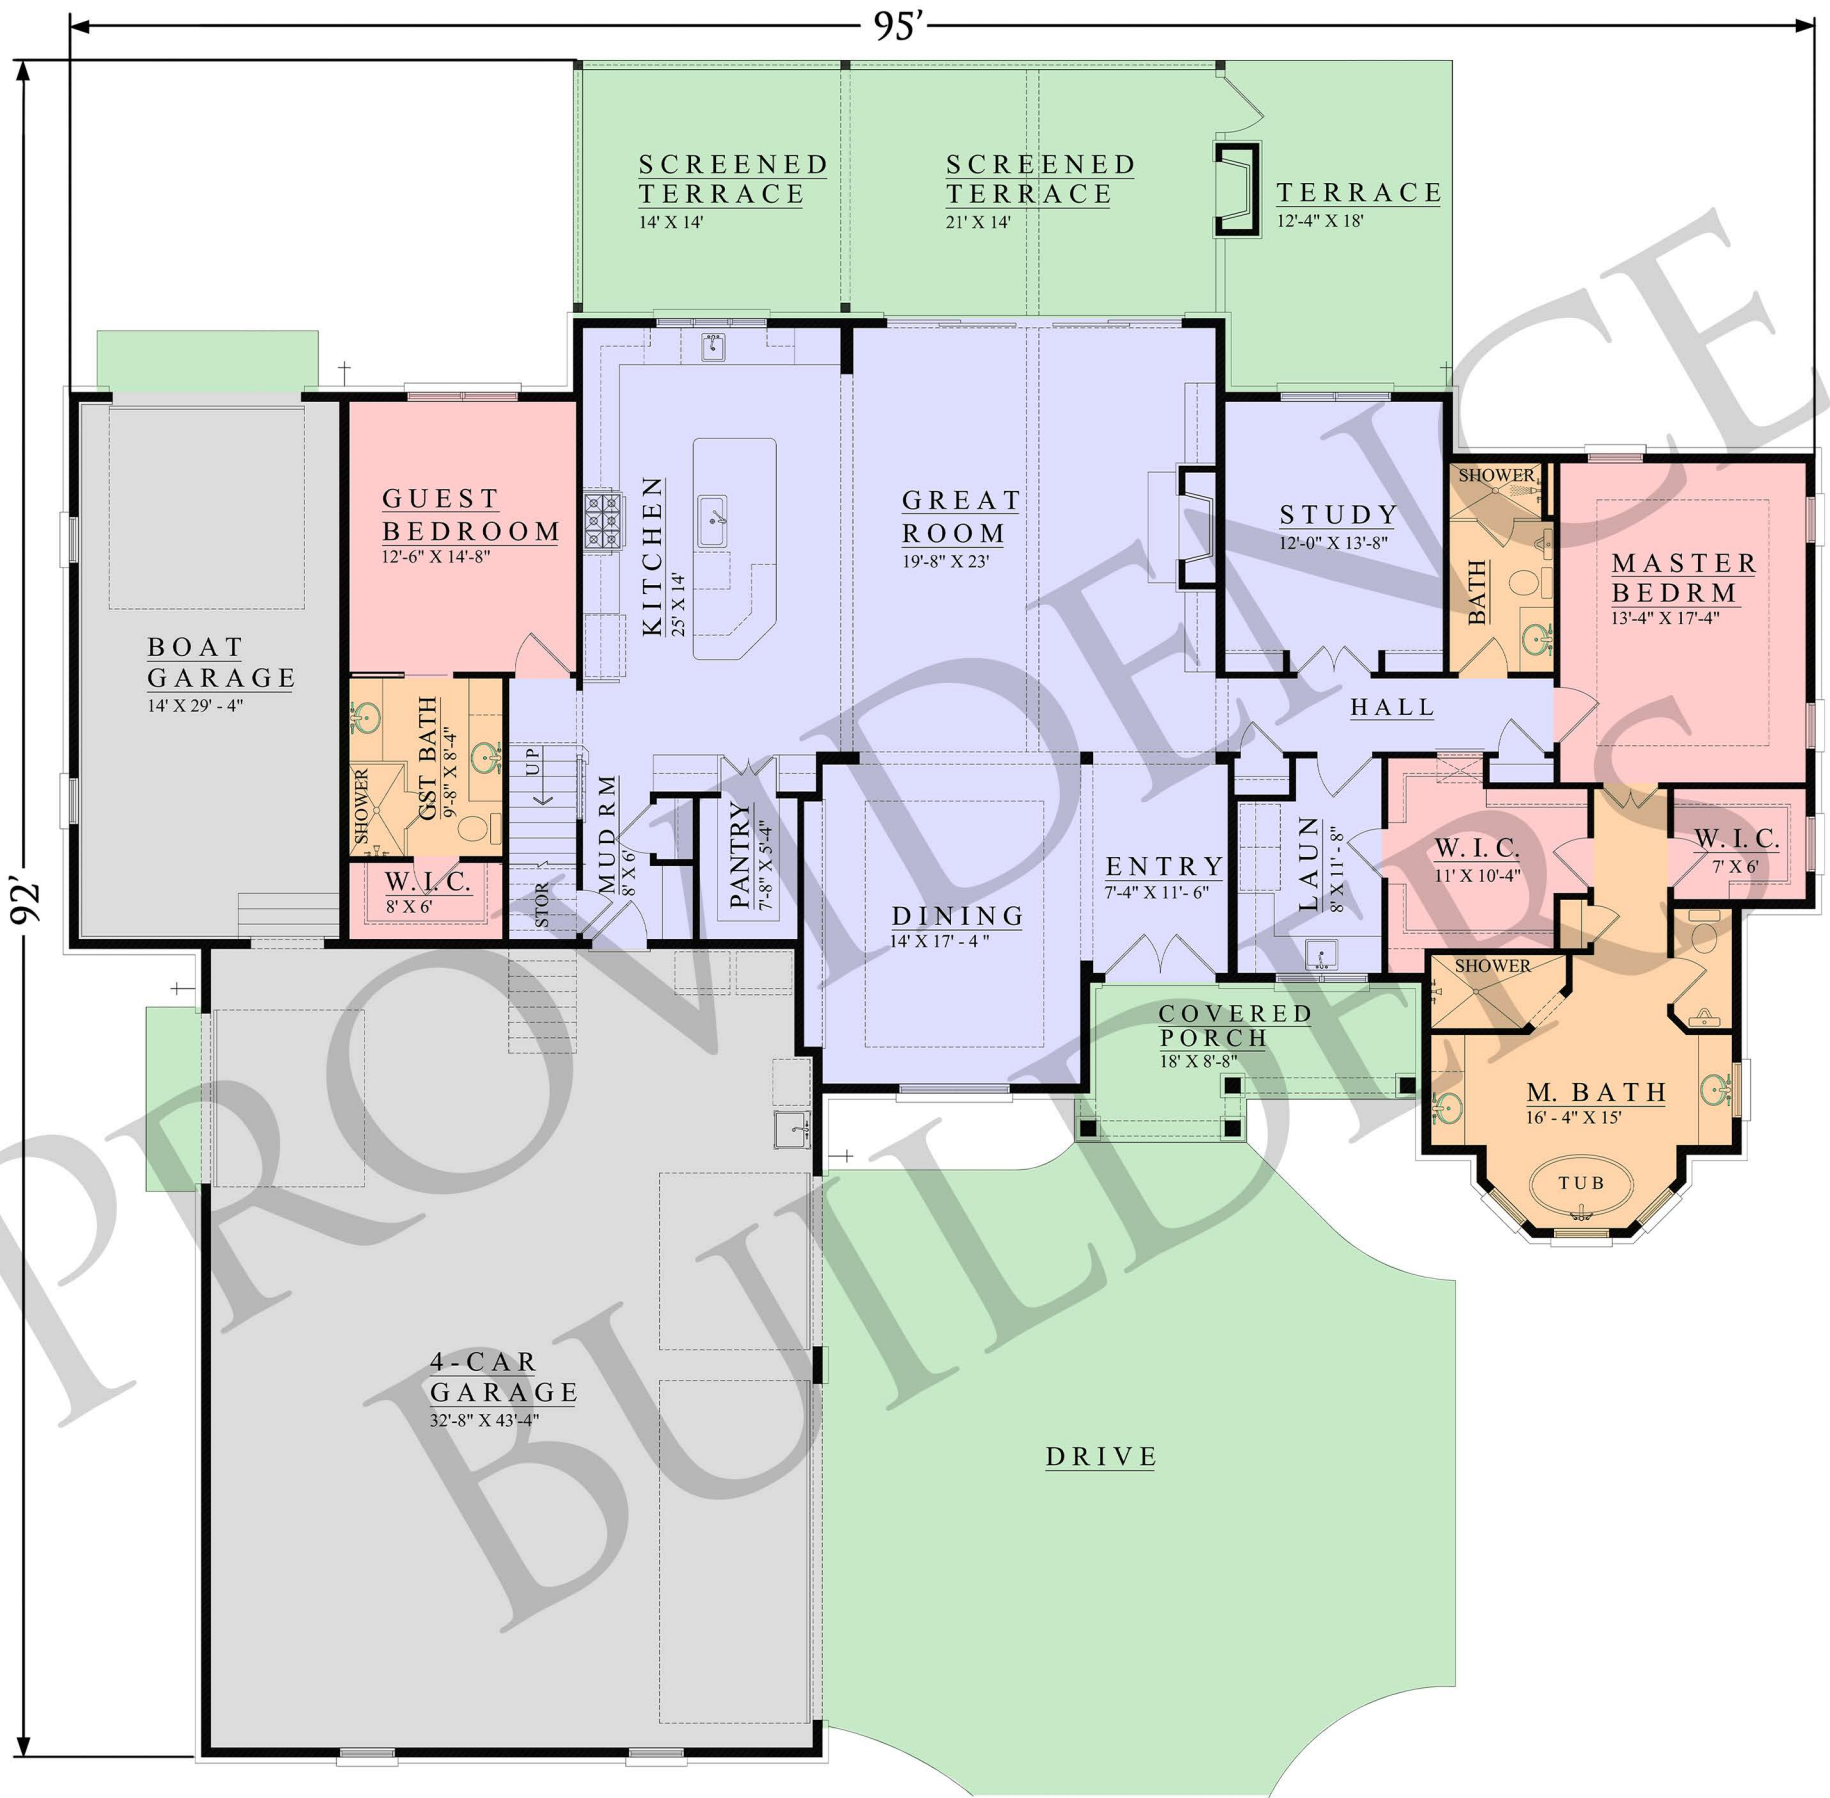

MERLOT II

3644 SQUARE FEET | 4 BEDS | 4 FULL BATHS |
4 CAR GARAGE | RANCH

Call us at 865.816.6688 for more information

www.providence-tennesse.com 600 E Broadway, Lenoir City, TN 37771

MERLOT II

3644 SQUARE FEET | 4 BEDS | 4 FULL BATHS |
4 CAR GARAGE | RANCH

MAIN FLOOR PLAN
2872 SQ. FT.

MERLOT II

3644 SQUARE FEET | 4 BEDS | 4 FULL BATHS |
4 CAR GARAGE | RANCH

UPPER FLOOR PLAN

772 SQ. FT.