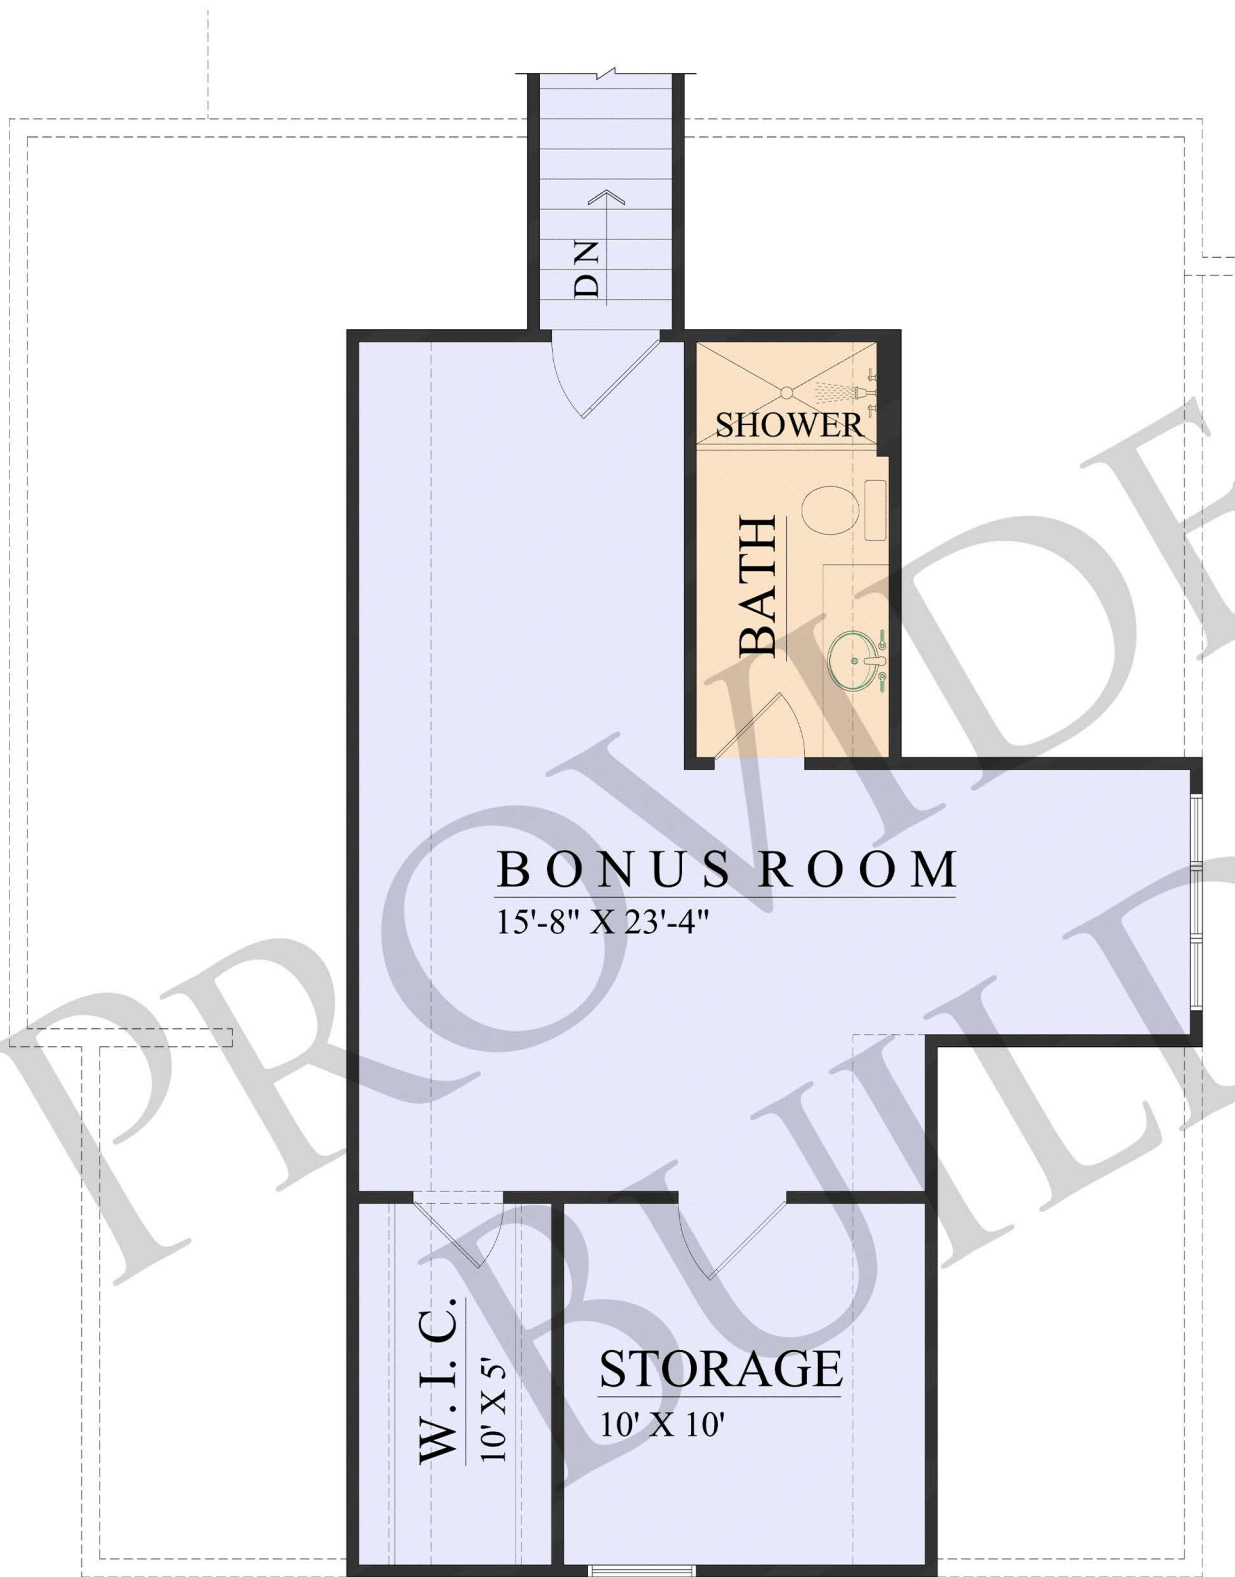

MERLOT

3468 SQUARE FEET | 3 BEDS | 3.5 FULL BATHS |
3 CAR GARAGE | RANCH

Call us at 865.816.6688 for more information

www.providence-tennesse.com 600 E Broadway, Lenoir City, TN 37771

MERLOT

3468 SQUARE FEET | 3 BEDS | 3.5 FULL BATHS |
3 CAR GARAGE | RANCH

MAIN FLOOR PLAN
2858 SQ. FT.

MERLOT

3468 SQUARE FEET | 3 BEDS | 3.5 FULL BATHS |
3 CAR GARAGE | RANCH

UPPER FLOOR PLAN

610 SQ. FT.