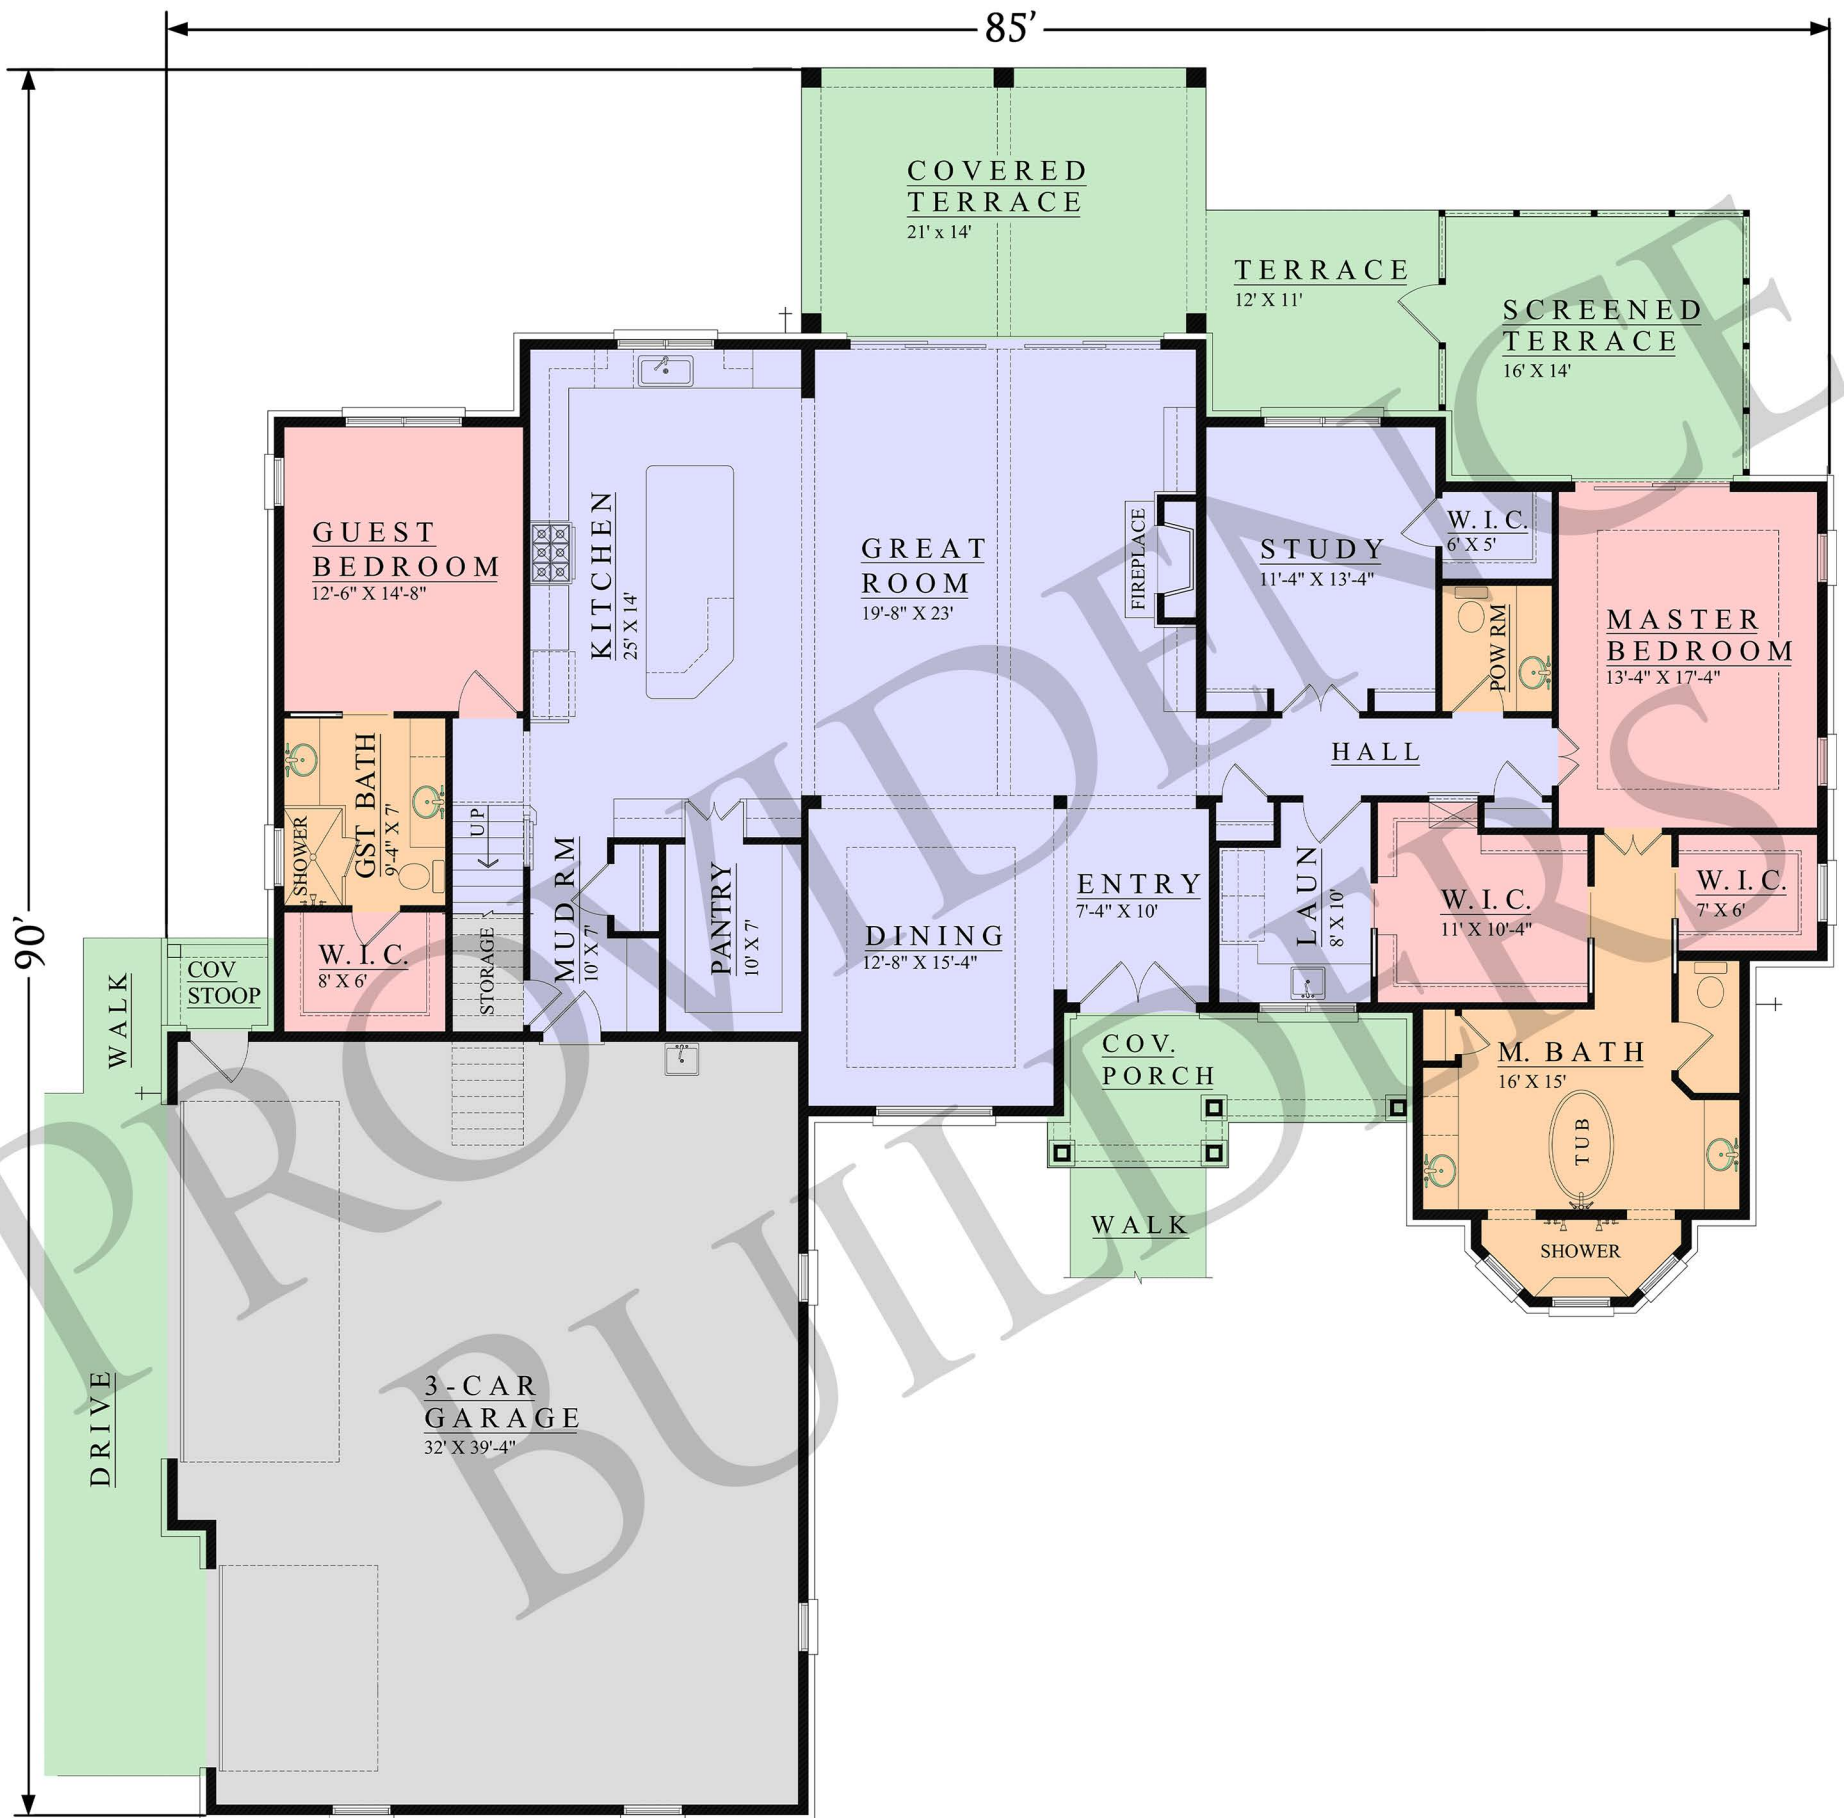

MERLOT

3468 SQUARE FEET | 3 BEDS | 3.5 FULL BATHS |
3 CAR GARAGE | RANCH

Call us at 865.816.6688 for more information

www.providence-tennesse.com 600 E Broadway, Lenoir City, TN 37771

MERLOT

3468 SQUARE FEET | 3 BEDS | 3.5 FULL BATHS |
3 CAR GARAGE | RANCH

MAIN FLOOR PLAN
2858 SQ. FT.

MERLOT

3468 SQUARE FEET | 3 BEDS | 3.5 FULL BATHS |
3 CAR GARAGE | RANCH

UPPER FLOOR PLAN

610 SQ. FT.