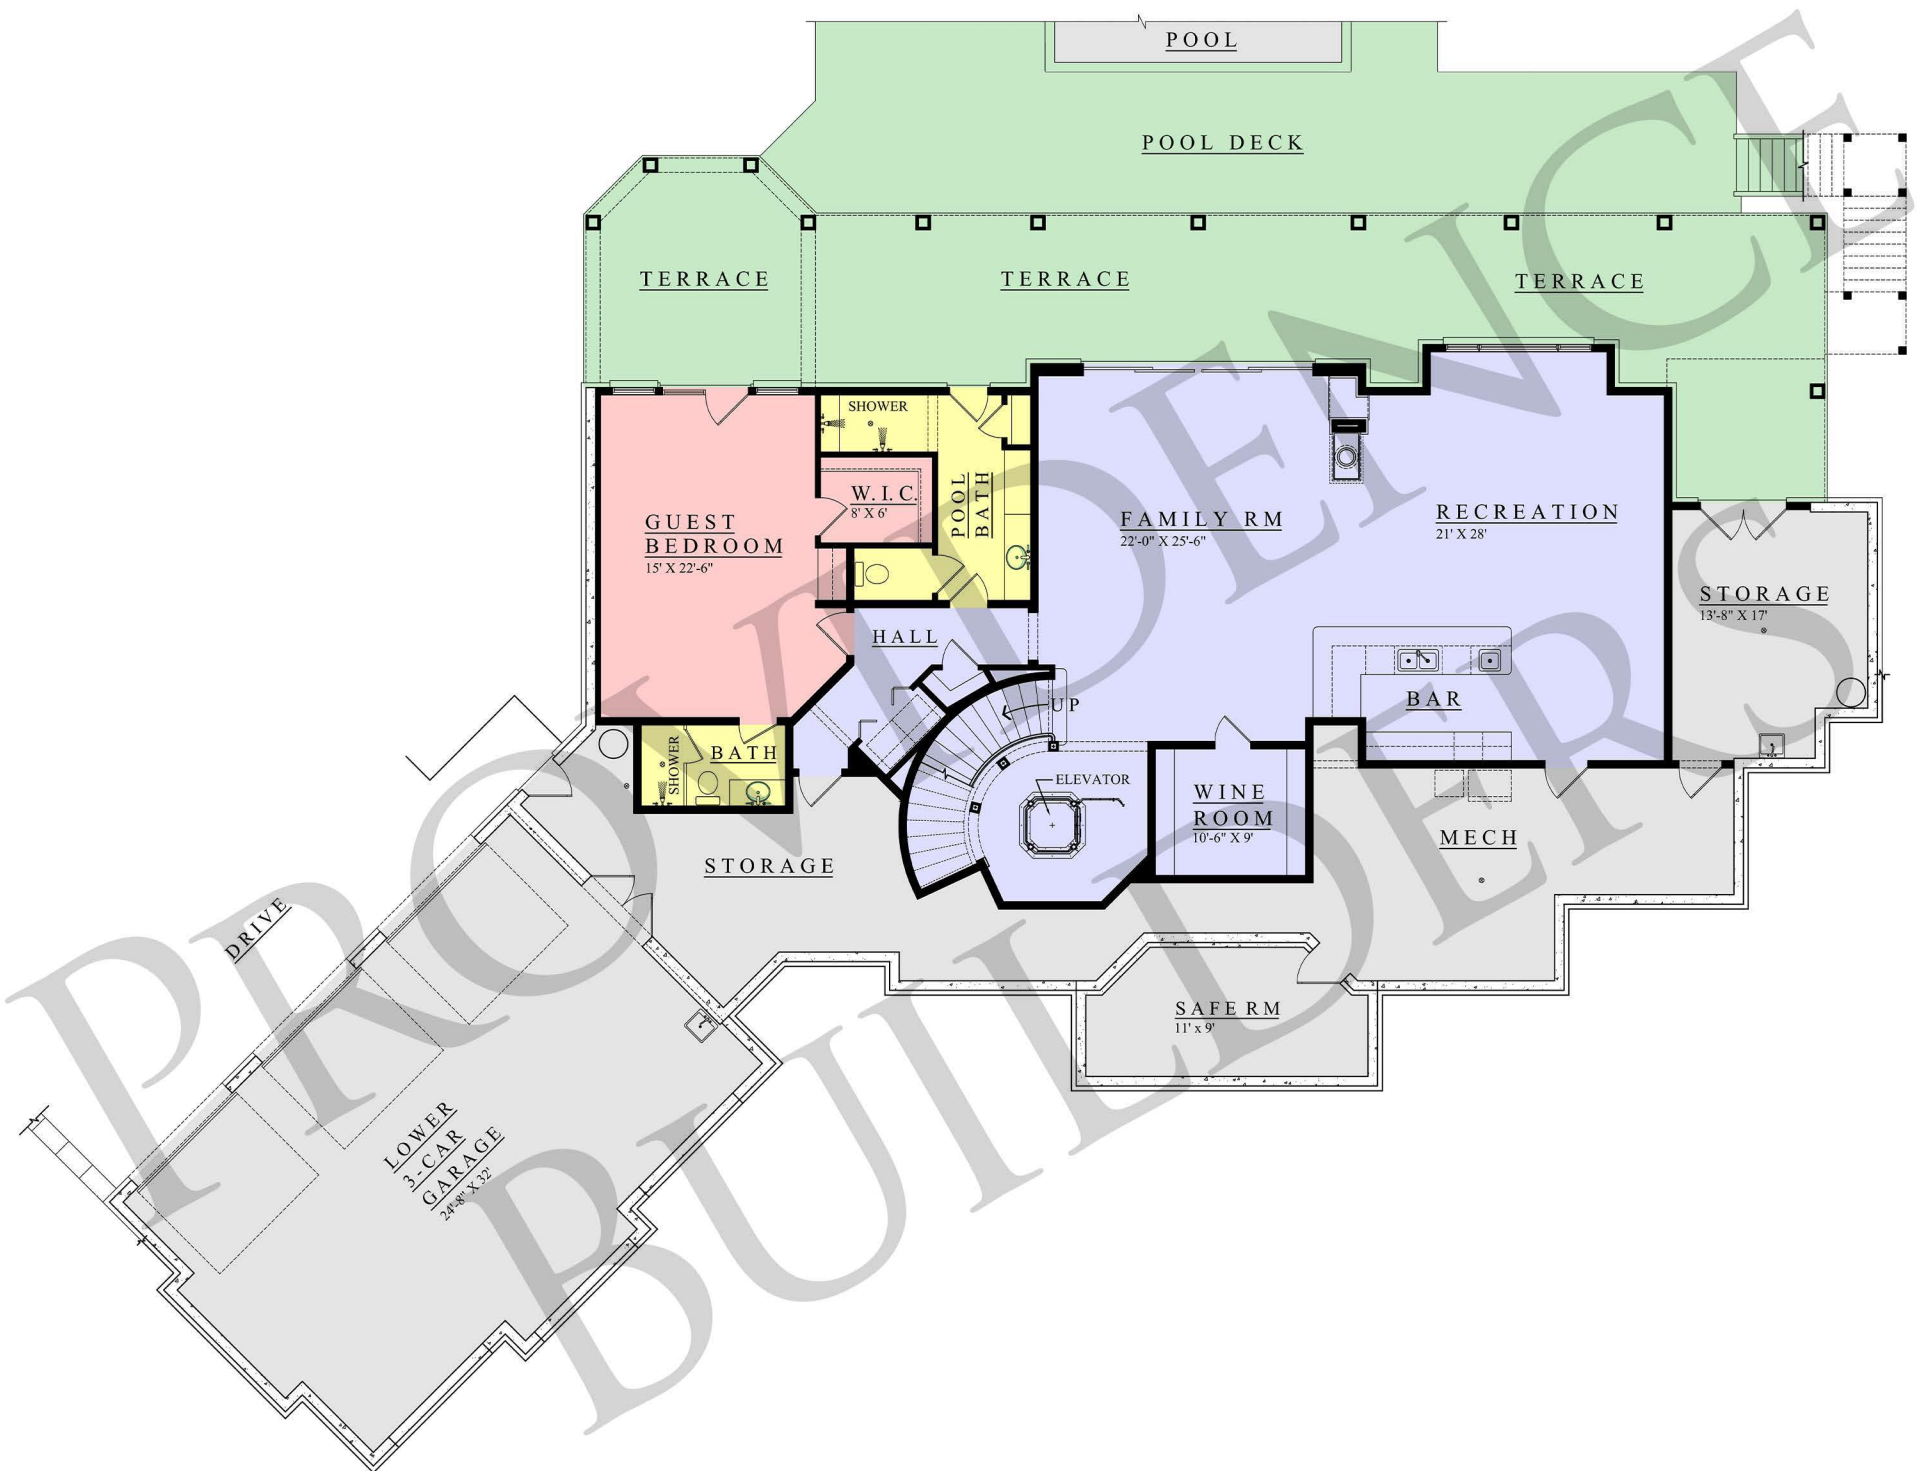

# MONT BLANC

8696 SQUARE FEET | 4 BEDS | 6.5 FULL BATHS |  
6 CAR GARAGE | RANCH WALK OUT

## MAIN FLOOR PLAN

3694 SQ. FT.

Call us at 865.816.6688 for more information

[www.providence-tennesse.com](http://www.providence-tennesse.com) 600 E Broadway, Lenoir City, TN 37771

# MONT BLANC

8696 SQUARE FEET | 4 BEDS | 6.5 FULL BATHS |  
6 CAR GARAGE | RANCH WALK OUT

LOWER FLOOR PLAN  
2344 SQ. FT.

# MONT BLANC

8696 SQUARE FEET | 4 BEDS | 6.5 FULL BATHS |  
6 CAR GARAGE | RANCH WALK OUT

UPPER FLOOR PLAN  
2658 SQ. FT.