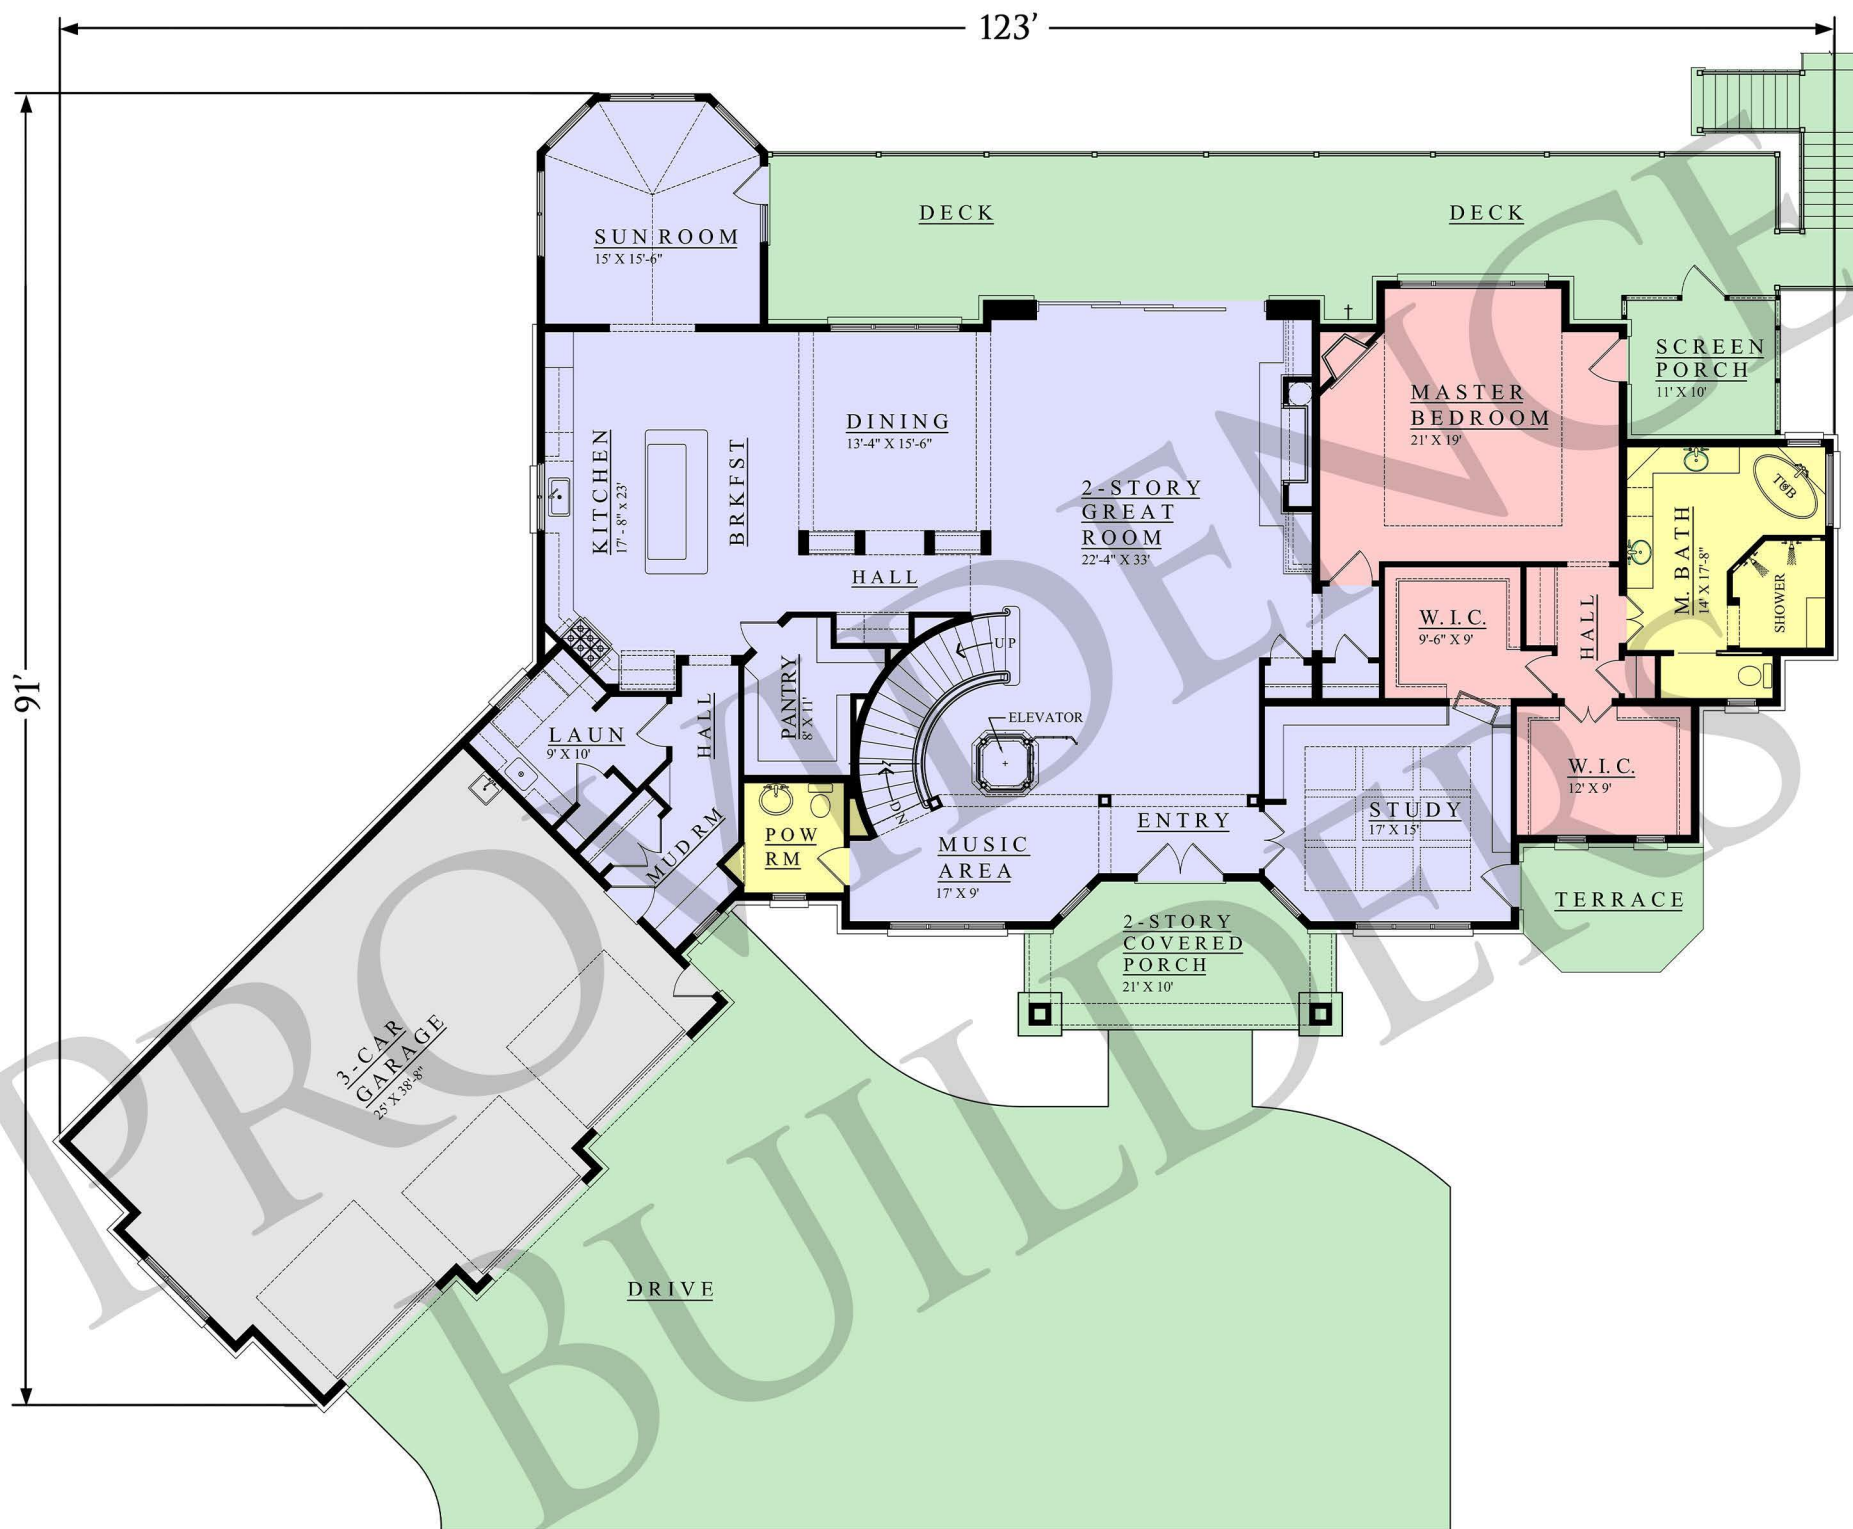

# MONT BLANC

8696 SQUARE FEET | 4 BEDS | 6.5 FULL BATHS |  
6 CAR GARAGE | RANCH WALK OUT

## MAIN FLOOR PLAN

3694 SQ. FT.

Call us at 865.816.6688 for more information

[www.providence-tennesse.com](http://www.providence-tennesse.com) 600 E Broadway, Lenoir City, TN 37771

# MONT BLANC

8696 SQUARE FEET | 4 BEDS | 6.5 FULL BATHS |  
6 CAR GARAGE | RANCH WALK OUT

LOWER FLOOR PLAN  
2344 SQ. FT.

# MONT BLANC

8696 SQUARE FEET | 4 BEDS | 6.5 FULL BATHS |  
6 CAR GARAGE | RANCH WALK OUT

UPPER FLOOR PLAN  
2658 SQ. FT.