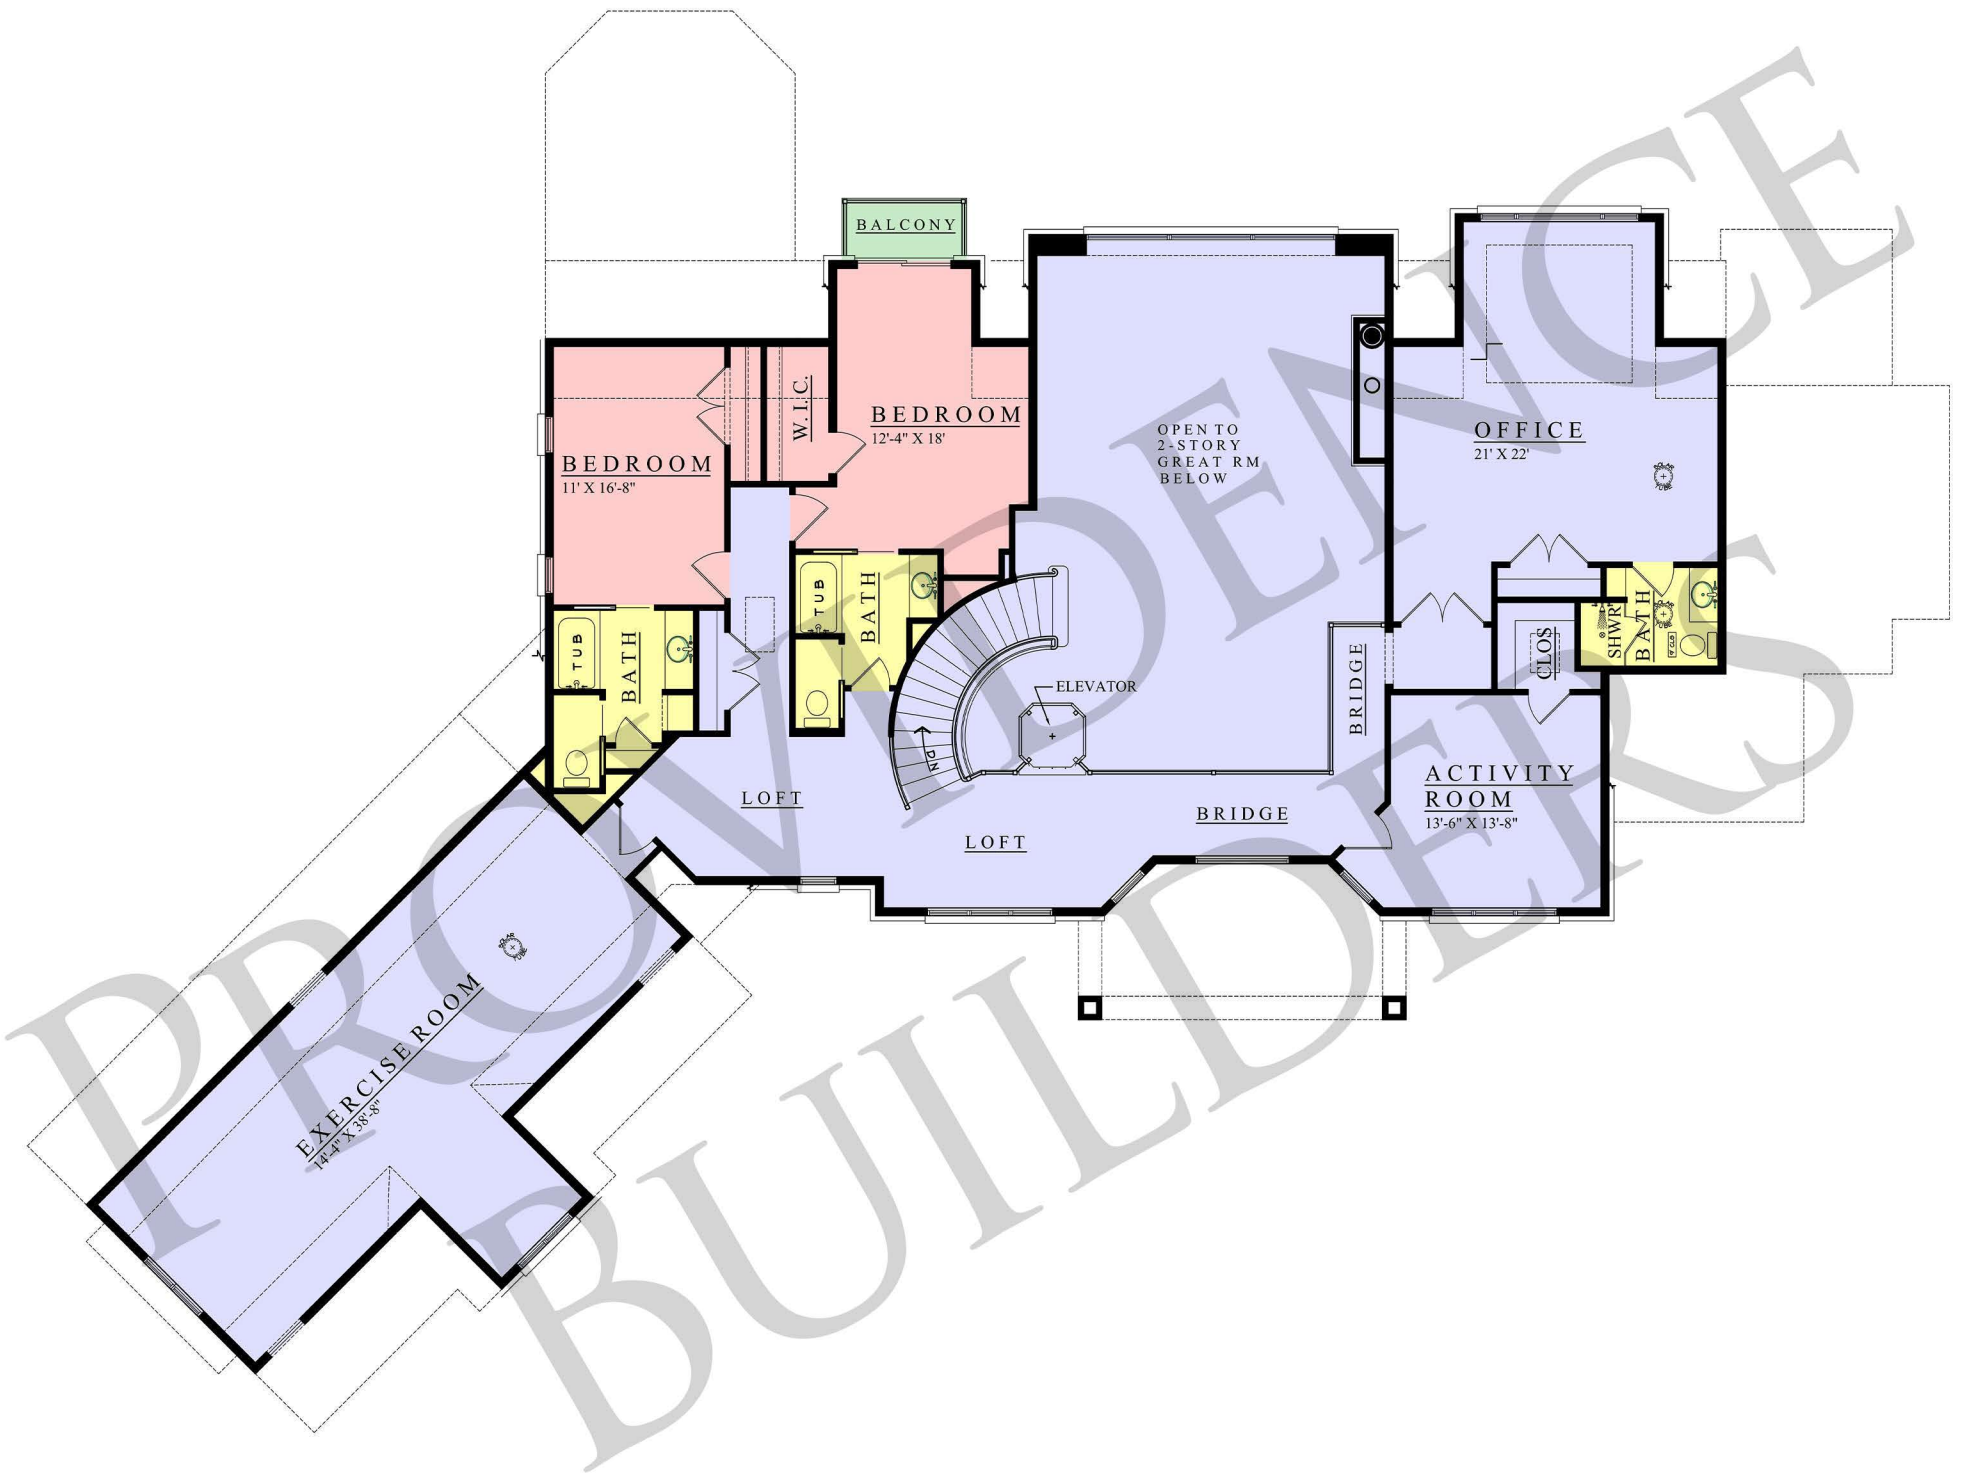

# MONT BLANC

8696 SQUARE FEET | 4 BEDS | 6.5 FULL BATHS |  
6 CAR GARAGE | RANCH WALK OUT

# MONT BLANC

8696 SQUARE FEET | 4 BEDS | 6.5 FULL BATHS |  
6 CAR GARAGE | RANCH WALK OUT

LOWER FLOOR PLAN  
2344 SQ. FT.

# MONT BLANC

8696 SQUARE FEET | 4 BEDS | 6.5 FULL BATHS |  
6 CAR GARAGE | RANCH WALK OUT

UPPER FLOOR PLAN  
2658 SQ. FT.