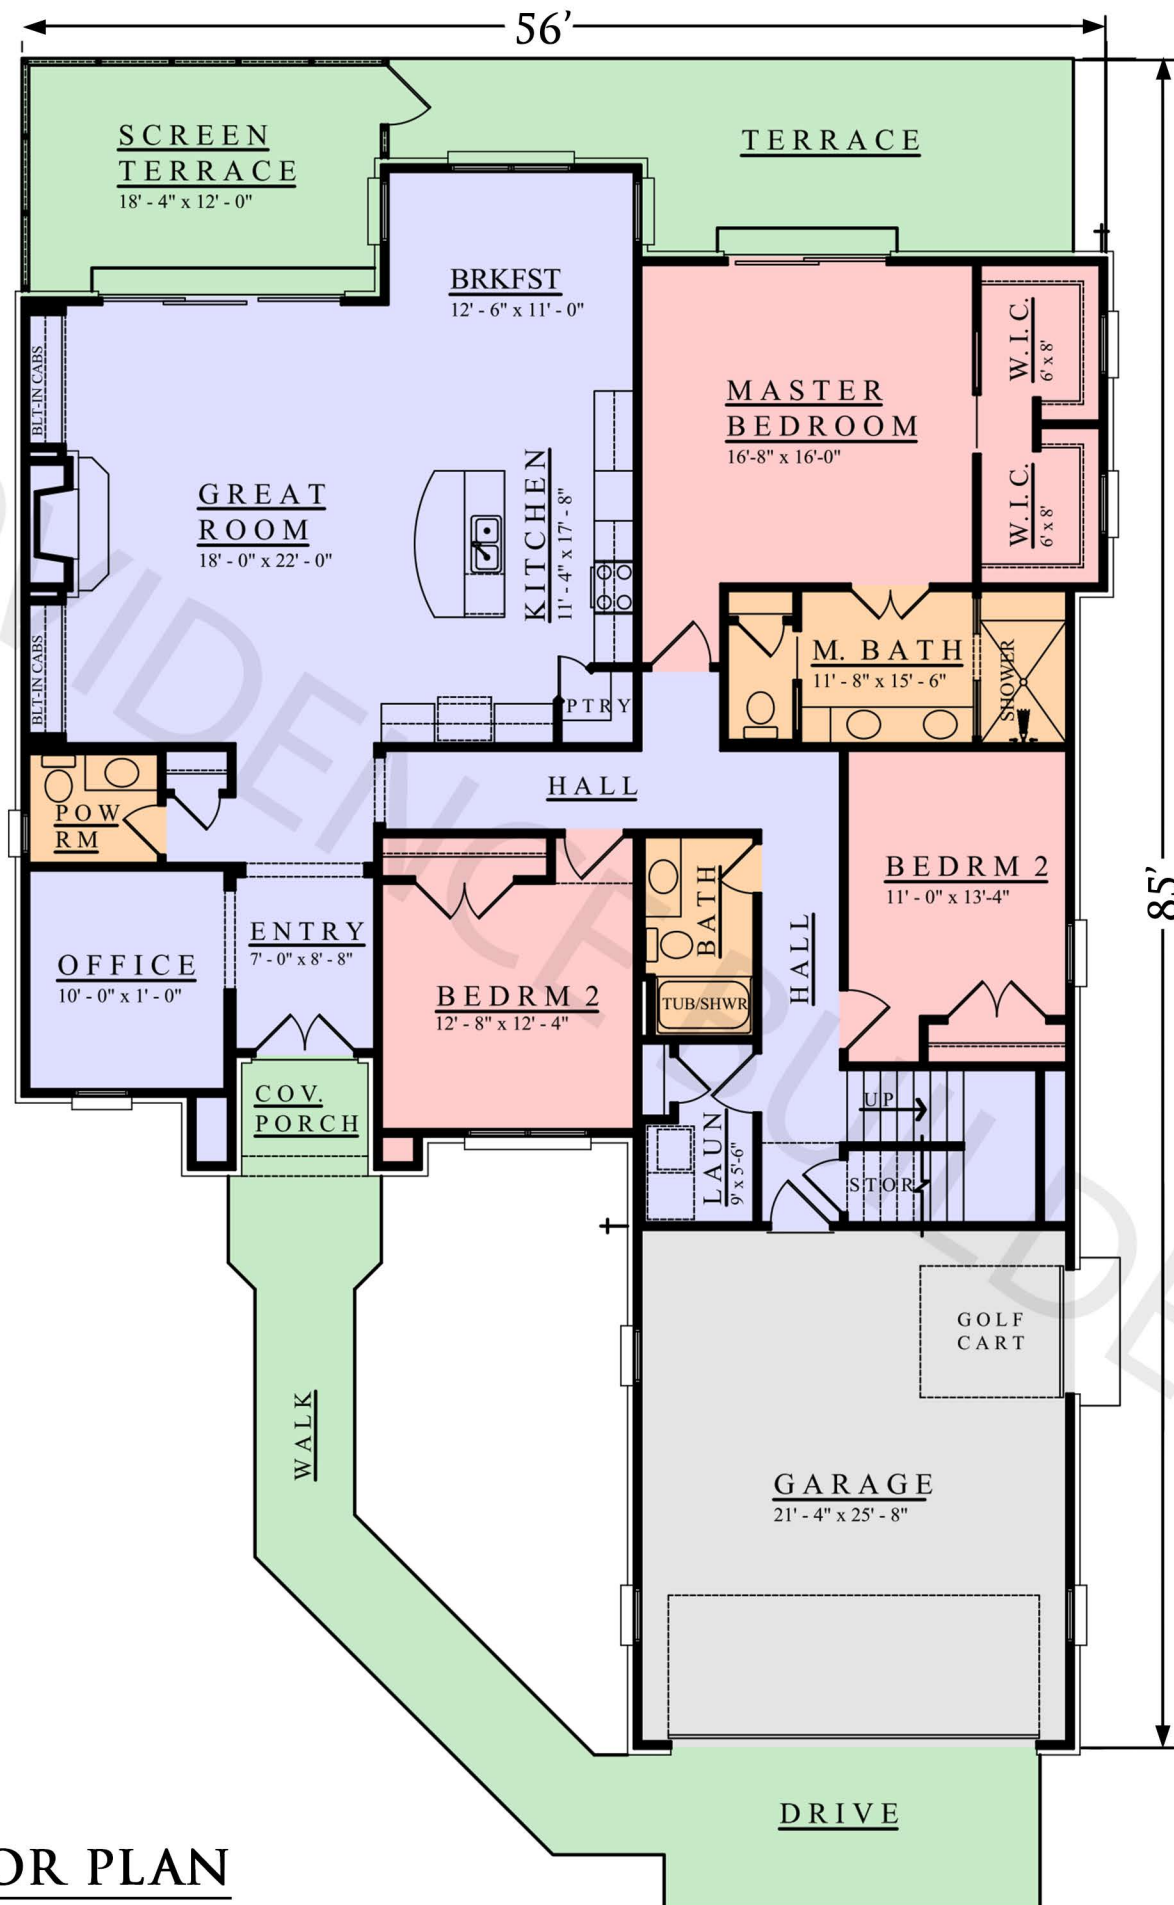

PARADIS

2788 SQUARE FEET | 3 BEDS | 2.5 FULL BATHS |
3 CAR GARAGE | RANCH

Call us at 865.816.6688 for more information

www.providence-tennesse.com 600 E Broadway, Lenoir City, TN 37771

PARADIS

2788 SQUARE FEET | 3 BEDS | 2.5 FULL BATHS |
3 CAR GARAGE | RANCH

MAIN FLOOR PLAN
2436 SQ. FT.

PARADIS

2788 SQUARE FEET | 3 BEDS | 2.5 FULL BATHS |
3 CAR GARAGE | RANCH

UPPER FLOOR PLAN

352 SQ. FT.