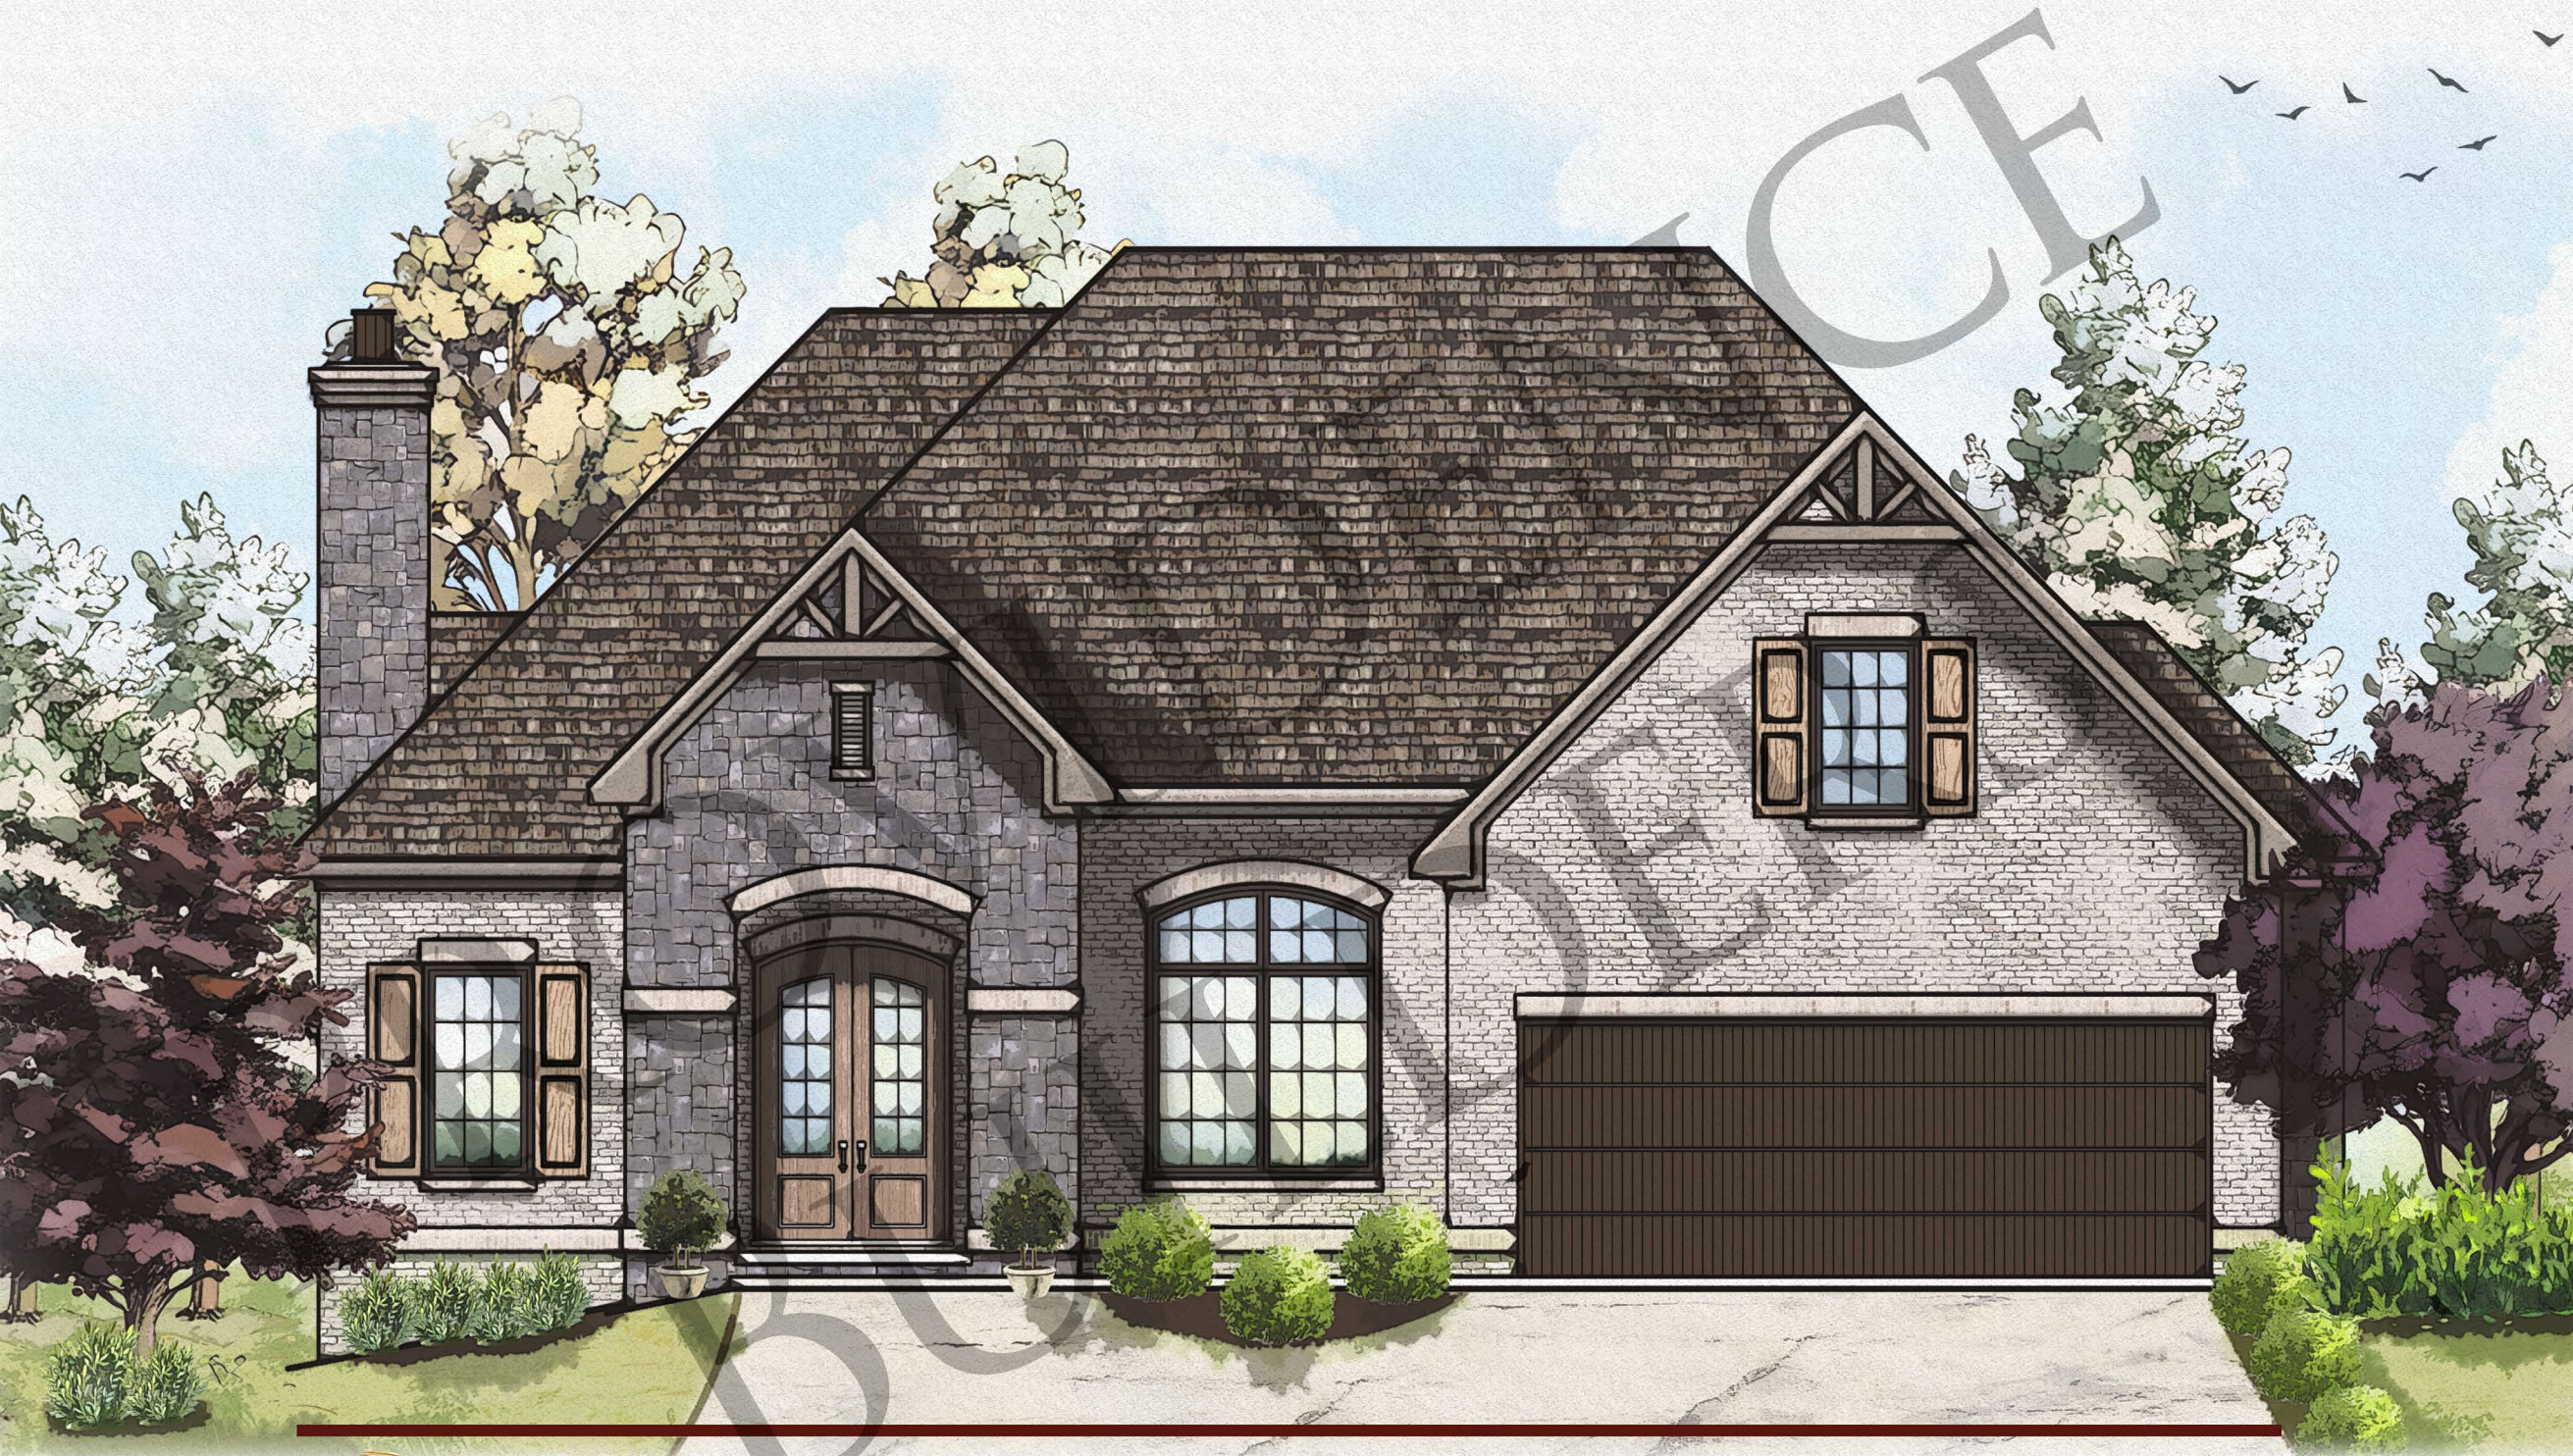

PARADIS

2788 SQUARE FEET | 3 BEDS | 2.5 FULL BATHS |
3 CAR GARAGE | RANCH

Call us at 865.816.6688 for more information

www.providence-tennesse.com 600 E Broadway, Lenoir City, TN 37771

PARADIS

2788 SQUARE FEET | 3 BEDS | 2.5 FULL BATHS |
3 CAR GARAGE | RANCH

MAIN FLOOR PLAN
2436 SQ. FT.

PARADIS

2788 SQUARE FEET | 3 BEDS | 2.5 FULL BATHS |
3 CAR GARAGE | RANCH

UPPER FLOOR PLAN

352 SQ. FT.