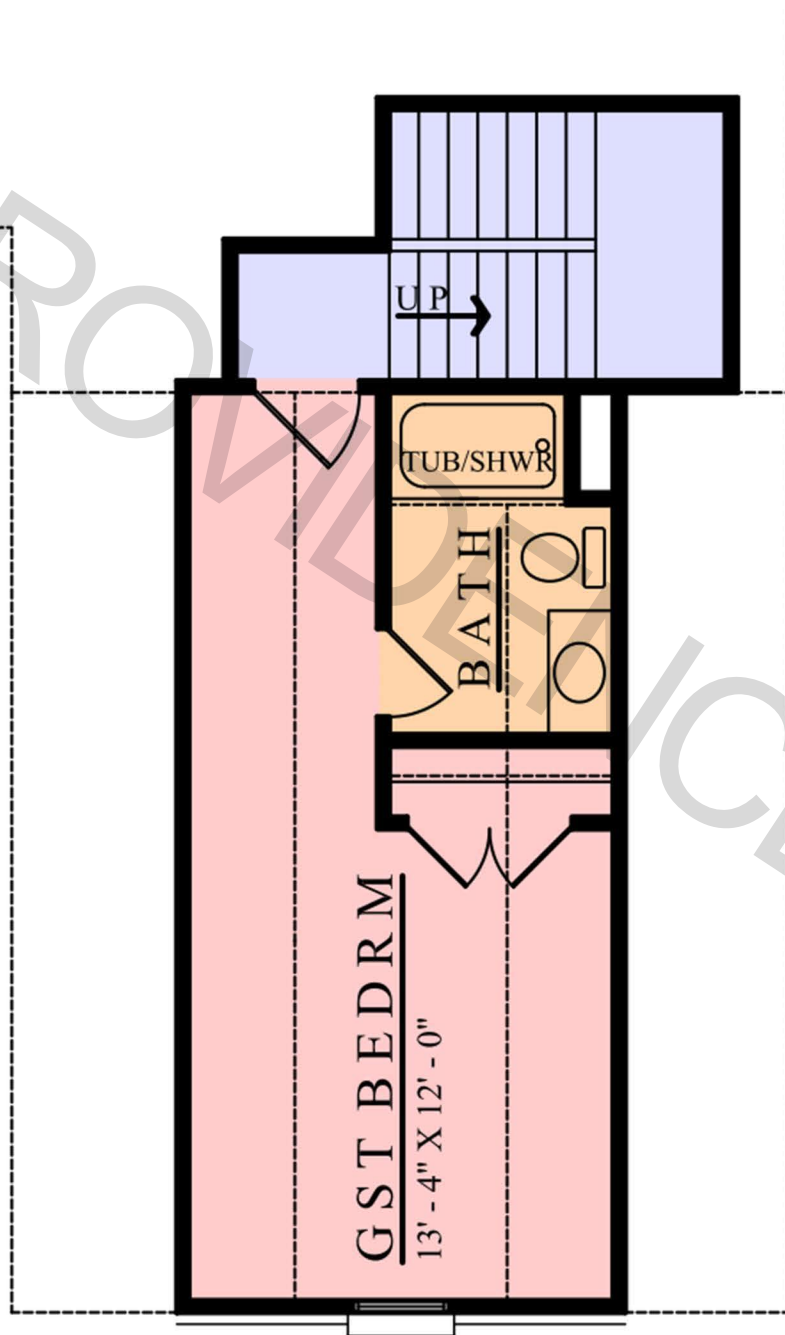

PARADIS

2788 SQUARE FEET | 3 BEDS | 2.5 FULL BATHS |
3 CAR GARAGE | RANCH

Call us at 865.816.6688 for more information

www.providence-tennesse.com 600 E Broadway, Lenoir City, TN 37771

PARADIS

2788 SQUARE FEET | 3 BEDS | 2.5 FULL BATHS |
3 CAR GARAGE | RANCH

MAIN FLOOR PLAN
2436 SQ. FT.

PARADIS

2788 SQUARE FEET | 3 BEDS | 2.5 FULL BATHS |
3 CAR GARAGE | RANCH

UPPER FLOOR PLAN

352 SQ. FT.