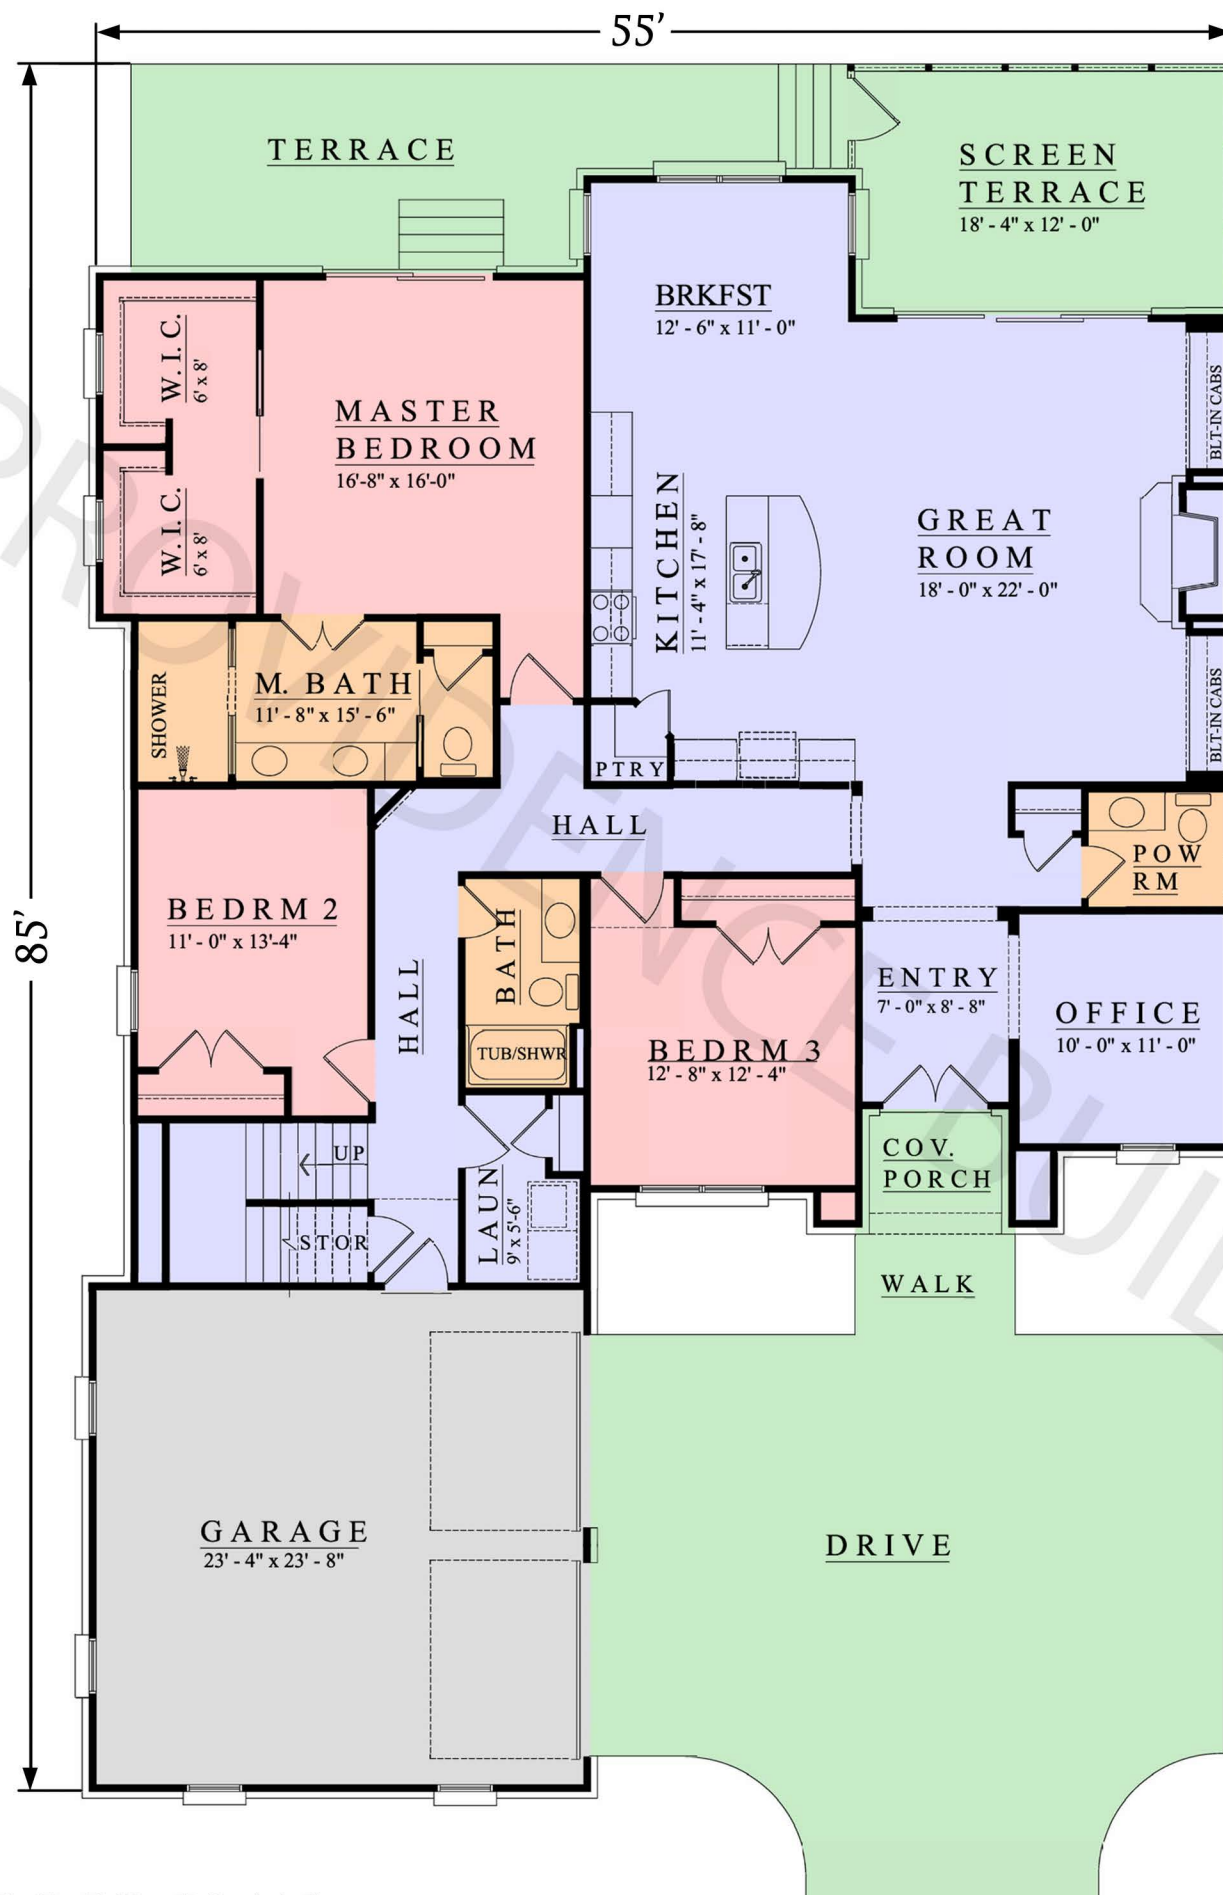

PARADIS II

2828 SQUARE FEET | 4 BEDS | 2.5 FULL BATHS |
2 CAR GARAGE | RANCH

Call us at 865.816.6688 for more information

www.providence-tennesse.com 600 E Broadway, Lenoir City, TN 37771

PARADIS II

2828 SQUARE FEET | 4 BEDS | 2.5 FULL BATHS |
2 CAR GARAGE | RANCH

MAIN FLOOR PLAN
2436 SQ. FT.

PARADIS II

2828 SQUARE FEET | 4 BEDS | 2.5 FULL BATHS |
2 CAR GARAGE | RANCH

UPPER FLOOR PLAN

392 SQ. FT.