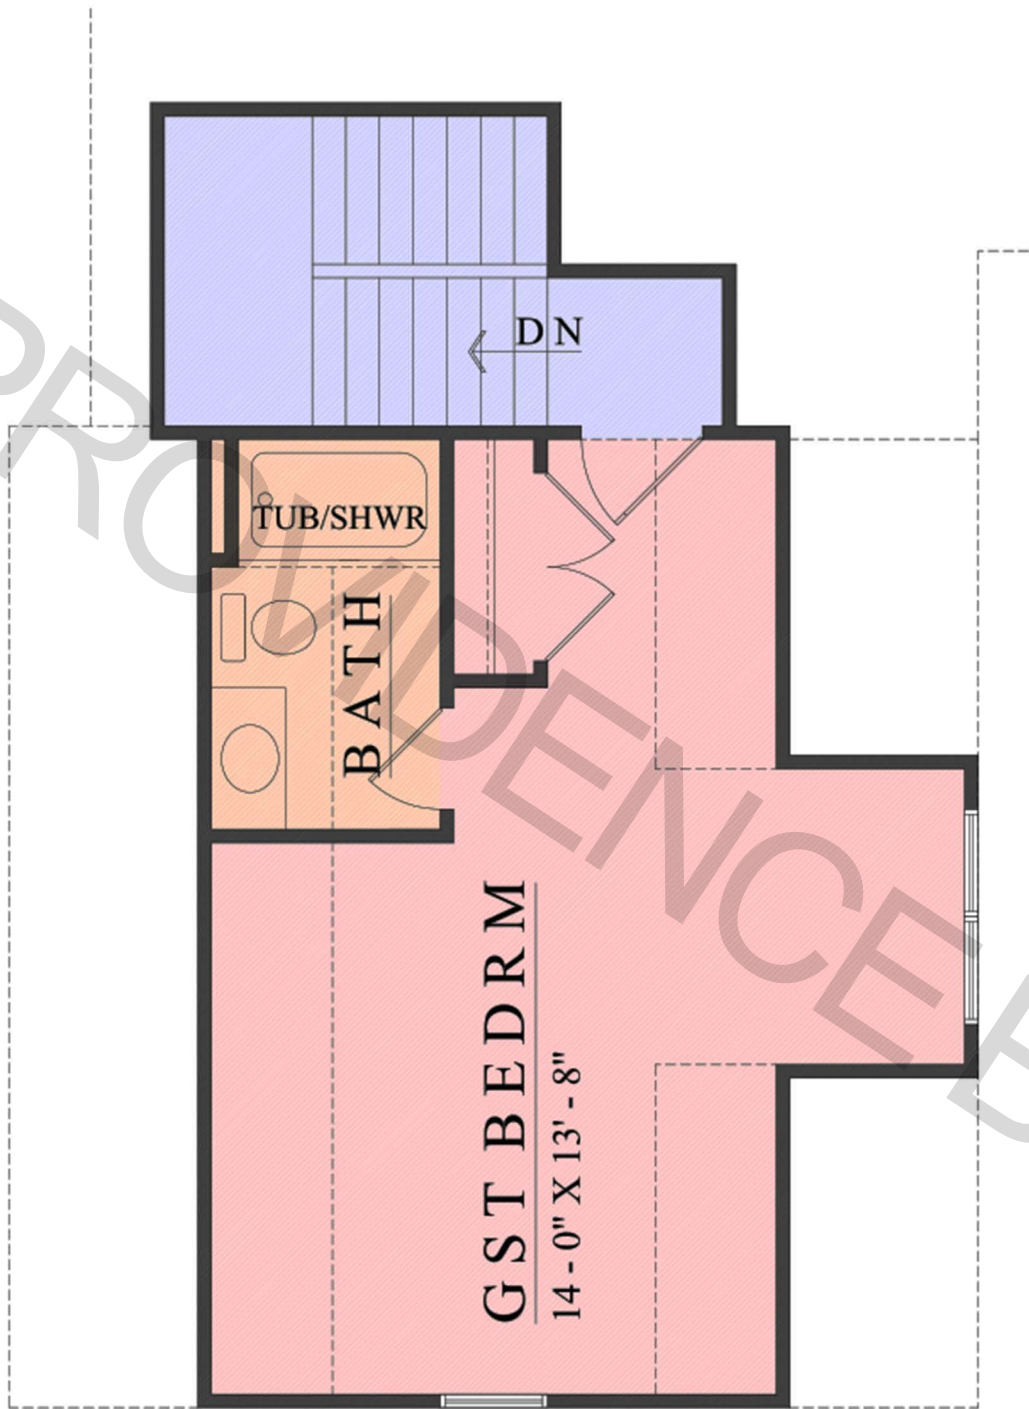

PARADIS II

2828 SQUARE FEET | 4 BEDS | 2.5 FULL BATHS |
2 CAR GARAGE | RANCH

Call us at 865.816.6688 for more information

www.providence-tennesse.com 600 E Broadway, Lenoir City, TN 37771

PARADIS II

2828 SQUARE FEET | 4 BEDS | 2.5 FULL BATHS |
2 CAR GARAGE | RANCH

MAIN FLOOR PLAN
2436 SQ. FT.

PARADIS II

2828 SQUARE FEET | 4 BEDS | 2.5 FULL BATHS |
2 CAR GARAGE | RANCH

UPPER FLOOR PLAN

392 SQ. FT.