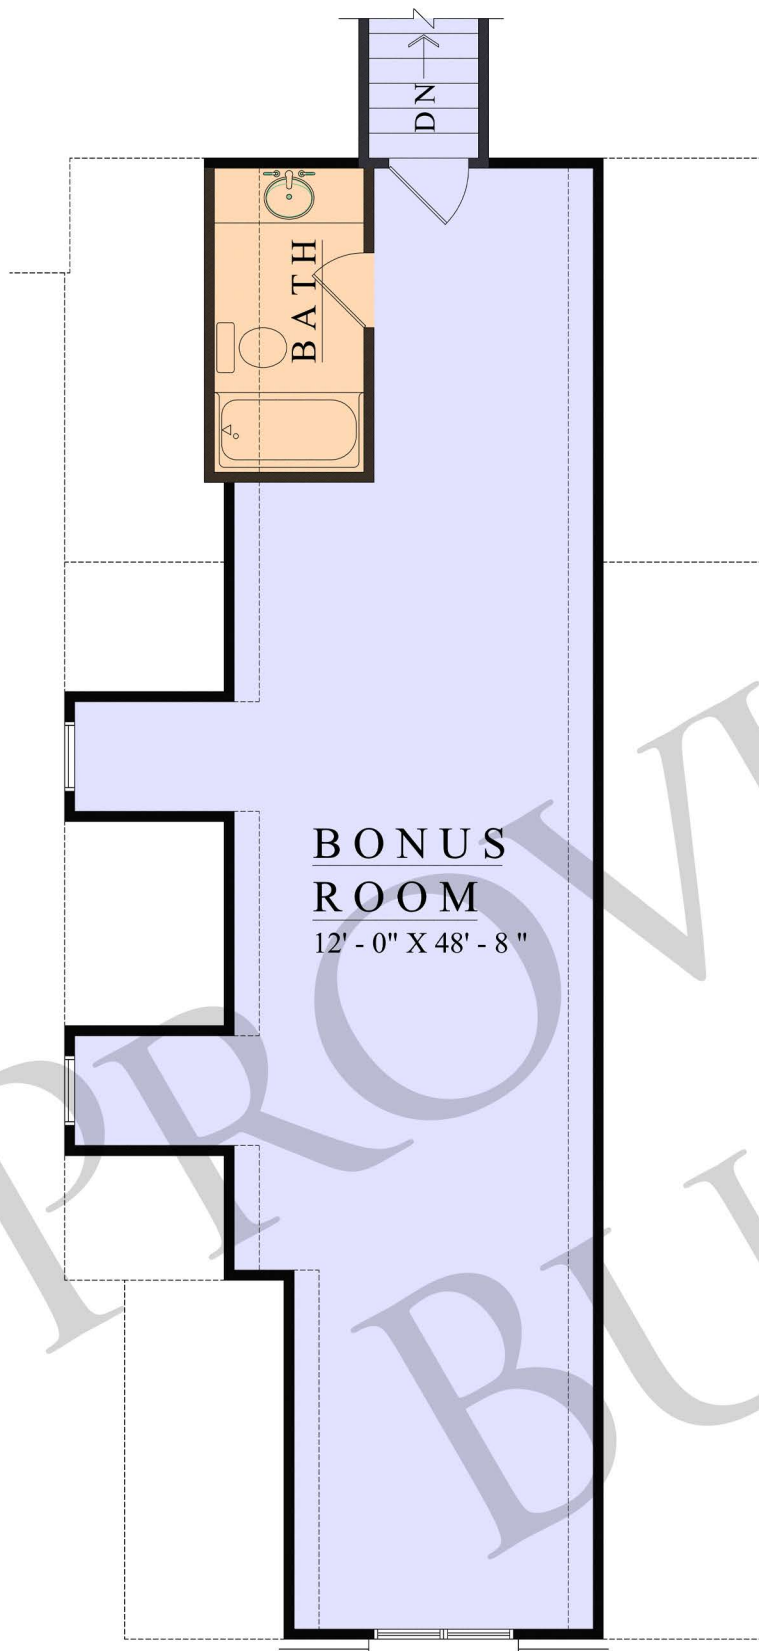

SABRE II

3278 SQUARE FEET | 4 BEDS | 4 FULL BATHS |
3 CAR GARAGE | RANCH

Call us at 865.816.6688 for more information

www.providence-tennesse.com 600 E Broadway, Lenoir City, TN 37771

SABRE II

3278 SQUARE FEET | 4 BEDS | 4 FULL BATHS |
3 CAR GARAGE | RANCH

MAIN FLOOR PLAN
2624 SQ. FT.

SABRE II

3278 SQUARE FEET | 4 BEDS | 4 FULL BATHS |
3 CAR GARAGE | RANCH

UPPER FLOOR PLAN

654 SQ. FT.