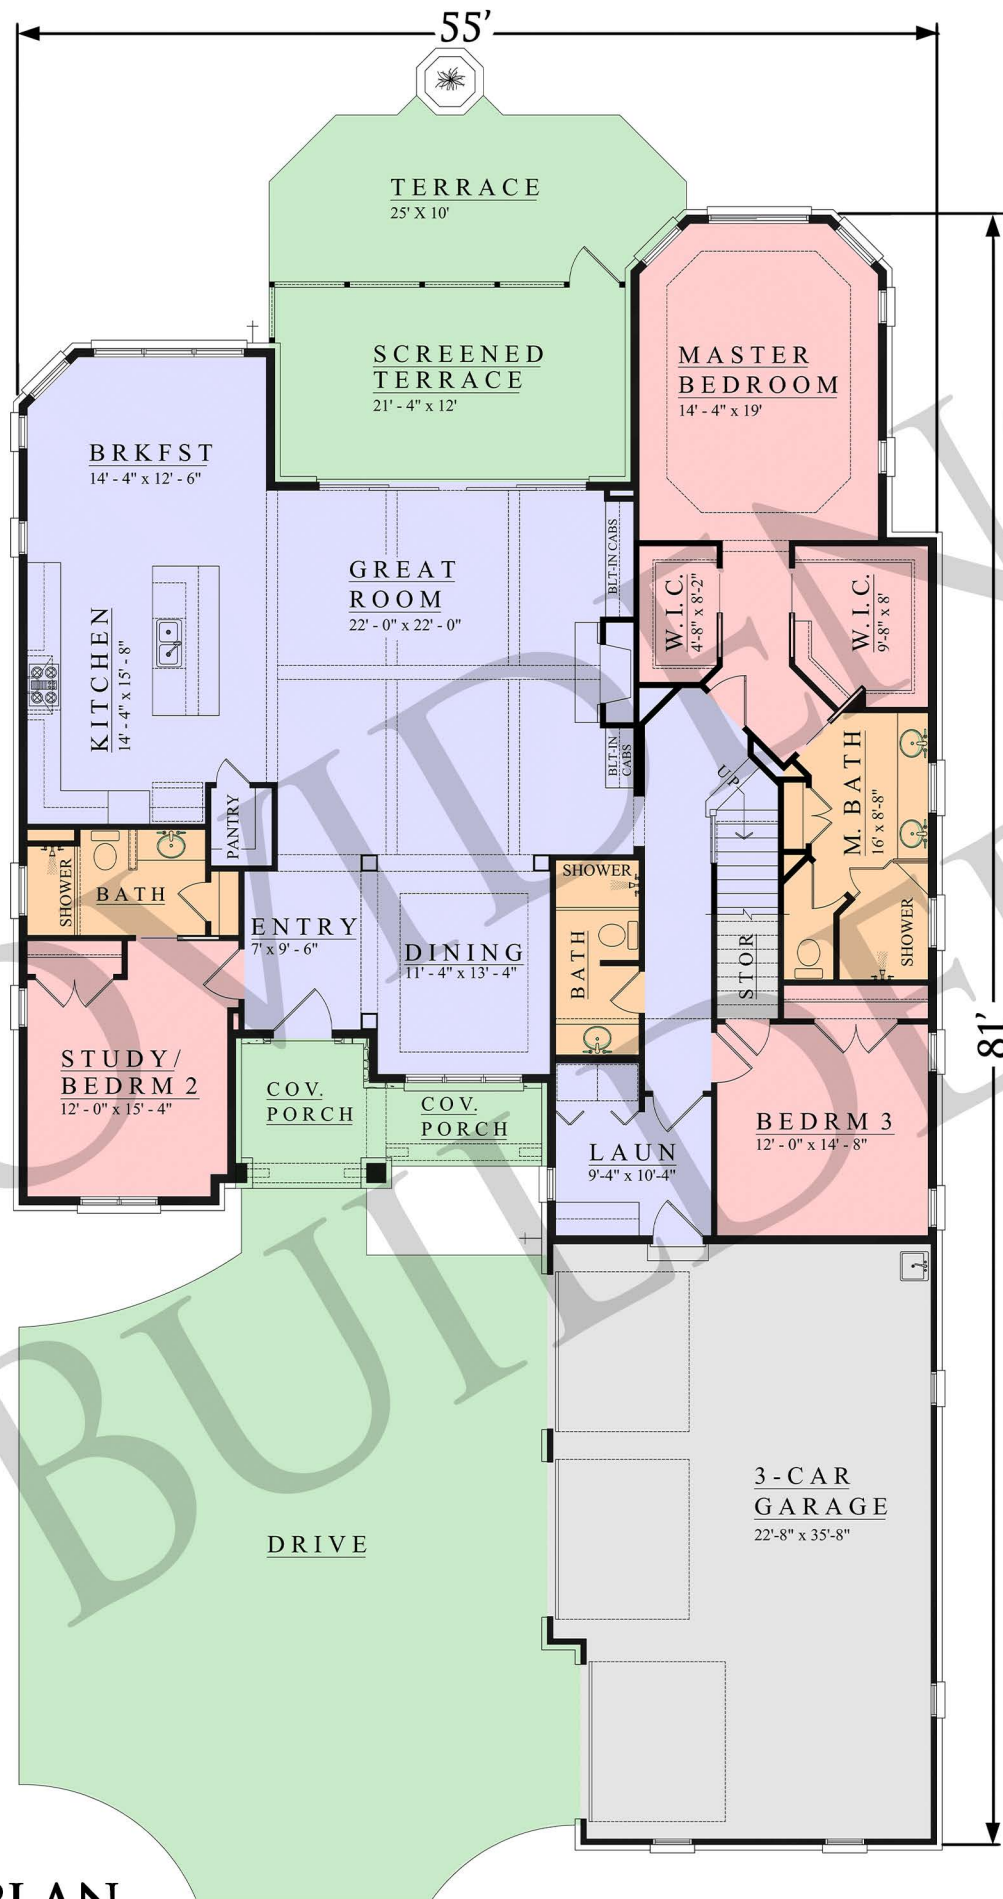

SABRE II

3278 SQUARE FEET | 4 BEDS | 4 FULL BATHS |
3 CAR GARAGE | RANCH

Call us at 865.816.6688 for more information

www.providence-tennesse.com 600 E Broadway, Lenoir City, TN 37771

SABRE II

3278 SQUARE FEET | 4 BEDS | 4 FULL BATHS |
3 CAR GARAGE | RANCH

MAIN FLOOR PLAN
2624 SQ. FT.

SABRE II

3278 SQUARE FEET | 4 BEDS | 4 FULL BATHS |
3 CAR GARAGE | RANCH

UPPER FLOOR PLAN

654 SQ. FT.