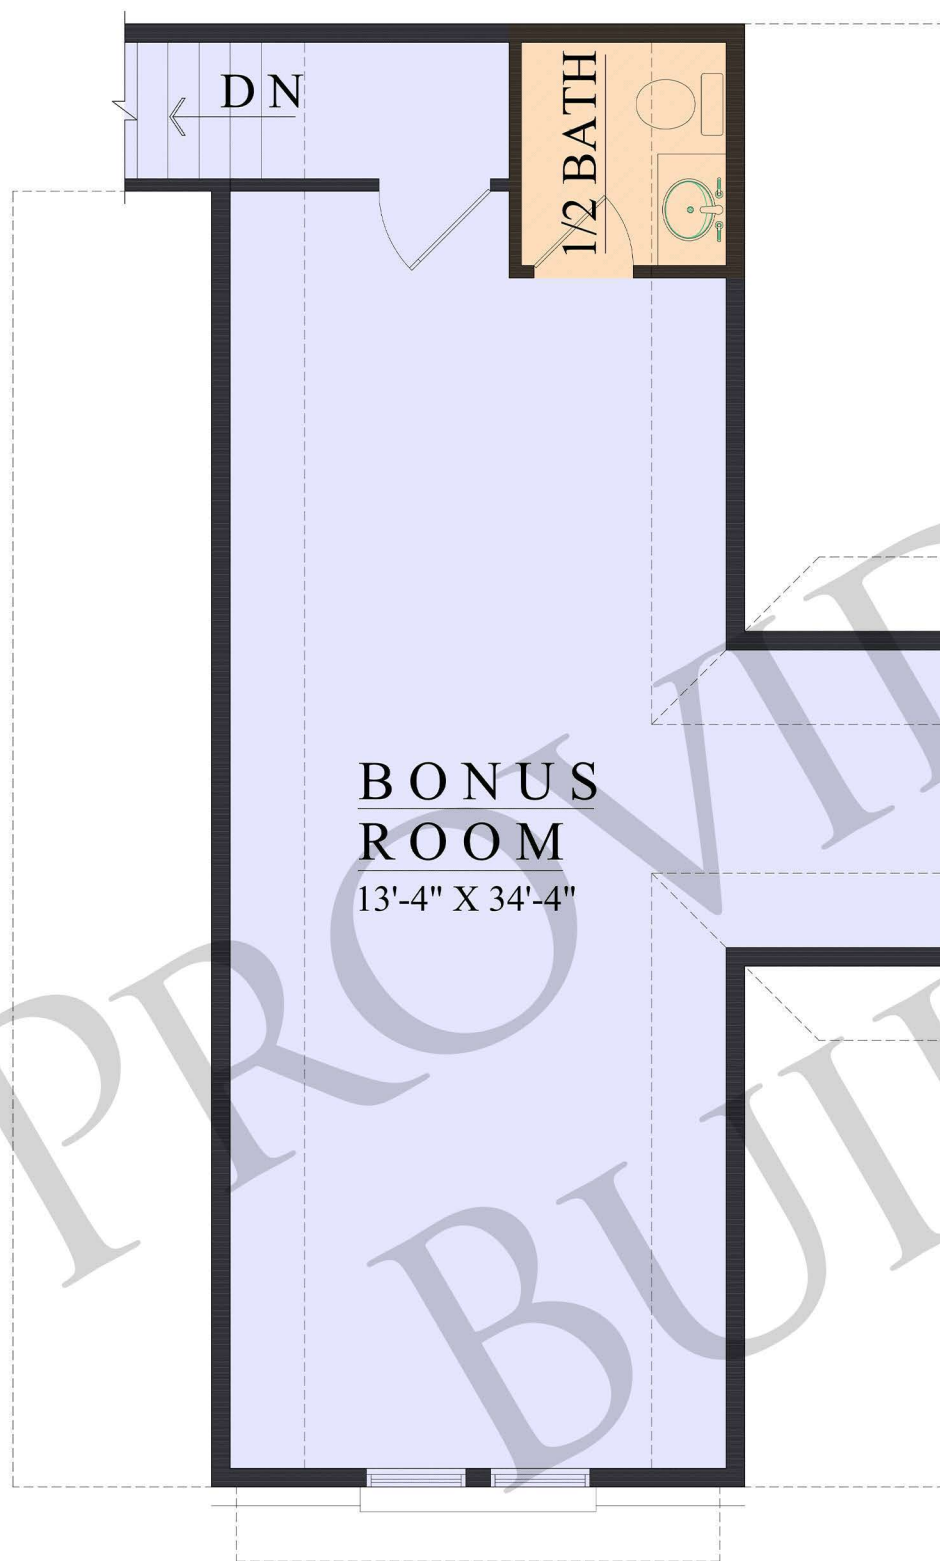

3892 SQUARE FEET | 3 BEDS | 3 FULL BATHS |
2 HALF BATHS | 2 CAR GARAGE | RANCH

MAIN FLOOR PLAN

3238 SQ. FT.

SUMERSET

3892 SQUARE FEET | 3 BEDS | 3 FULL BATHS |
2 HALF BATHS | 2 CAR GARAGE | RANCH

UPPER FLOOR PLAN

654 SQ. FT.