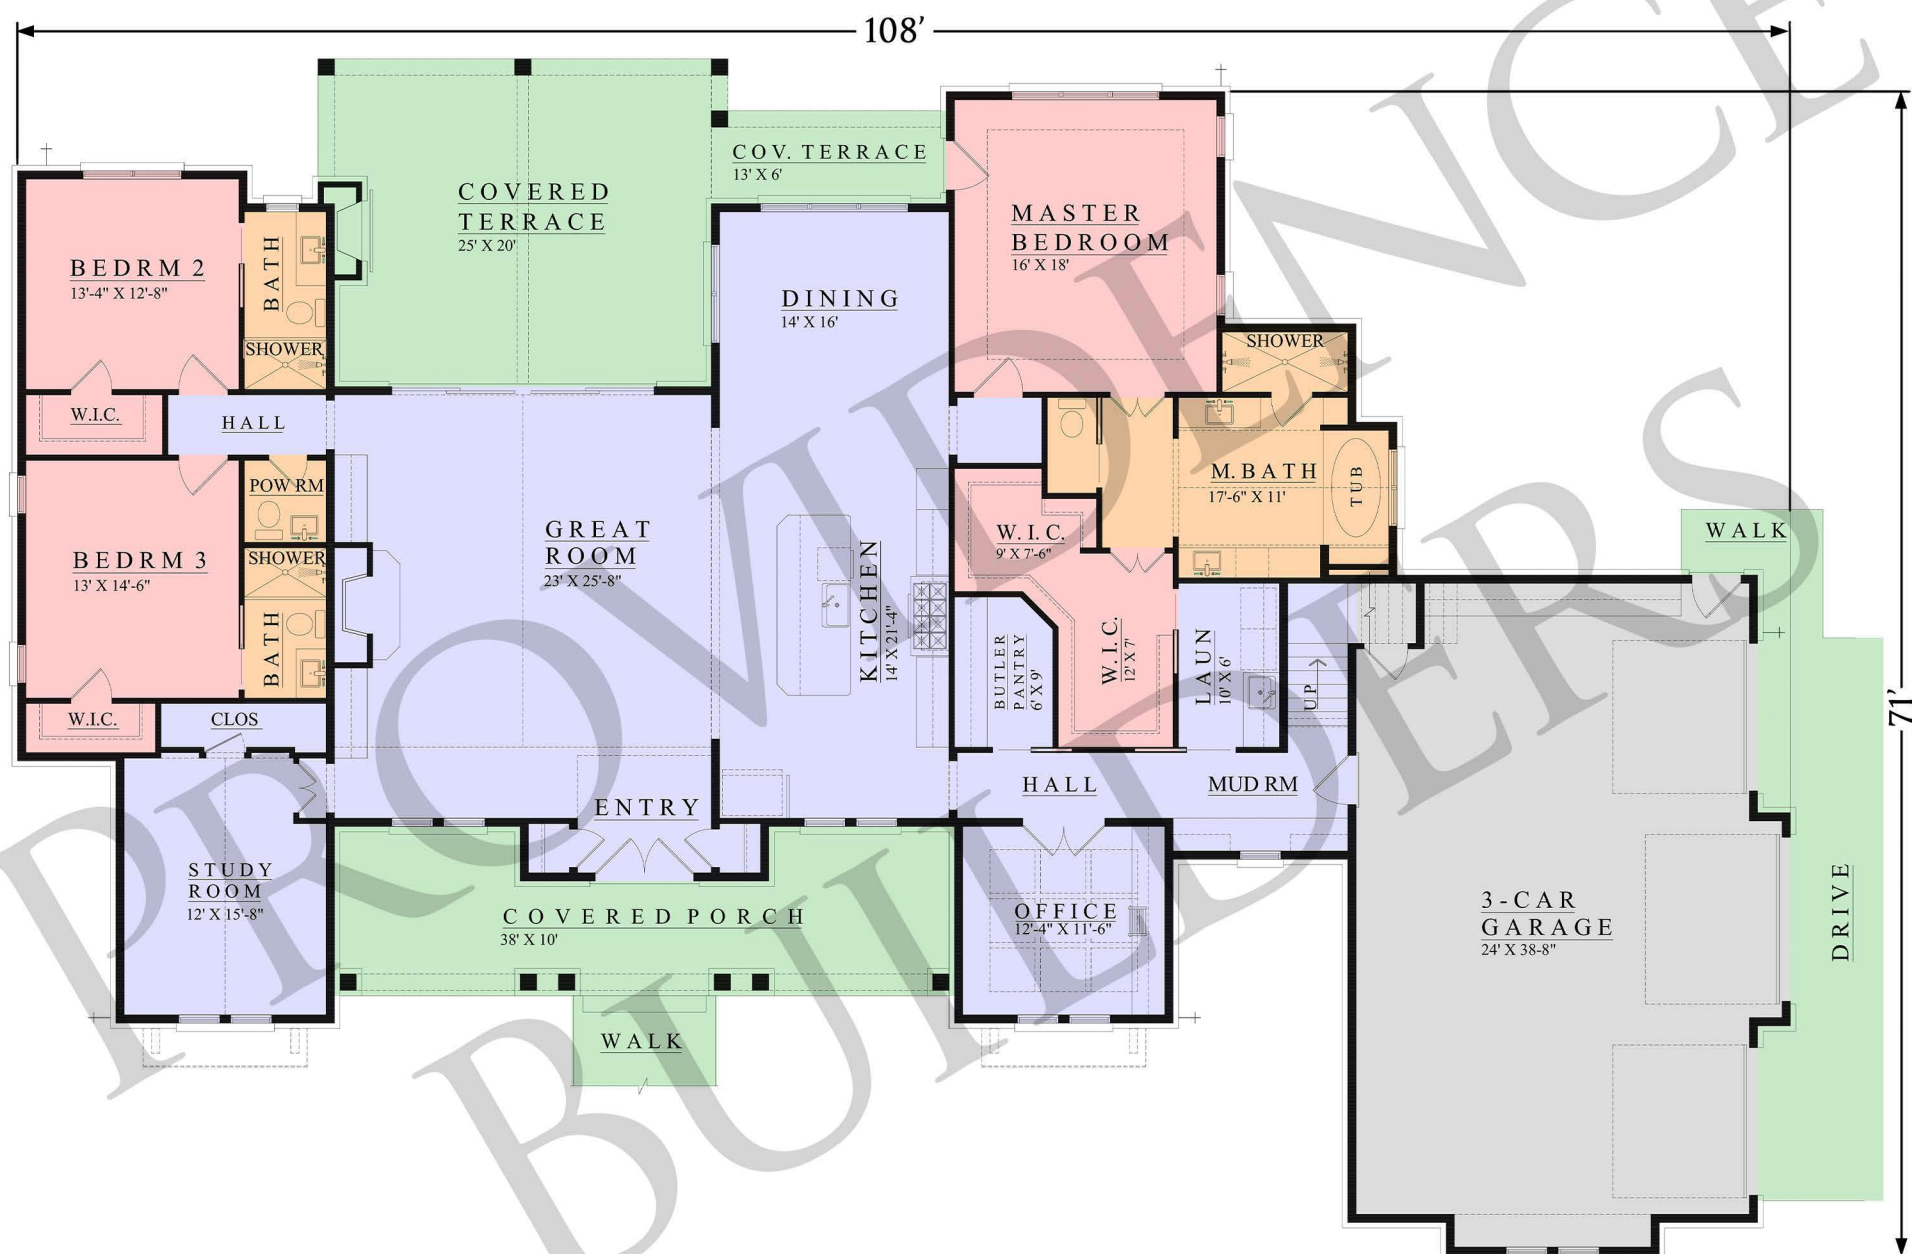

SUMERSET

3892 SQUARE FEET | 3 BEDS | 3 FULL BATHS |
2 HALF BATHS | 2 CAR GARAGE | RANCH

Call us at 865.816.6688 for more information

www.providence-tennesse.com 600 E Broadway, Lenoir City, TN 37771

SUMERSET

3892 SQUARE FEET | 3 BEDS | 3 FULL BATHS |
2 HALF BATHS | 2 CAR GARAGE | RANCH

MAIN FLOOR PLAN

3238 SQ. FT.

SUMERSET

3892 SQUARE FEET | 3 BEDS | 3 FULL BATHS |
2 HALF BATHS | 2 CAR GARAGE | RANCH

UPPER FLOOR PLAN

654 SQ. FT.