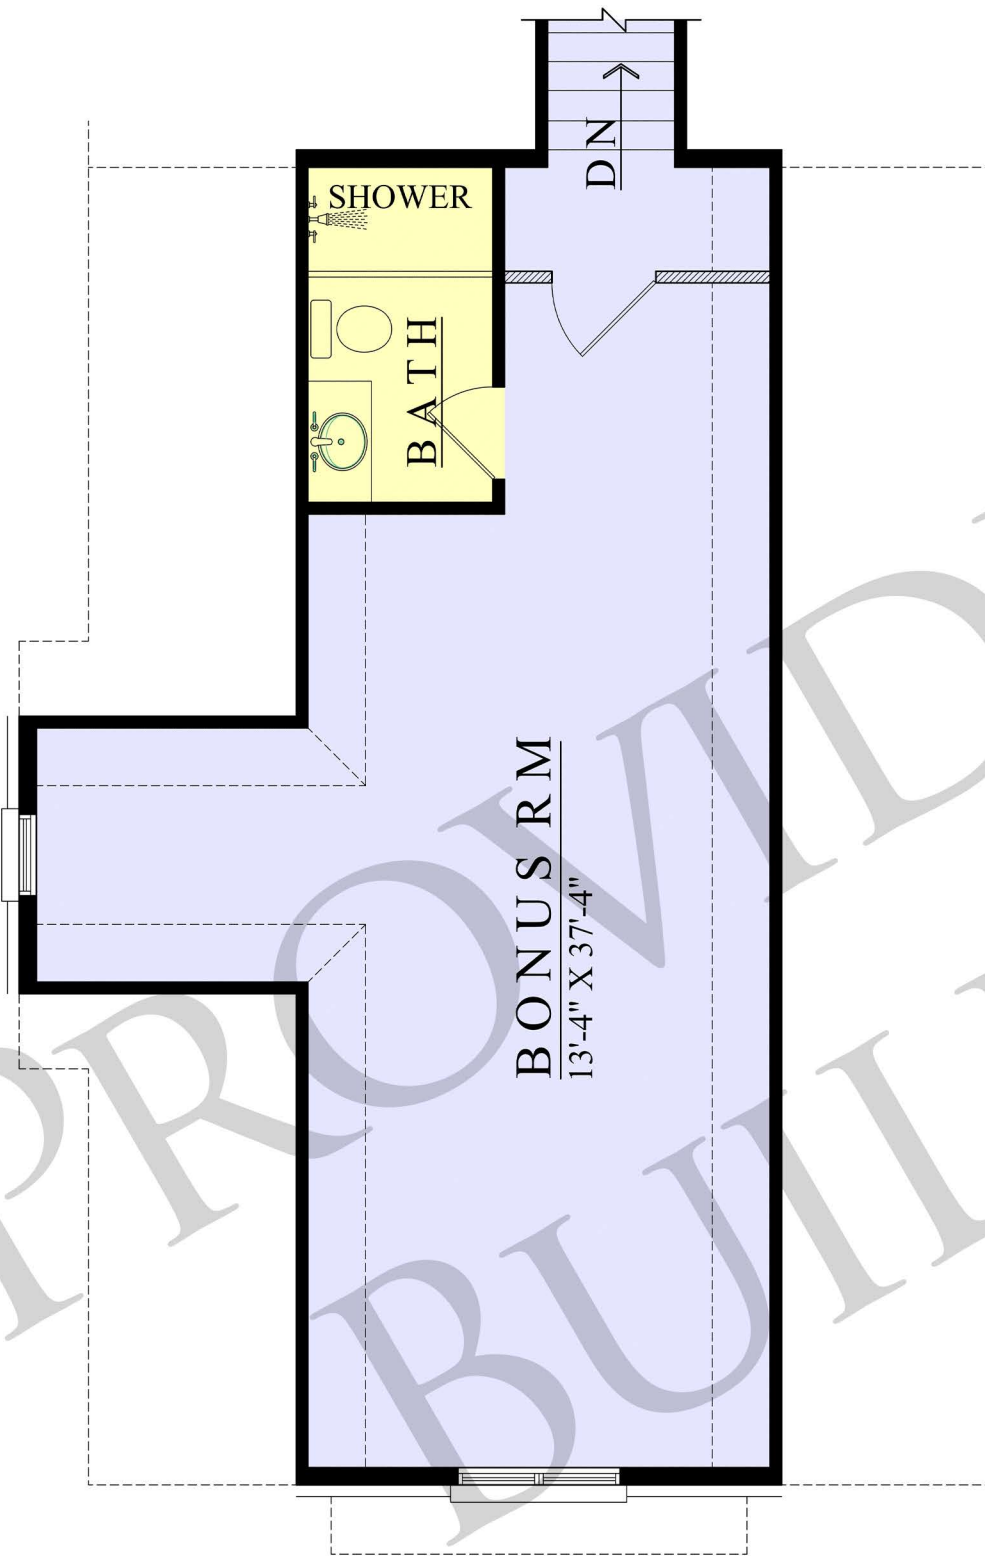

VERSAILLES

4422 SQUARE FEET | 4 BEDS | 4.5 FULL BATHS |
3 CAR GARAGE | RANCH

Call us at 865.816.6688 for more information

www.providence-tennesse.com 600 E Broadway, Lenoir City, TN 37771

VERSAILLES

4422 SQUARE FEET | 4 BEDS | 4.5 FULL BATHS |
3 CAR GARAGE | RANCH

MAIN FLOOR PLAN
3818 SQ. FT.

VERSAILLES

4422 SQUARE FEET | 4 BEDS | 4.5 FULL BATHS |
3 CAR GARAGE | RANCH

BONUS ROOM
604 SQ. FT.