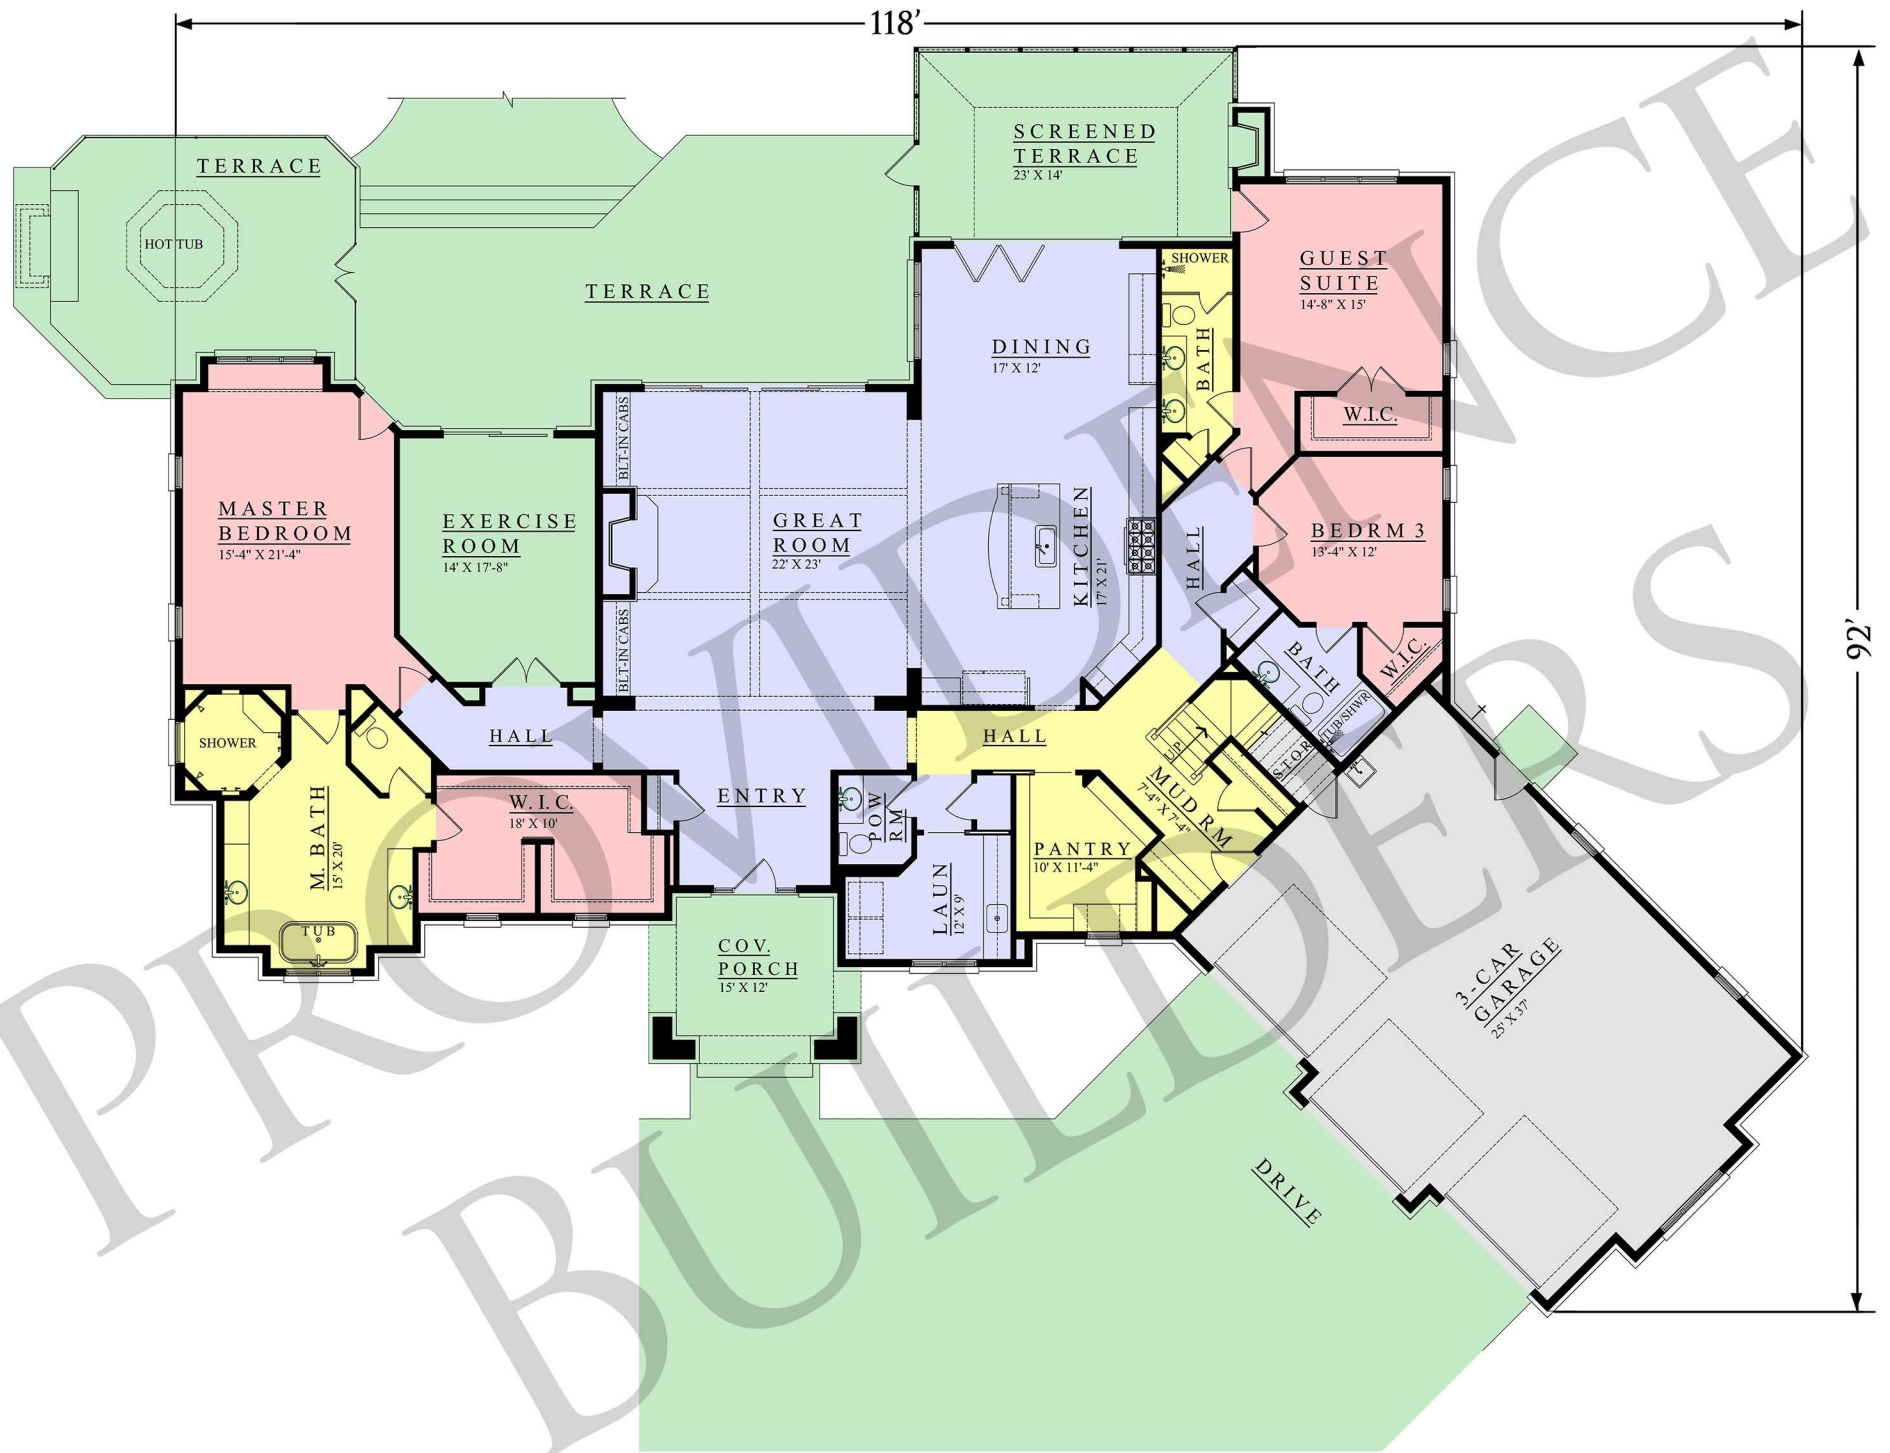

VERSAILLES

4422 SQUARE FEET | 4 BEDS | 4.5 FULL BATHS |
3 CAR GARAGE | RANCH

Call us at 865.816.6688 for more information

www.providence-tennesse.com 600 E Broadway, Lenoir City, TN 37771

VERSAILLES

4422 SQUARE FEET | 4 BEDS | 4.5 FULL BATHS |
3 CAR GARAGE | RANCH

MAIN FLOOR PLAN
3818 SQ. FT.

VERSAILLES

4422 SQUARE FEET | 4 BEDS | 4.5 FULL BATHS |
3 CAR GARAGE | RANCH

BONUS ROOM
604 SQ. FT.