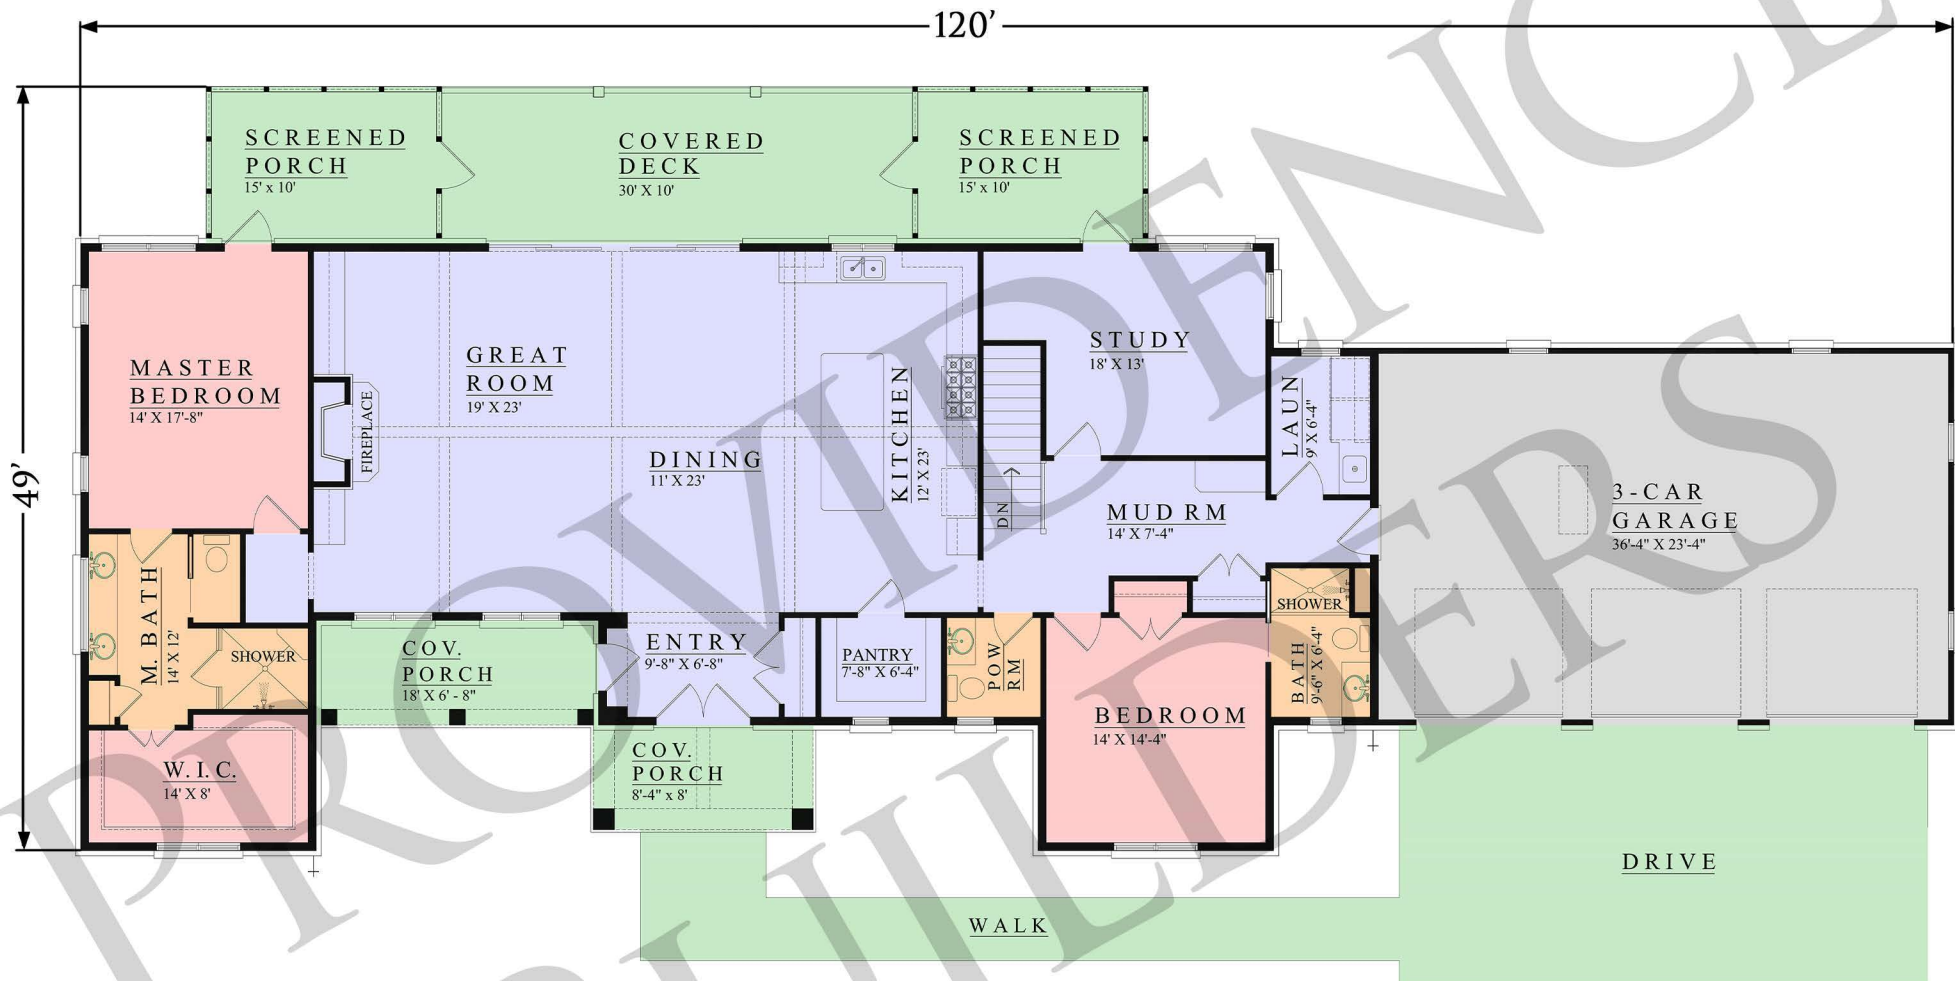

WARWICK

4034 SQUARE FEET | 4 BEDS | 3.5 FULL BATHS |
3 CAR GARAGE | RANCH WALK OUT

Call us at 865.816.6688 for more information

www.providence-tennesse.com 600 E Broadway, Lenoir City, TN 37771

WARWICK

4034 SQUARE FEET | 4 BEDS | 3.5 FULL BATHS |
3 CAR GARAGE | RANCH WALK OUT

MAIN FLOOR PLAN

2610 SQ. FT.

WARWICK

4034 SQUARE FEET | 4 BEDS | 3.5 FULL BATHS |
3 CAR GARAGE | RANCH WALK OUT

LOWER FLOOR PLAN

1424 SQ. FT.