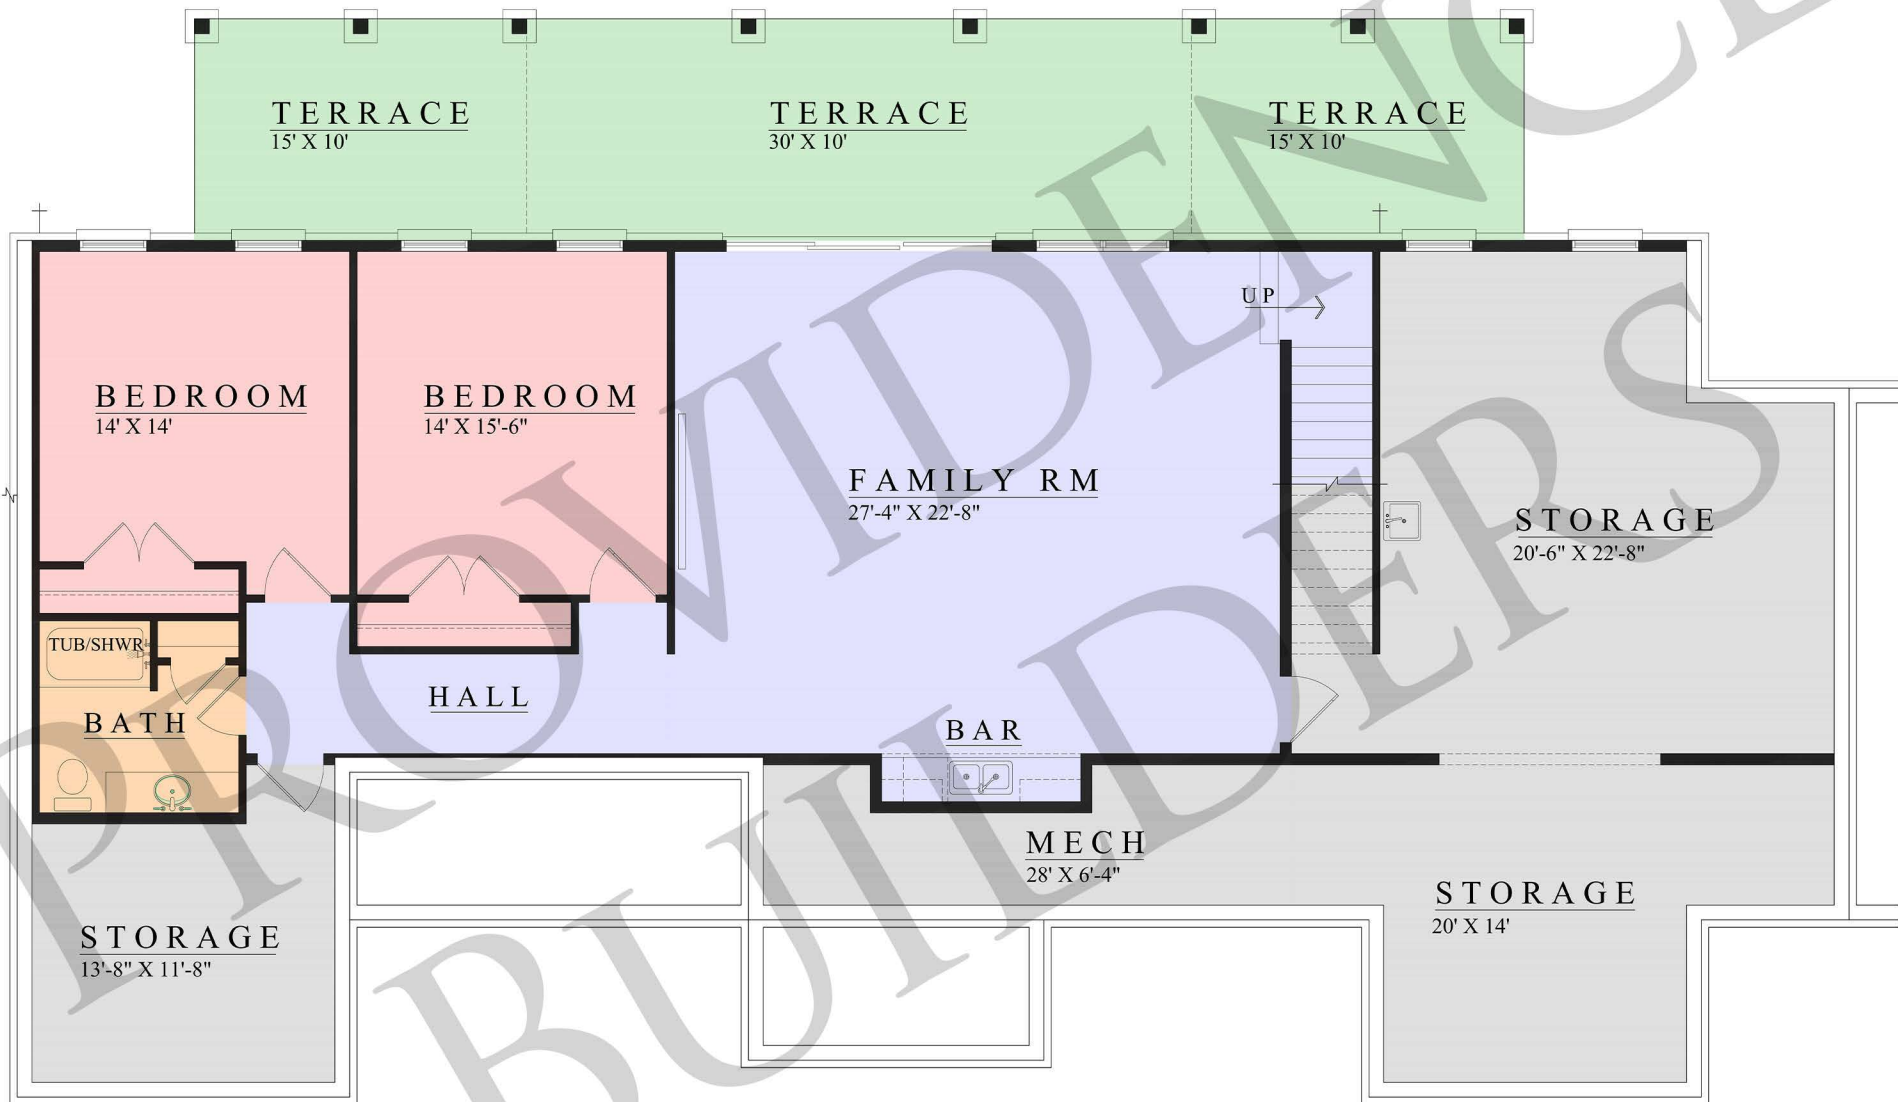

WARWICK

4034 SQUARE FEET | 4 BEDS | 3.5 FULL BATHS |
3 CAR GARAGE | RANCH WALK OUT

Call us at 865.816.6688 for more information

www.providence-tennesse.com 600 E Broadway, Lenoir City, TN 37771

WARWICK

4034 SQUARE FEET | 4 BEDS | 3.5 FULL BATHS |
3 CAR GARAGE | RANCH WALK OUT

MAIN FLOOR PLAN

2610 SQ. FT.

WARWICK

4034 SQUARE FEET | 4 BEDS | 3.5 FULL BATHS |
3 CAR GARAGE | RANCH WALK OUT

LOWER FLOOR PLAN

1424 SQ. FT.