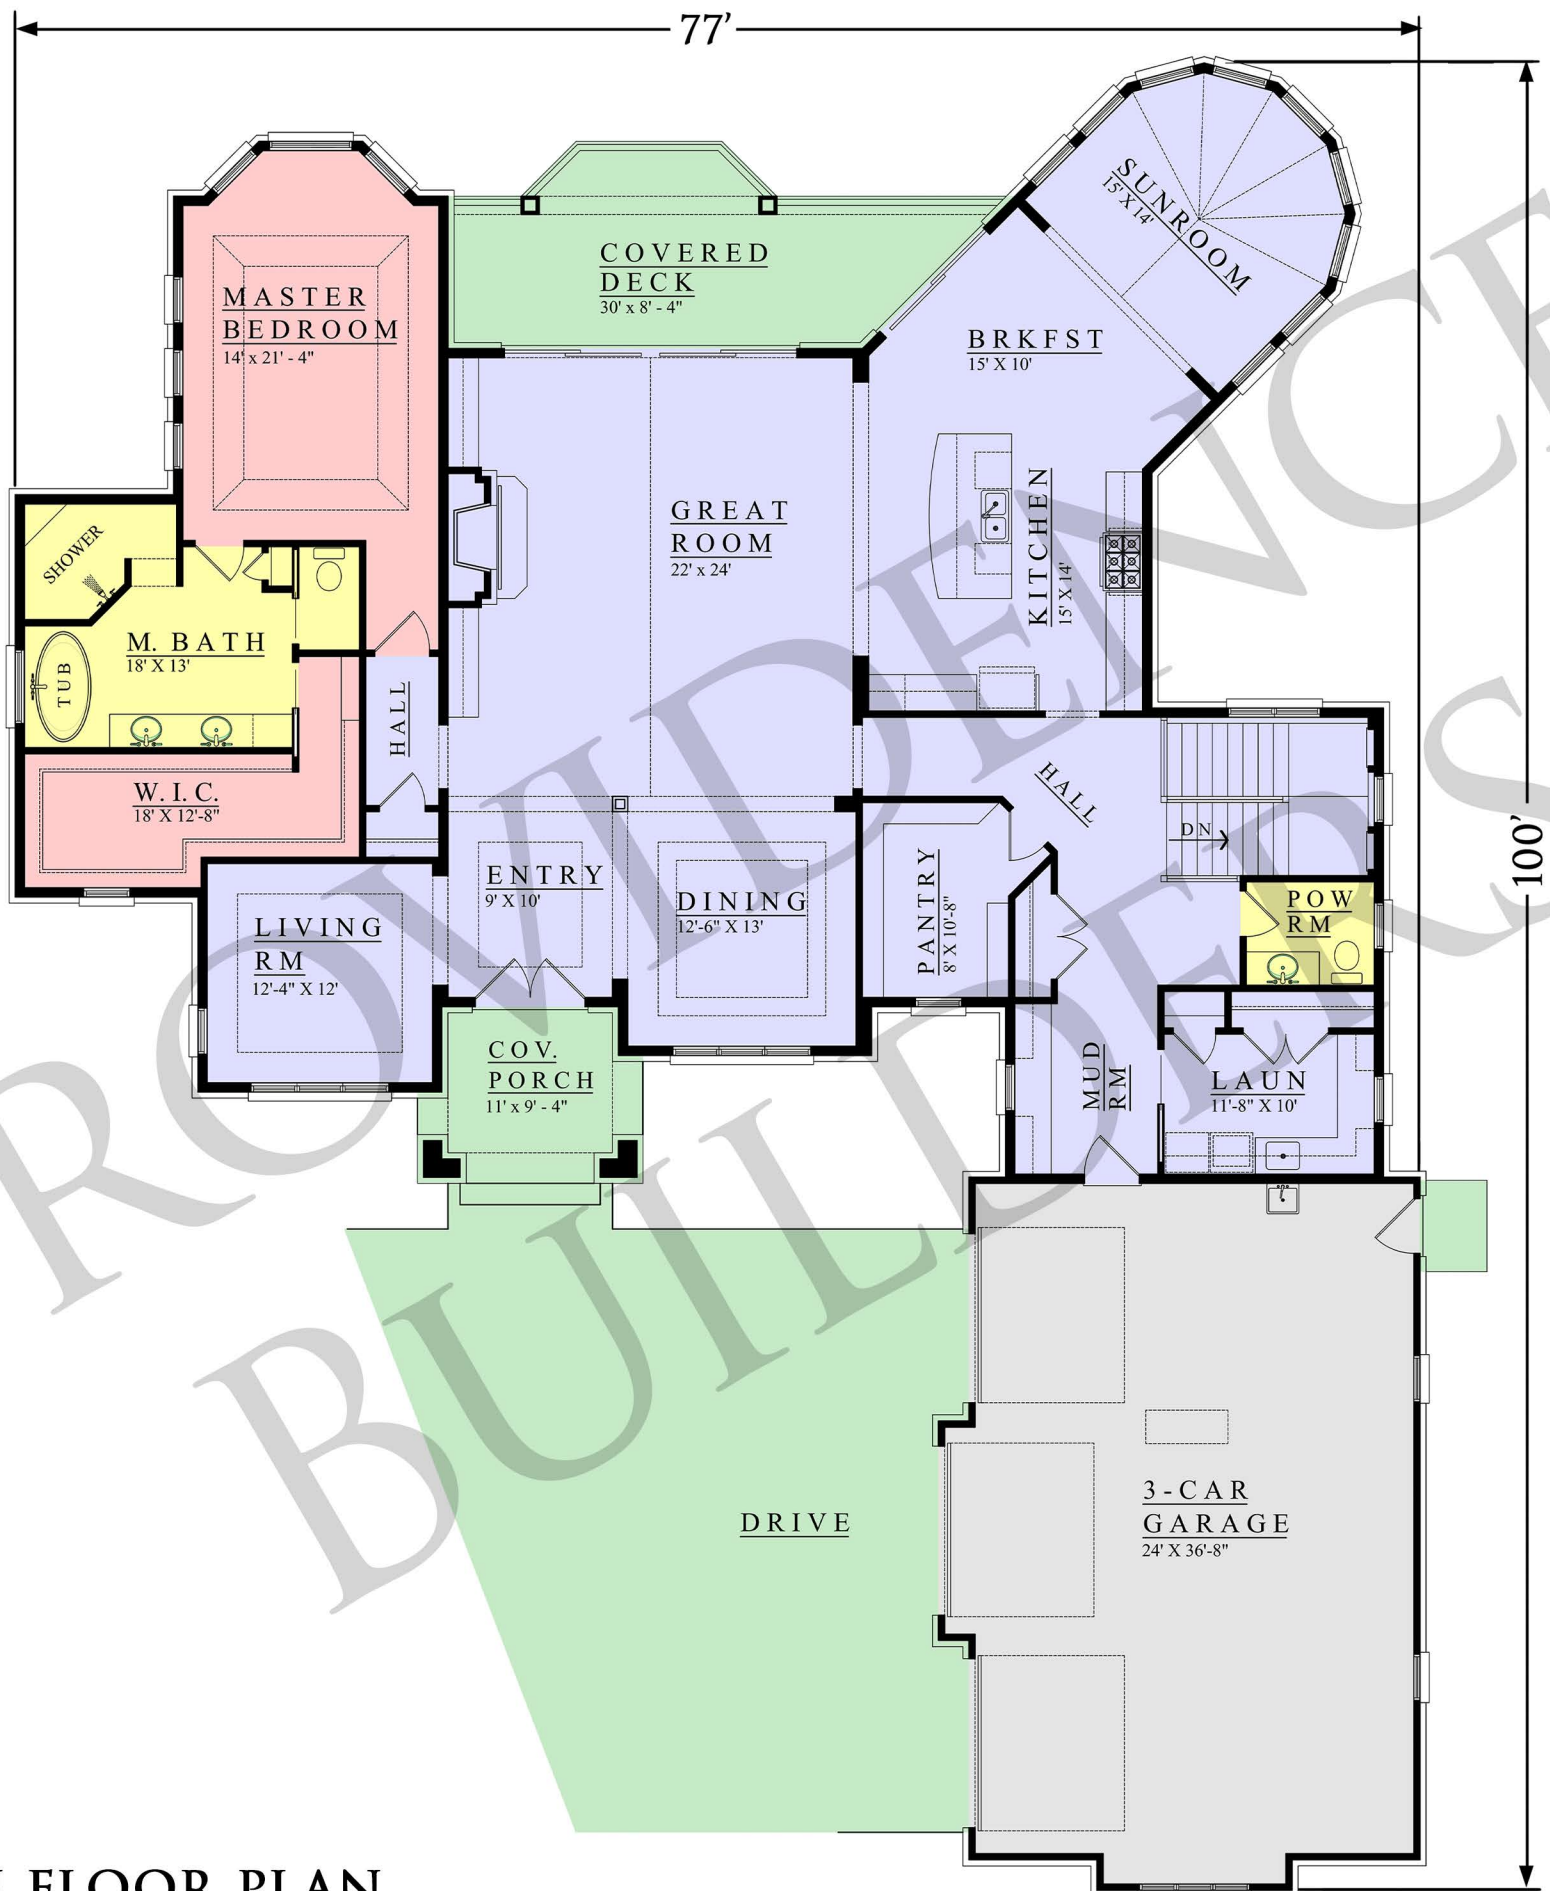

WESSEX

4986 SQUARE FEET | 4 BEDS | 3.5 FULL BATHS |
3 CAR GARAGE | RANCH WALK OUT

Call us at 865.816.6688 for more information

www.providence-tennesse.com 600 E Broadway, Lenoir City, TN 37771

WESSEX

4986 SQUARE FEET | 4 BEDS | 3.5 FULL BATHS |
3 CAR GARAGE | RANCH WALK OUT

MAIN FLOOR PLAN
2942 SQ. FT.

WESSEX

4986 SQUARE FEET | 4 BEDS | 3.5 FULL BATHS |
3 CAR GARAGE | RANCH WALK OUT

LOWER FLOOR PLAN
2044 SQ. FT.