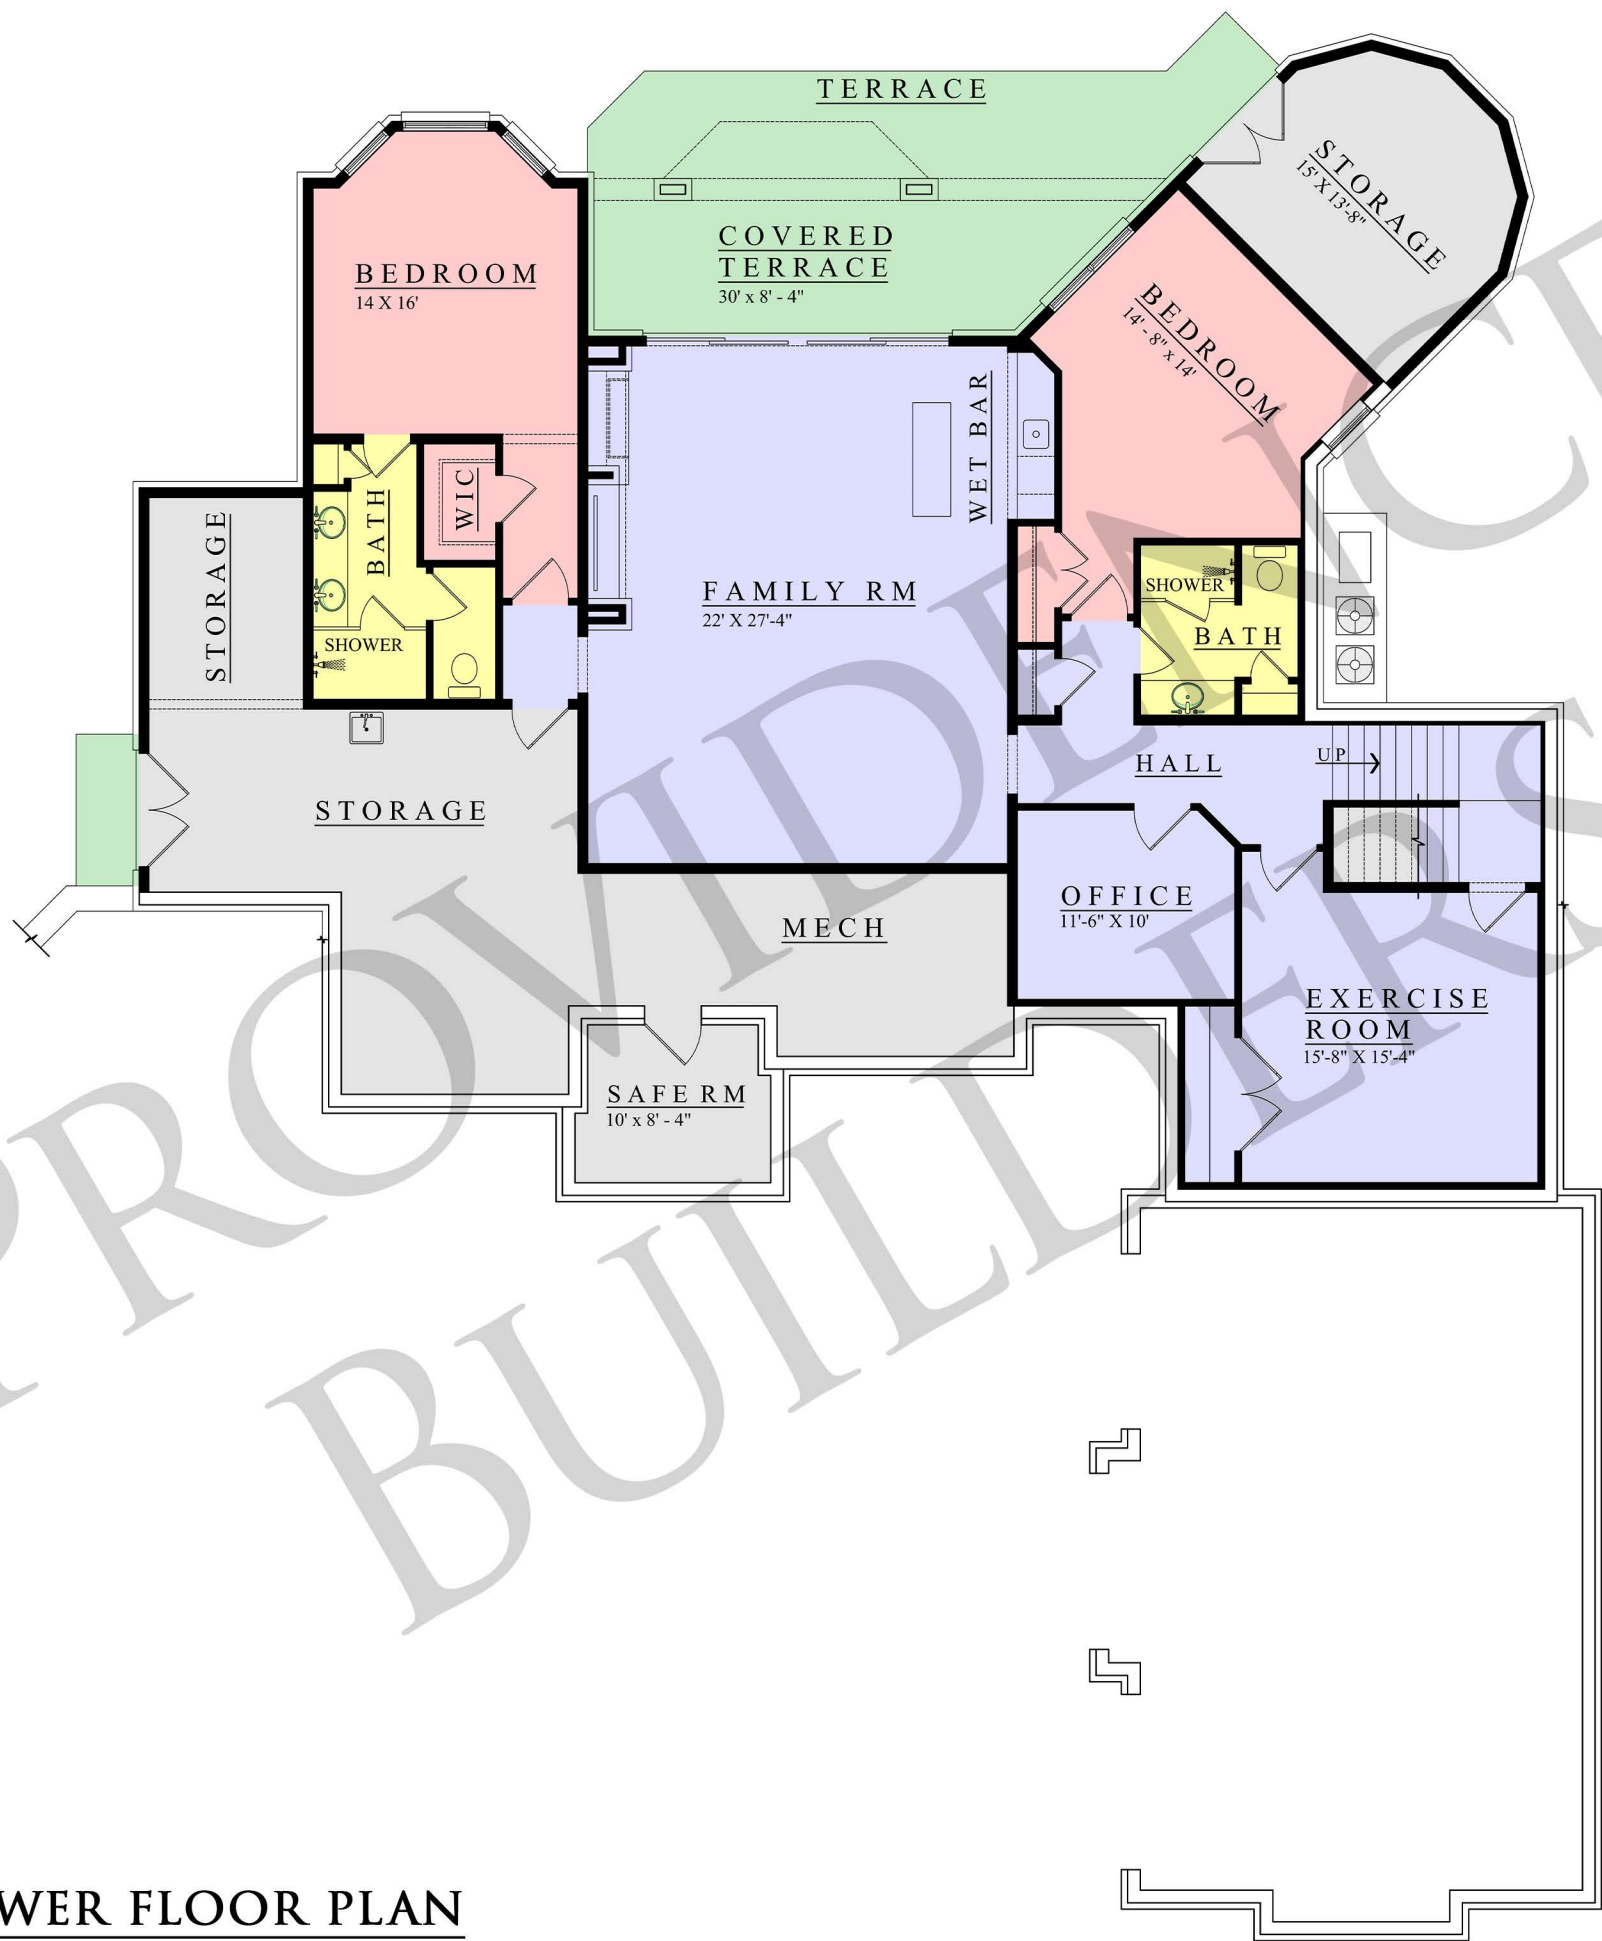

WESSEX

4986 SQUARE FEET | 4 BEDS | 3.5 FULL BATHS |
3 CAR GARAGE | RANCH WALK OUT

Call us at 865.816.6688 for more information

www.providence-tennesse.com 600 E Broadway, Lenoir City, TN 37771

WESSEX

4986 SQUARE FEET | 4 BEDS | 3.5 FULL BATHS |
3 CAR GARAGE | RANCH WALK OUT

MAIN FLOOR PLAN
2942 SQ. FT.

WESSEX

4986 SQUARE FEET | 4 BEDS | 3.5 FULL BATHS |
3 CAR GARAGE | RANCH WALK OUT

LOWER FLOOR PLAN
2044 SQ. FT.