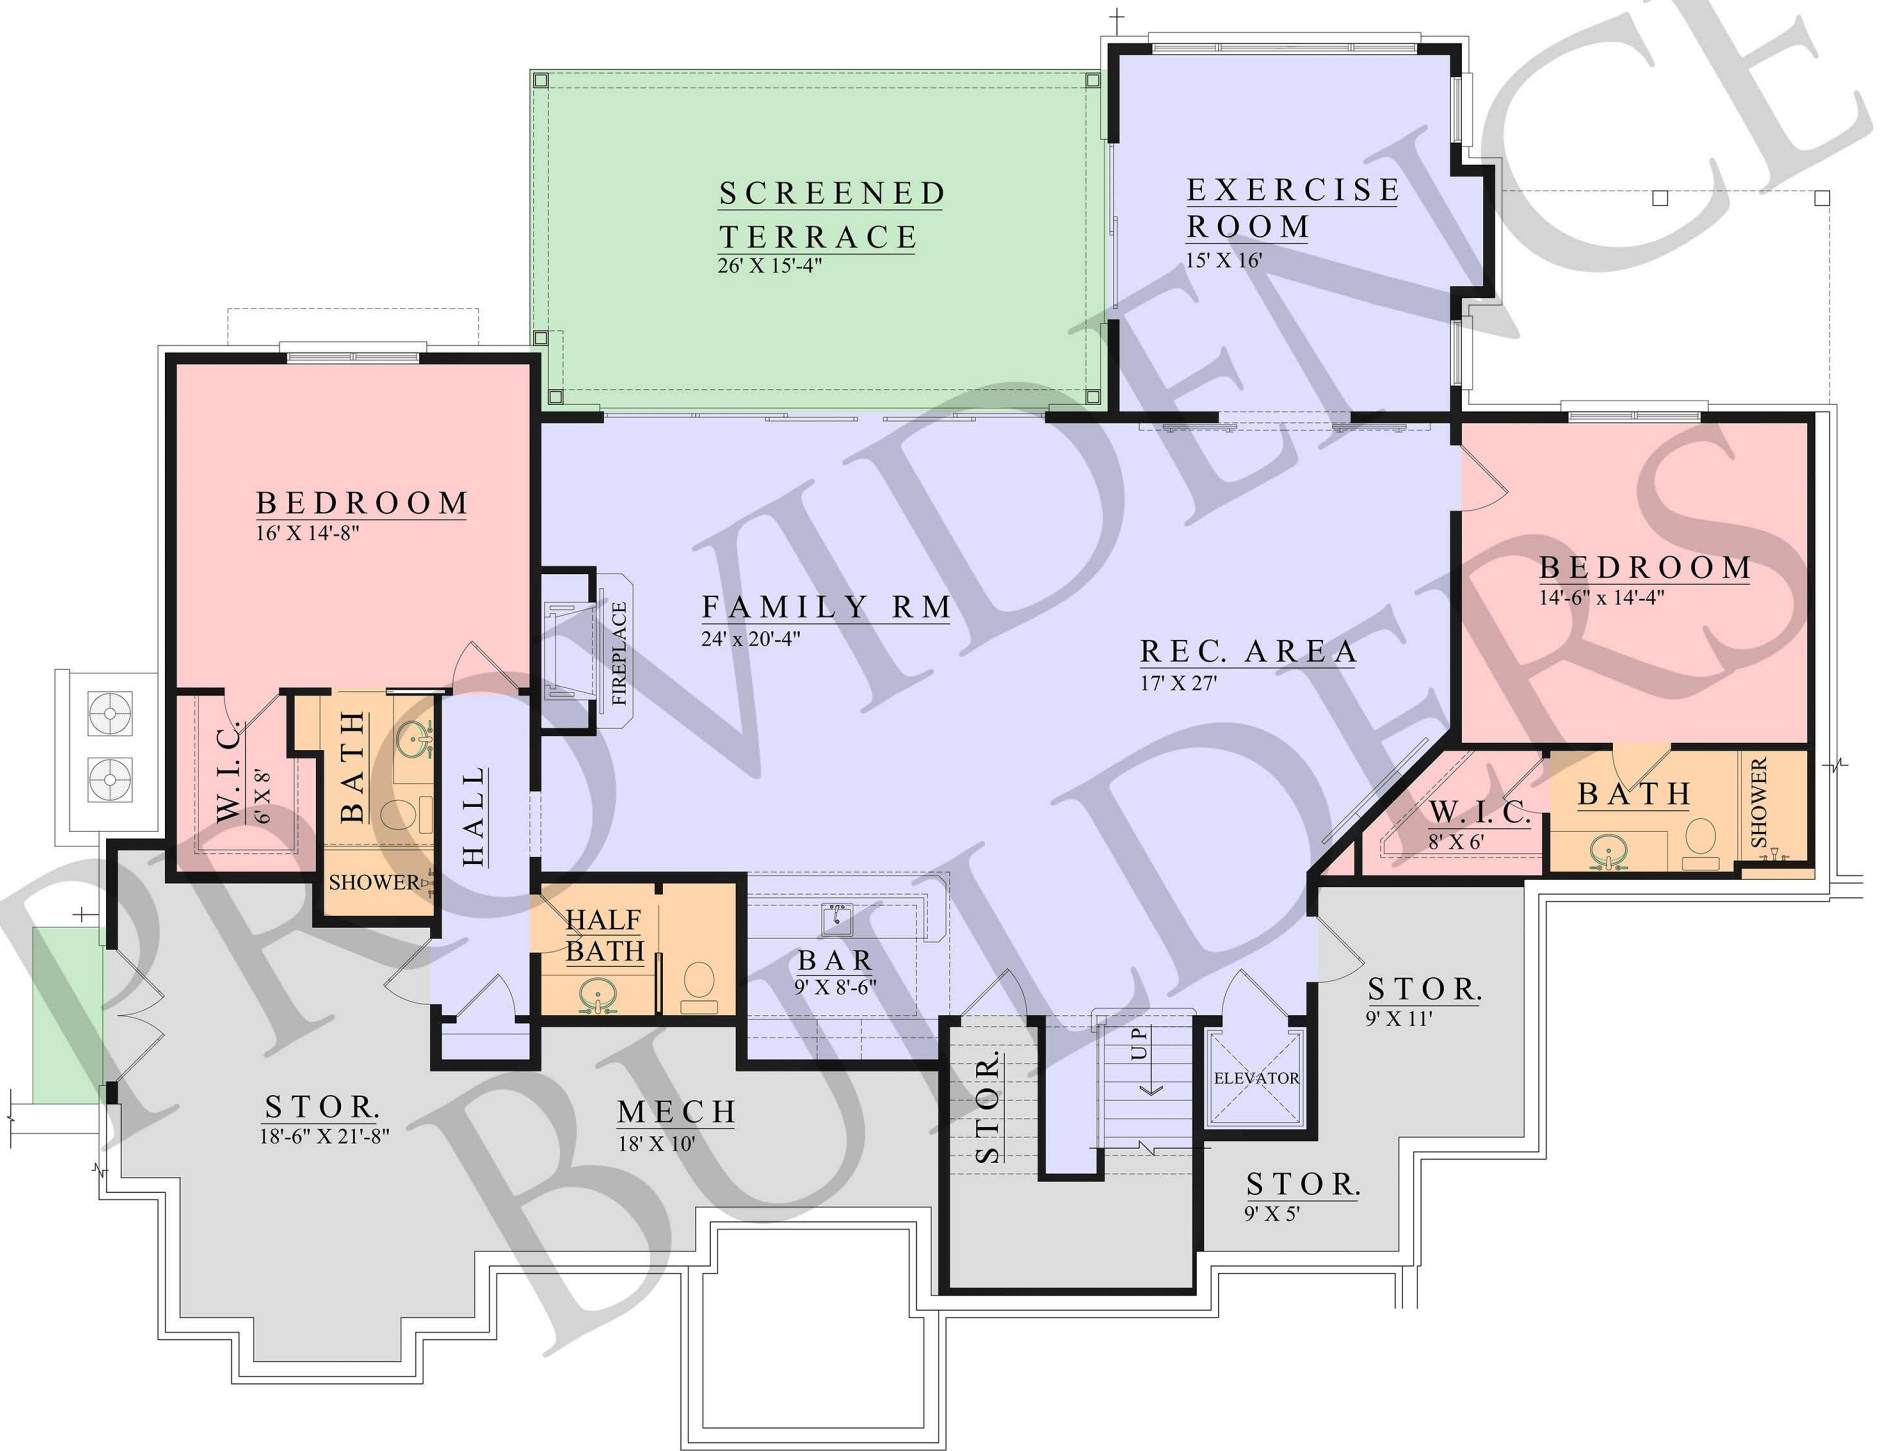

WINDSOR

5382 SQUARE FEET | 3 BEDS | 3 FULL BATHS |
2 HALF BATHS | 3 CAR GARAGE | RANCH WALK OUT

MAIN FLOOR PLAN

3114 SQ. FT.

WINDSOR

5382 SQUARE FEET | 3 BEDS | 3 FULL BATHS |
2 HALF BATHS | 3 CAR GARAGE | RANCH WALK OUT

LOWER FLOOR PLAN

2268 SQ. FT.