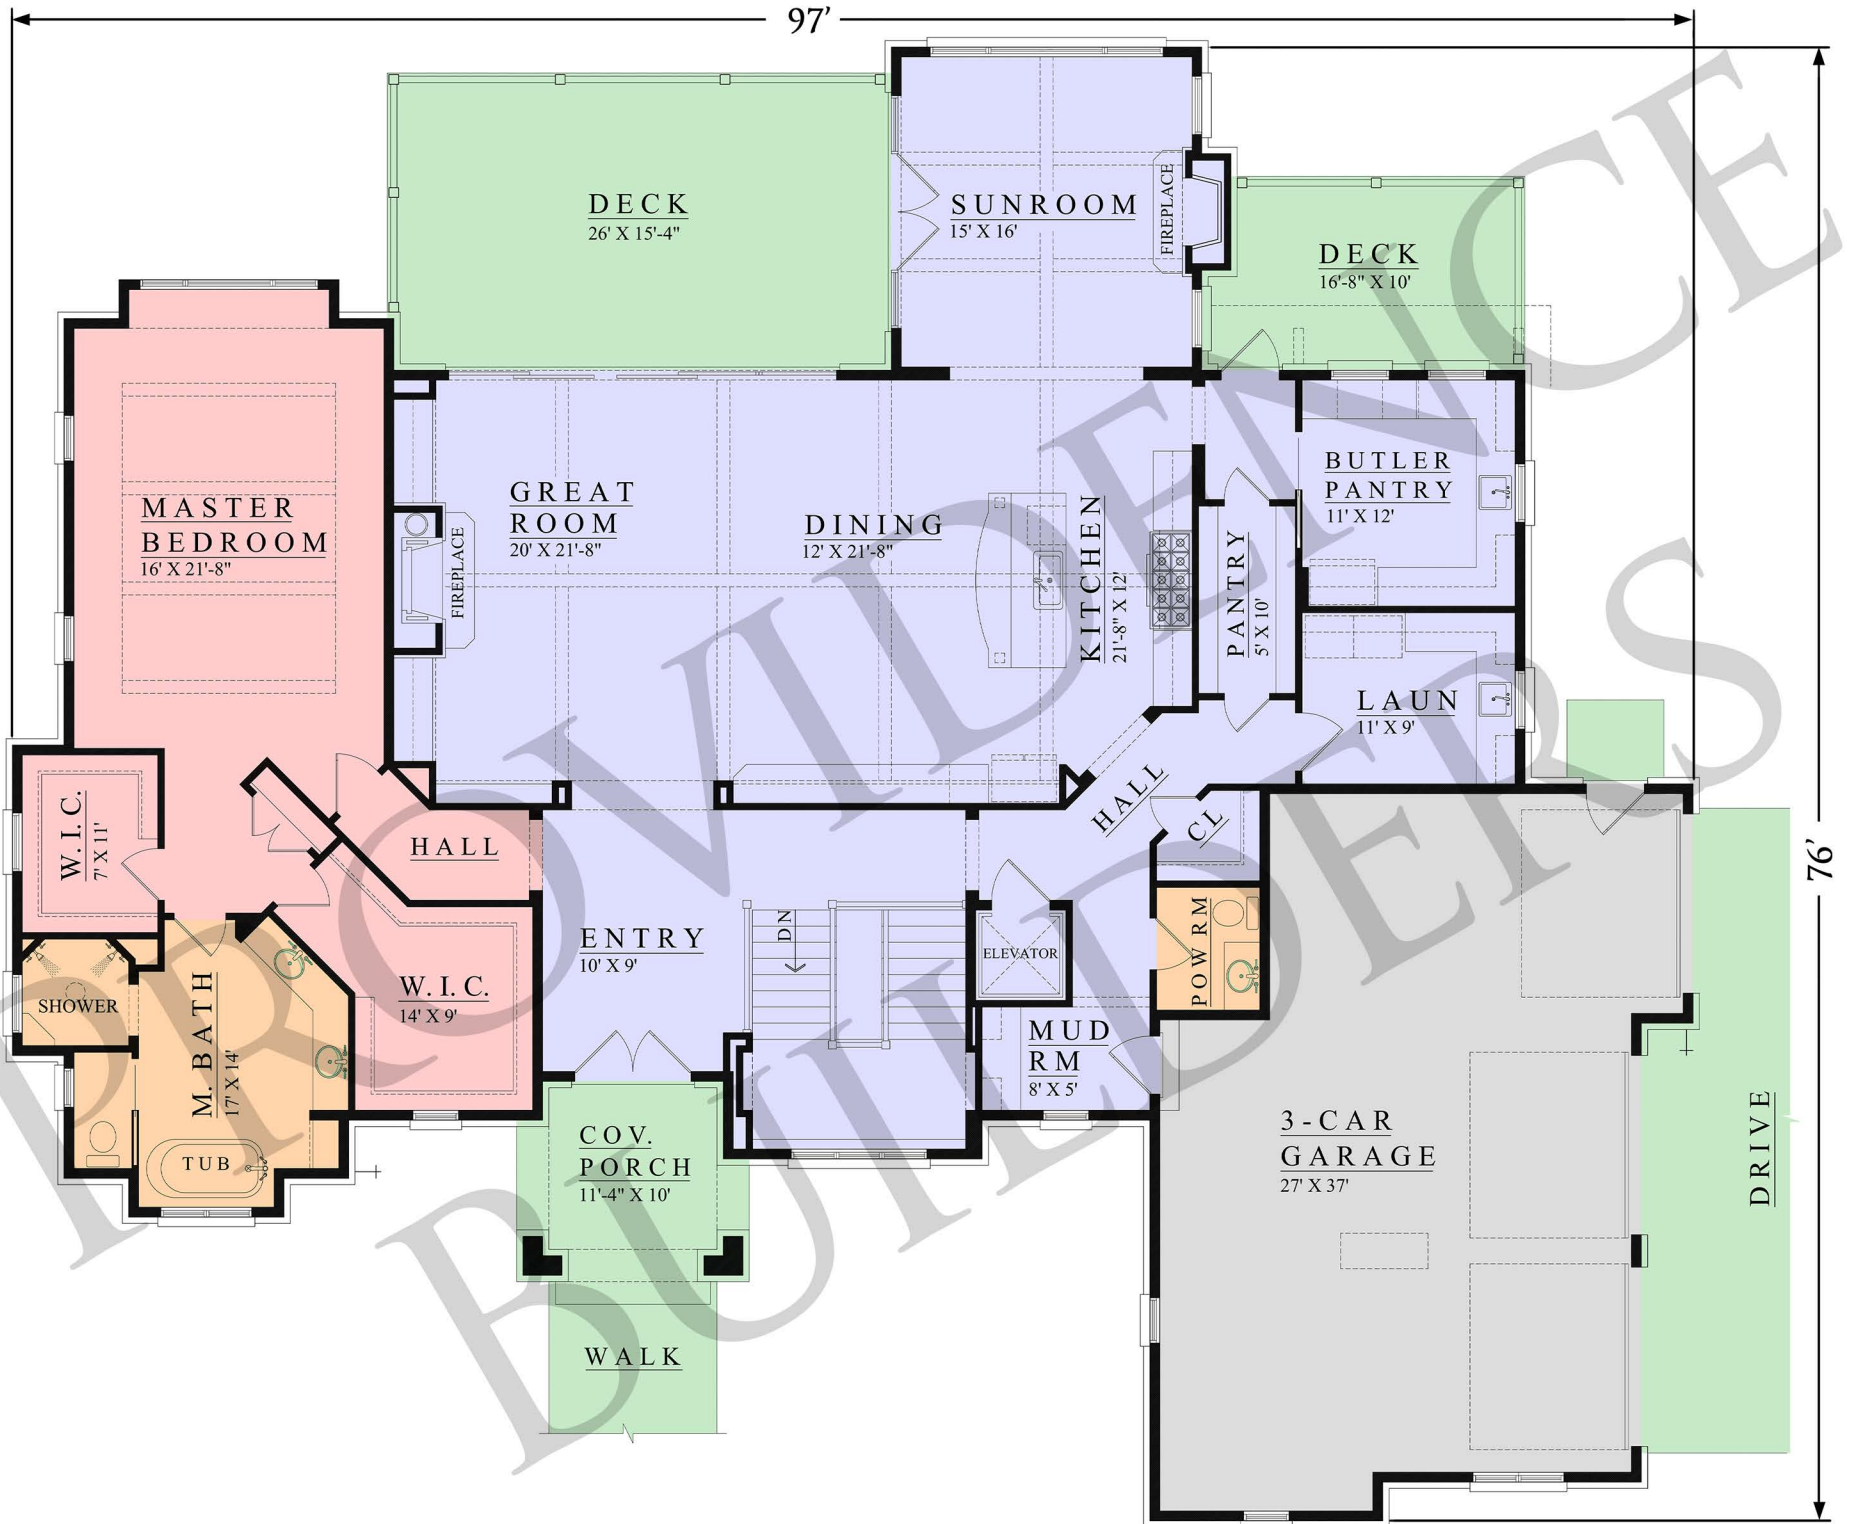

WINDSOR

5382 SQUARE FEET | 3 BEDS | 3 FULL BATHS |
2 HALF BATHS | 3 CAR GARAGE | RANCH WALK OUT

Call us at 865.816.6688 for more information

www.providence-tennesse.com 600 E Broadway, Lenoir City, TN 37771

WINDSOR

5382 SQUARE FEET | 3 BEDS | 3 FULL BATHS |
2 HALF BATHS | 3 CAR GARAGE | RANCH WALK OUT

MAIN FLOOR PLAN

3114 SQ. FT.

WINDSOR

5382 SQUARE FEET | 3 BEDS | 3 FULL BATHS |
2 HALF BATHS | 3 CAR GARAGE | RANCH WALK OUT

LOWER FLOOR PLAN

2268 SQ. FT.