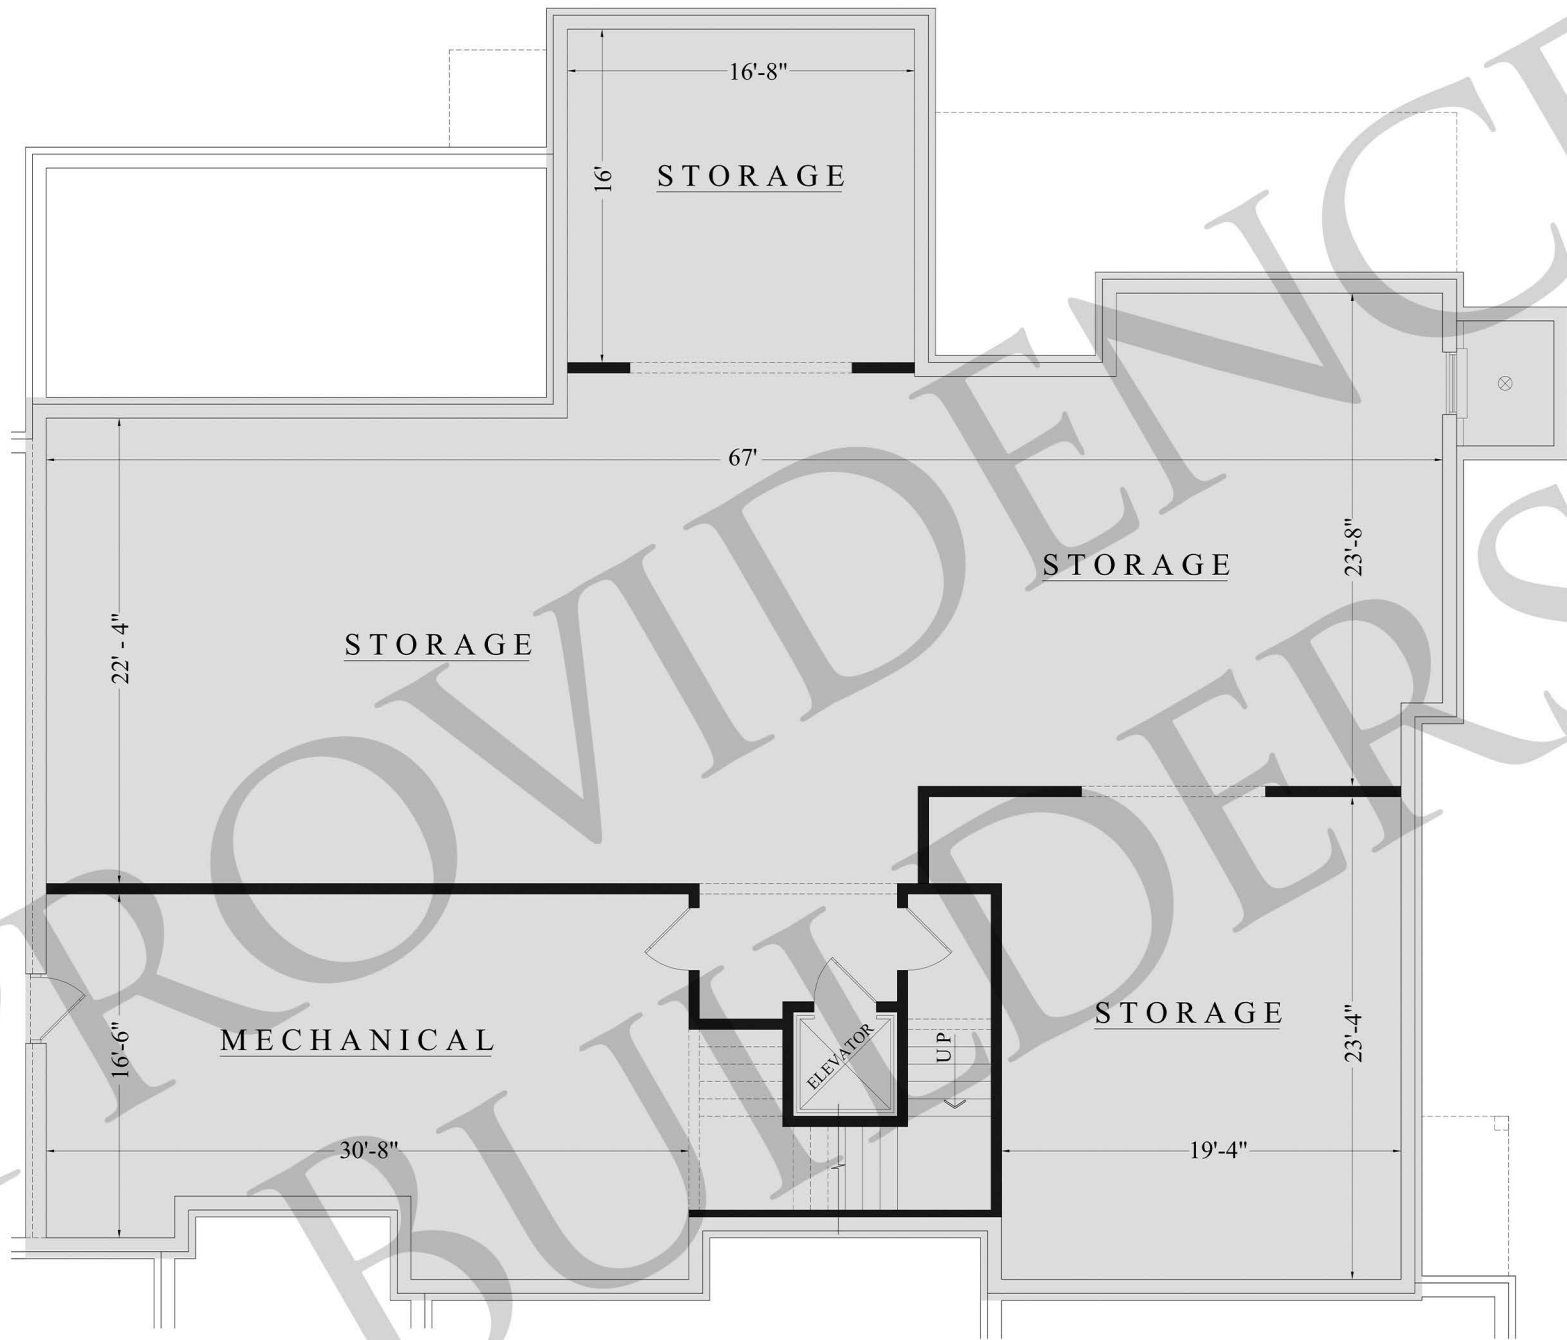

6054 SQUARE FEET | 4 BEDS | 4 FULL BATHS |
4 HALF BATHS | 3 CAR GARAGE | 2 STORY

UPPER FLOOR PLAN

2632 SQ. FT.

YANBOROUGH

6054 SQUARE FEET | 4 BEDS | 4 FULL BATHS |
4 HALF BATHS | 3 CAR GARAGE | 2 STORY

LOWER FLOOR PLAN
UNFINISHED SQ. FT.