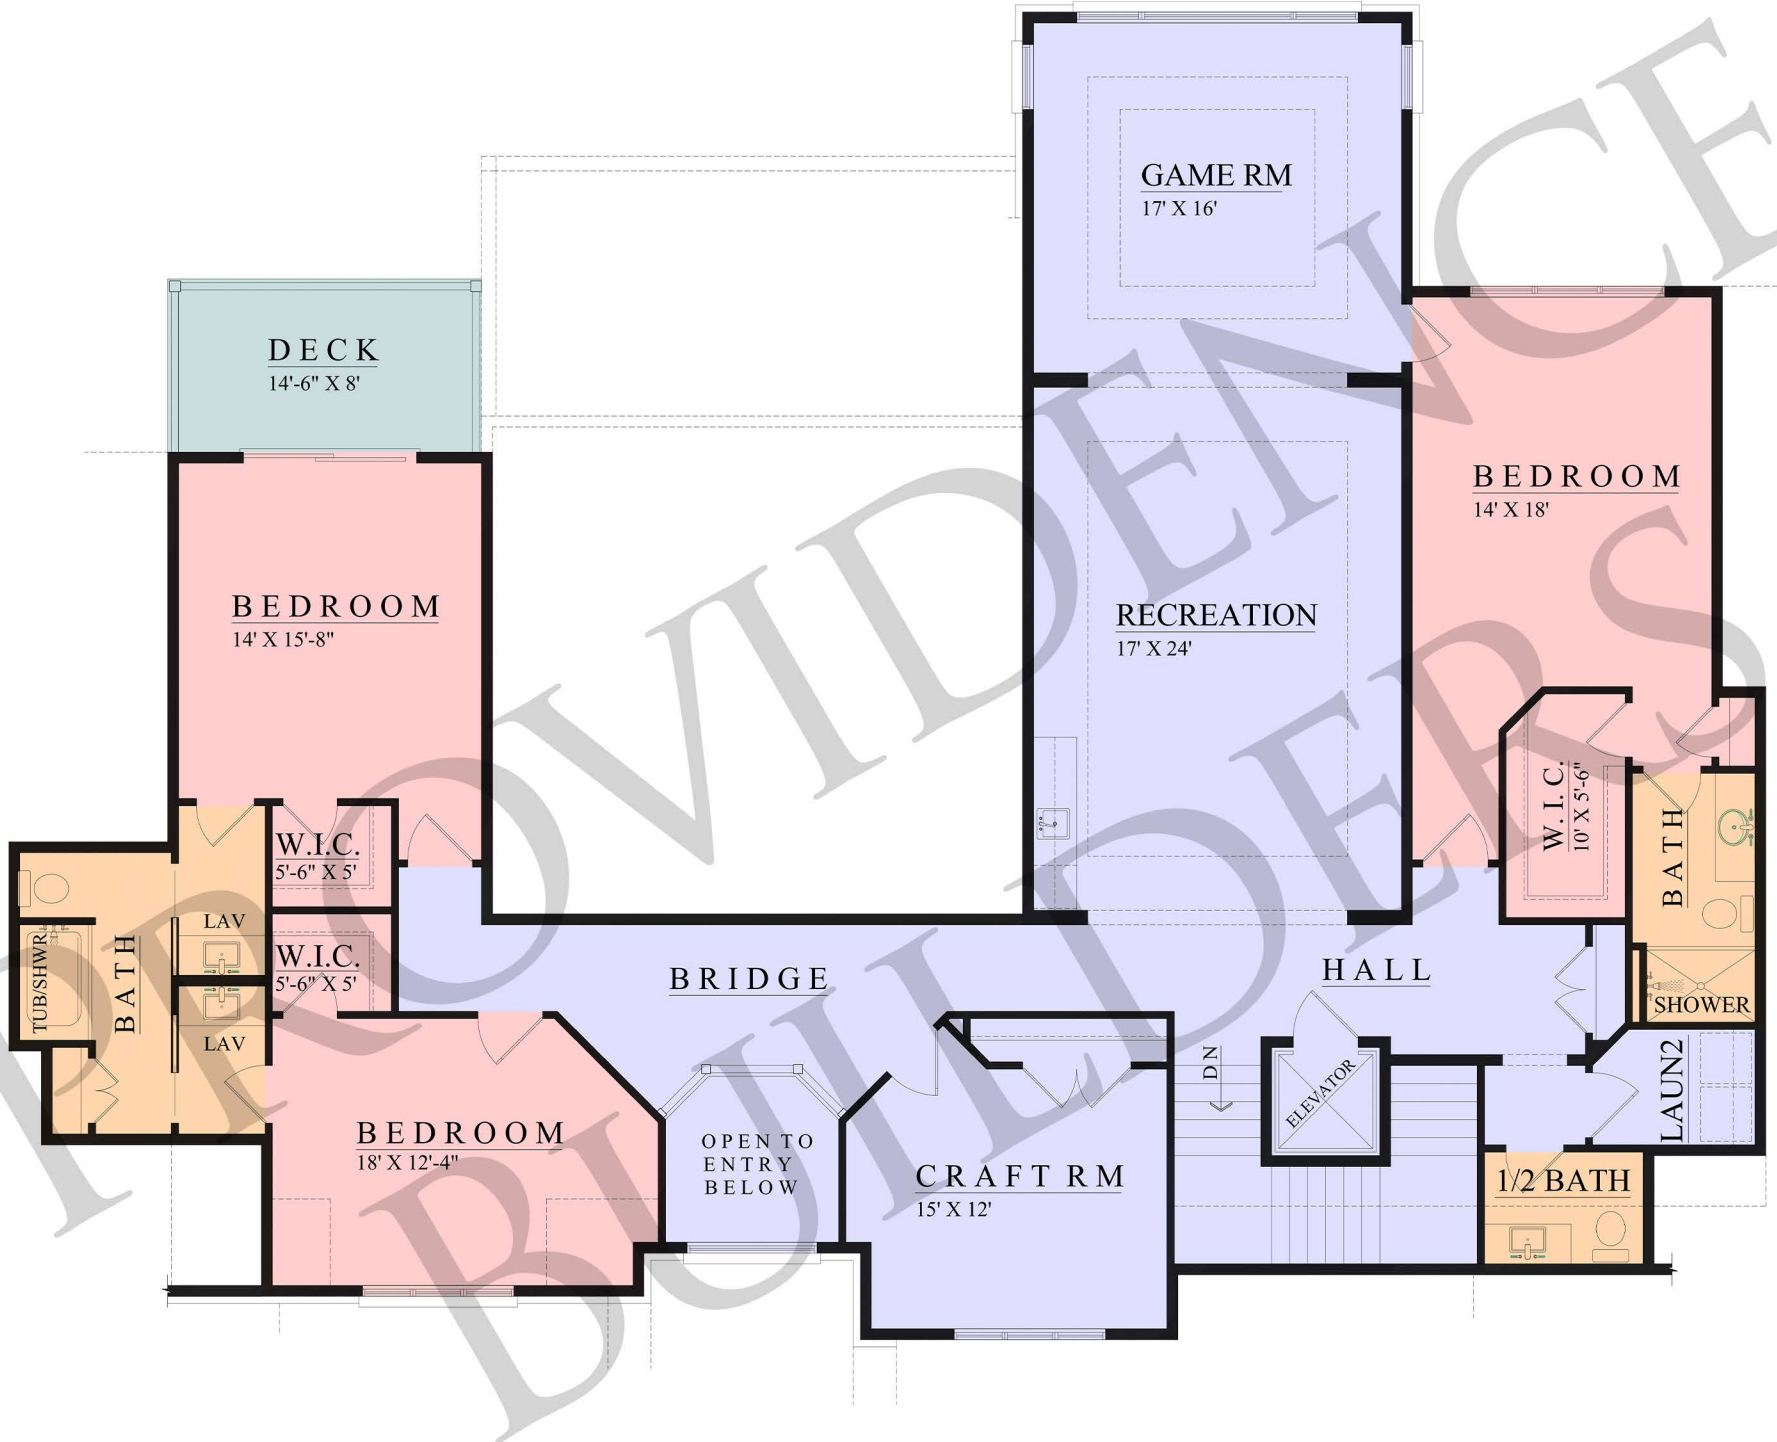

YANBOROUGH

6054 SQUARE FEET | 4 BEDS | 4 FULL BATHS |
4 HALF BATHS | 3 CAR GARAGE | 2 STORY

Call us at 865.816.6688 for more information

www.providence-tennesse.com 600 E Broadway, Lenoir City, TN 37771

YANBOROUGH

6054 SQUARE FEET | 4 BEDS | 4 FULL BATHS |
4 HALF BATHS | 3 CAR GARAGE | 2 STORY

UPPER FLOOR PLAN

2632 SQ. FT.

YANBOROUGH

6054 SQUARE FEET | 4 BEDS | 4 FULL BATHS |
4 HALF BATHS | 3 CAR GARAGE | 2 STORY

LOWER FLOOR PLAN
UNFINISHED SQ. FT.