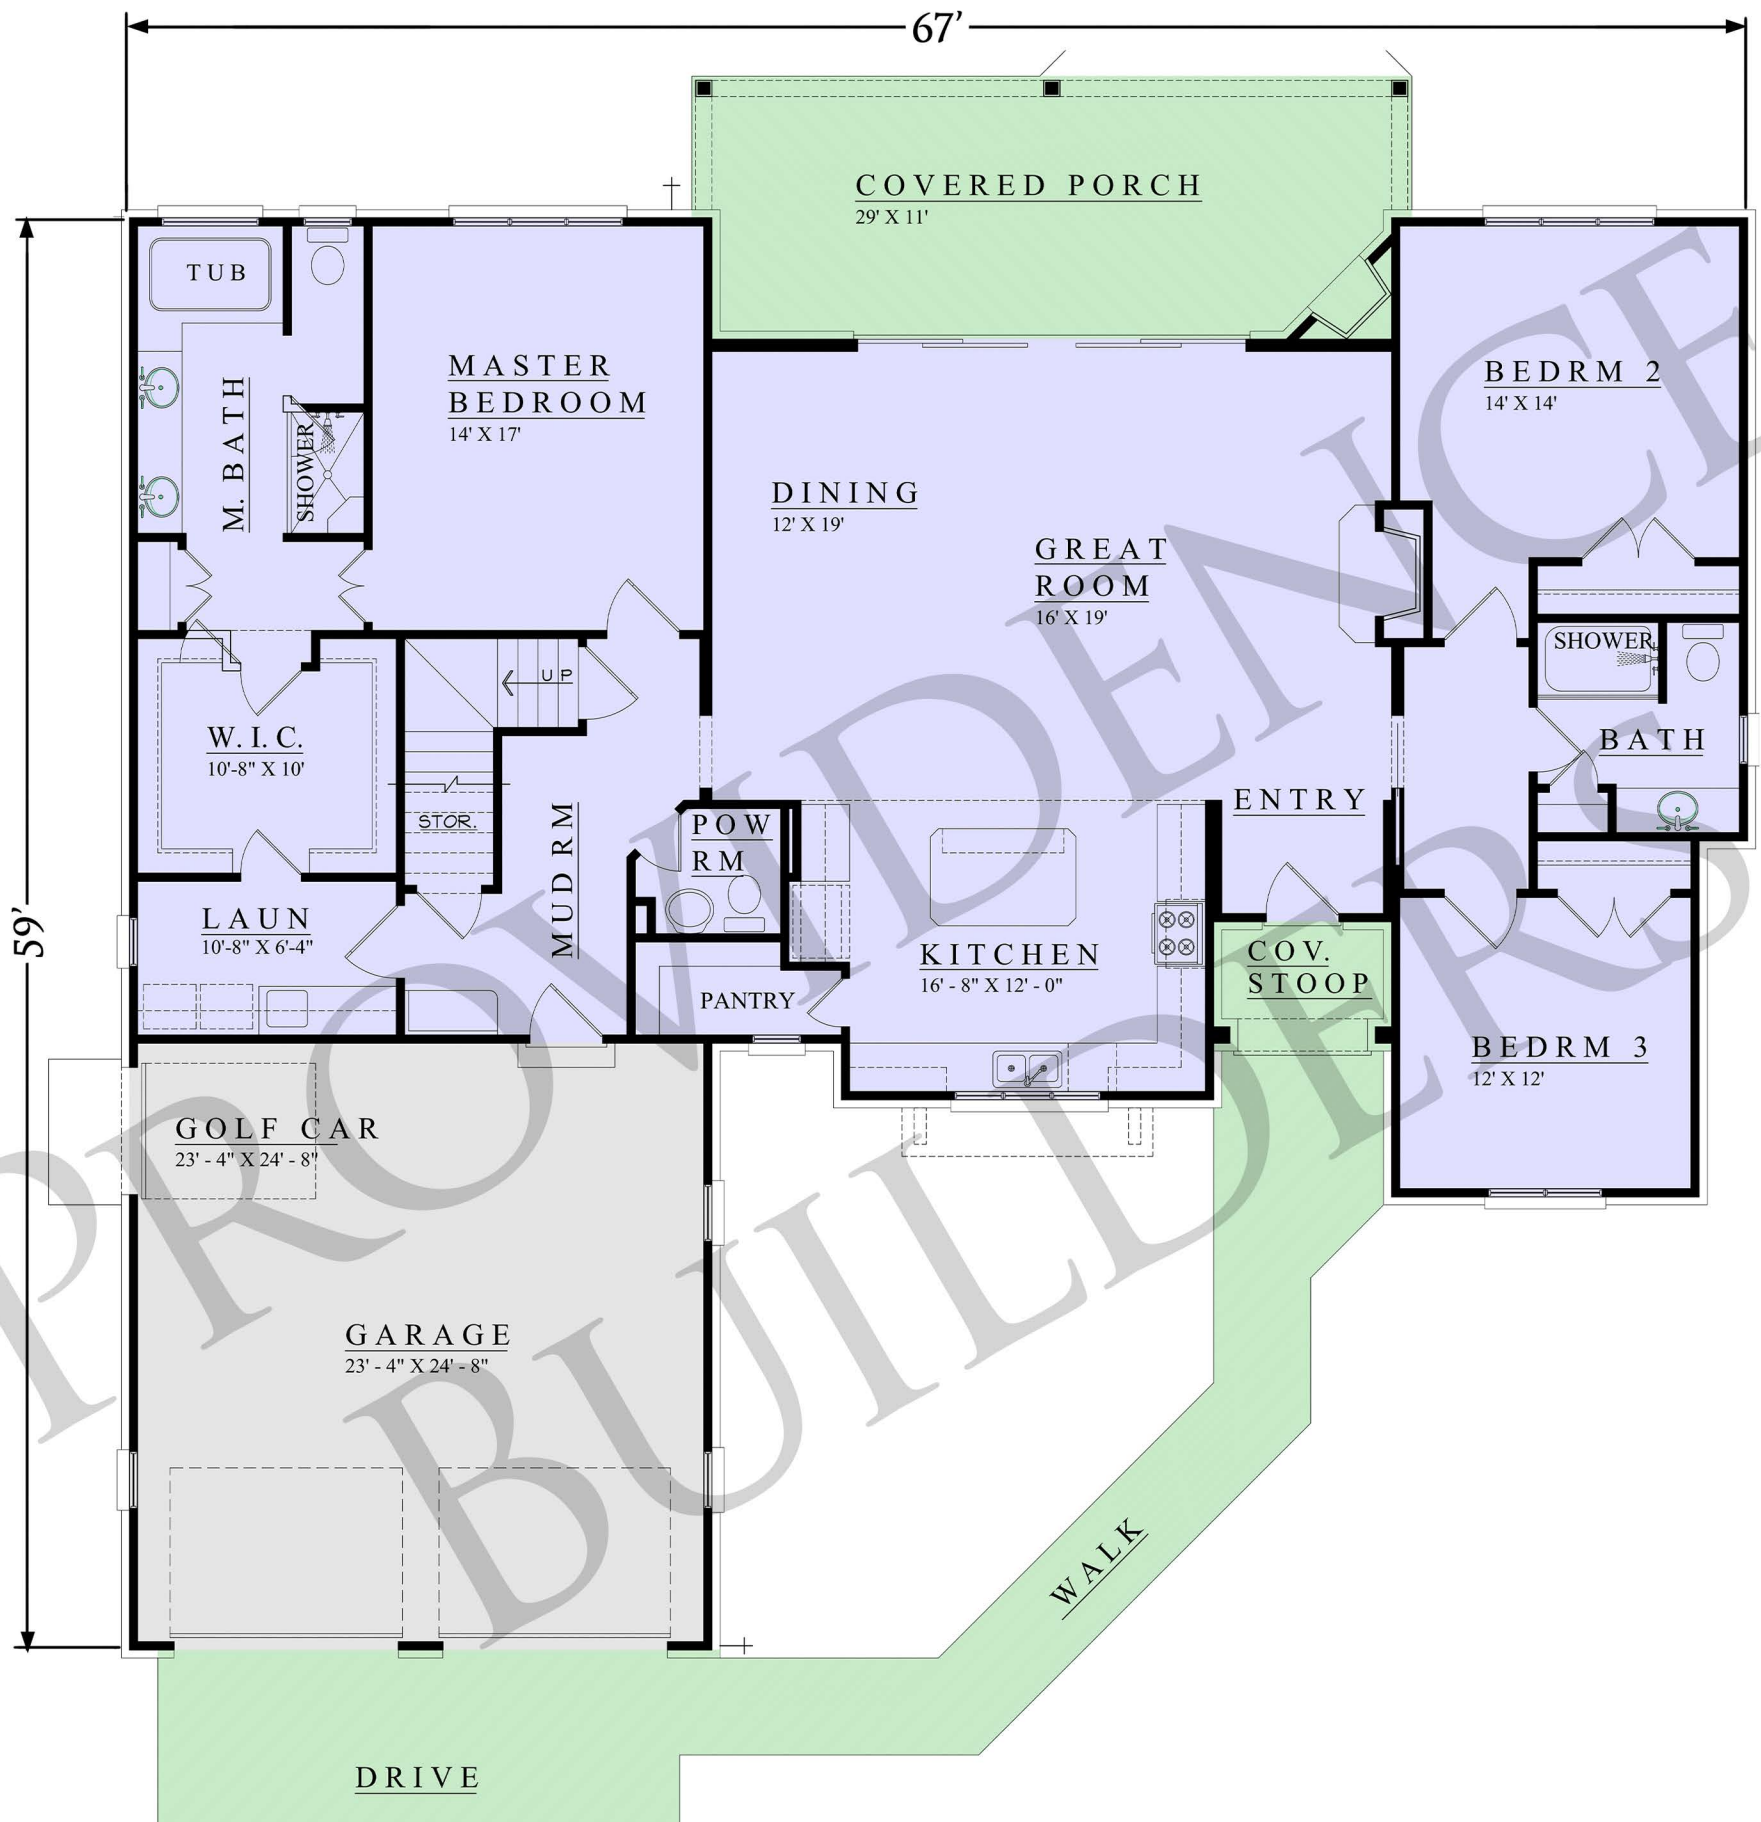

ANNECY

2522 SQUARE FEET | 4 BEDS | 3.5 FULL BATHS |
2 CAR GARAGE | RANCH

Call us at 865.816.6688 for more information

www.providence-tennesse.com 600 E Broadway, Lenoir City, TN 37771

ANNECY

2522 SQUARE FEET | 4 BEDS | 3.5 FULL BATHS |
2 CAR GARAGE | RANCH

MAIN FLOOR PLAN
2168 SQ. FT.

ANNECY

2522 SQUARE FEET | 4 BEDS | 3.5 FULL BATHS |
2 CAR GARAGE | RANCH

UPPER FLOOR PLAN

354 SQ. FT.