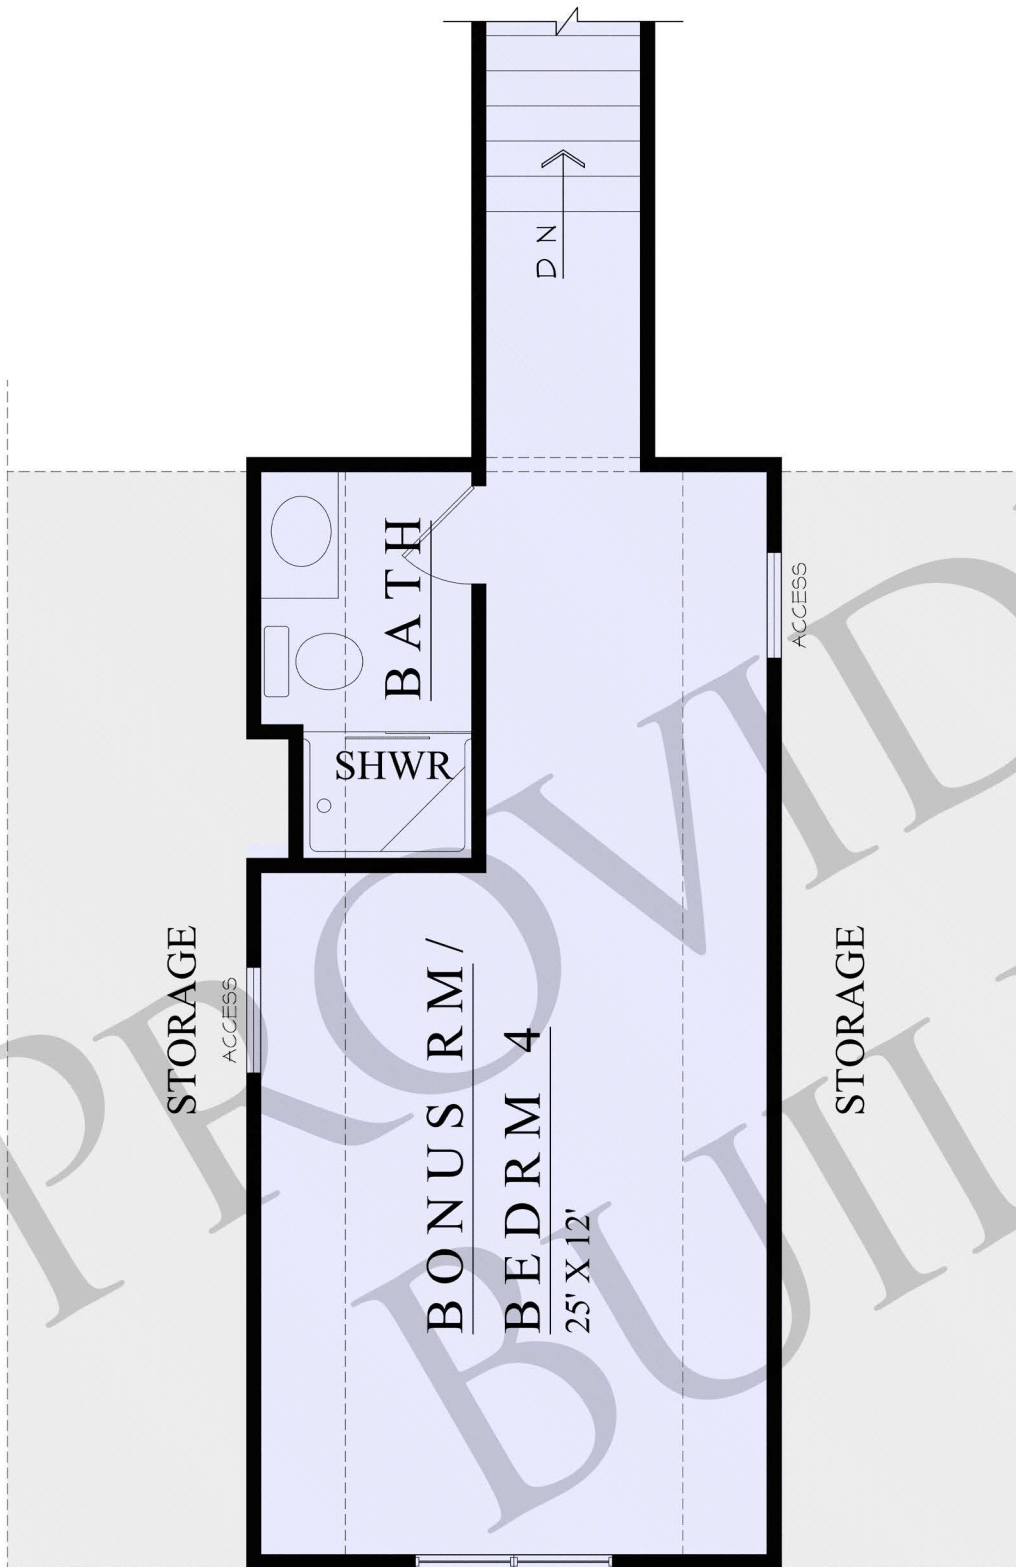

ANNECY

2522 SQUARE FEET | 4 BEDS | 3.5 FULL BATHS |
2 CAR GARAGE | RANCH

Call us at 865.816.6688 for more information

www.providence-tennesse.com 600 E Broadway, Lenoir City, TN 37771

ANNECY

2522 SQUARE FEET | 4 BEDS | 3.5 FULL BATHS |
2 CAR GARAGE | RANCH

MAIN FLOOR PLAN
2168 SQ. FT.

ANNECY

2522 SQUARE FEET | 4 BEDS | 3.5 FULL BATHS |
2 CAR GARAGE | RANCH

UPPER FLOOR PLAN

354 SQ. FT.