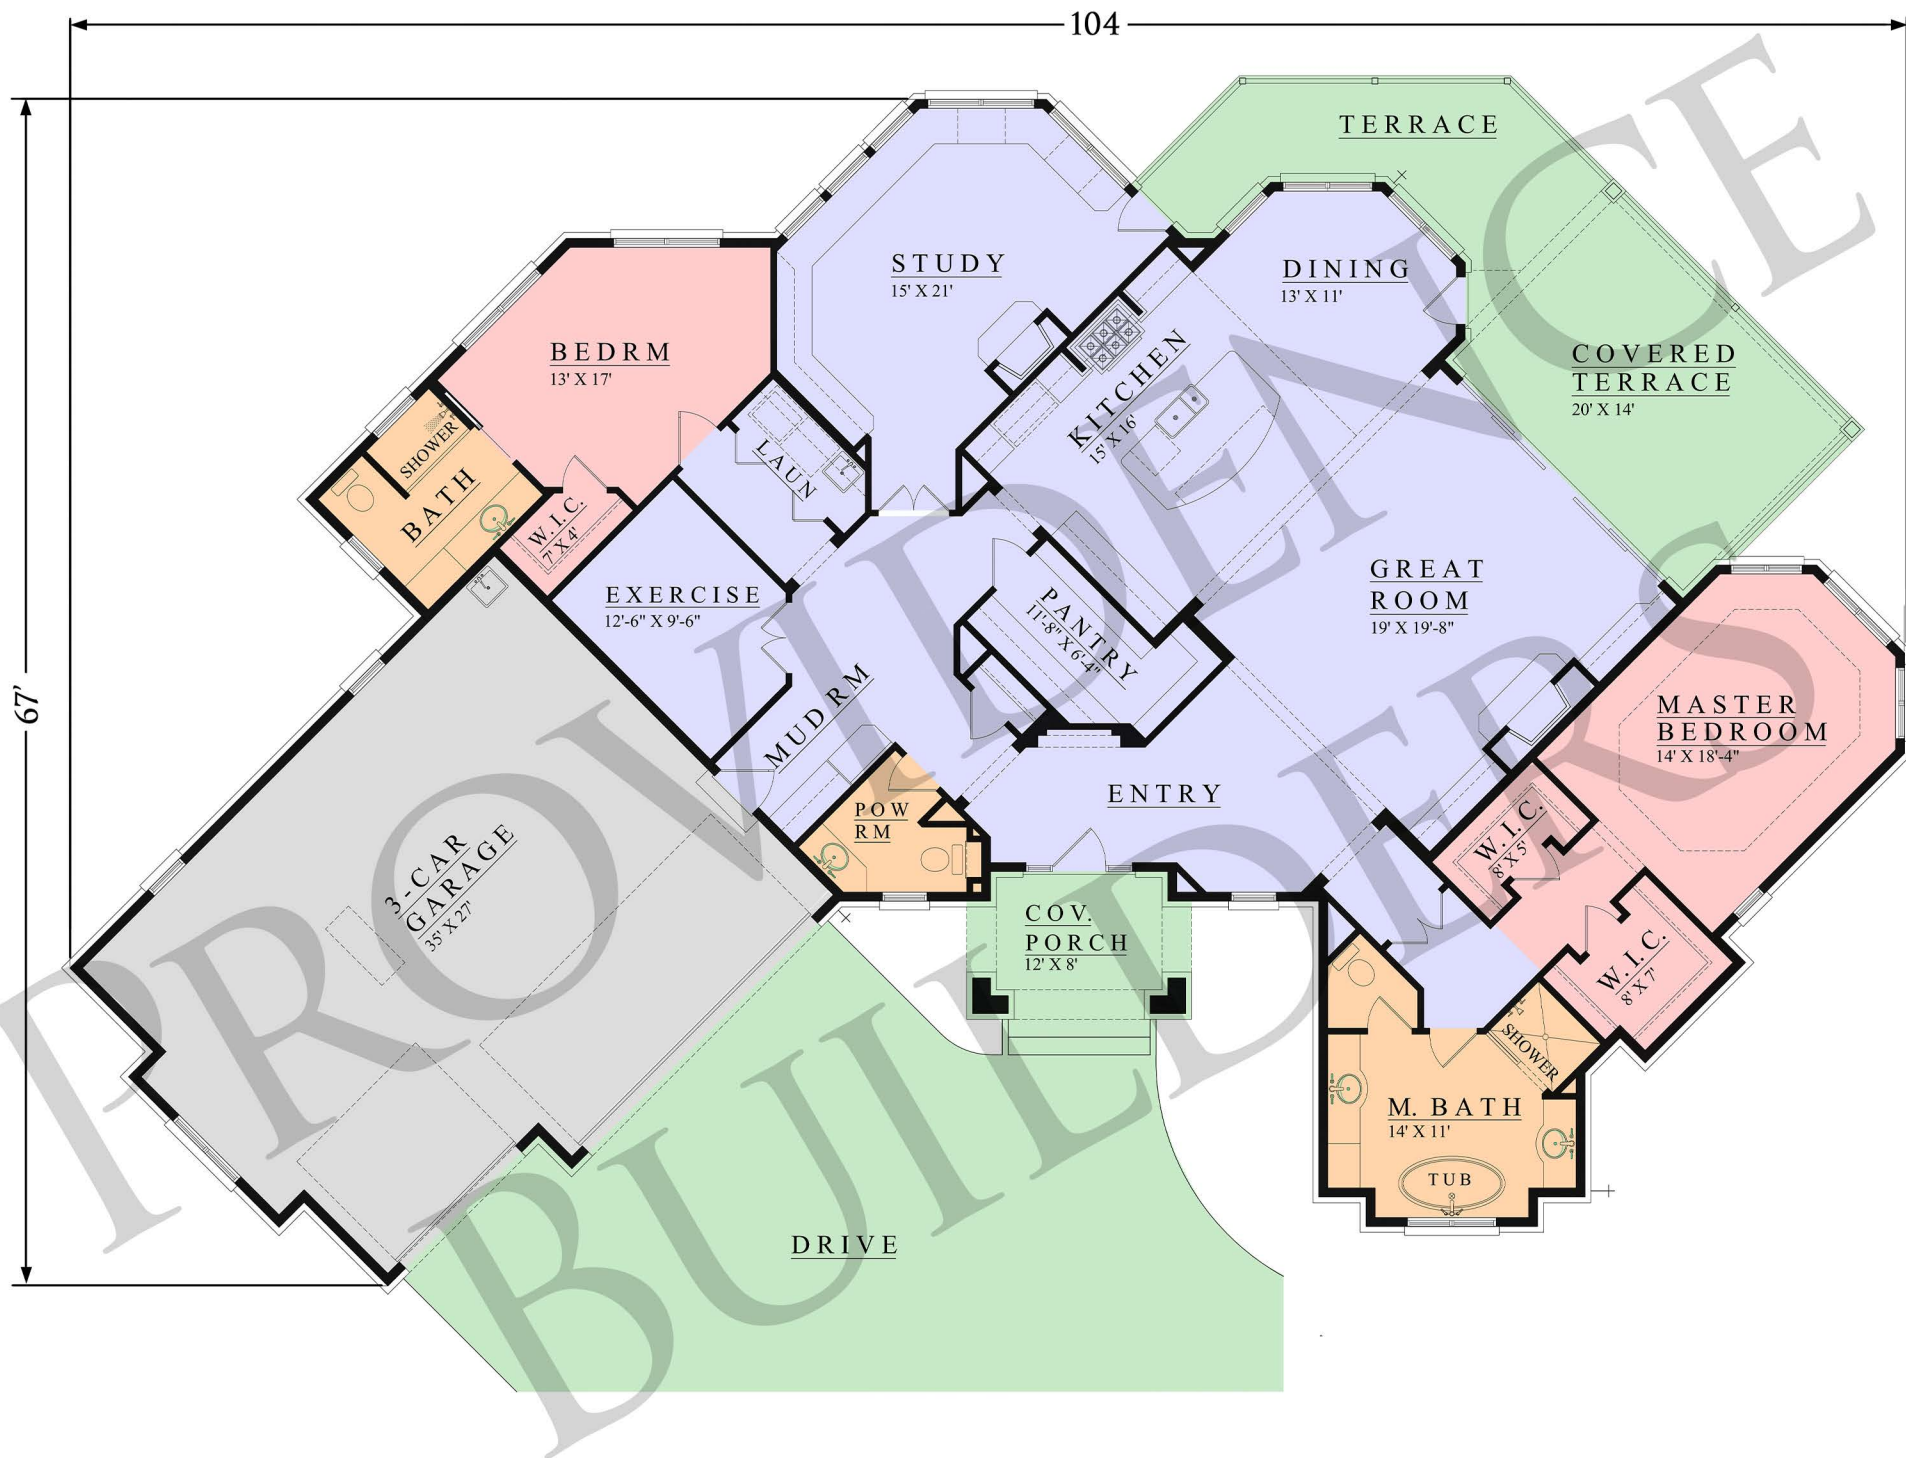

CAMINO CHALET

2874 SQUARE FEET | 2 BEDS | 2.5 FULL BATHS |
3 CAR GARAGE | RANCH

PROVIDENCE
BUILDERS
Of Tennessee, LLC

Call us at 865.816.6688 for more information

www.providence-tennesse.com 600 E Broadway, Lenoir City, TN 37771

CAMINO CHALET

2874 SQUARE FEET | 2 BEDS | 2.5 FULL BATHS |
3 CAR GARAGE | RANCH

MAIN FLOOR PLAN

2874 SQ. FT.