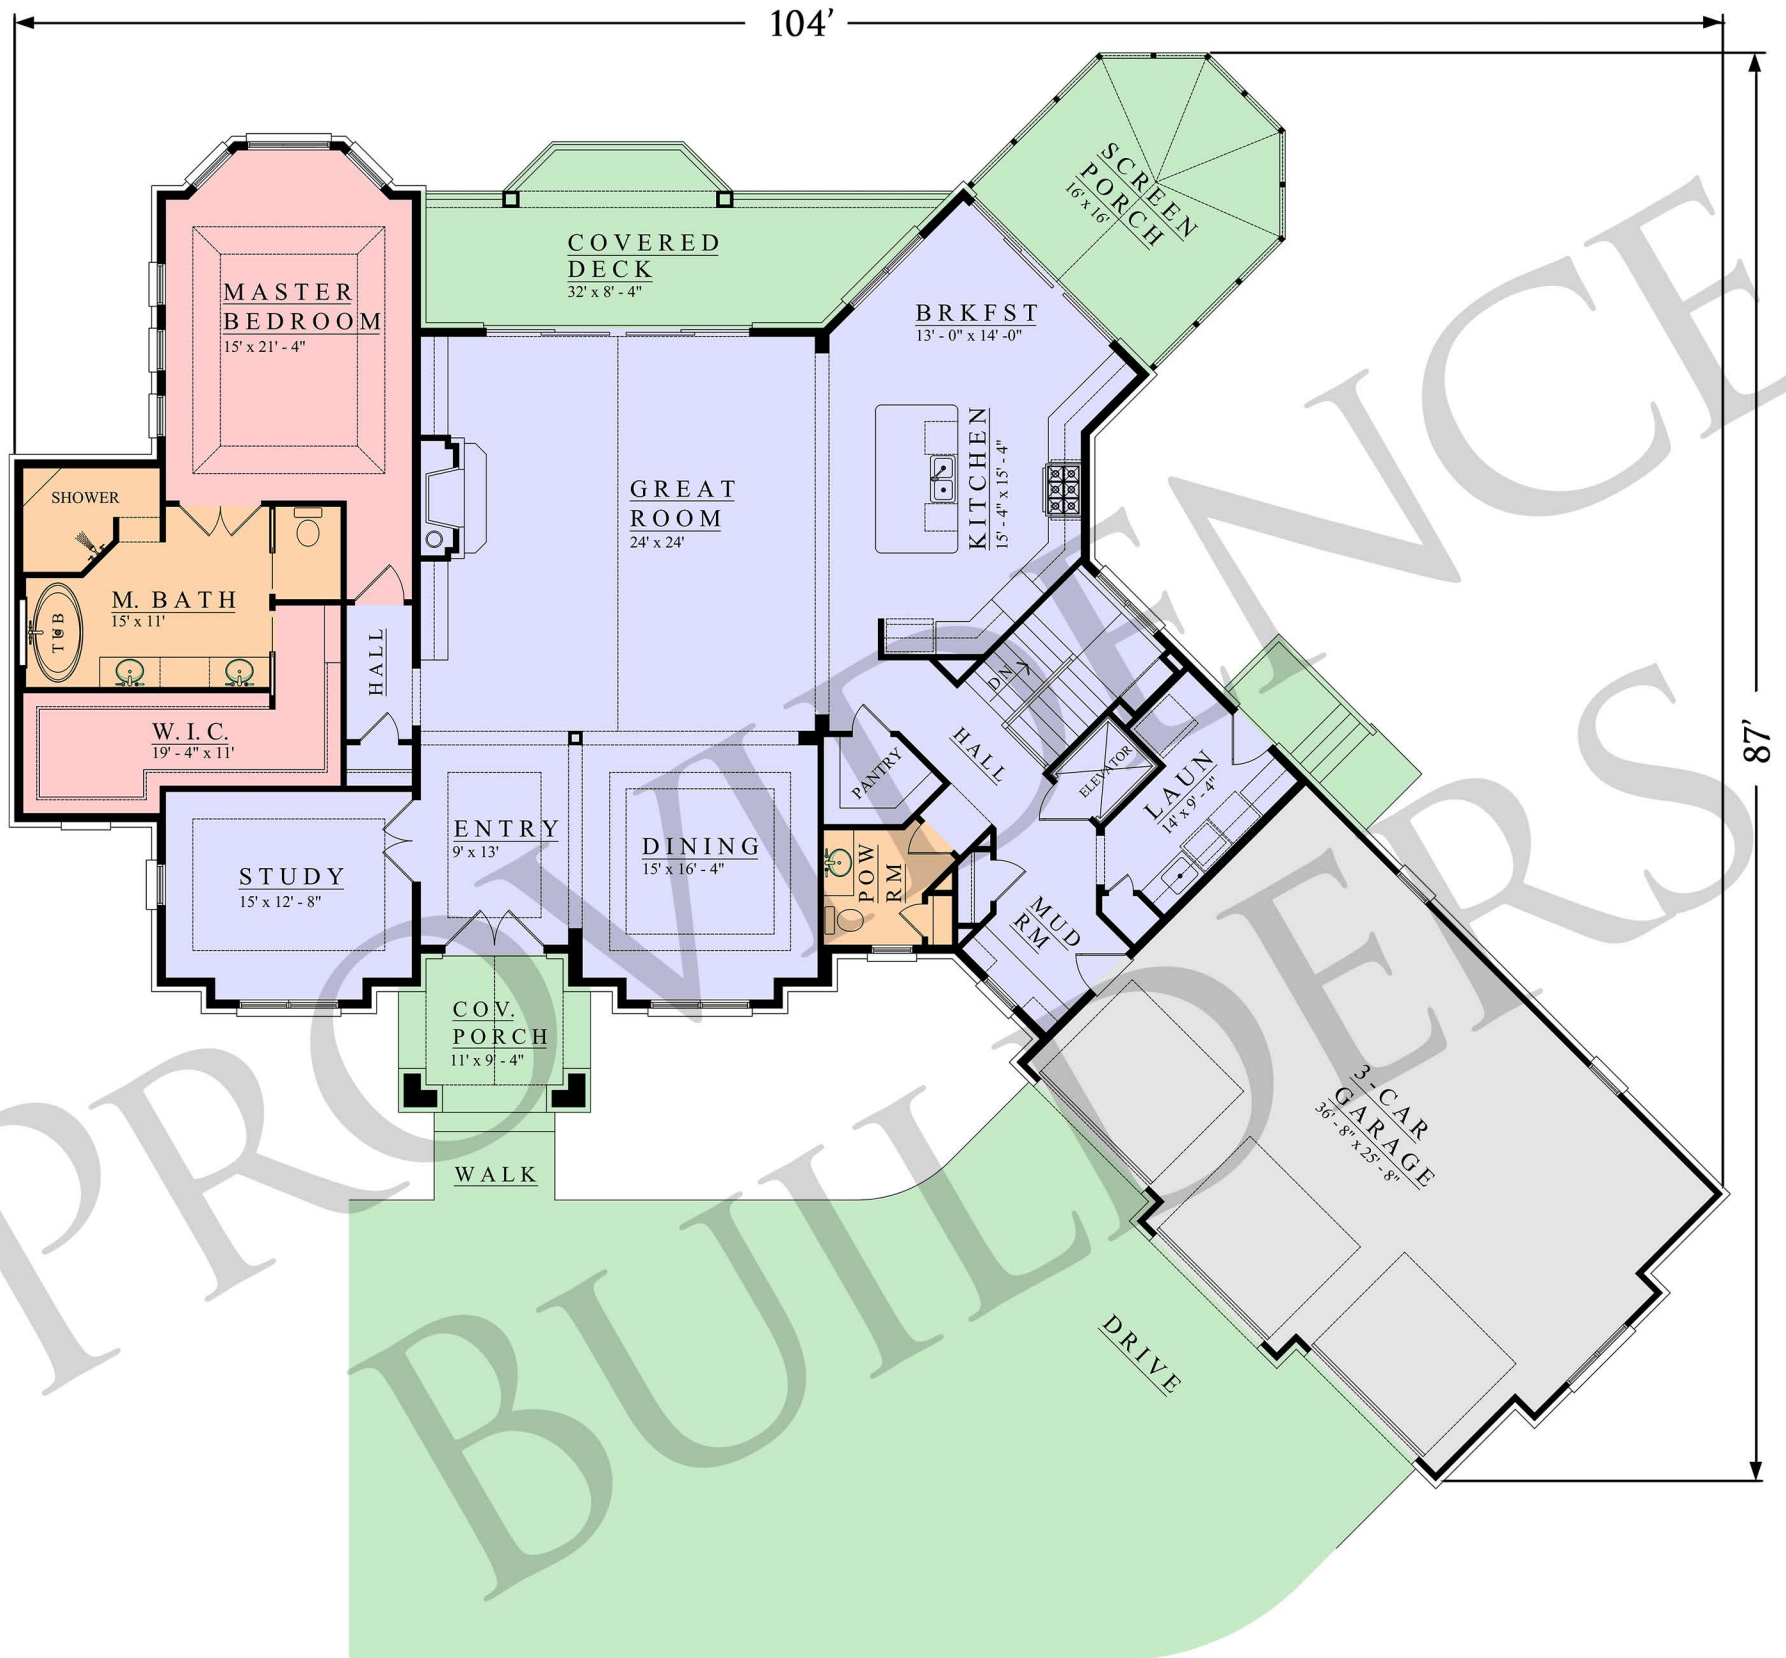

CHABLIS

4492 SQUARE FEET | 3 BEDS | 3.5 FULL BATHS |
3 CAR GARAGE | RANCH WALK OUT

Call us at 865.816.6688 for more information

www.providence-tennesse.com 600 E Broadway, Lenoir City, TN 37771

CHABLIS

4492 SQUARE FEET | 3 BEDS | 3.5 FULL BATHS |
3 CAR GARAGE | RANCH WALK OUT

MAIN FLOOR PLAN
2882 SQ. FT.

CHABLIS

4492 SQUARE FEET | 3 BEDS | 3.5 FULL BATHS |
3 CAR GARAGE | RANCH WALK OUT

LOWER FLOOR PLAN

1610 SQ. FT.