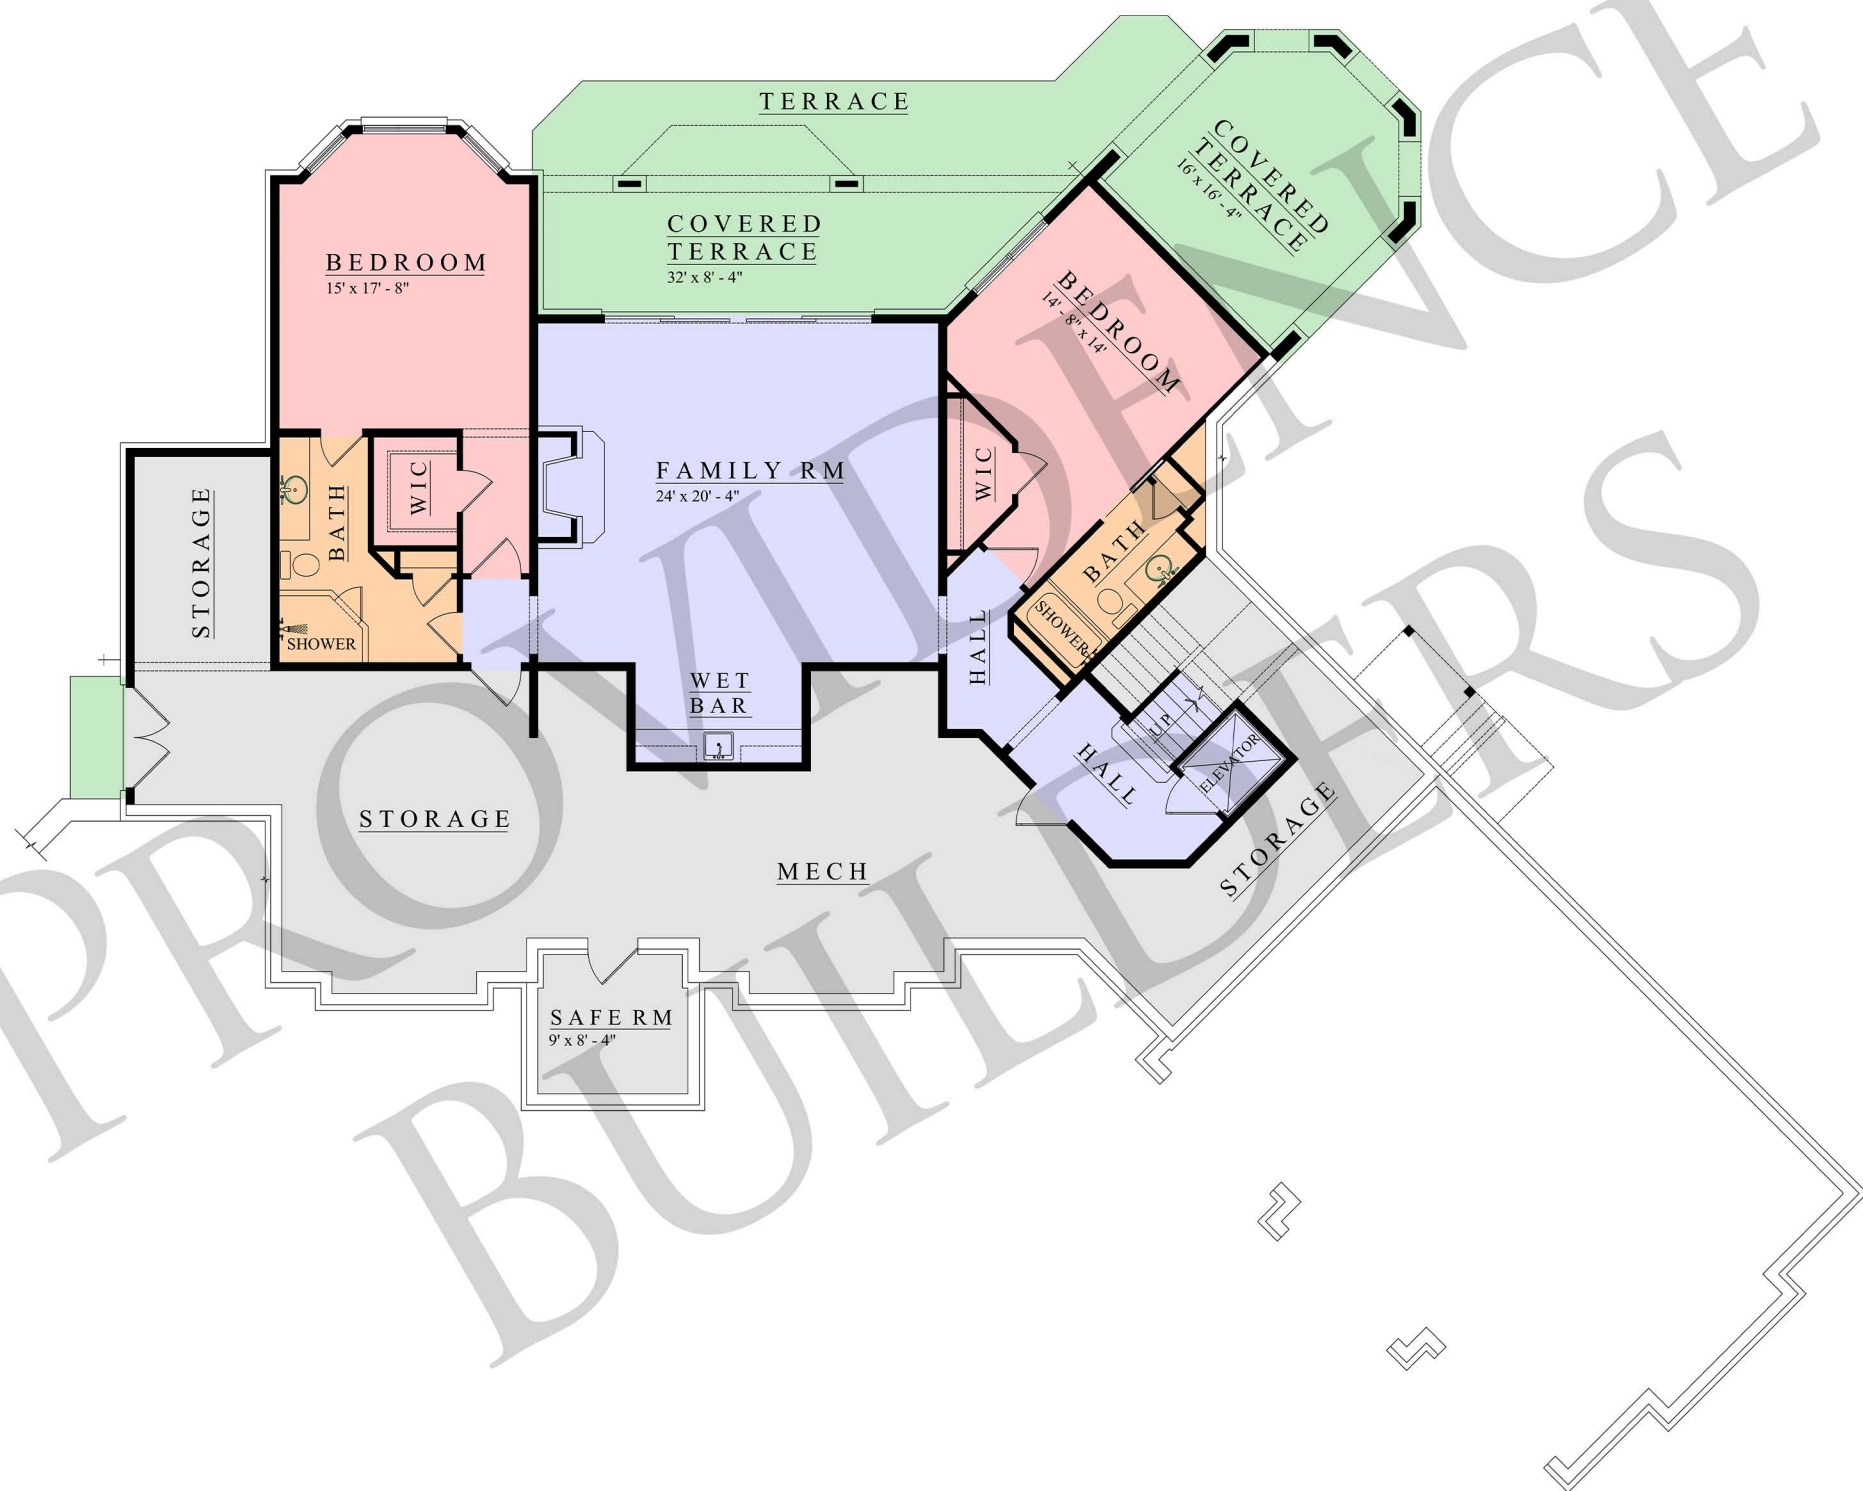

CHABLIS

4492 SQUARE FEET | 3 BEDS | 3.5 FULL BATHS |
3 CAR GARAGE | RANCH WALK OUT

Call us at 865.816.6688 for more information

www.providence-tennesse.com 600 E Broadway, Lenoir City, TN 37771

CHABLIS

4492 SQUARE FEET | 3 BEDS | 3.5 FULL BATHS |
3 CAR GARAGE | RANCH WALK OUT

MAIN FLOOR PLAN
2882 SQ. FT.

CHABLIS

4492 SQUARE FEET | 3 BEDS | 3.5 FULL BATHS |
3 CAR GARAGE | RANCH WALK OUT

LOWER FLOOR PLAN

1610 SQ. FT.