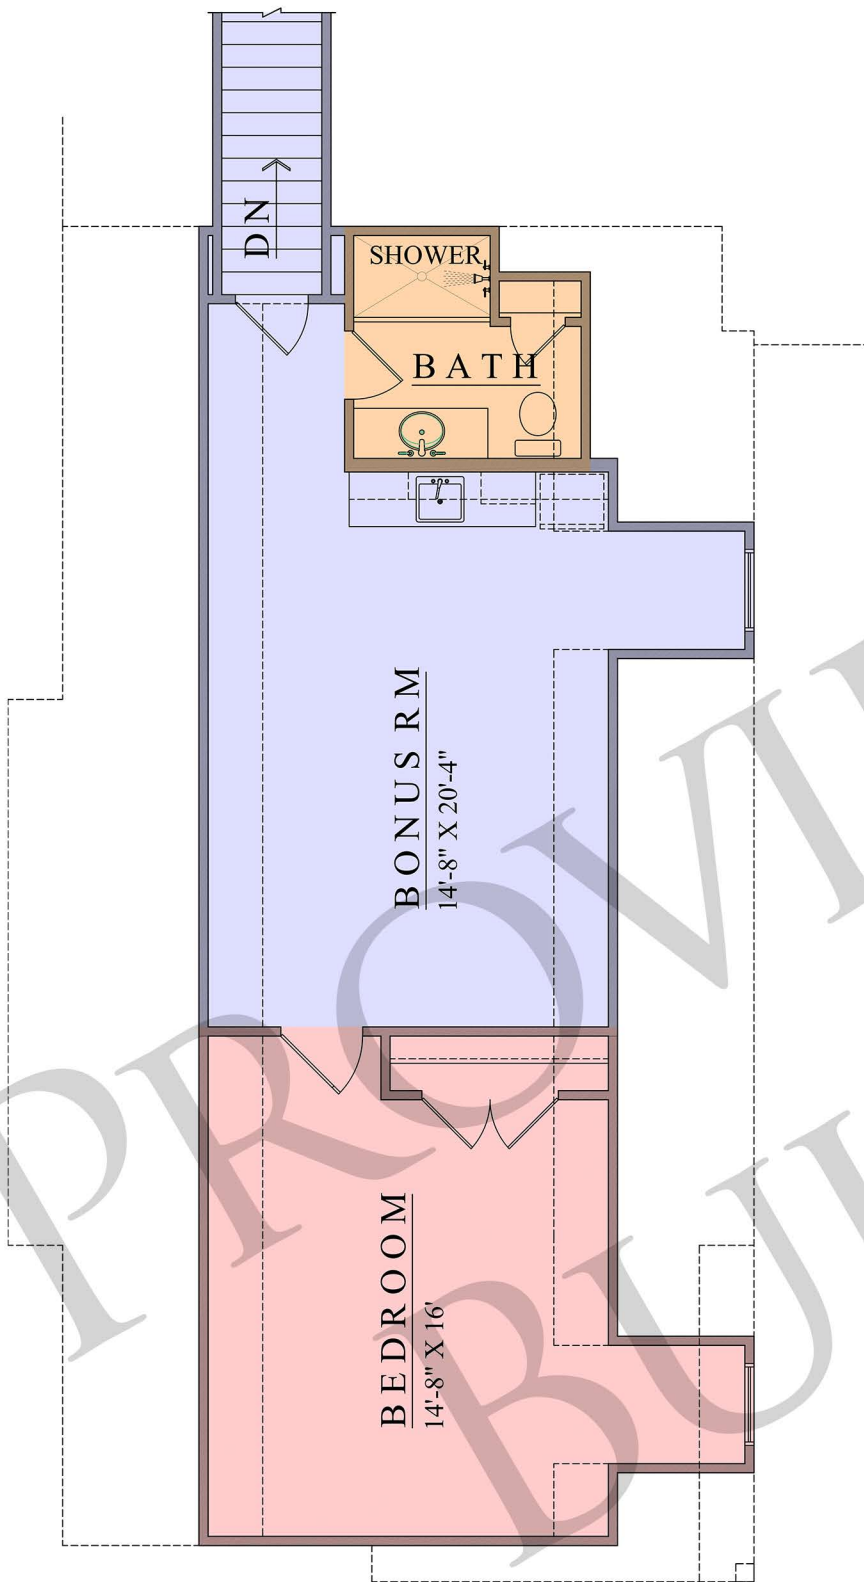

# HEATHERMOR IV

3528 SQUARE FEET | 4 BEDS | 4 FULL BATHS |  
4 CAR GARAGE | RANCH

Call us at 865.816.6688 for more information

[www.providence-tennesse.com](http://www.providence-tennesse.com) 600 E Broadway, Lenoir City, TN 37771

# HEATHERMOR IV

3528 SQUARE FEET | 4 BEDS | 4 FULL BATHS |  
4 CAR GARAGE | RANCH

## MAIN FLOOR PLAN

2754 SQ. FT.