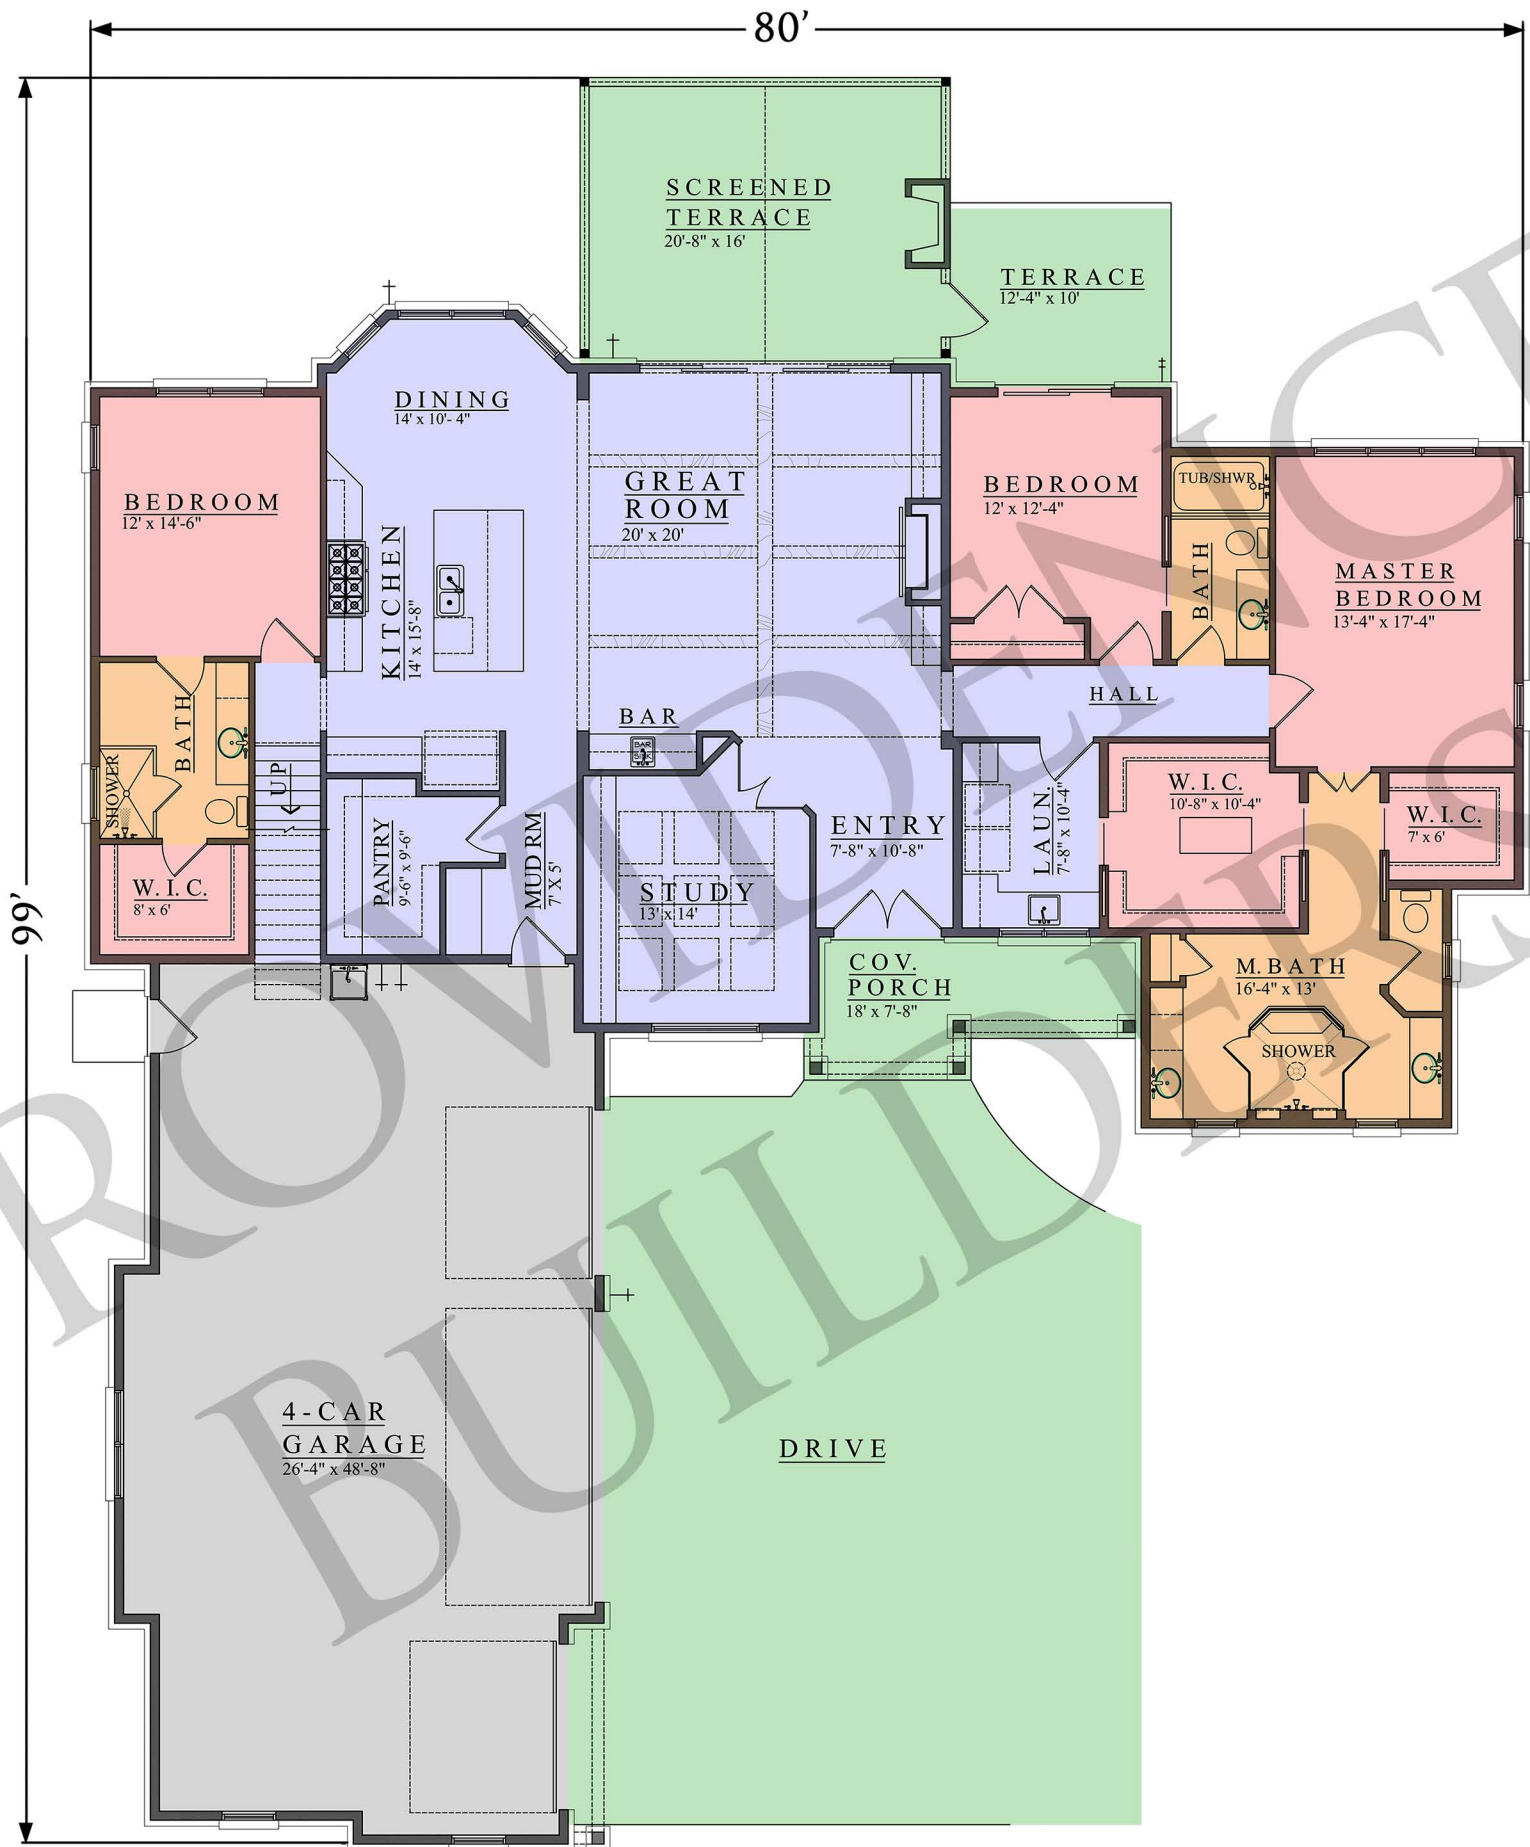

# HEATHERMOR IV

3528 SQUARE FEET | 4 BEDS | 4 FULL BATHS |  
4 CAR GARAGE | RANCH

## MAIN FLOOR PLAN

2754 SQ. FT.

## UPPER FLOOR PLAN

768 SQ. FT.