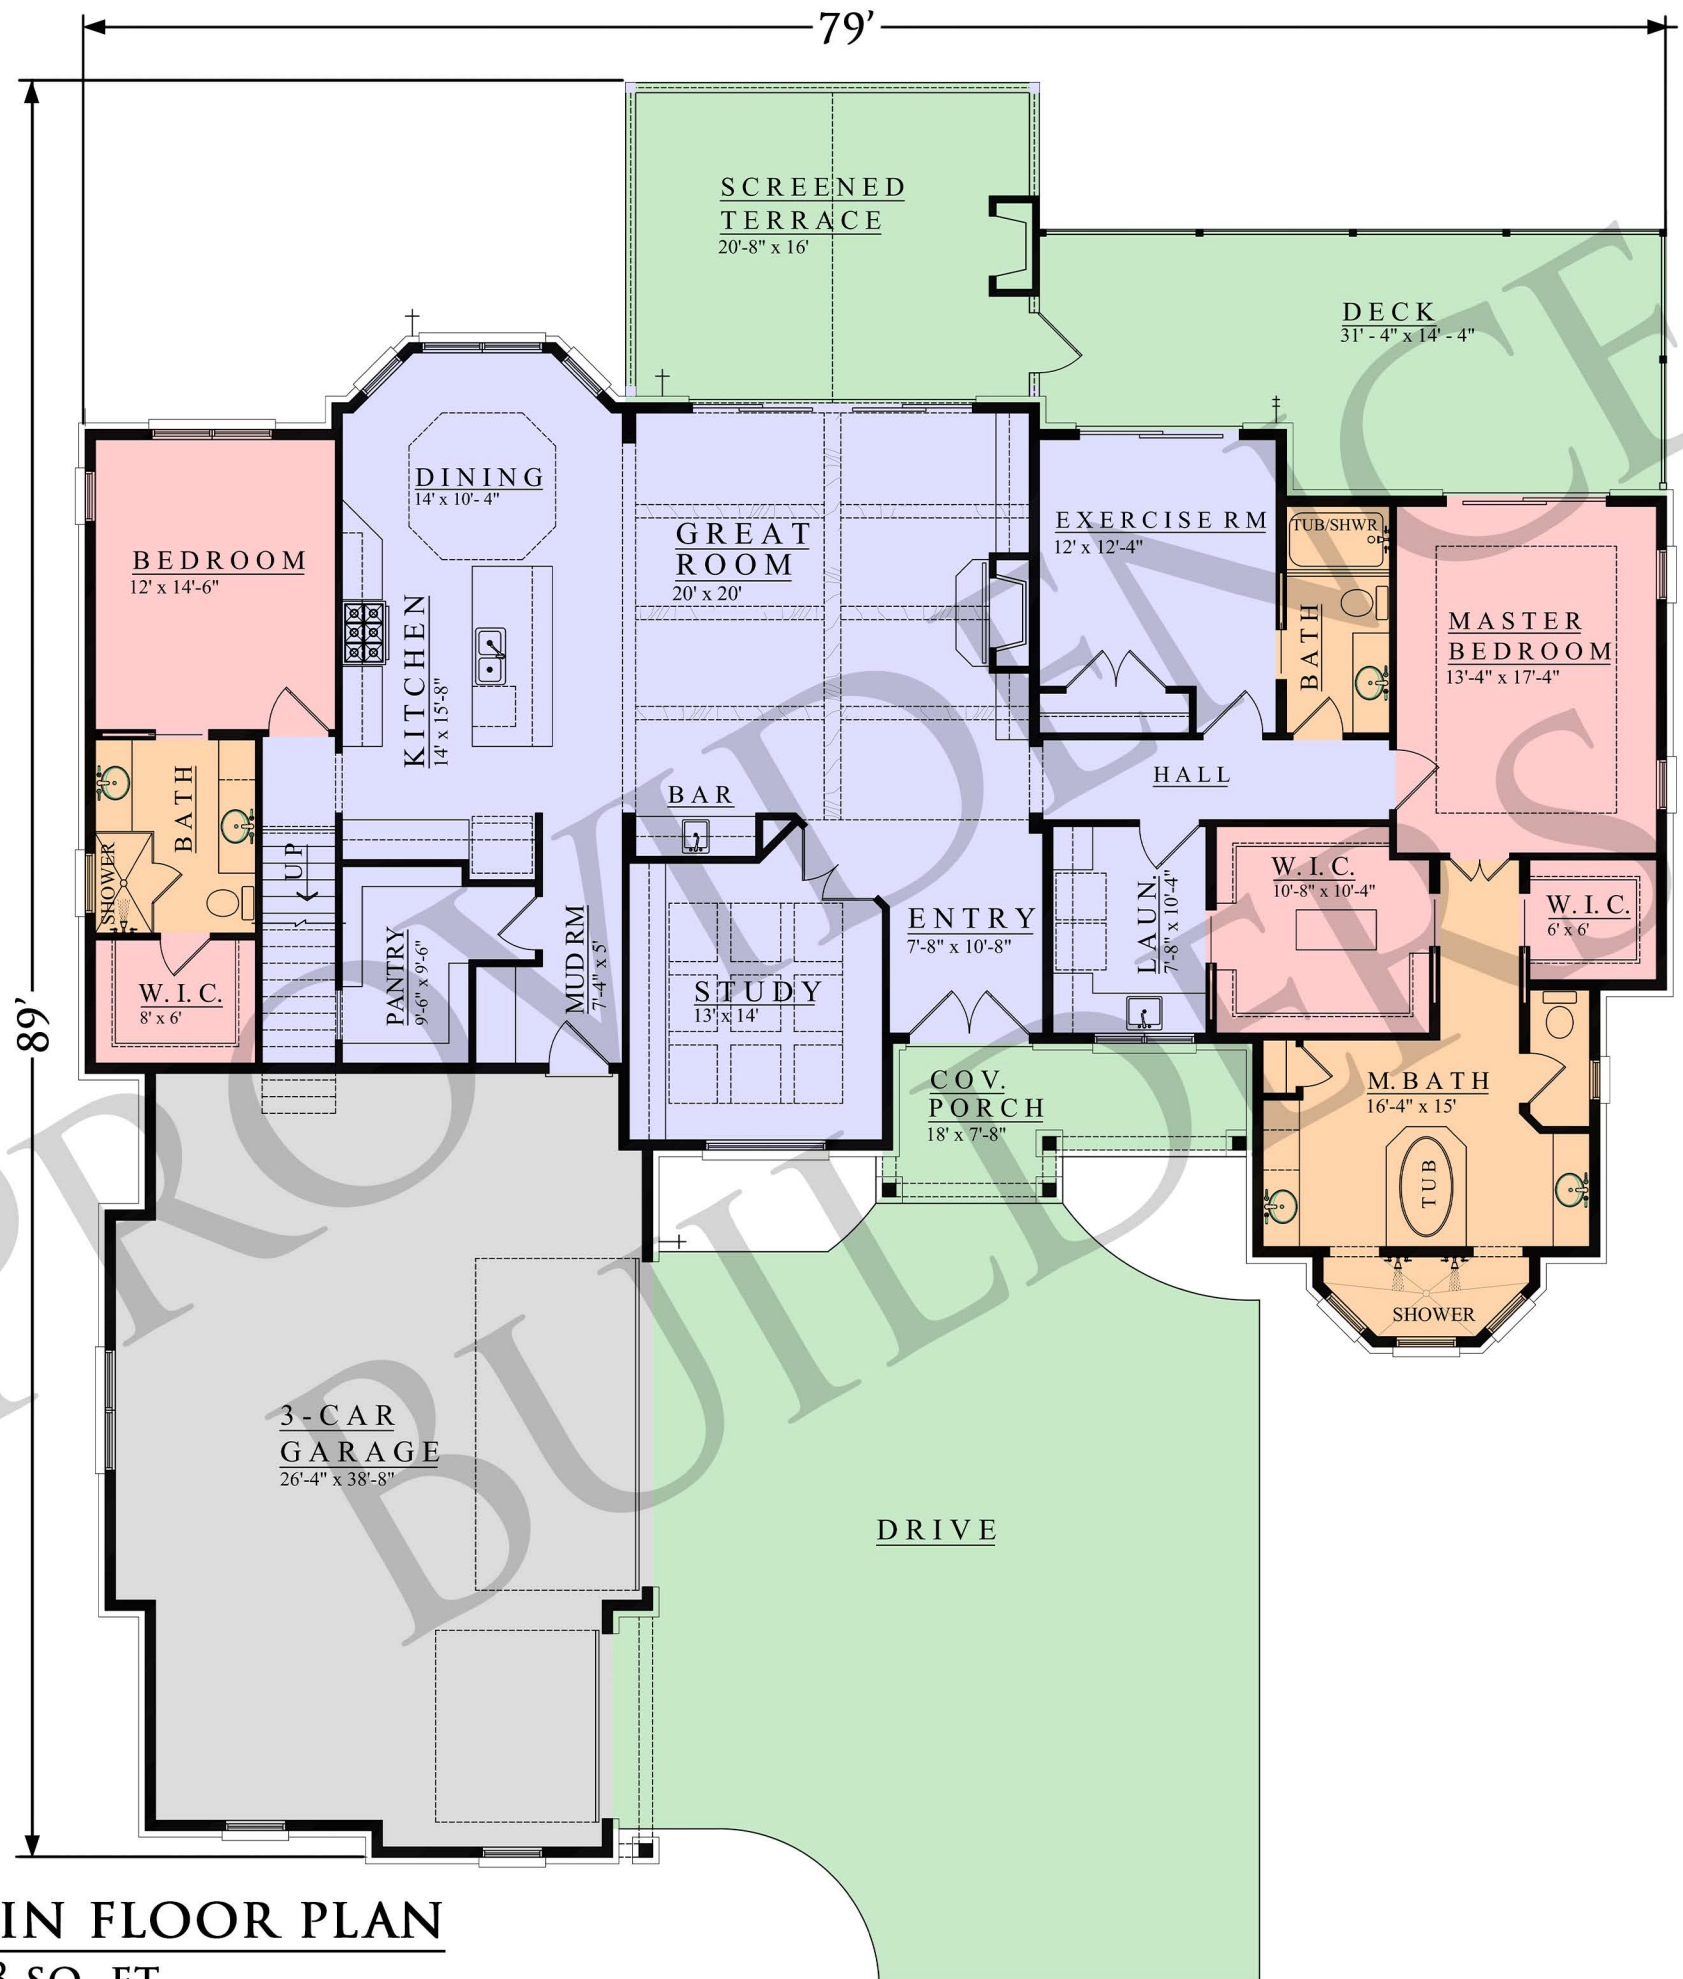

HEATHERMOR V

3542 SQUARE FEET | 4 BEDS | 4 FULL BATHS |
3 CAR GARAGE | RANCH

Call us at 865.816.6688 for more information

www.providence-tennesse.com 600 E Broadway, Lenoir City, TN 37771

HEATHERMOR V

3542 SQUARE FEET | 4 BEDS | 4 FULL BATHS |
3 CAR GARAGE | RANCH

MAIN FLOOR PLAN
2768 SQ. FT.

HEATHERMOR V

3542 SQUARE FEET | 4 BEDS | 4 FULL BATHS |
3 CAR GARAGE | RANCH

UPPER FLOOR PLAN

612 SQ. FT.