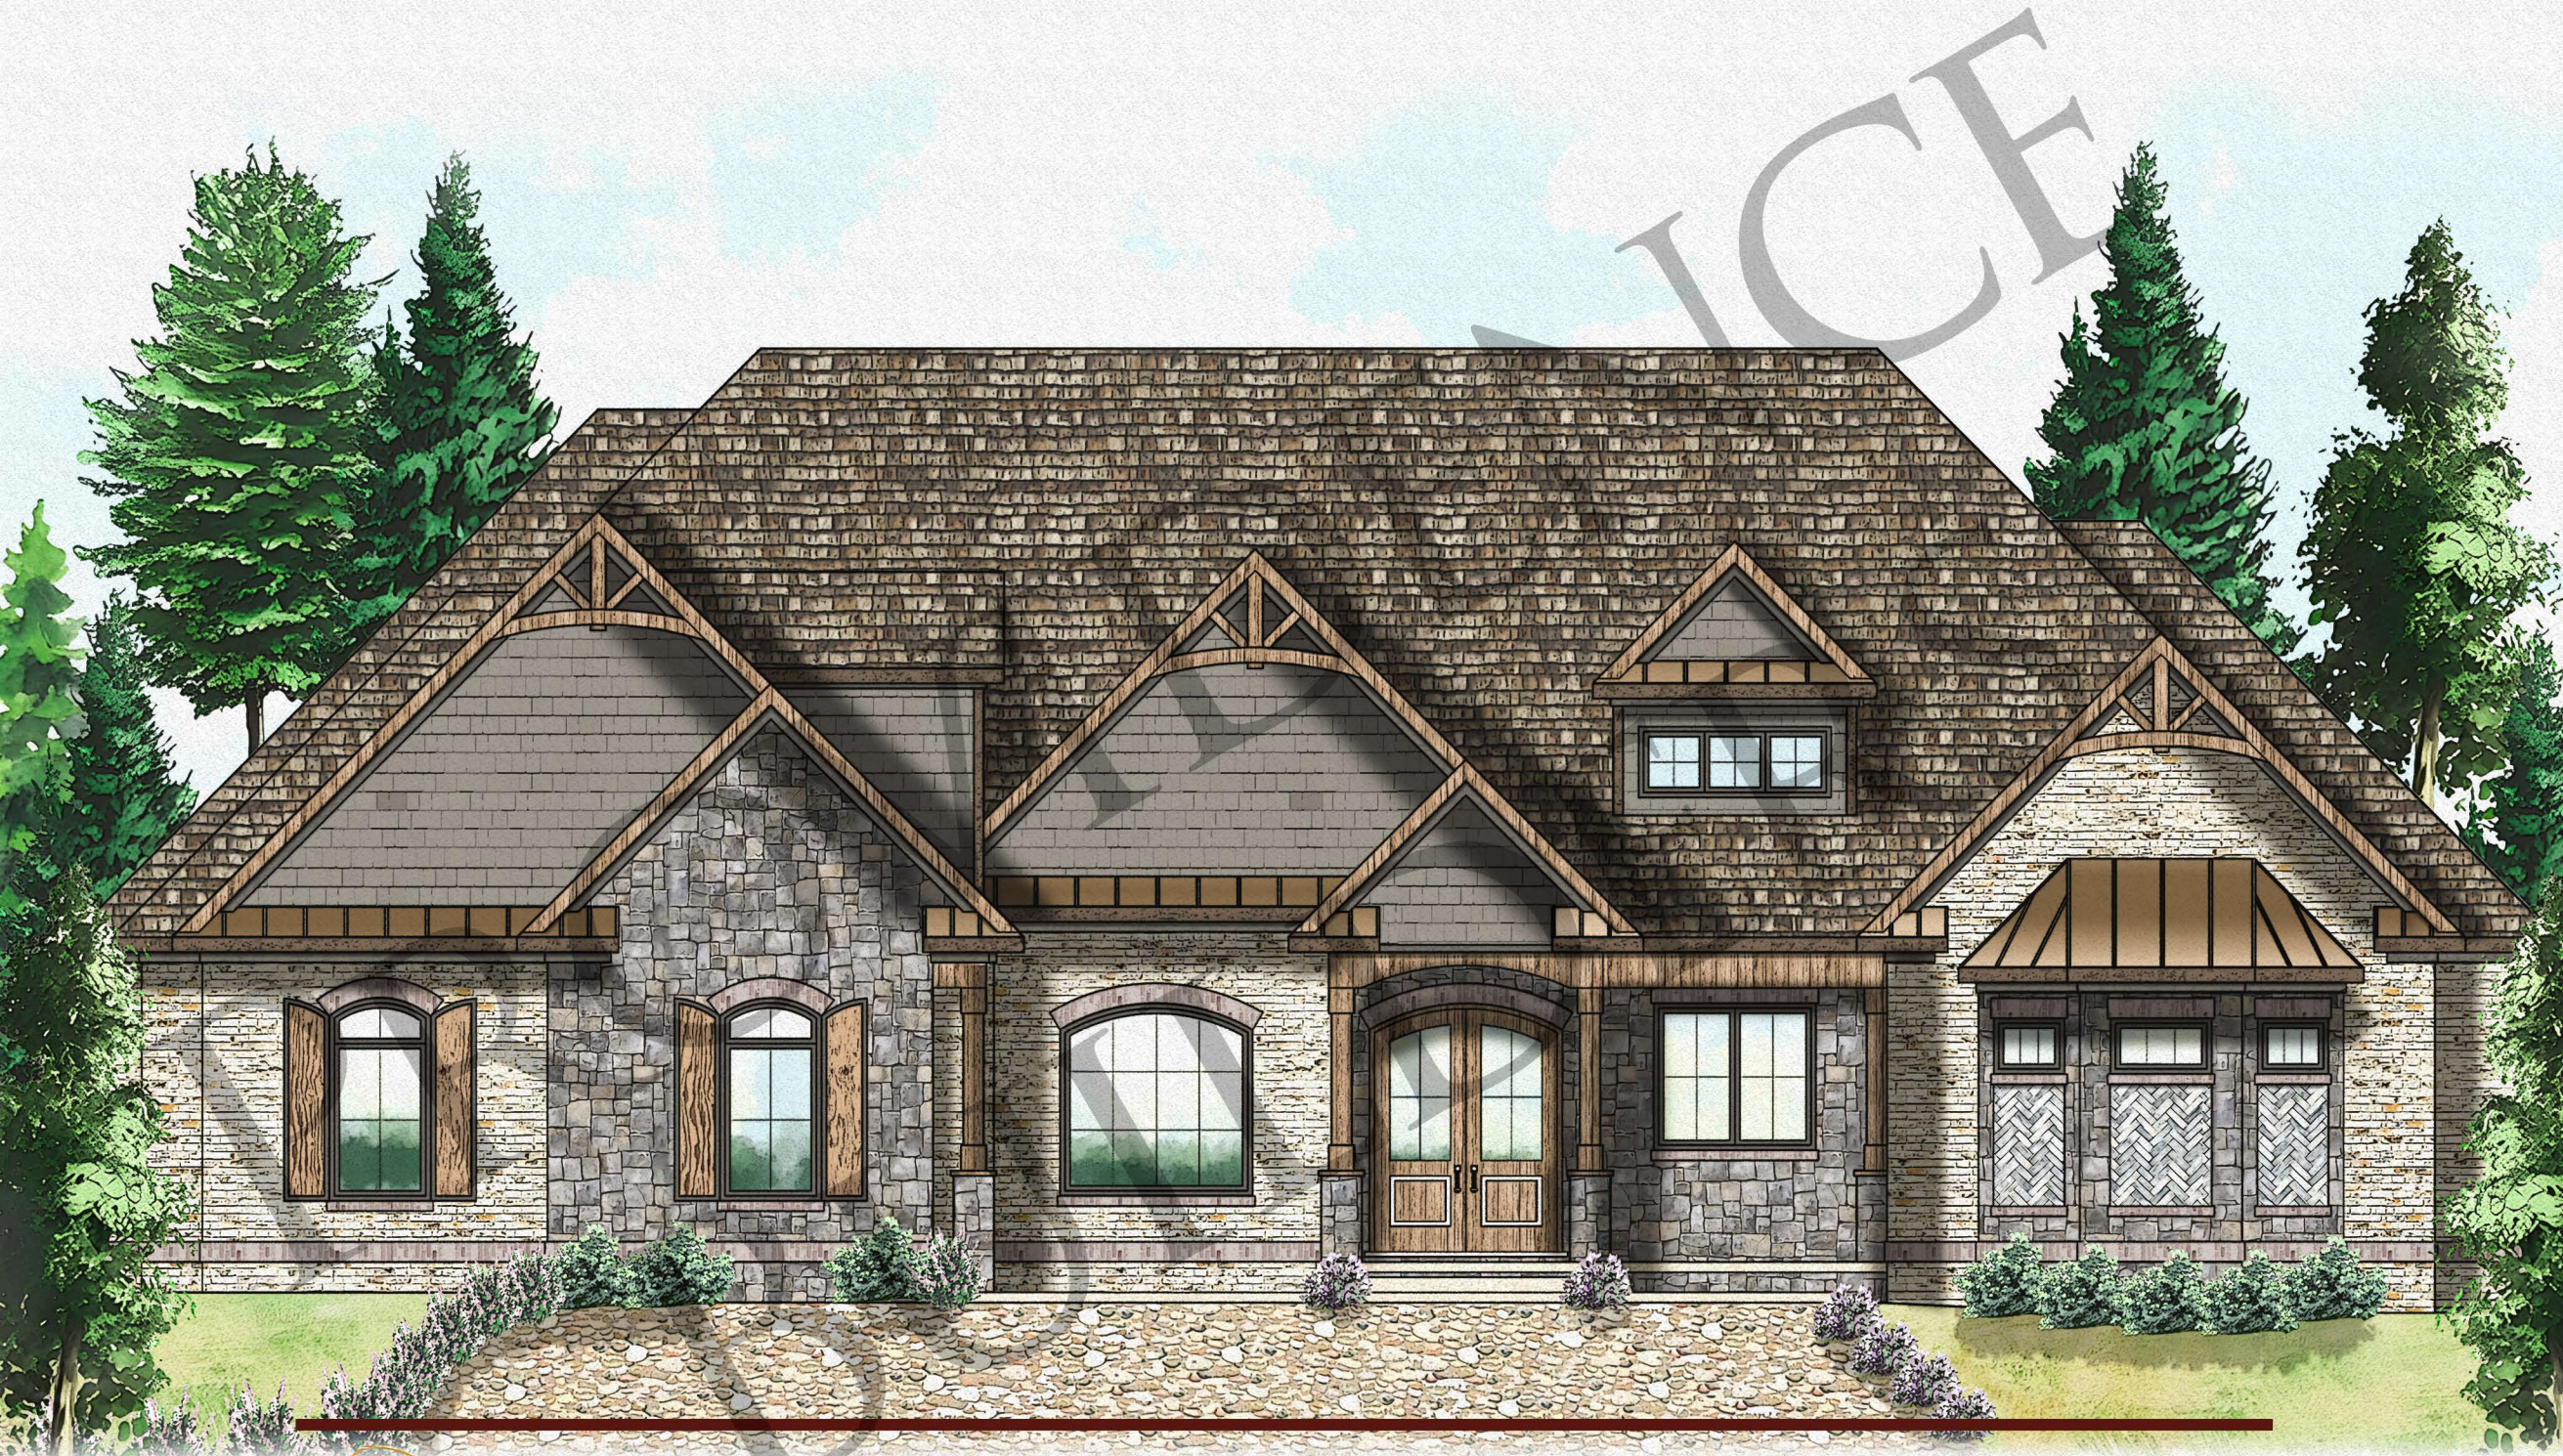

HEATHERMOR V

3542 SQUARE FEET | 4 BEDS | 4 FULL BATHS |
3 CAR GARAGE | RANCH

Call us at 865.816.6688 for more information

www.providence-tennesse.com 600 E Broadway, Lenoir City, TN 37771

HEATHERMOR V

3542 SQUARE FEET | 4 BEDS | 4 FULL BATHS |
3 CAR GARAGE | RANCH

MAIN FLOOR PLAN
2768 SQ. FT.

HEATHERMOR V

3542 SQUARE FEET | 4 BEDS | 4 FULL BATHS |
3 CAR GARAGE | RANCH

UPPER FLOOR PLAN

612 SQ. FT.