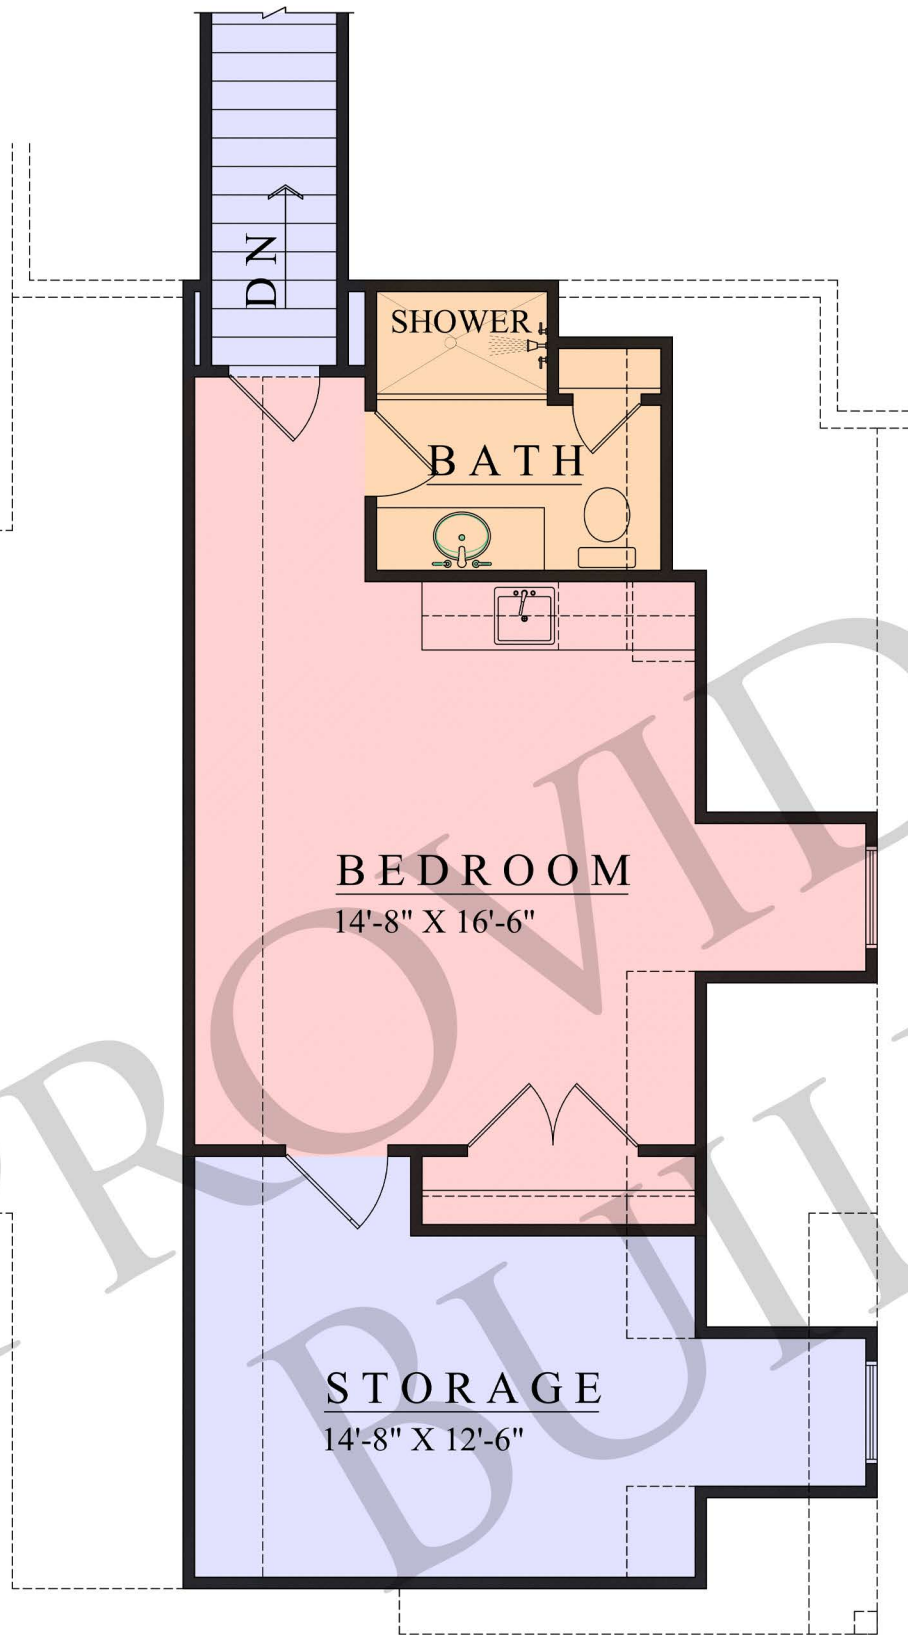

HEATHERMOR V

3542 SQUARE FEET | 4 BEDS | 4 FULL BATHS |
3 CAR GARAGE | RANCH

Call us at 865.816.6688 for more information

www.providence-tennesse.com 600 E Broadway, Lenoir City, TN 37771

HEATHERMOR V

3542 SQUARE FEET | 4 BEDS | 4 FULL BATHS |
3 CAR GARAGE | RANCH

MAIN FLOOR PLAN
2768 SQ. FT.

HEATHERMOR V

3542 SQUARE FEET | 4 BEDS | 4 FULL BATHS |
3 CAR GARAGE | RANCH

UPPER FLOOR PLAN

612 SQ. FT.