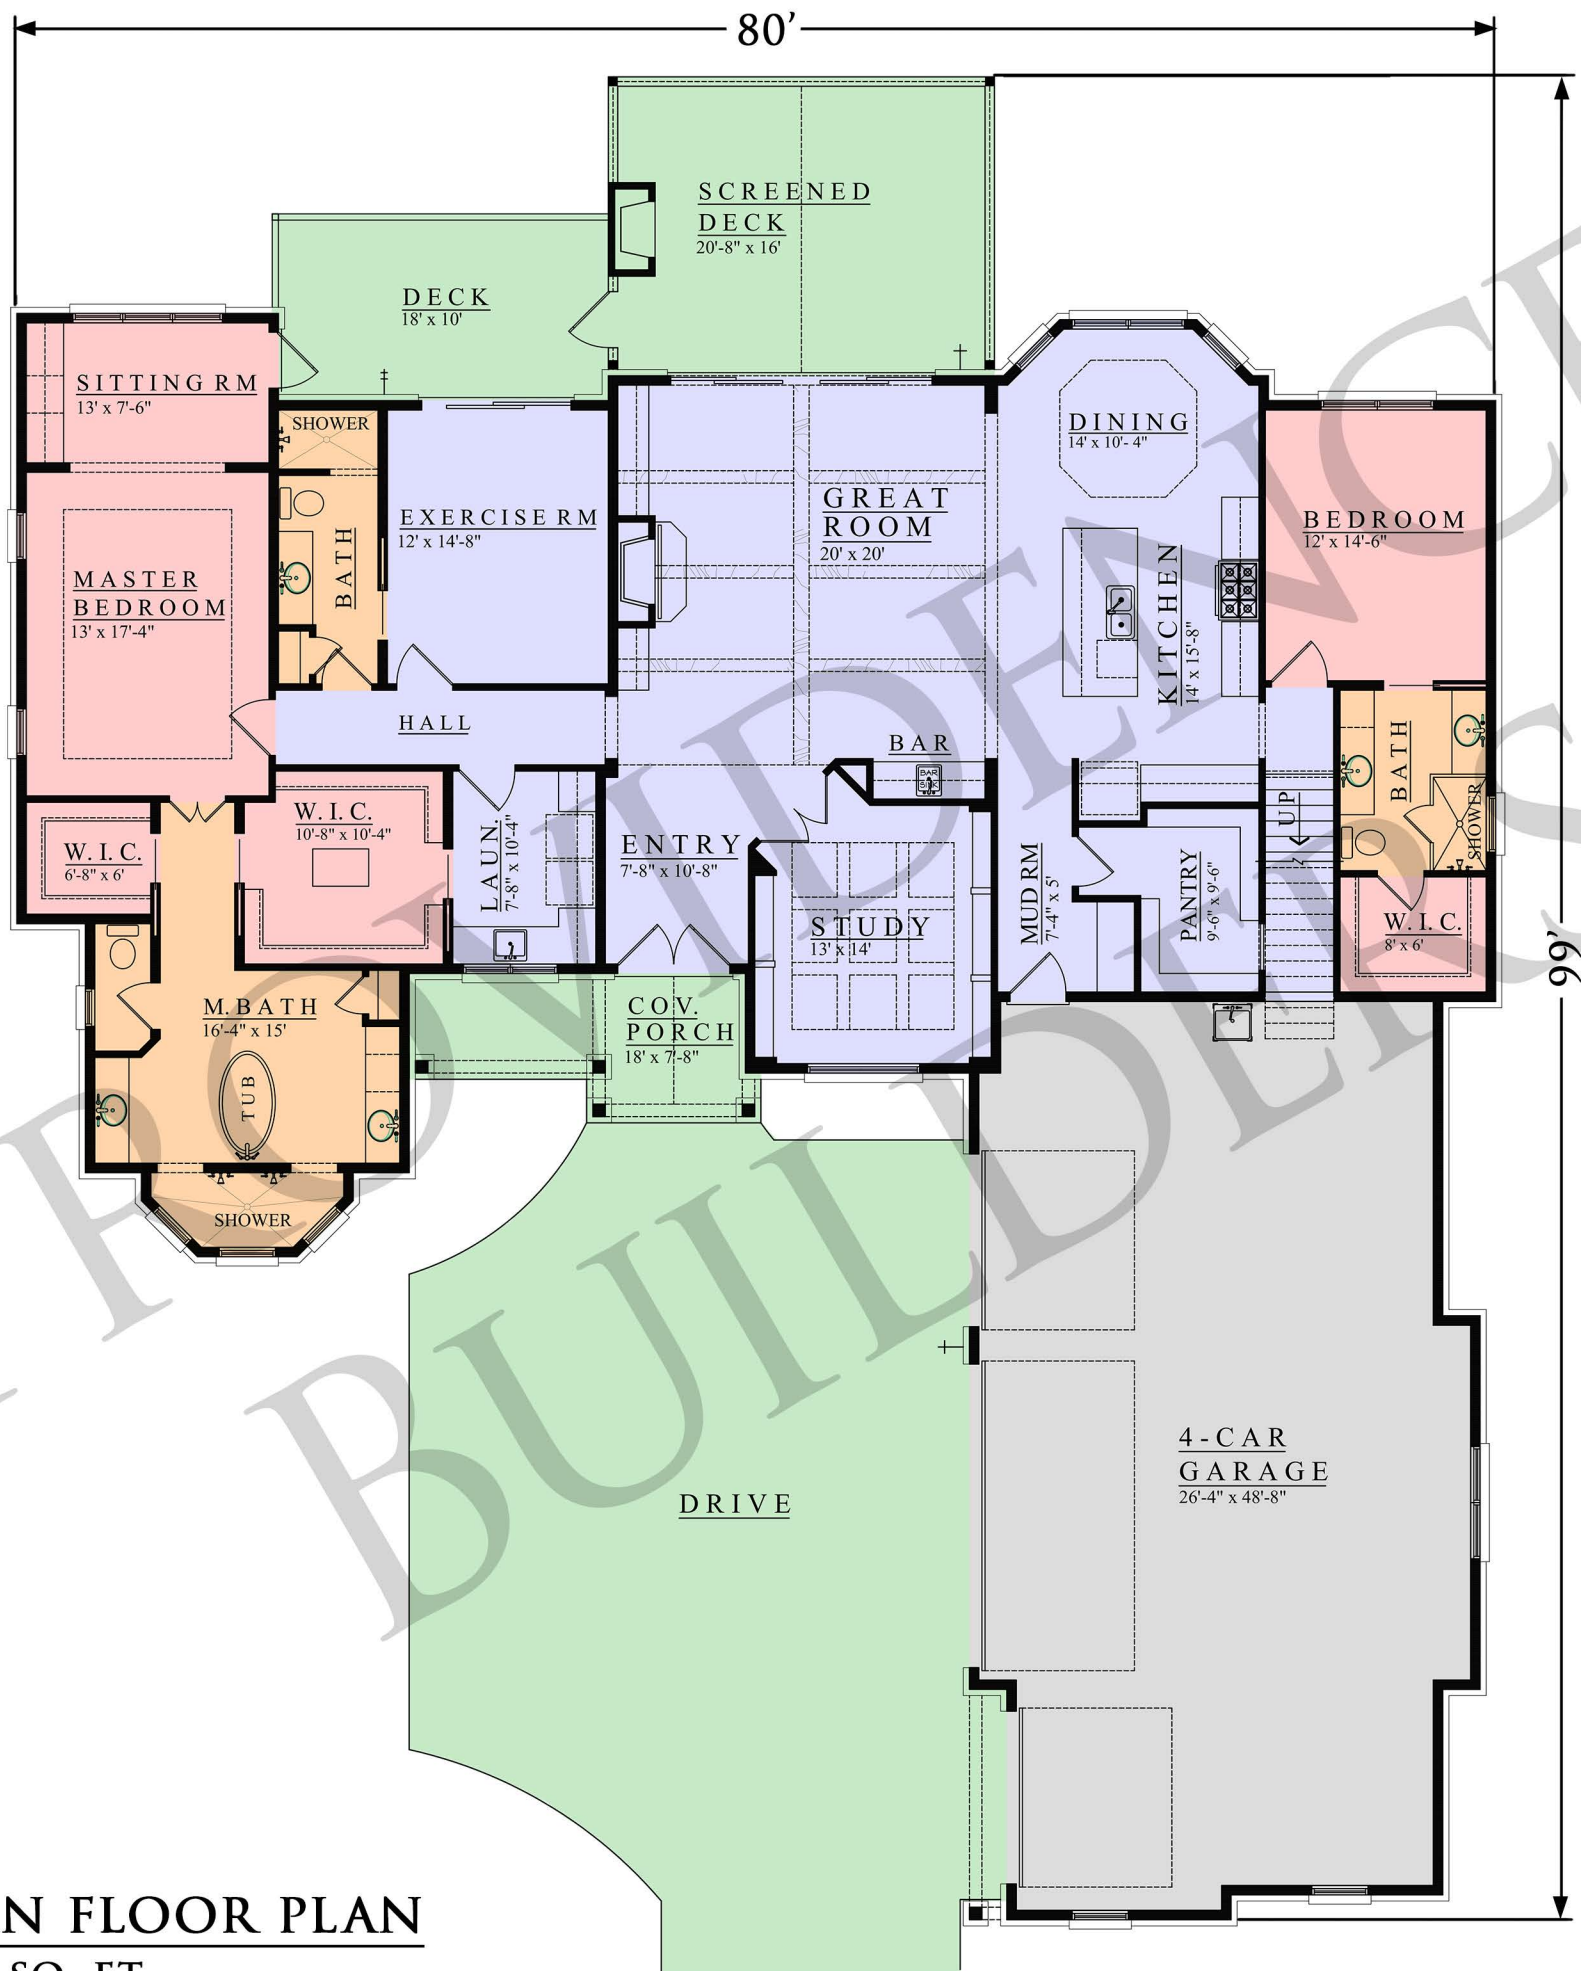

HEATHERMOR VI

3642 SQUARE FEET | 4 BEDS | 4 FULL BATHS |
4 CAR GARAGE | RANCH

Call us at 865.816.6688 for more information

www.providence-tennesse.com 600 E Broadway, Lenoir City, TN 37771

HEATHERMOR VI

3642 SQUARE FEET | 4 BEDS | 4 FULL BATHS |
4 CAR GARAGE | RANCH

MAIN FLOOR PLAN
2868 SQ. FT.