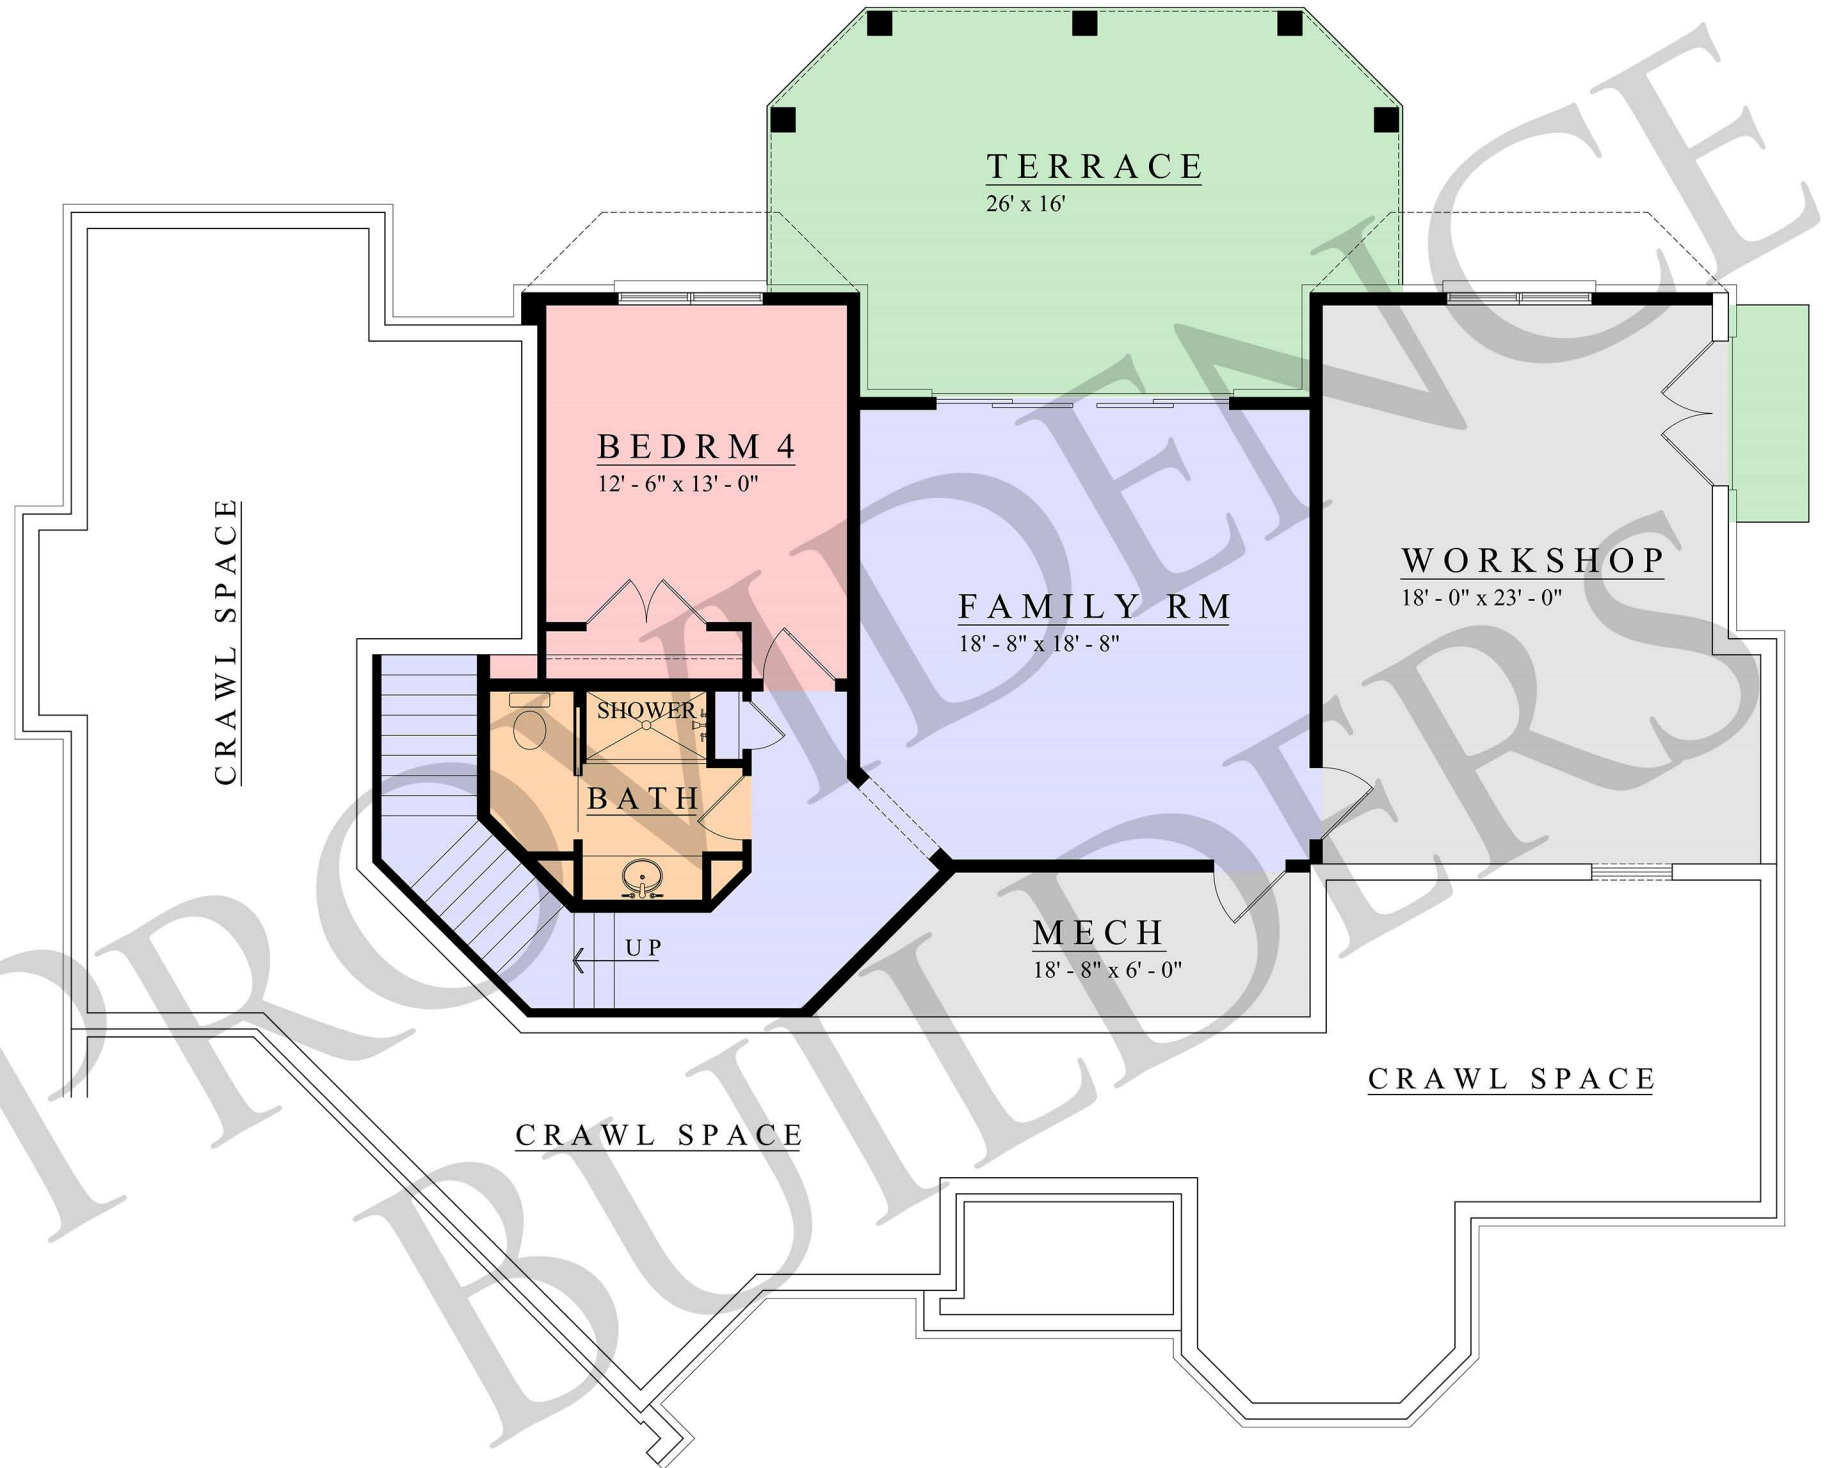

PROVENCE

3664 SQUARE FEET | 4 BEDS | 3.5 FULL BATHS |
3 CAR GARAGE | RANCH WALK OUT

Call us at 865.816.6688 for more information

www.providence-tennesse.com 600 E Broadway, Lenoir City, TN 37771

PROVENCE

3664 SQUARE FEET | 4 BEDS | 3.5 FULL BATHS |
3 CAR GARAGE | RANCH WALK OUT

PROVENCE

3664 SQUARE FEET | 4 BEDS | 3.5 FULL BATHS |
3 CAR GARAGE | RANCH WALK OUT

LOWER FLOOR PLAN

892 SQ. FT.