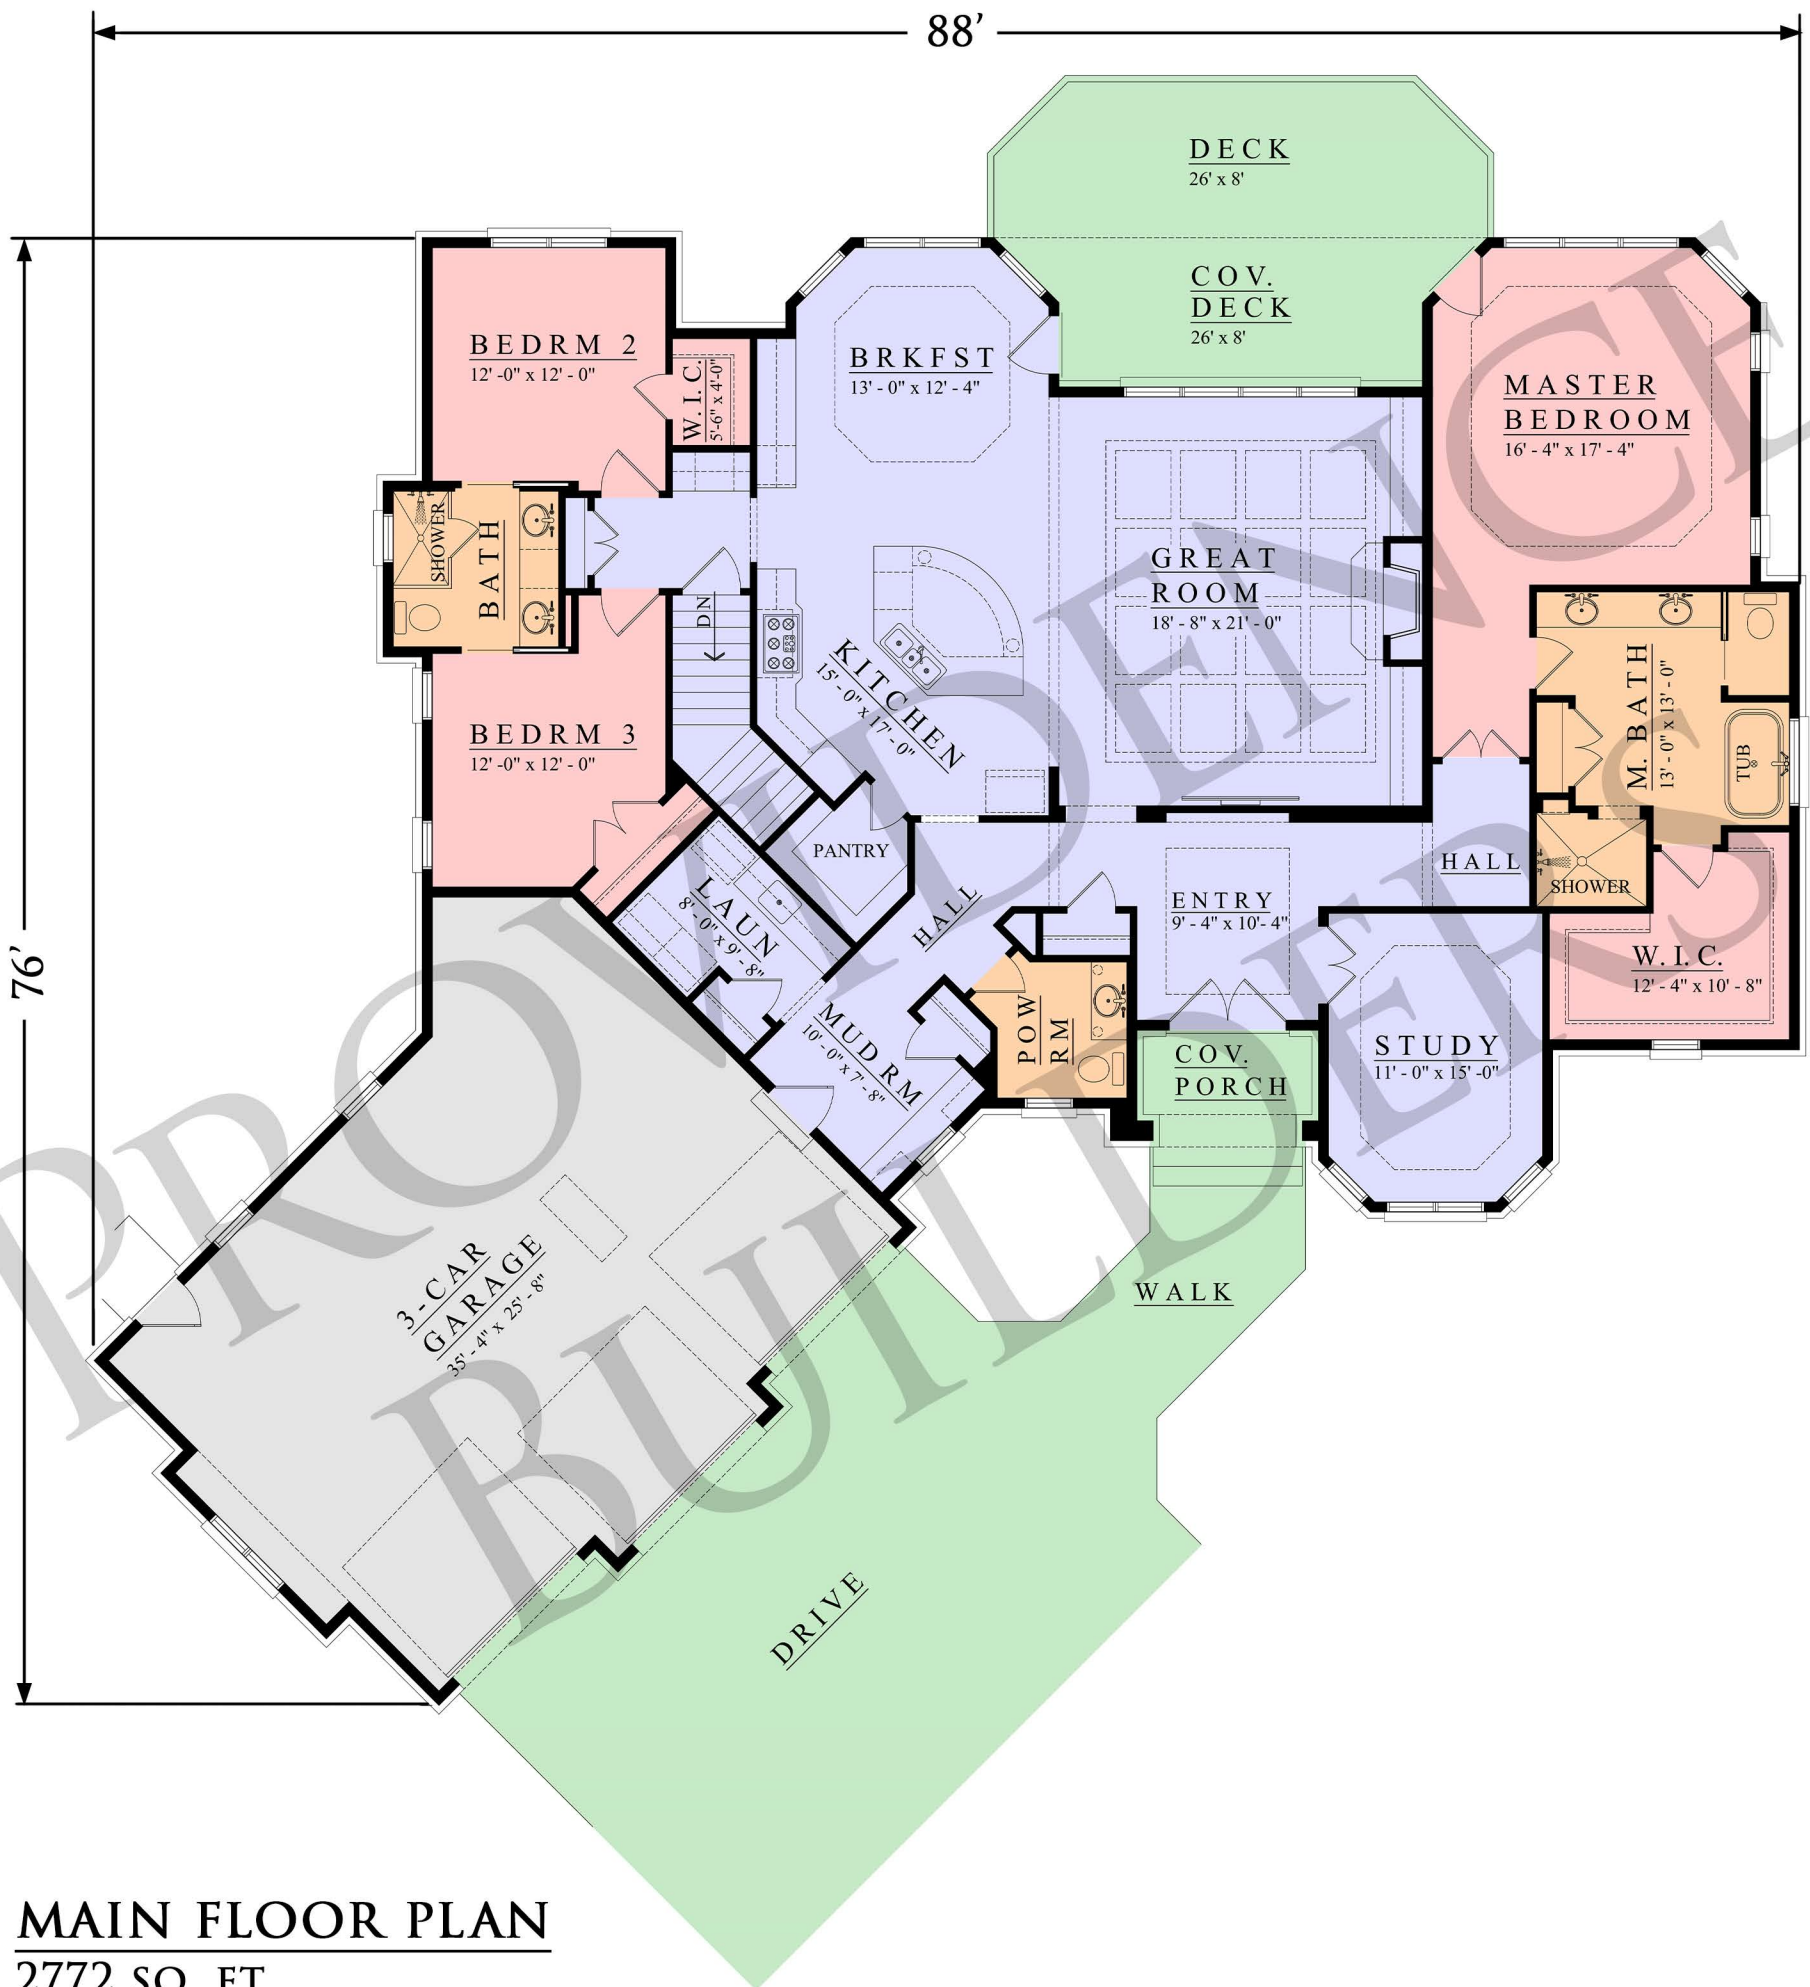

PROVENCE

3664 SQUARE FEET | 4 BEDS | 3.5 FULL BATHS |
3 CAR GARAGE | RANCH WALK OUT

Call us at 865.816.6688 for more information

www.providence-tennesse.com 600 E Broadway, Lenoir City, TN 37771

PROVENCE

3664 SQUARE FEET | 4 BEDS | 3.5 FULL BATHS |
3 CAR GARAGE | RANCH WALK OUT

PROVENCE

3664 SQUARE FEET | 4 BEDS | 3.5 FULL BATHS |
3 CAR GARAGE | RANCH WALK OUT

LOWER FLOOR PLAN

892 SQ. FT.