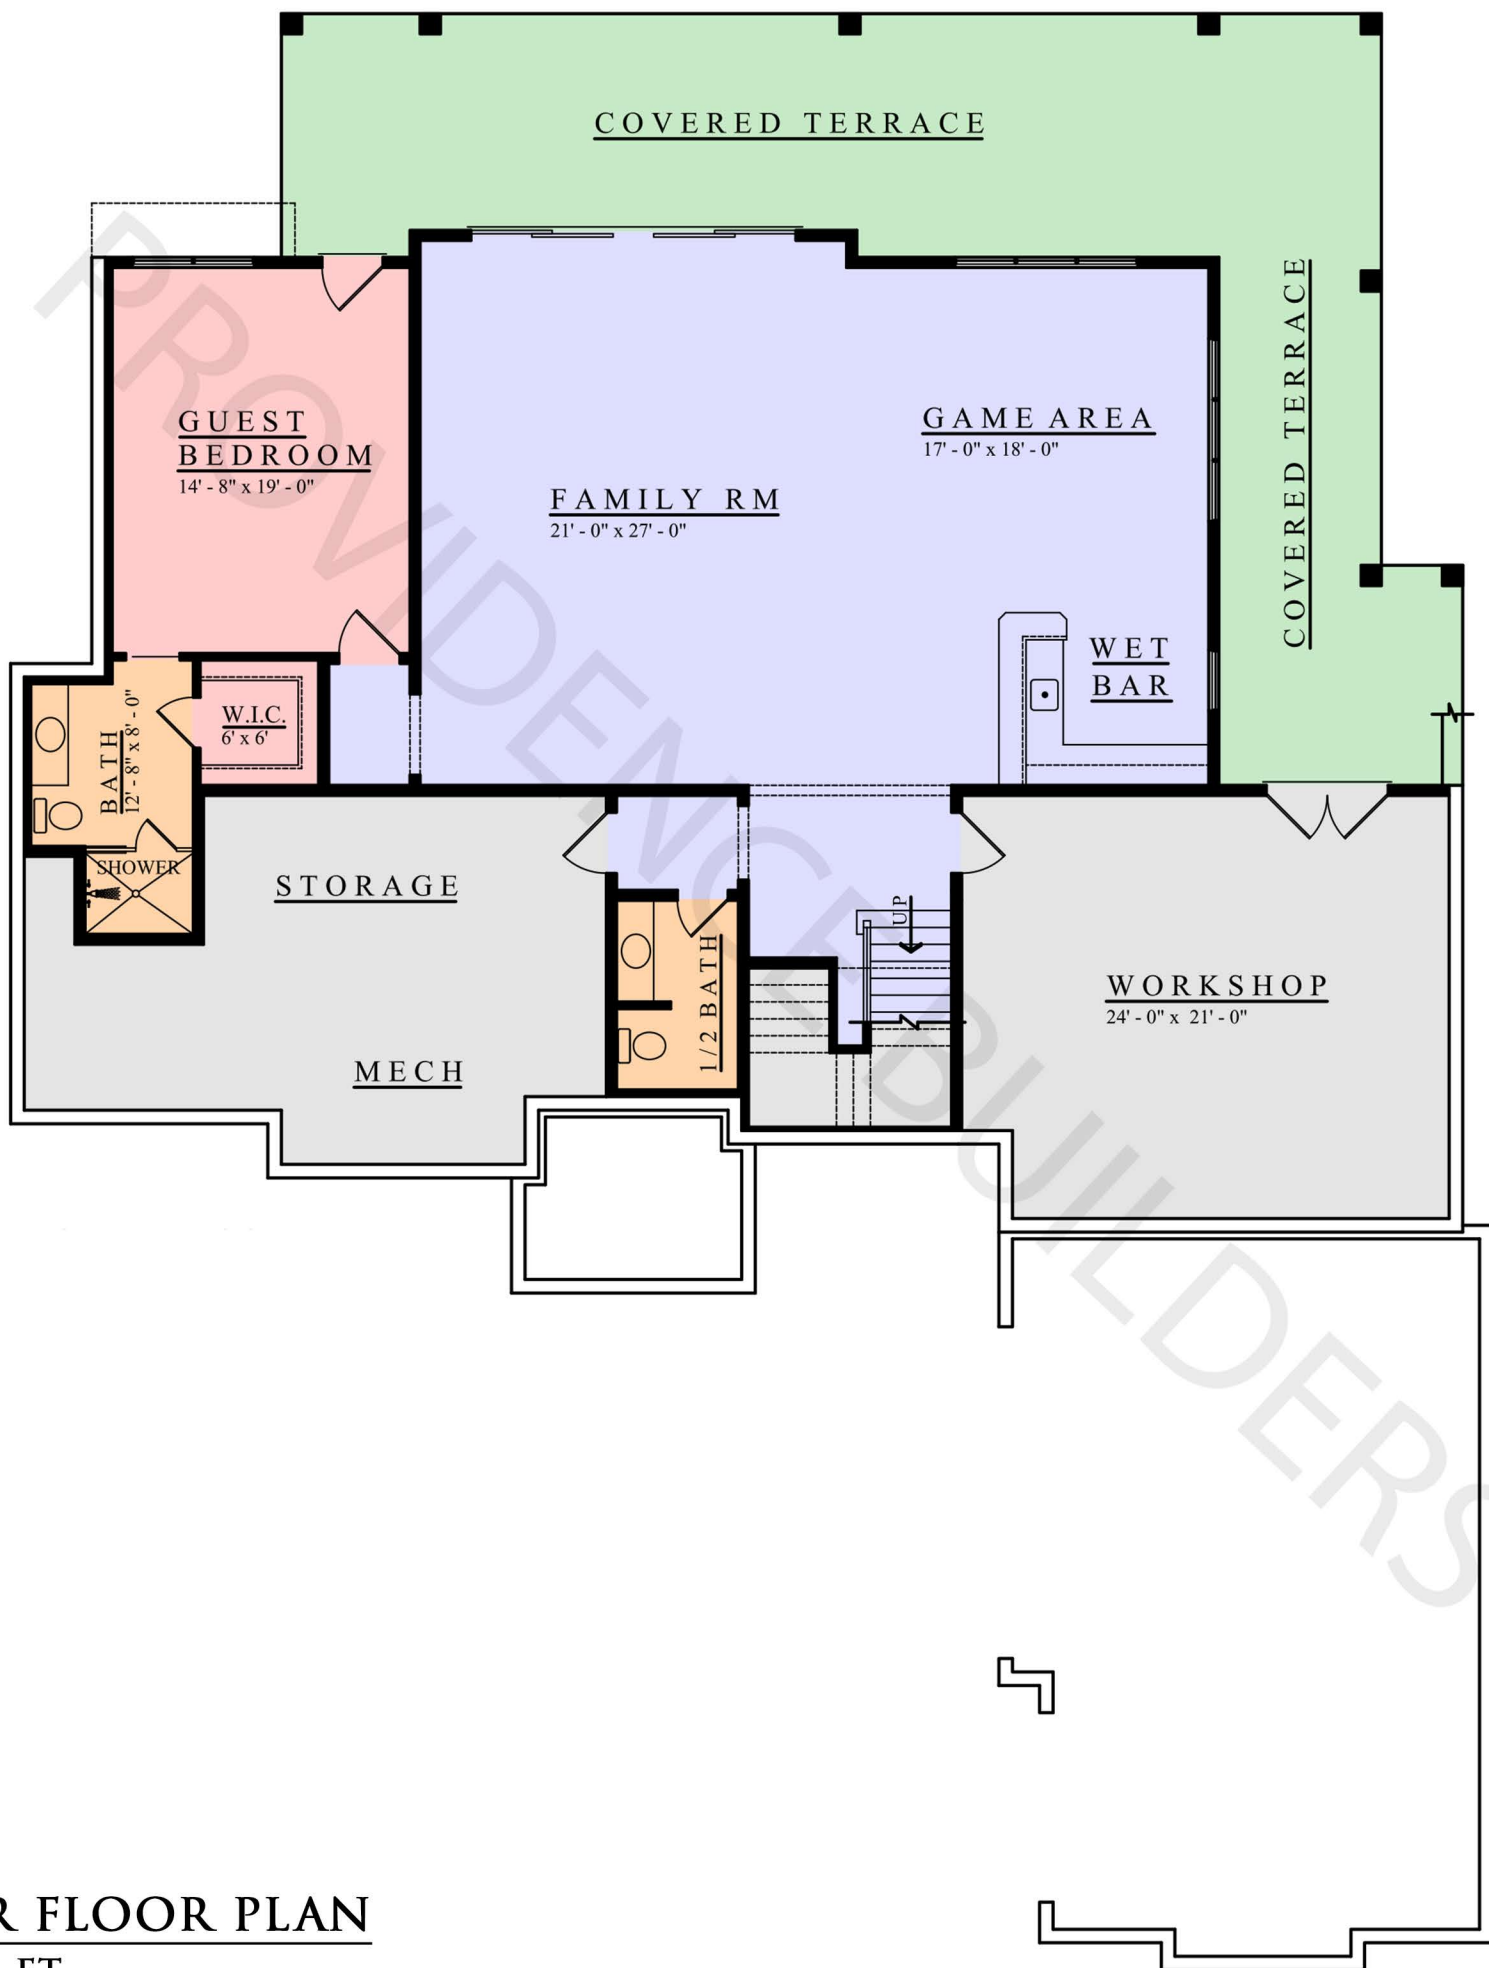

SAINT-PIERRE

4532 SQUARE FEET | 3 BEDS | 3 FULL BATHS |
| 2 HALF BATHS | 3 CAR GARAGE | RANCH WALK OUT

MAIN FLOOR PLAN
2782 SQ. FT.

SAINT-PIERRE

4532 SQUARE FEET | 3 BEDS | 3 FULL BATHS |
| 2 HALF BATHS | 3 CAR GARAGE | RANCH WALK OUT

LOWER FLOOR PLAN
1684 SQ. FT.