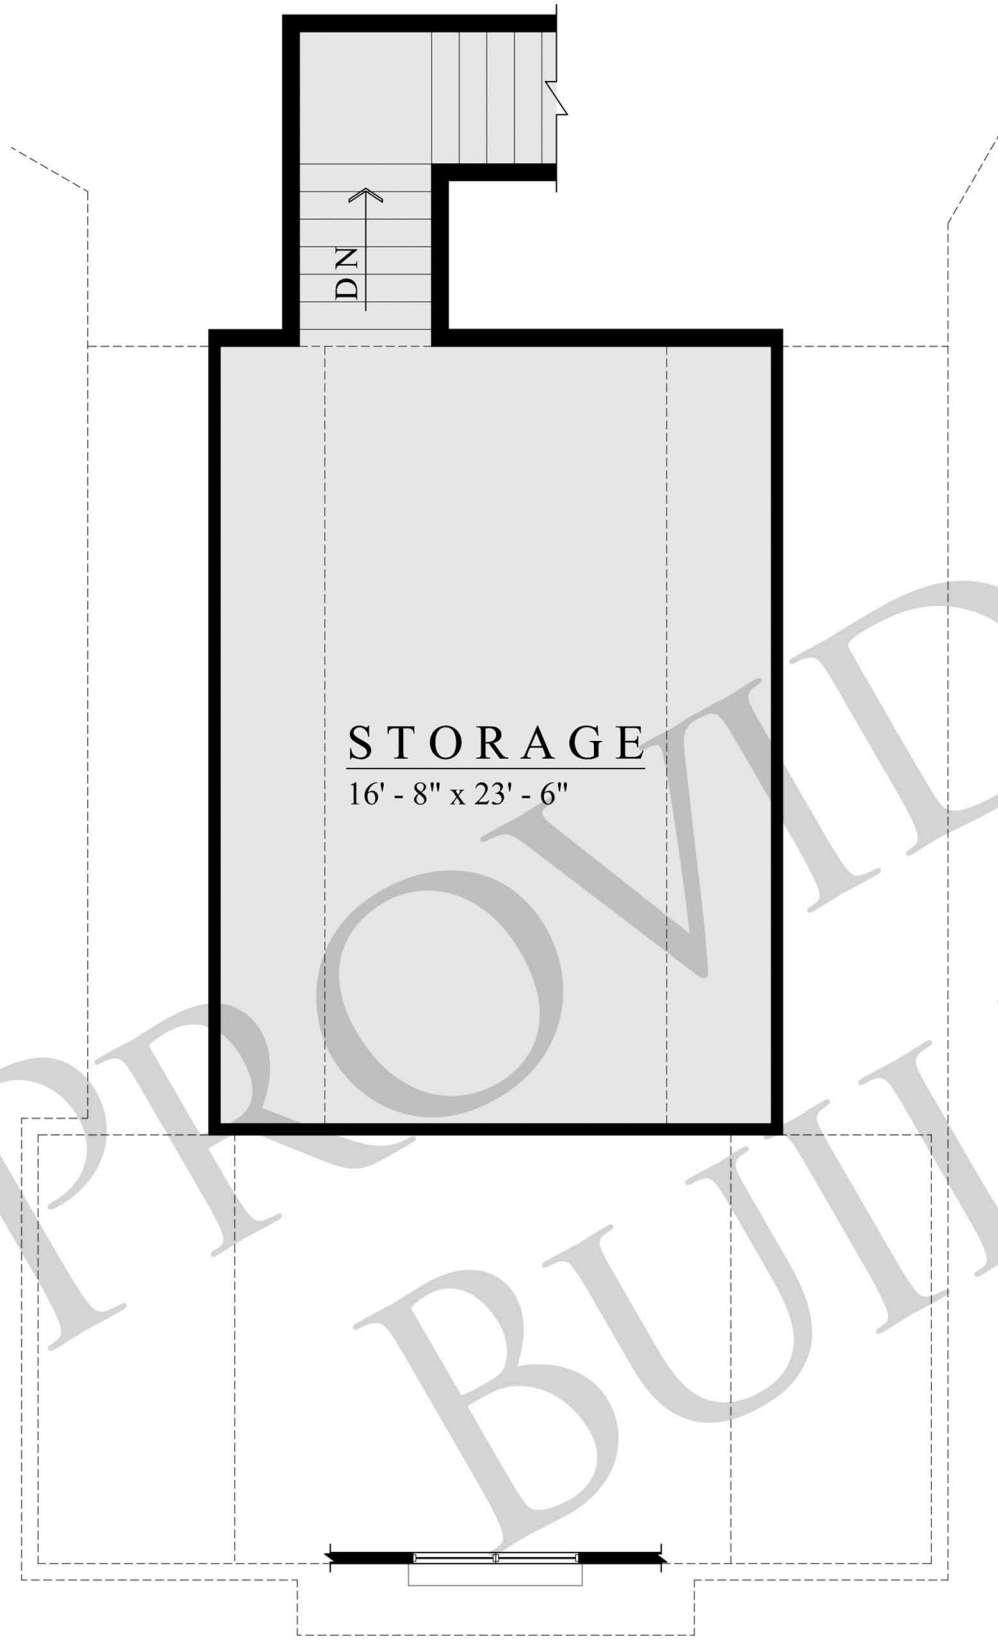

VIENNE

4726 SQUARE FEET | 4 BEDS | 3.5 FULL BATHS |
3 CAR GARAGE | RANCH WALK OUT

Call us at 865.816.6688 for more information

www.providence-tennesse.com 600 E Broadway, Lenoir City, TN 37771

VIENNE

4726 SQUARE FEET | 4 BEDS | 3.5 FULL BATHS |
3 CAR GARAGE | RANCH WALK OUT

LOWER FLOOR PLAN
1846 SQ. FT.

VIENNE

4726 SQUARE FEET | 4 BEDS | 3.5 FULL BATHS |
3 CAR GARAGE | RANCH WALK OUT

UPPER FLOOR PLAN

UNFINISHED SQ. FT.