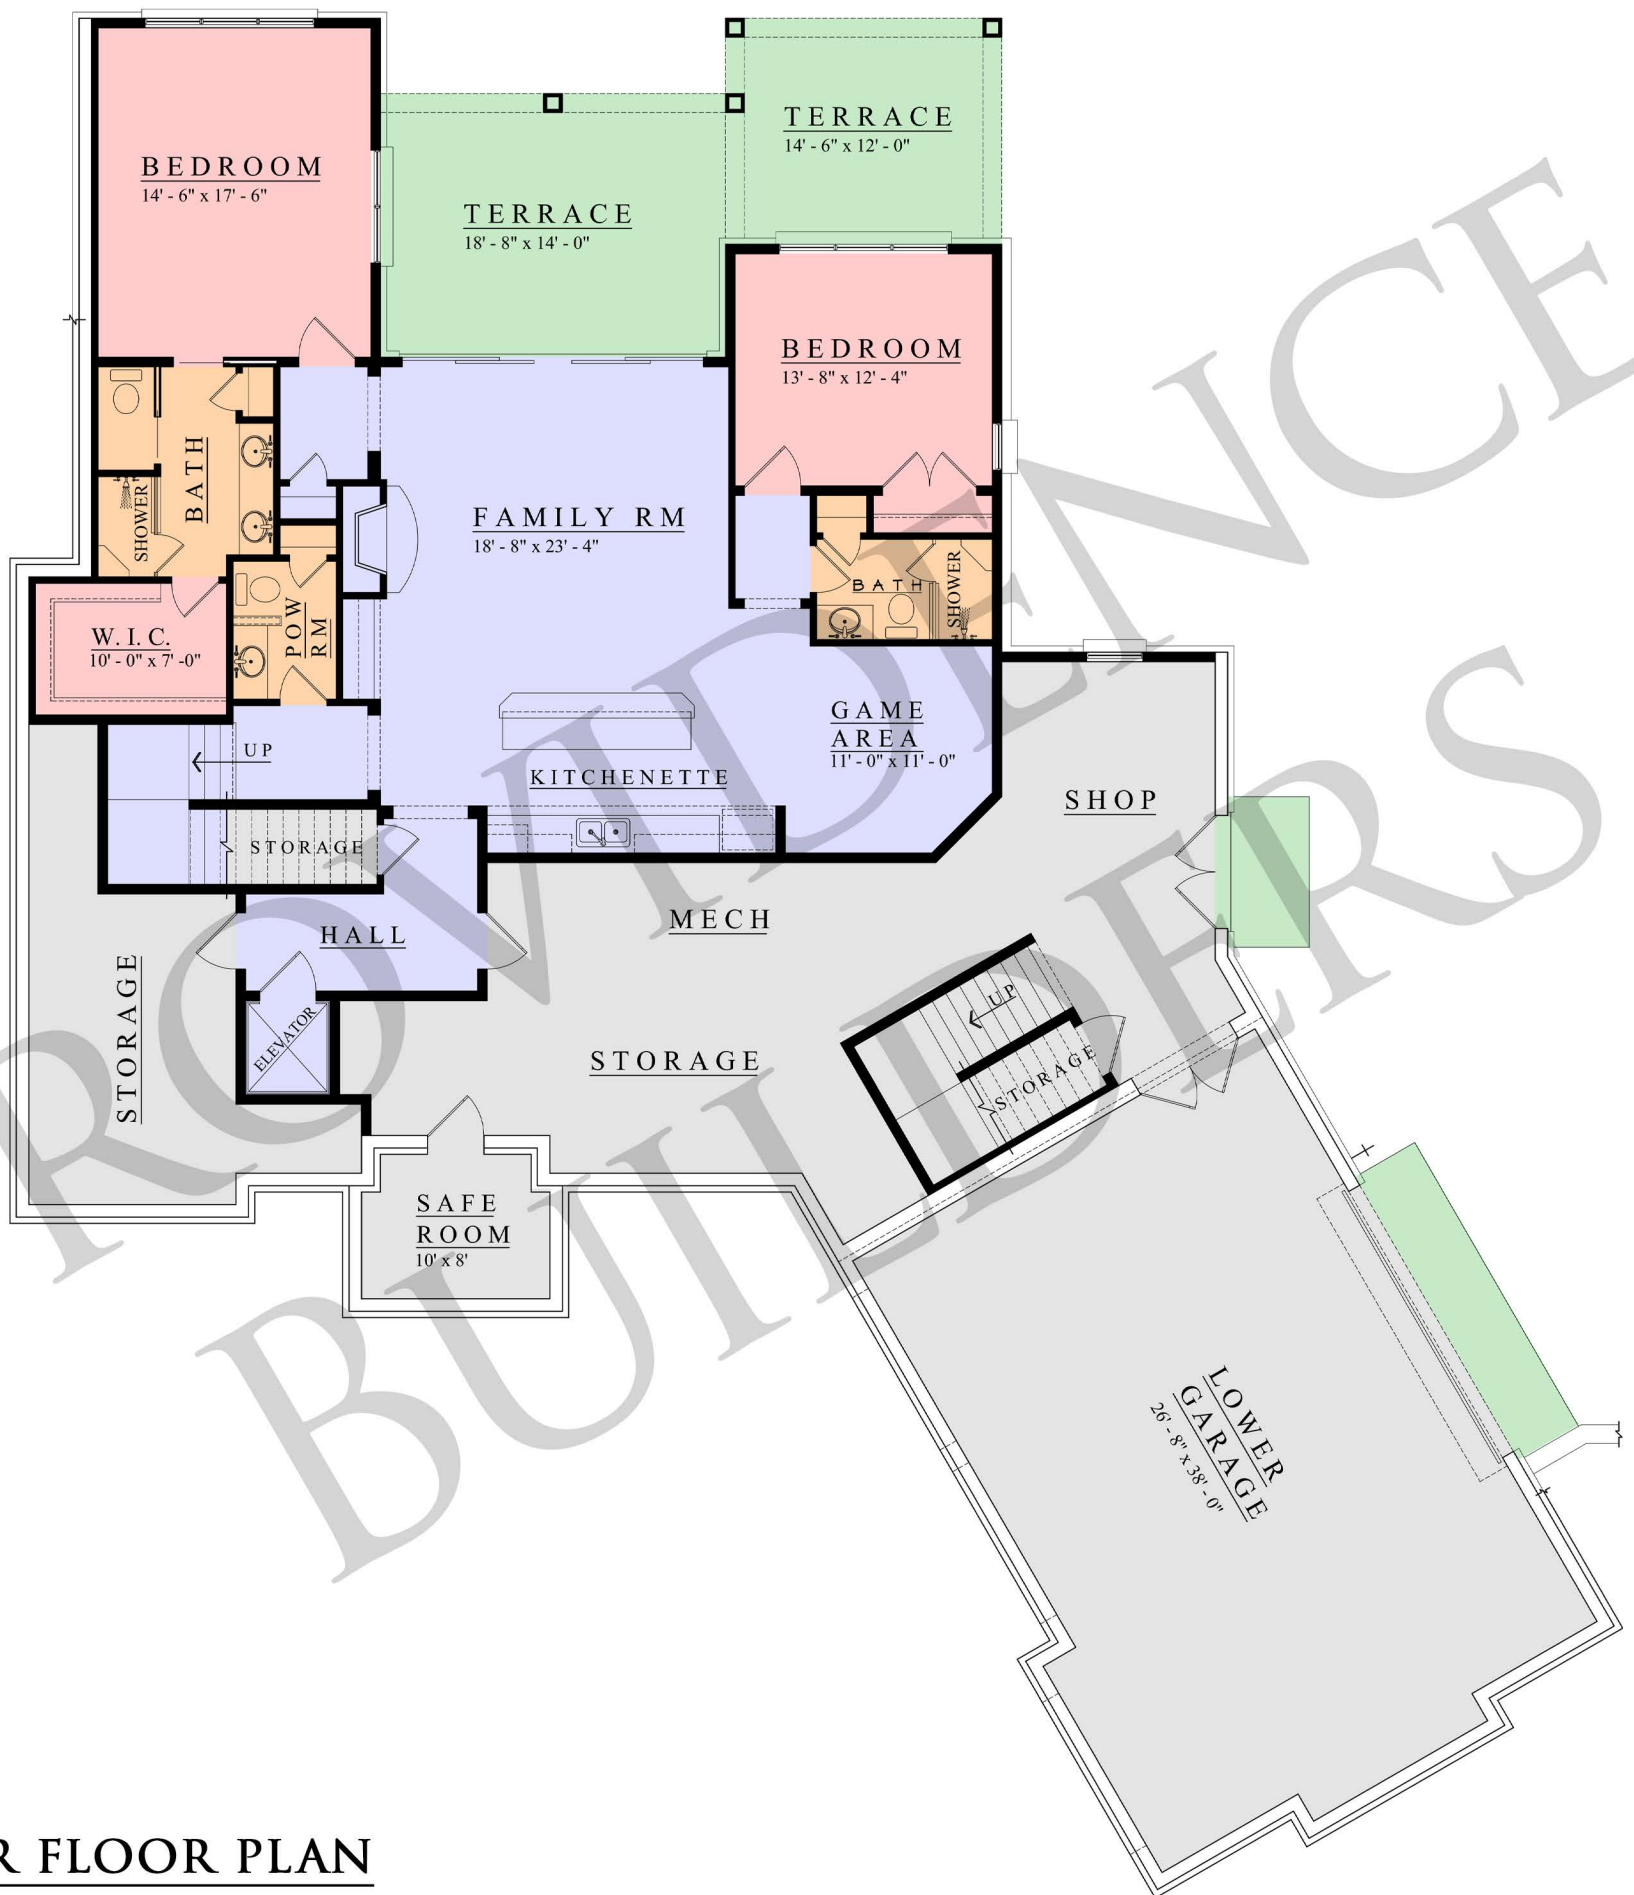

VIENNE

4726 SQUARE FEET | 4 BEDS | 3.5 FULL BATHS |
3 CAR GARAGE | RANCH WALK OUT

Call us at 865.816.6688 for more information

www.providence-tennesse.com 600 E Broadway, Lenoir City, TN 37771

VIENNE

4726 SQUARE FEET | 4 BEDS | 3.5 FULL BATHS |
3 CAR GARAGE | RANCH WALK OUT

LOWER FLOOR PLAN
1846 SQ. FT.

VIENNE

4726 SQUARE FEET | 4 BEDS | 3.5 FULL BATHS |
3 CAR GARAGE | RANCH WALK OUT

UPPER FLOOR PLAN

UNFINISHED SQ. FT.