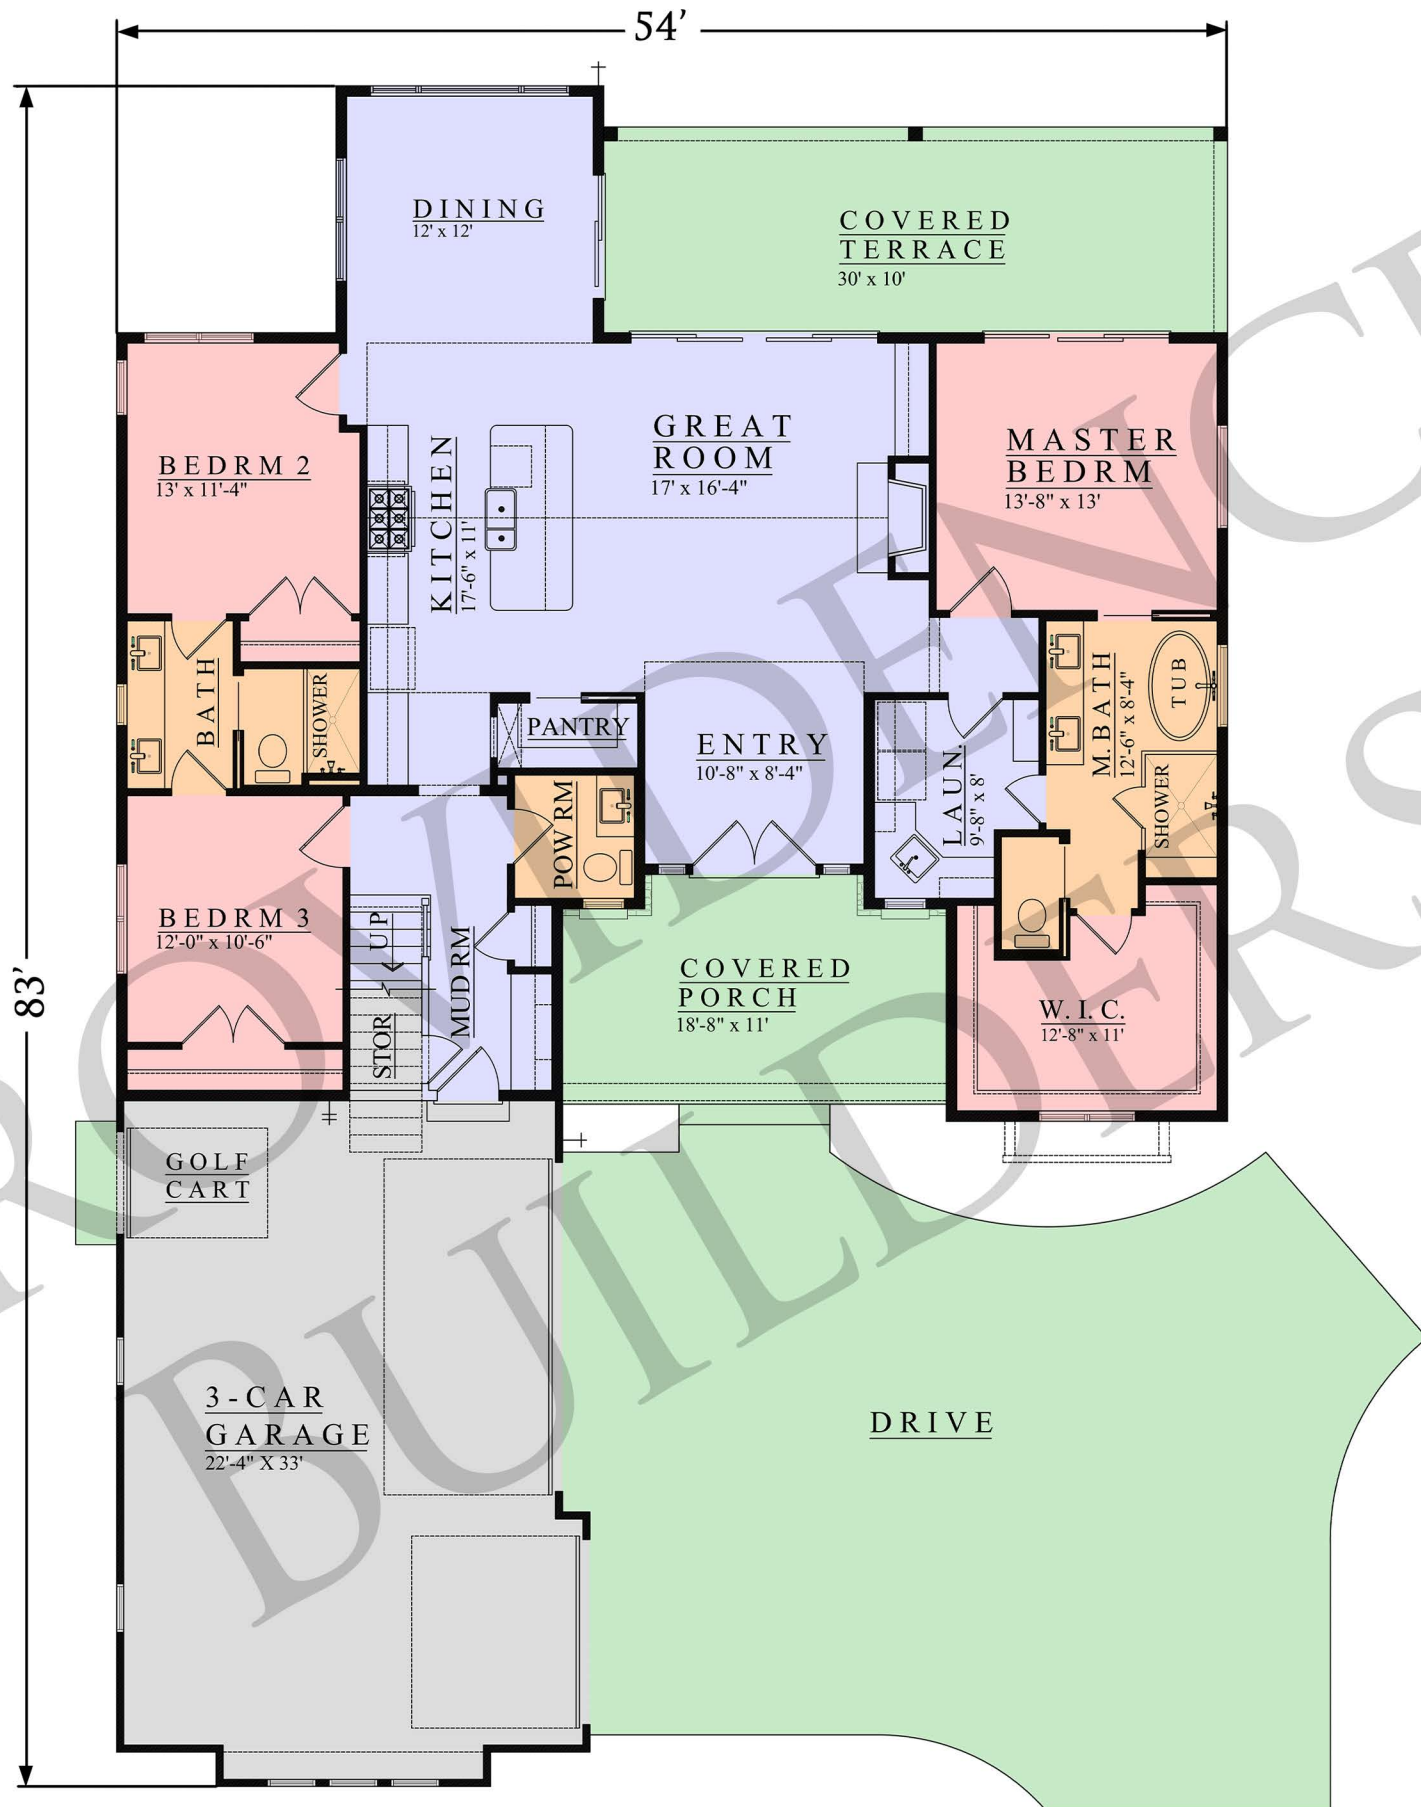

# ABINGTON

2426 SQUARE FEET | 3 BEDS | 2.5 FULL BATHS |  
3 CAR GARAGE | RANCH

Call us at 865.816.6688 for more information

[www.providence-tennesse.com](http://www.providence-tennesse.com) 600 E Broadway, Lenoir City, TN 37771

# ABINGTON

2426 SQUARE FEET | 3 BEDS | 2.5 FULL BATHS |  
3 CAR GARAGE | RANCH

**MAIN FLOOR PLAN**  
2006 SQ. FT.

# ABINGTON

2426 SQUARE FEET | 3 BEDS | 2.5 FULL BATHS |  
3 CAR GARAGE | RANCH

## UPPER FLOOR PLAN

420 SQ. FT.