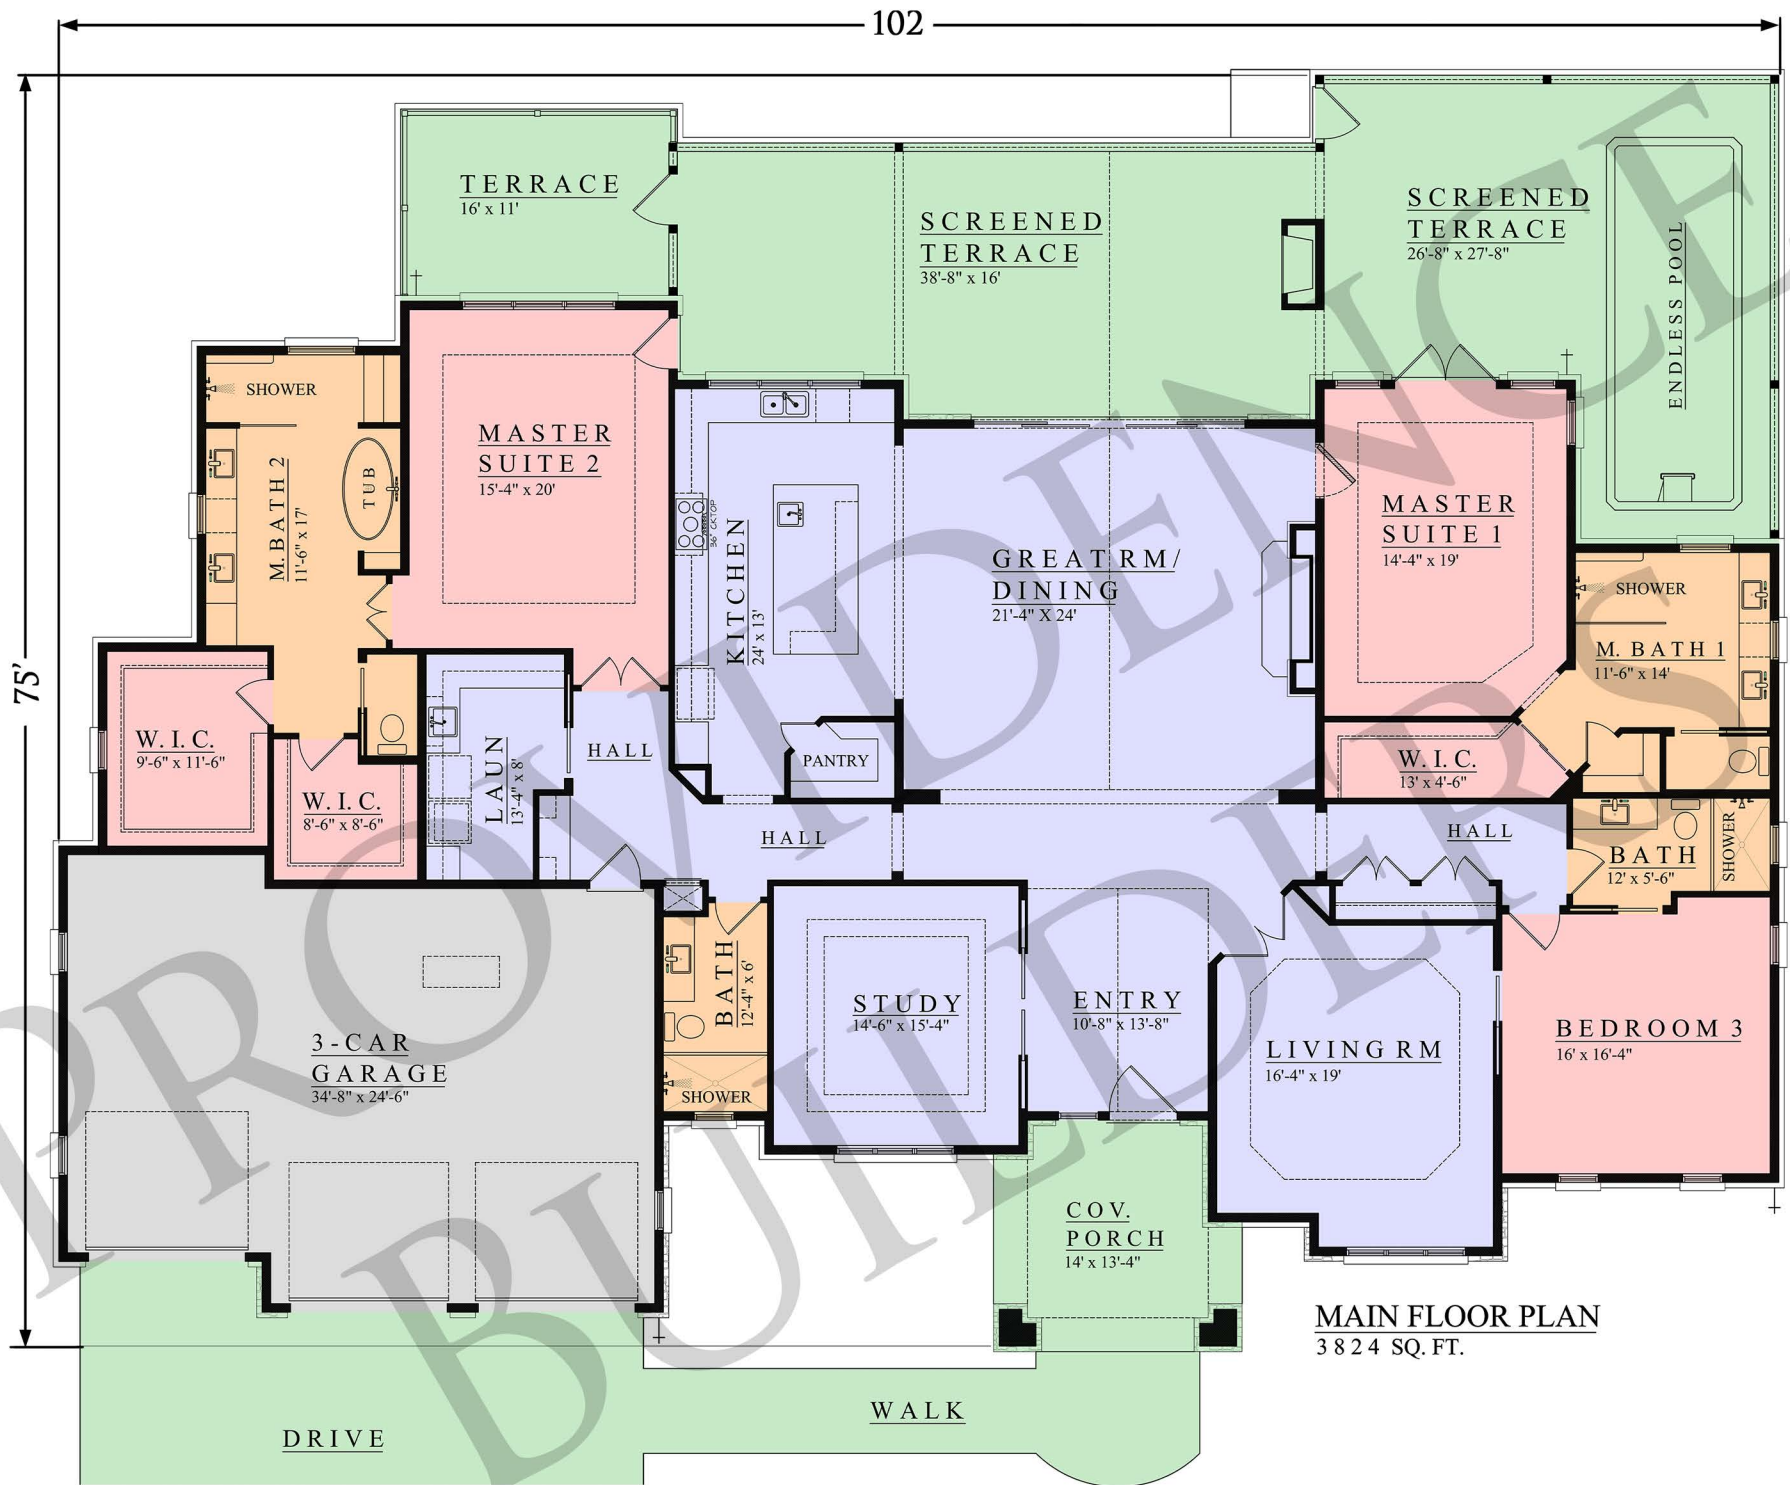

CARRIDEN

3824 SQUARE FEET | 3 BEDS | 3.5 FULL BATHS |
3 CAR GARAGE | RANCH

Call us at 865.816.6688 for more information

www.providence-tennesse.com 600 E Broadway, Lenoir City, TN 37771

CARRIDEN

3824 SQUARE FEET | 3 BEDS | 3.5 FULL BATHS |
3 CAR GARAGE | RANCH

MAIN FLOOR PLAN
3824 SQ. FT.